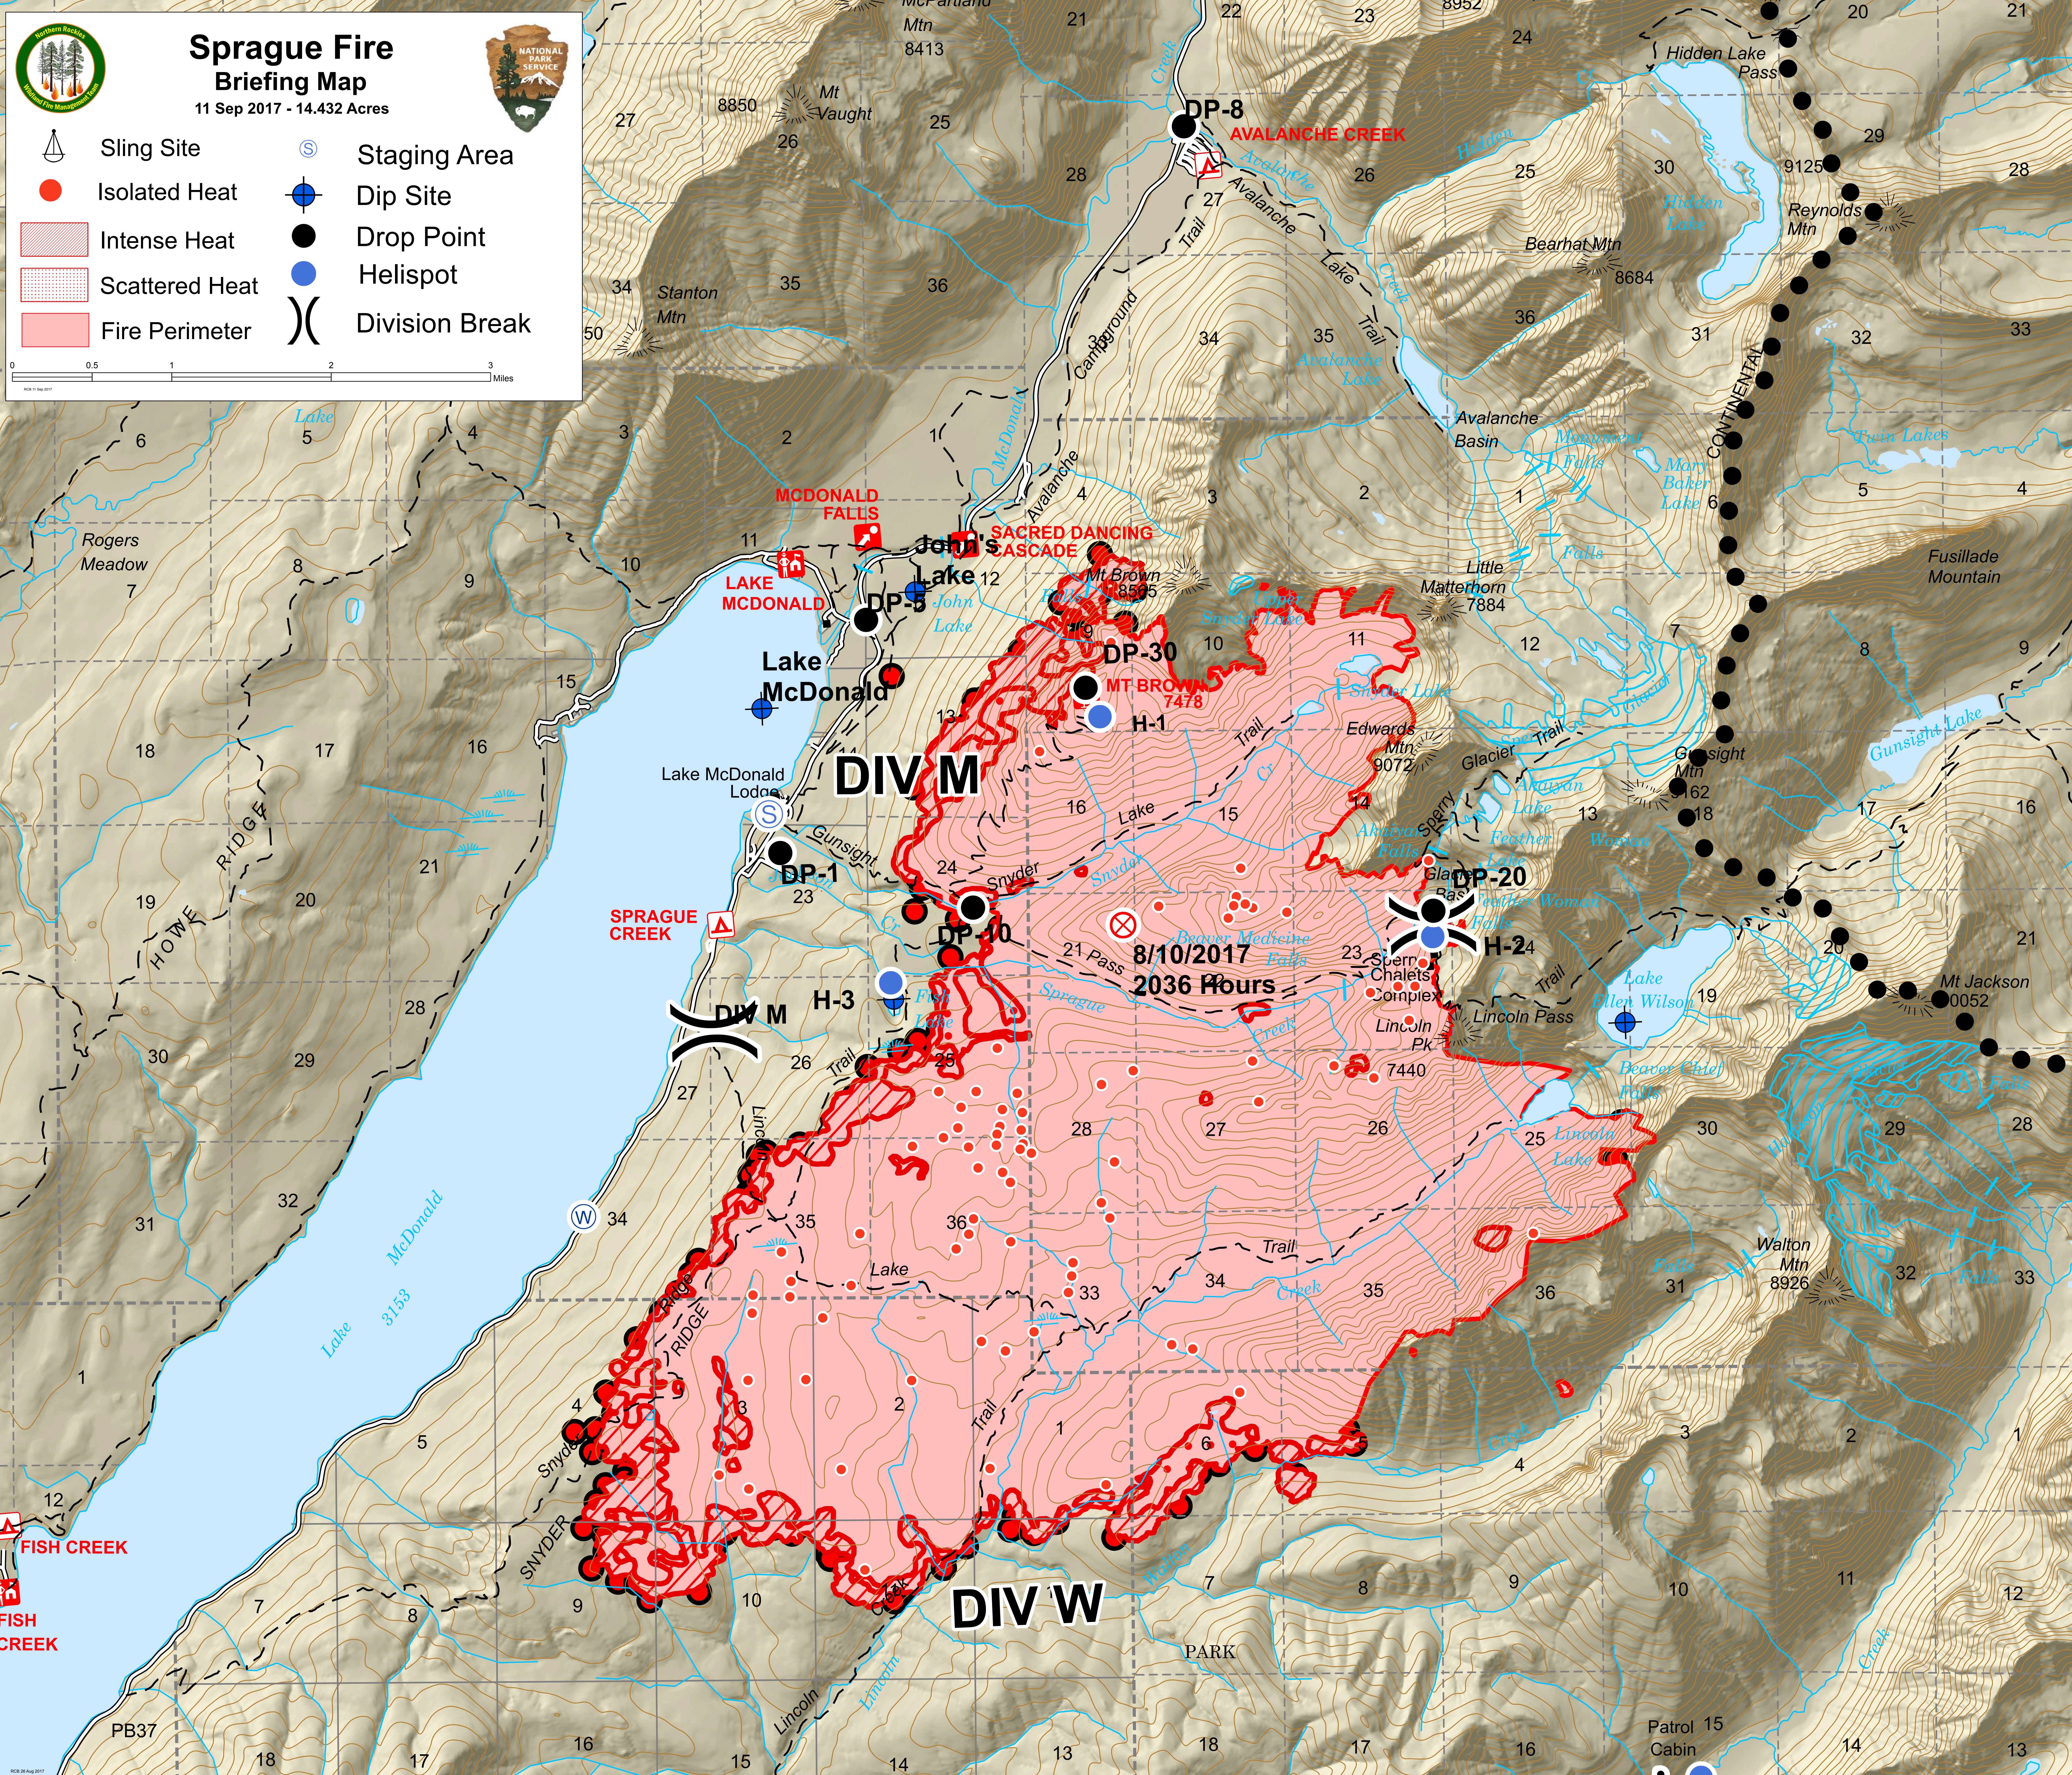

Sprague Fire Briefing Map

11 Sep 2017 - 14,432 Acres

	Sling Site		Staging Area
	Isolated Heat		Dip Site
	Intense Heat		Drop Point
	Scattered Heat		Helispot
	Fire Perimeter		Division Break

8/10/2017
2036 Hours

DIV M

DIV W

FISH CREEK

PB37

Patrol 15 Cabin