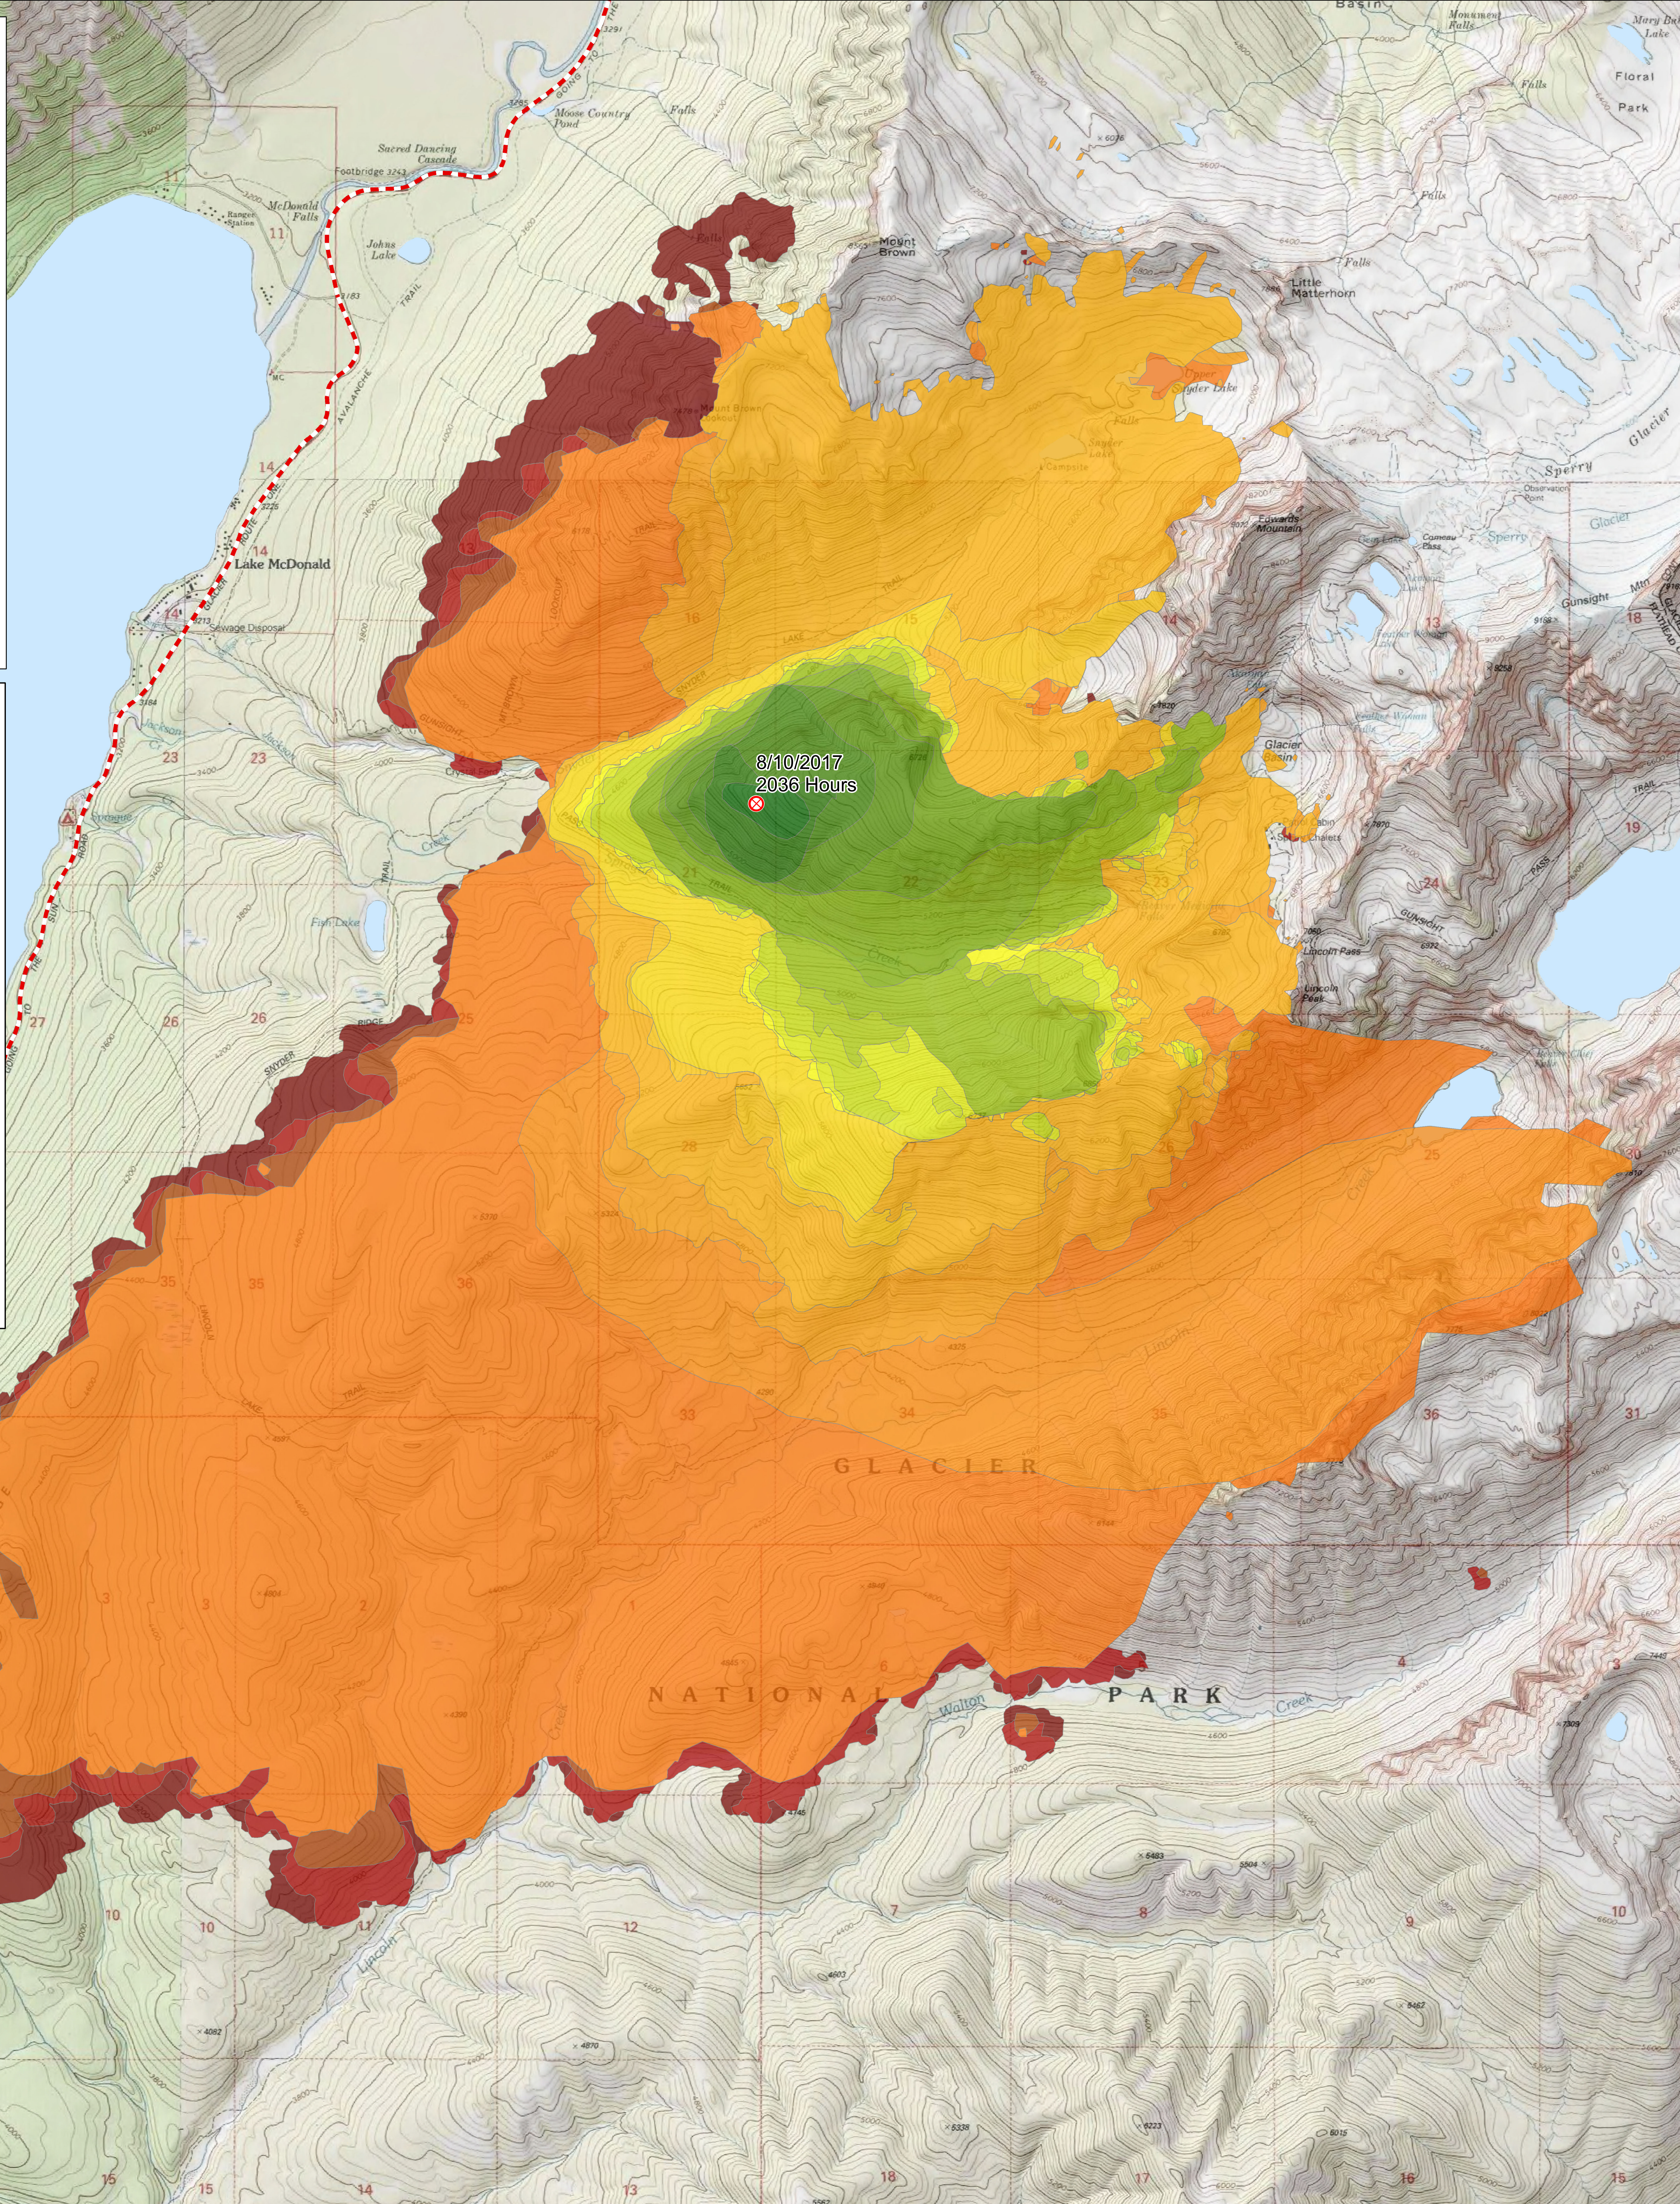

Sprague Fire Progression Map

14,432 ACRES as of 09/10/17

08/13/17 to 09/10/17

2017/08/13	2017/08/18	2017/08/24	2017/09/01
2017/08/14	2017/08/19	2017/08/25	2017/09/02
2017/08/15	2017/08/20	2017/08/28	09/3-09/5
2017/08/16	2017/08/22	2017/08/29	2017/09/07
2017/08/17	2017/08/23	2017/08/31	2017/09/09
			2017/09/10

Chronology of Fire Growth

Daily Growth (Bar) Total Acres (Line)

8/10/2017
2036 Hours