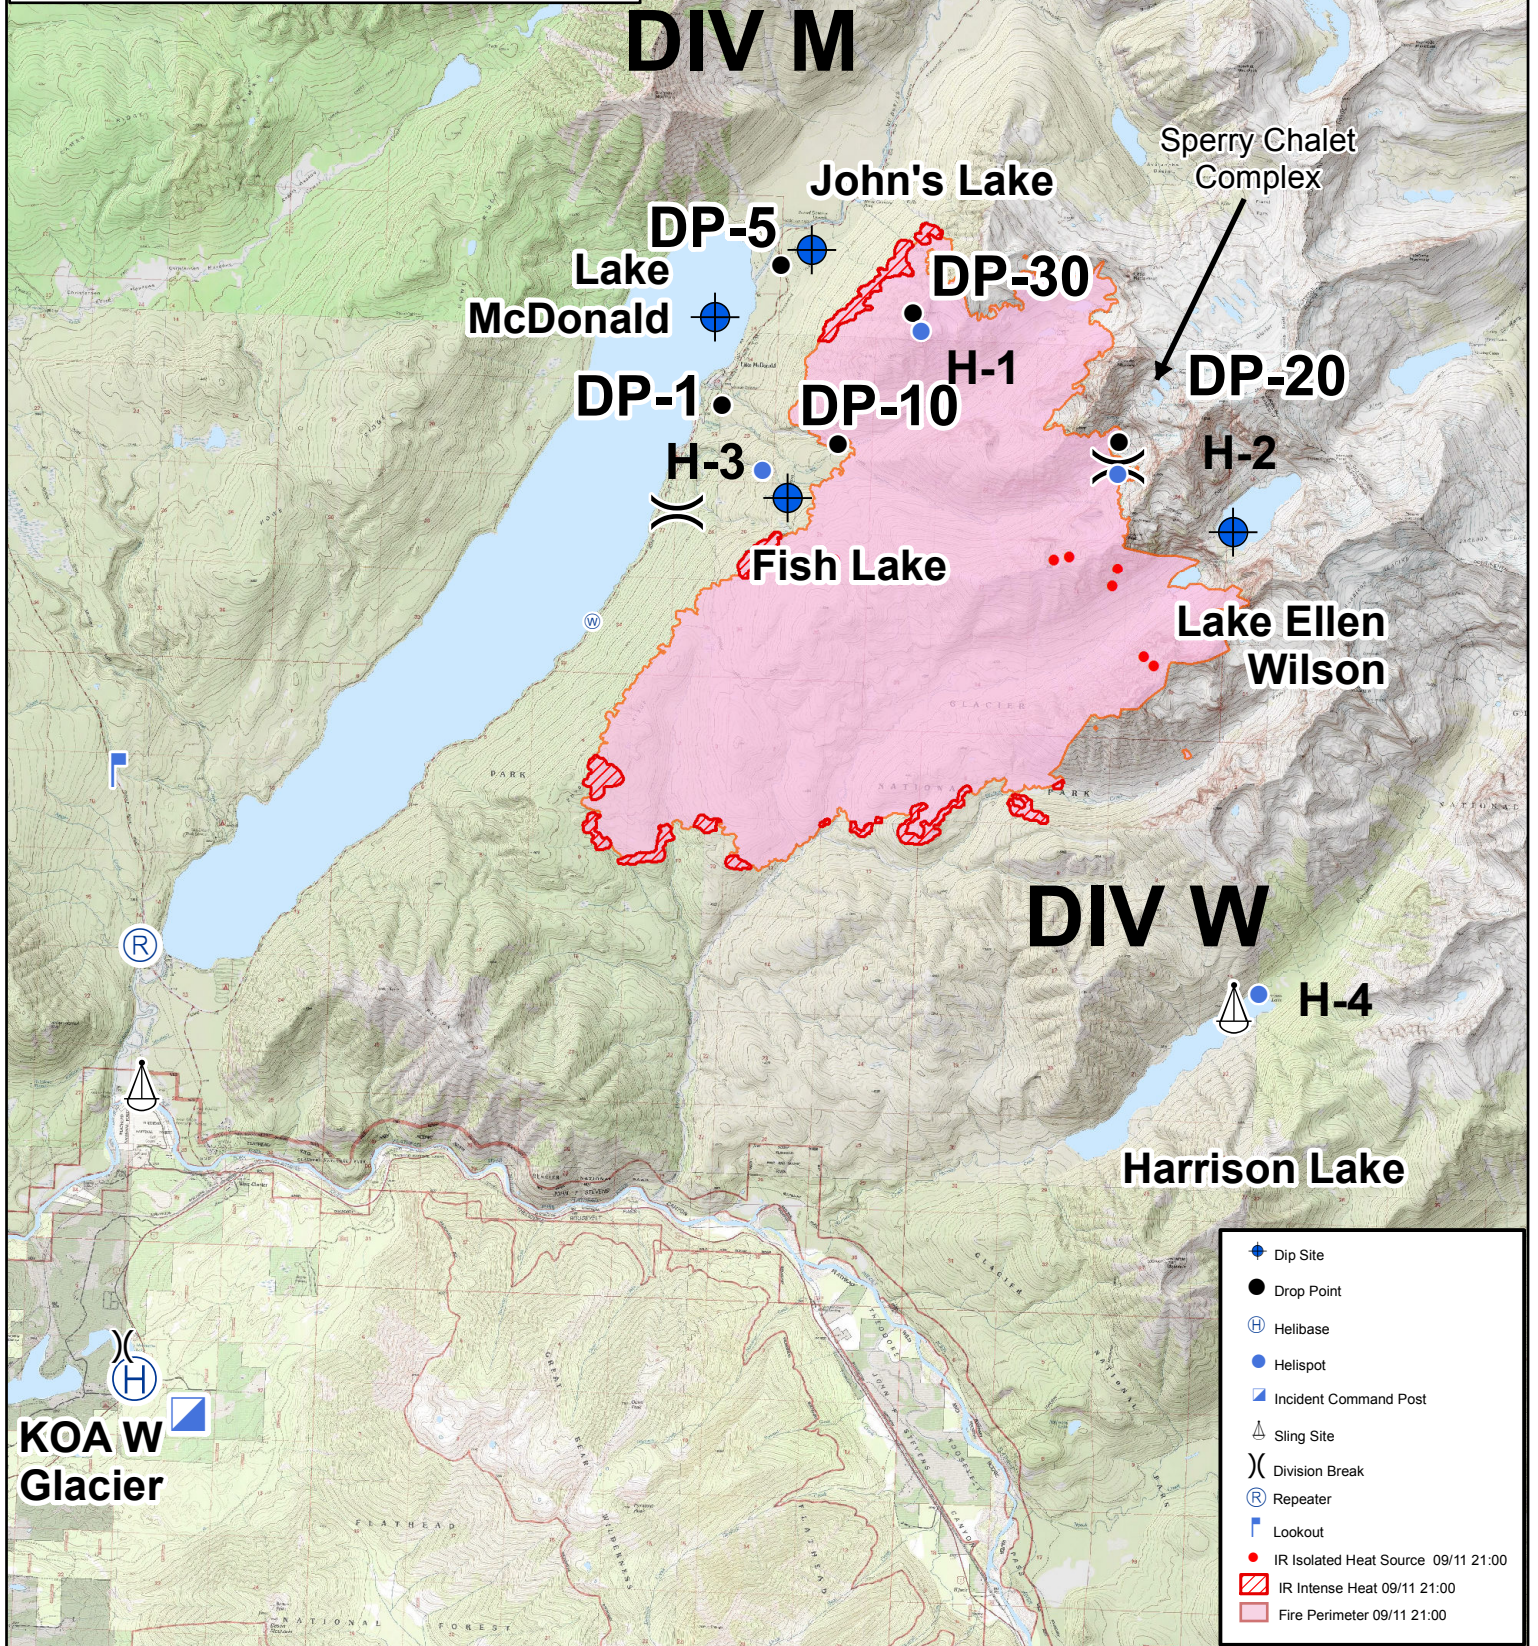

Sprague Fire Air Operations Map September 12, 2017

- Dip Site
- Drop Point
- Helibase
- Helispot
- Incident Command Post
- Sling Site
- Division Break
- Repeater
- Lookout
- IR Isolated Heat Source 09/11 21:00
- IR Intense Heat 09/11 21:00
- Fire Perimeter 09/11 21:00

NO TFR FOR SPRAGUE FIRE