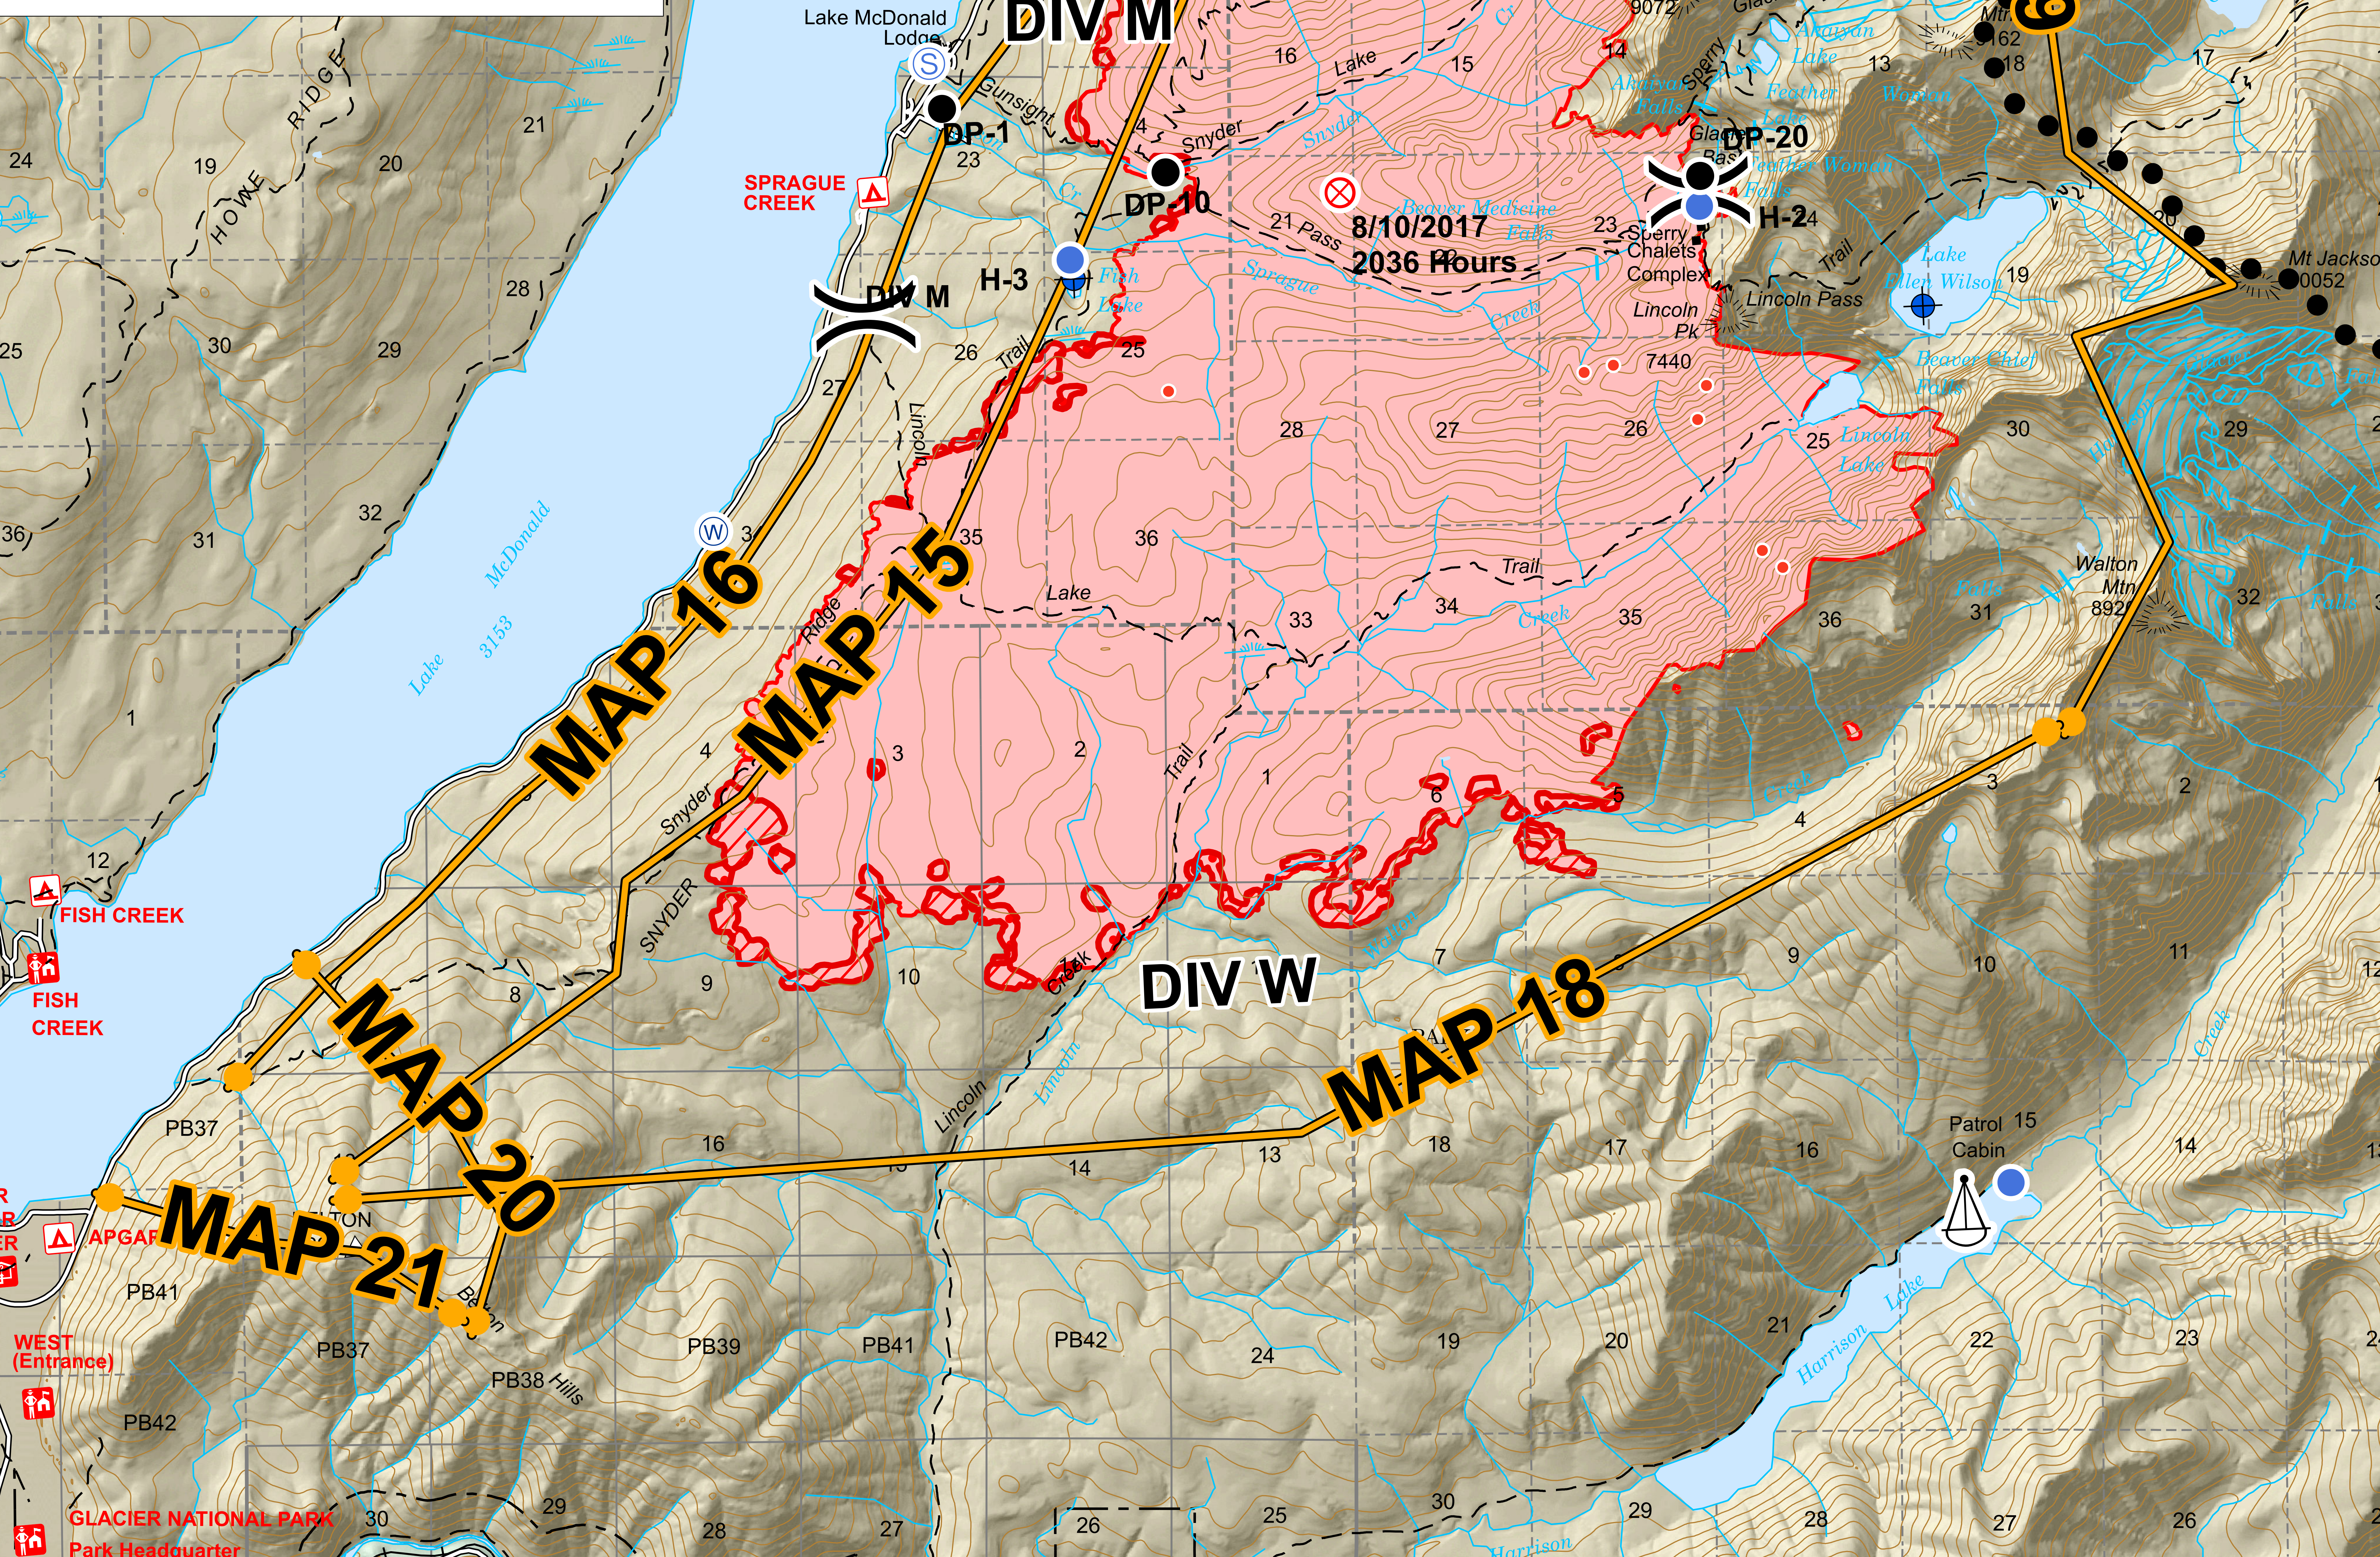

Sprague Fire Briefing Map

12 Sep 2017 - 14,750 Acres

-  Sling Site
-  Isolated Heat
-  Intense Heat
-  Scattered Heat
-  Fire Perimeter
-  Management Action Point
-  Staging Area
-  Dip Site
-  Drop Point
-  Helispot
-  Division Break

MAP 17

MAP 19

MAP 16

MAP 15

MAP 18

MAP 20

MAP 21

DIV M

DIV W

8/10/2017
2036 Hours

GLACIER NATIONAL PARK
Park Headquarter