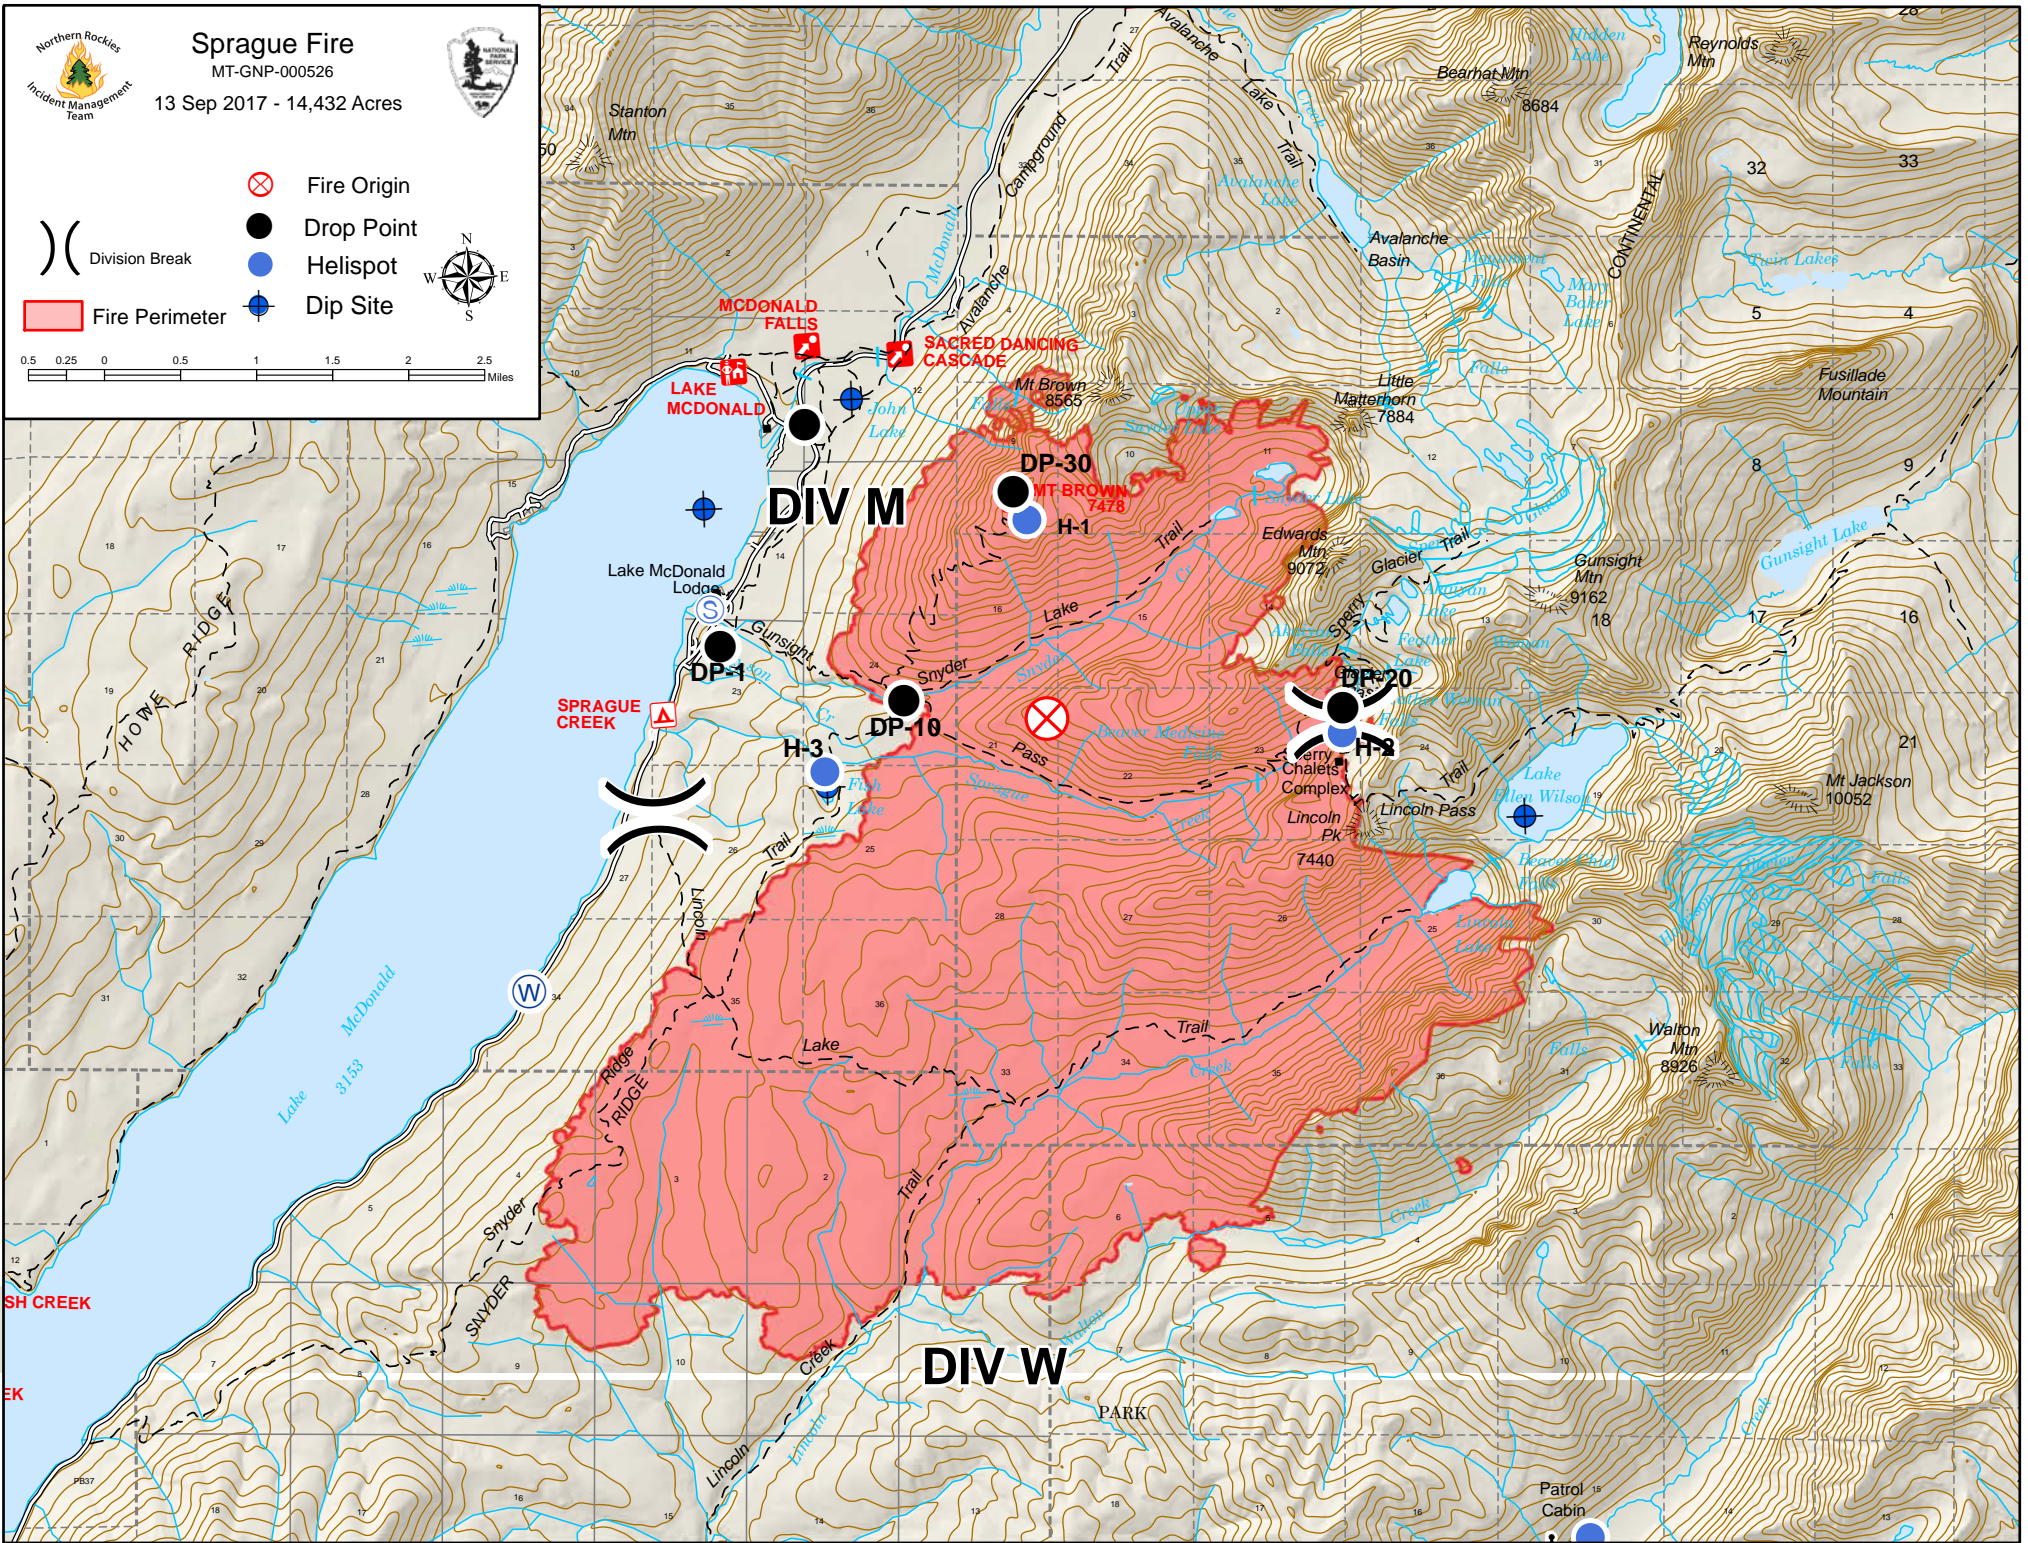

Sprague Fire

MT-GNP-000526

13 Sep 2017 - 14,432 Acres

- Fire Origin
- Drop Point
- Helispot
- Dip Site

Division Break

Fire Perimeter

DIV M

DIV W

GUNSLIGHT MOUNTAIN 9162

EDWARDS MOUNTAIN 9072

LITTLE MATTERHORN 7884

BEARHAT MOUNTAIN 8684

REYNOLDS MOUNTAIN

32

33

5