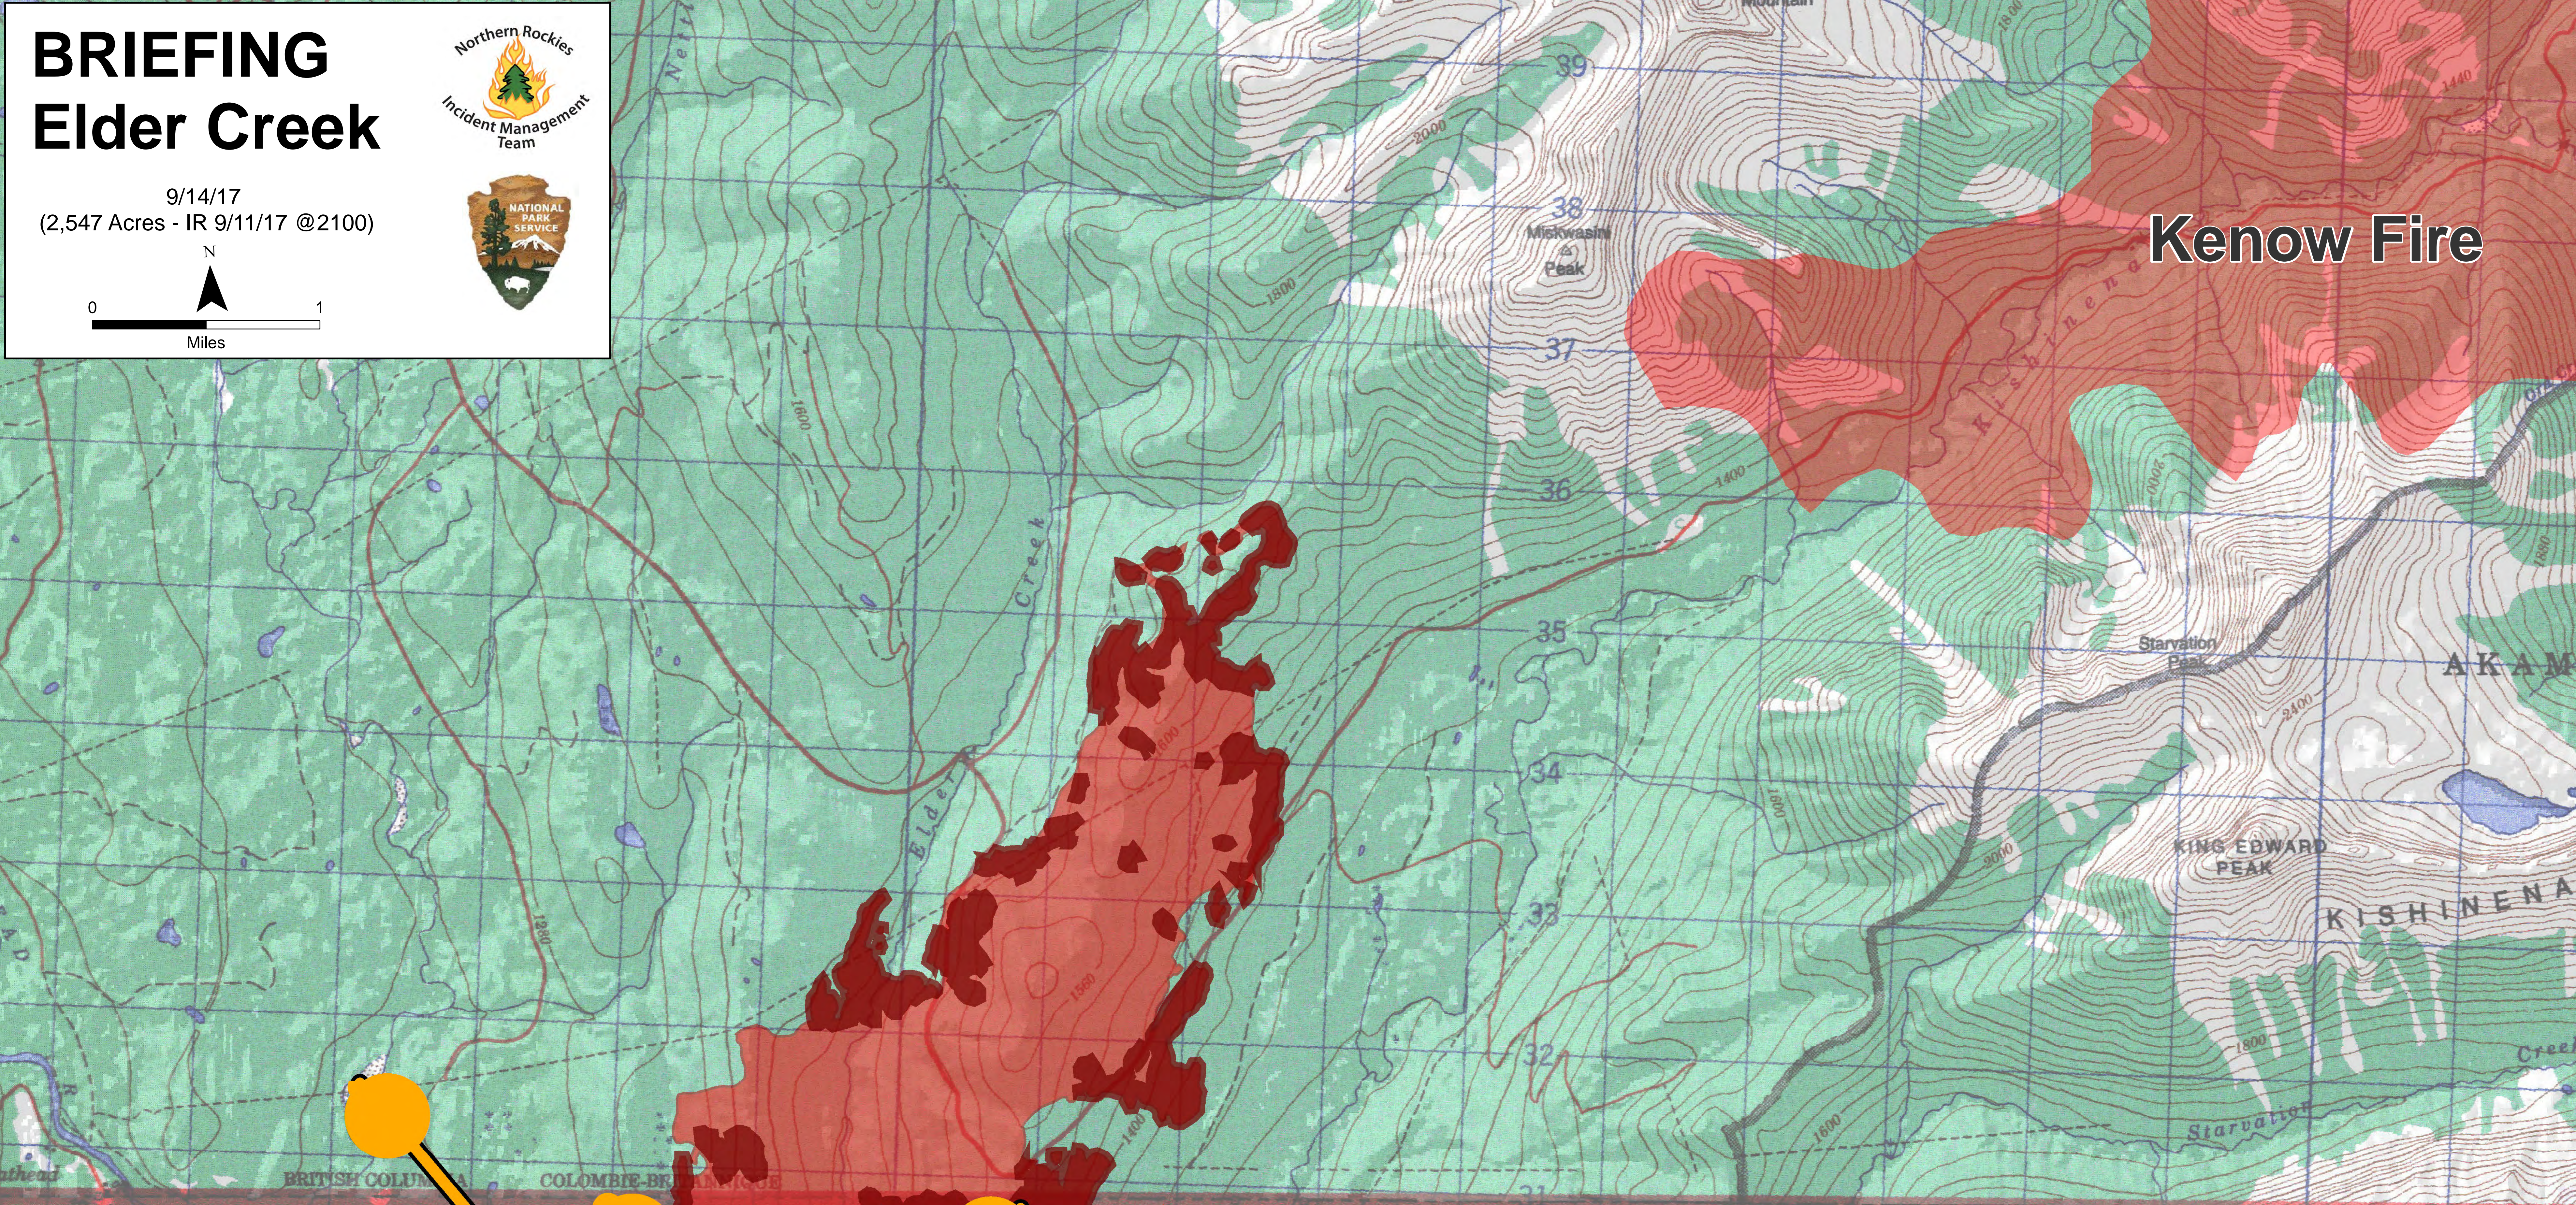

BRIEFING Elder Creek

9/14/17
(2,547 Acres - IR 9/11/17 @2100)

Kenow Fire

- MgtActionPoints
- IR_IntenseHeat
- Wildfire Daily Fire Perimeter