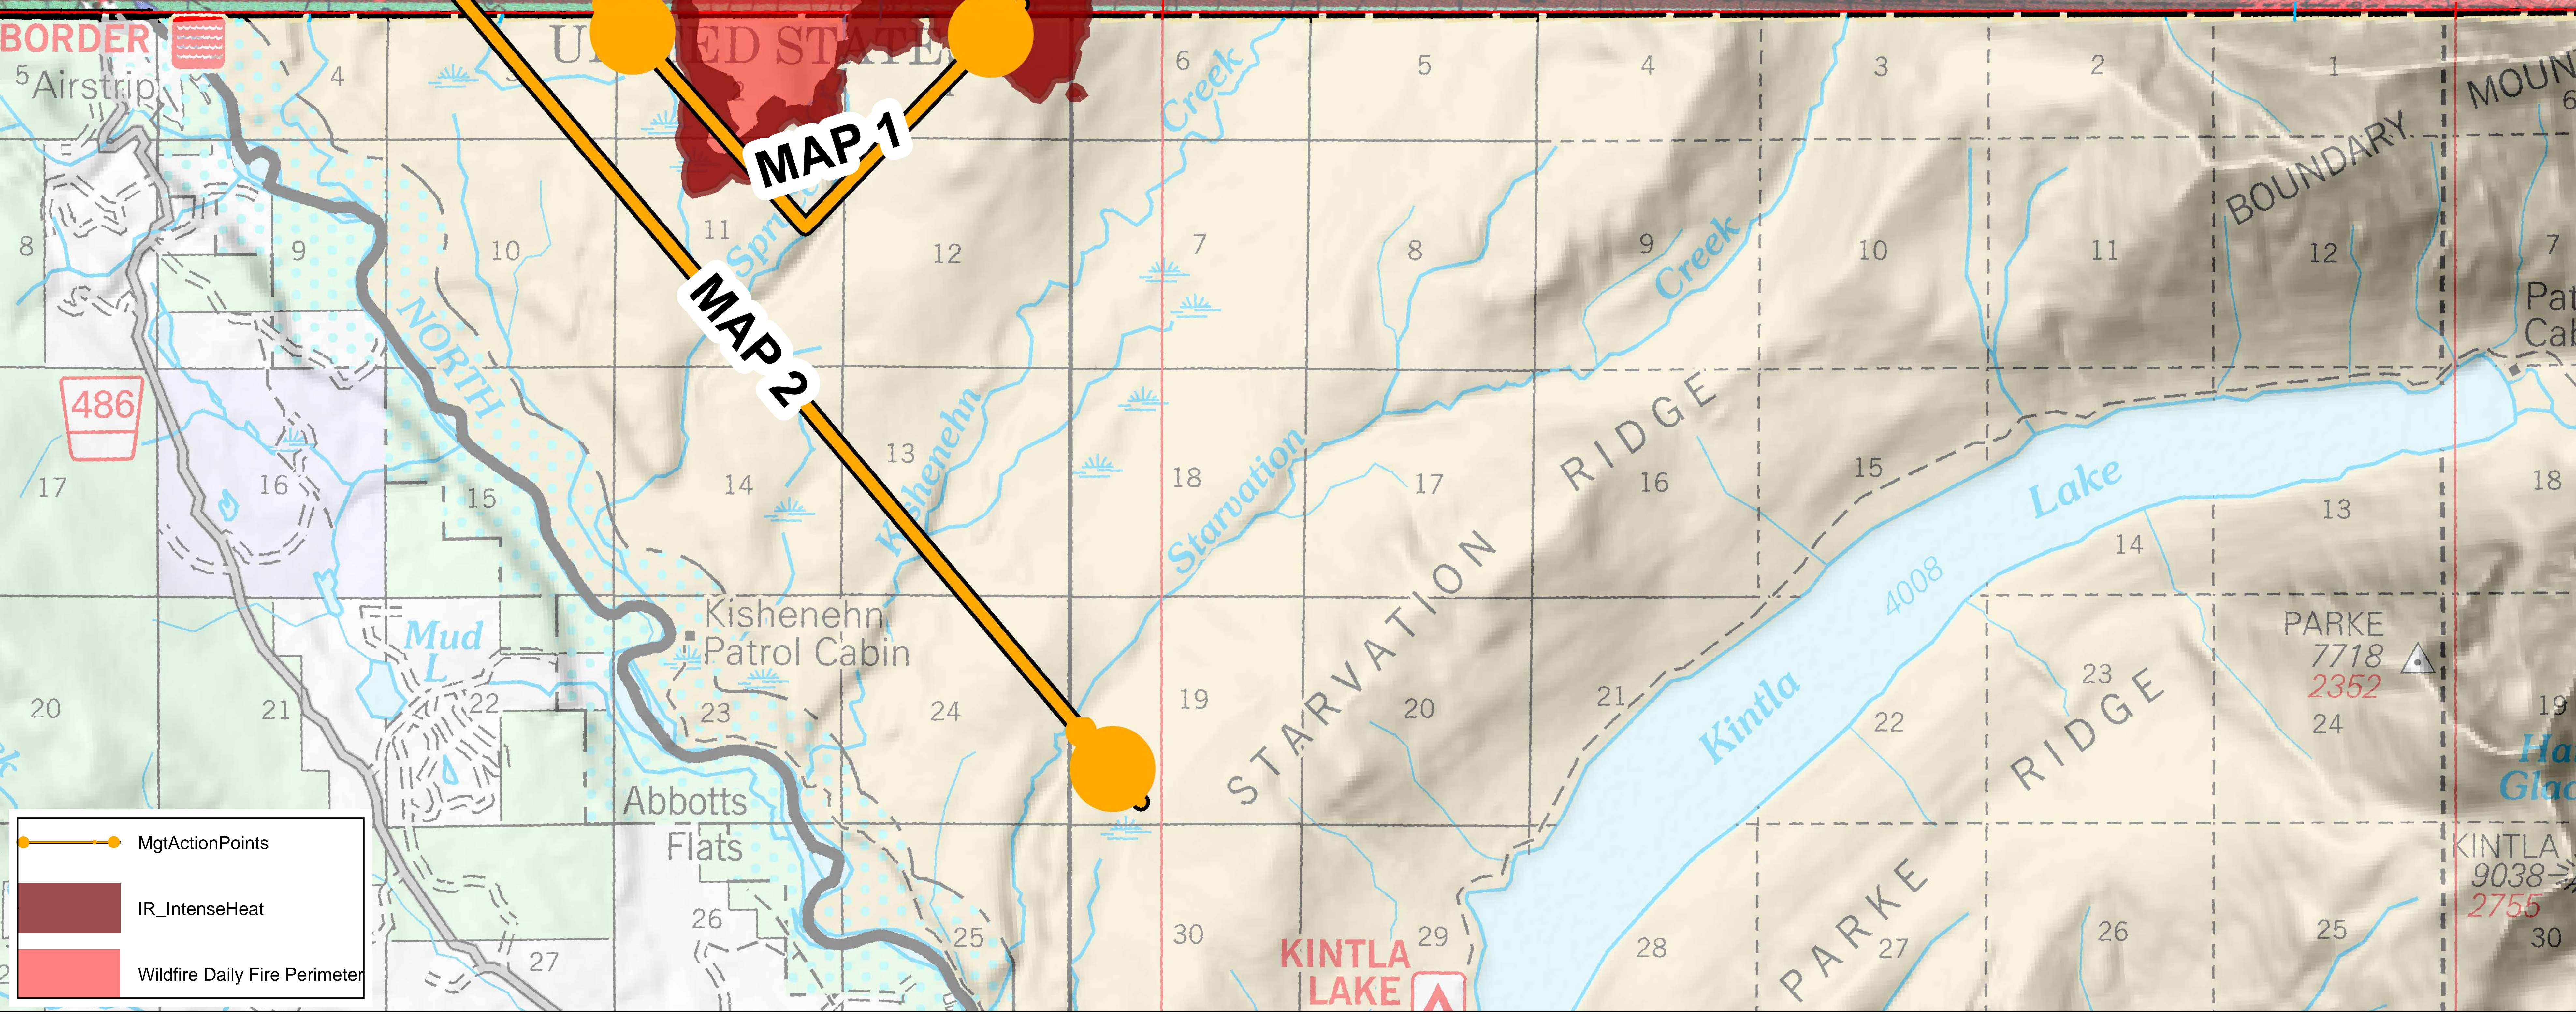

BRIEFING Elder Creek

9/14/17
(2,547 Acres - IR 9/11/17 @2100)

Kenow Fire

- MgtActionPoints
- IR_IntenseHeat
- Wildfire Daily Fire Perimeter