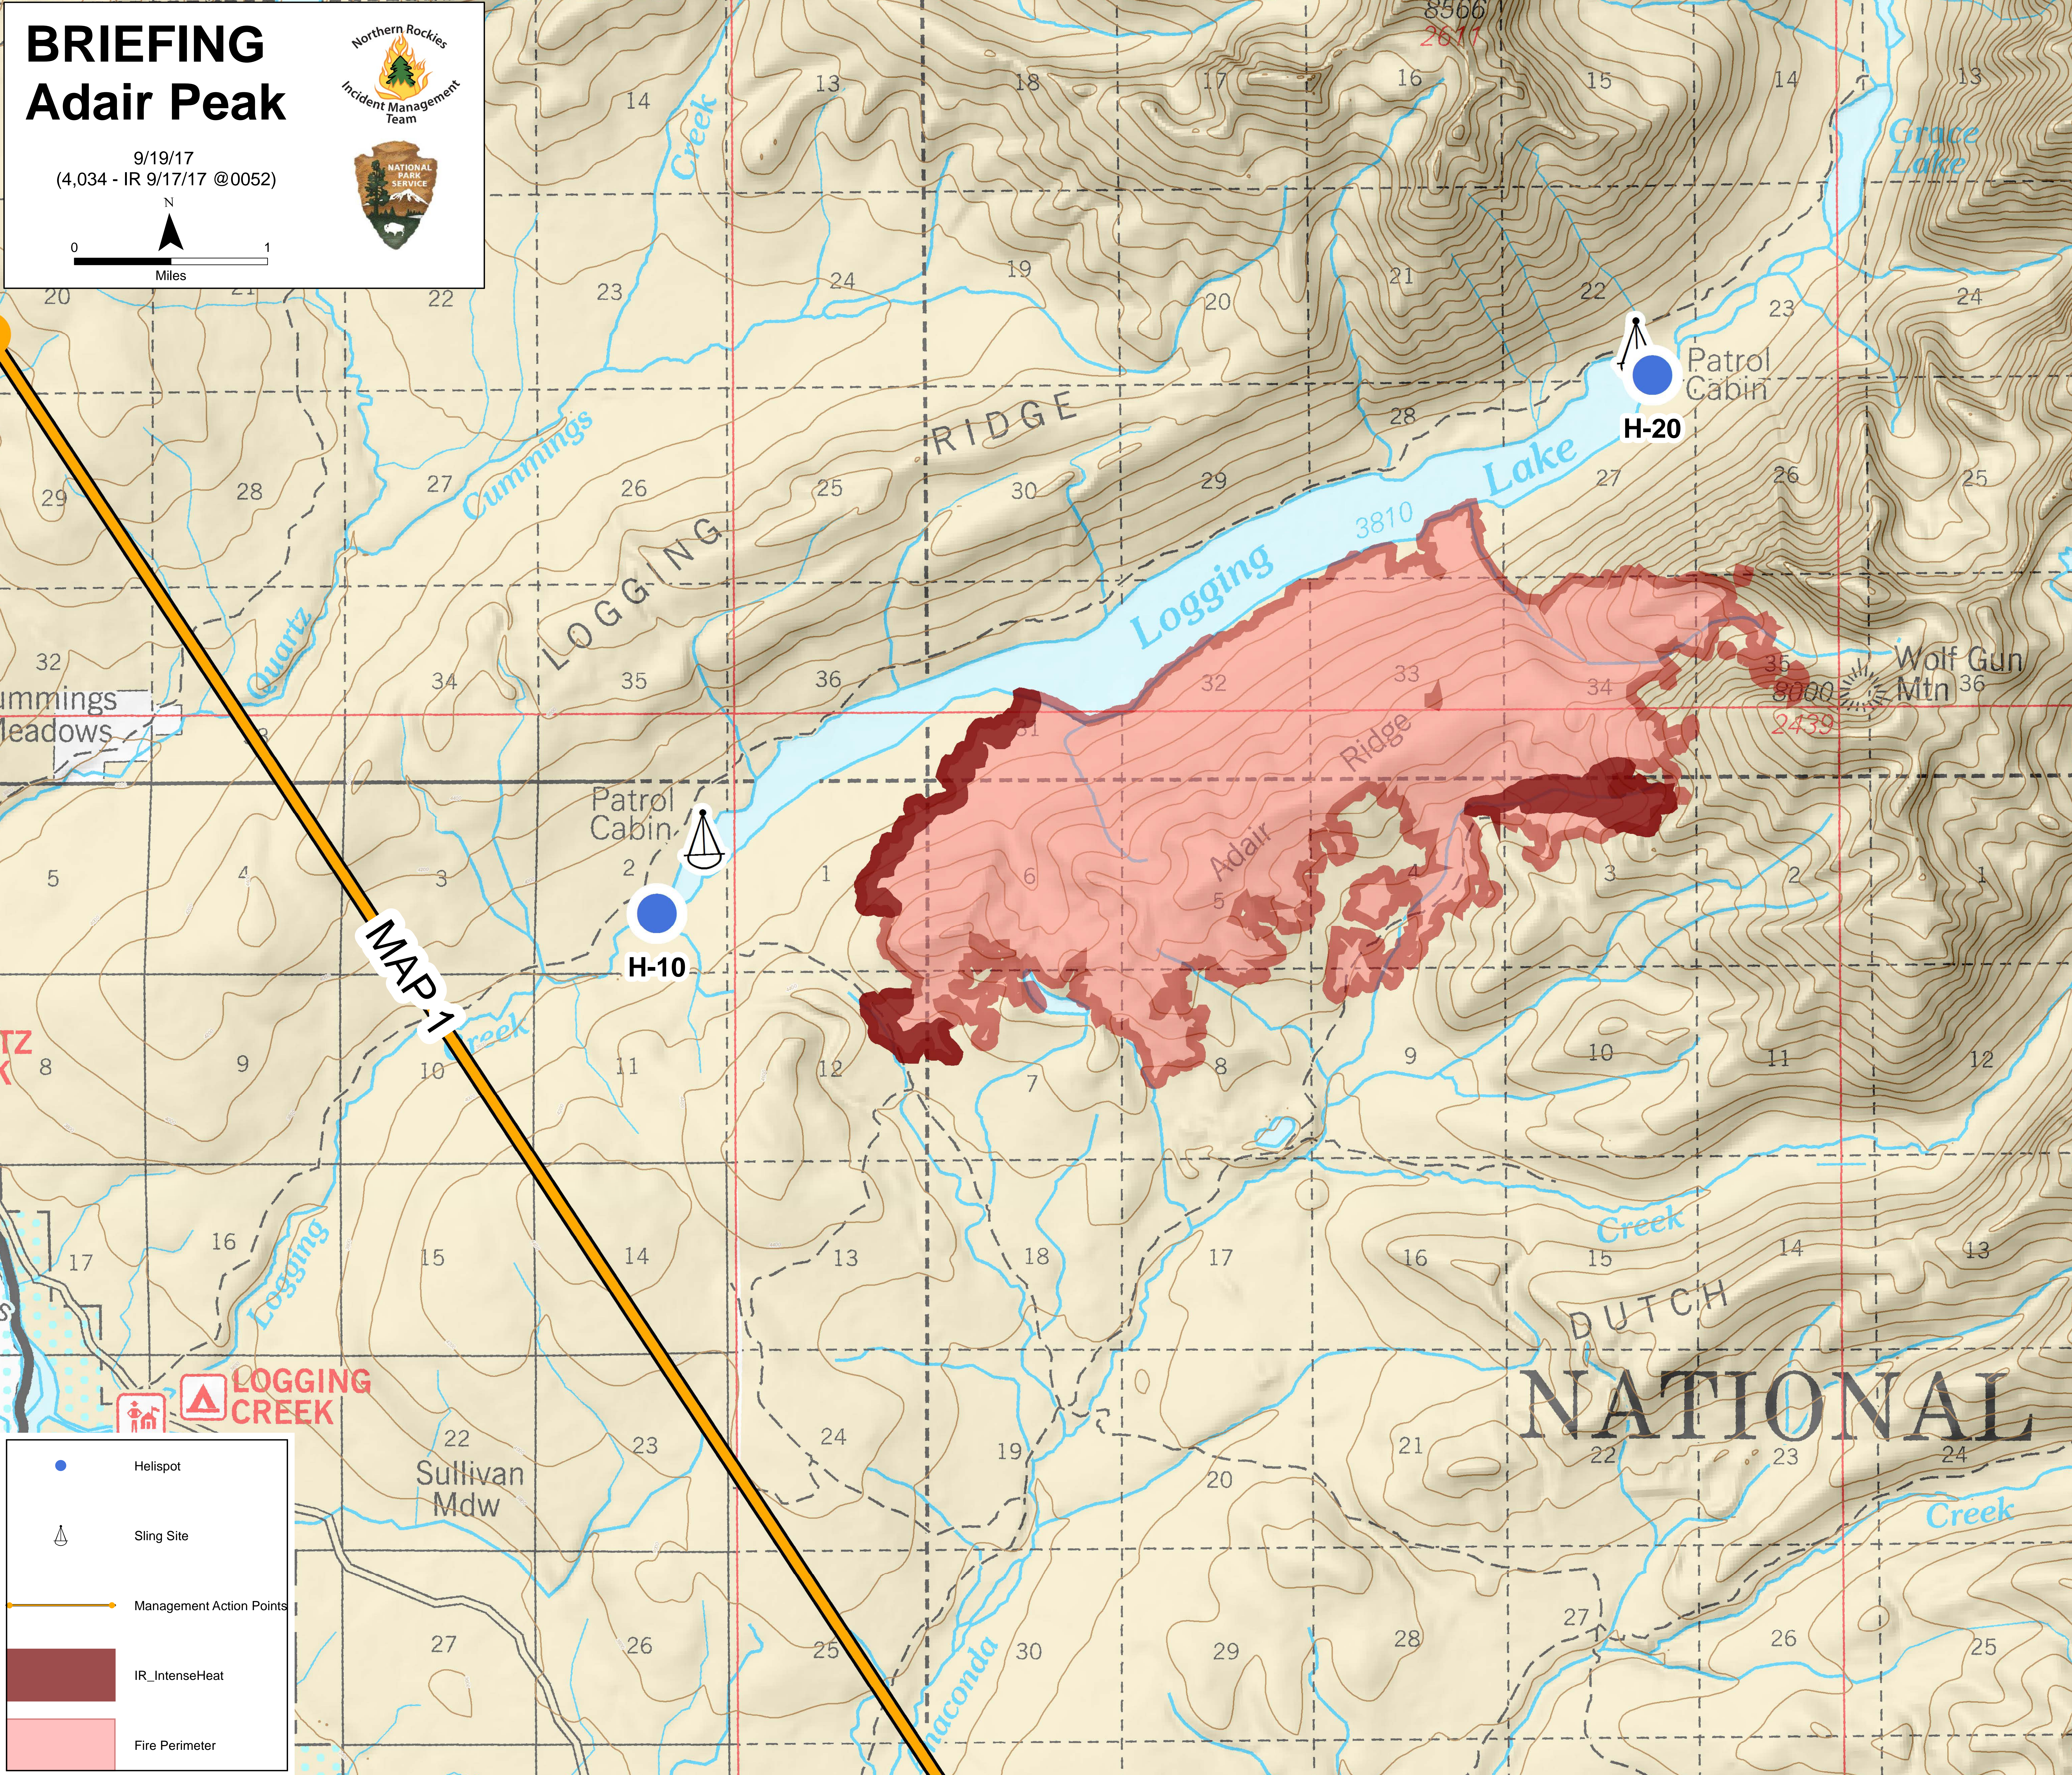

# BRIEFING Adair Peak

9/19/17  
(4,034 - IR 9/17/17 @0052)

MAP 7

	Helispot
	Sling Site
	Management Action Points
	IR_IntenseHeat
	Fire Perimeter

**LOGGING CREEK**

Sullivan Mdw

Patrol Cabin

Patrol Cabin

Wolf Gun Mtn