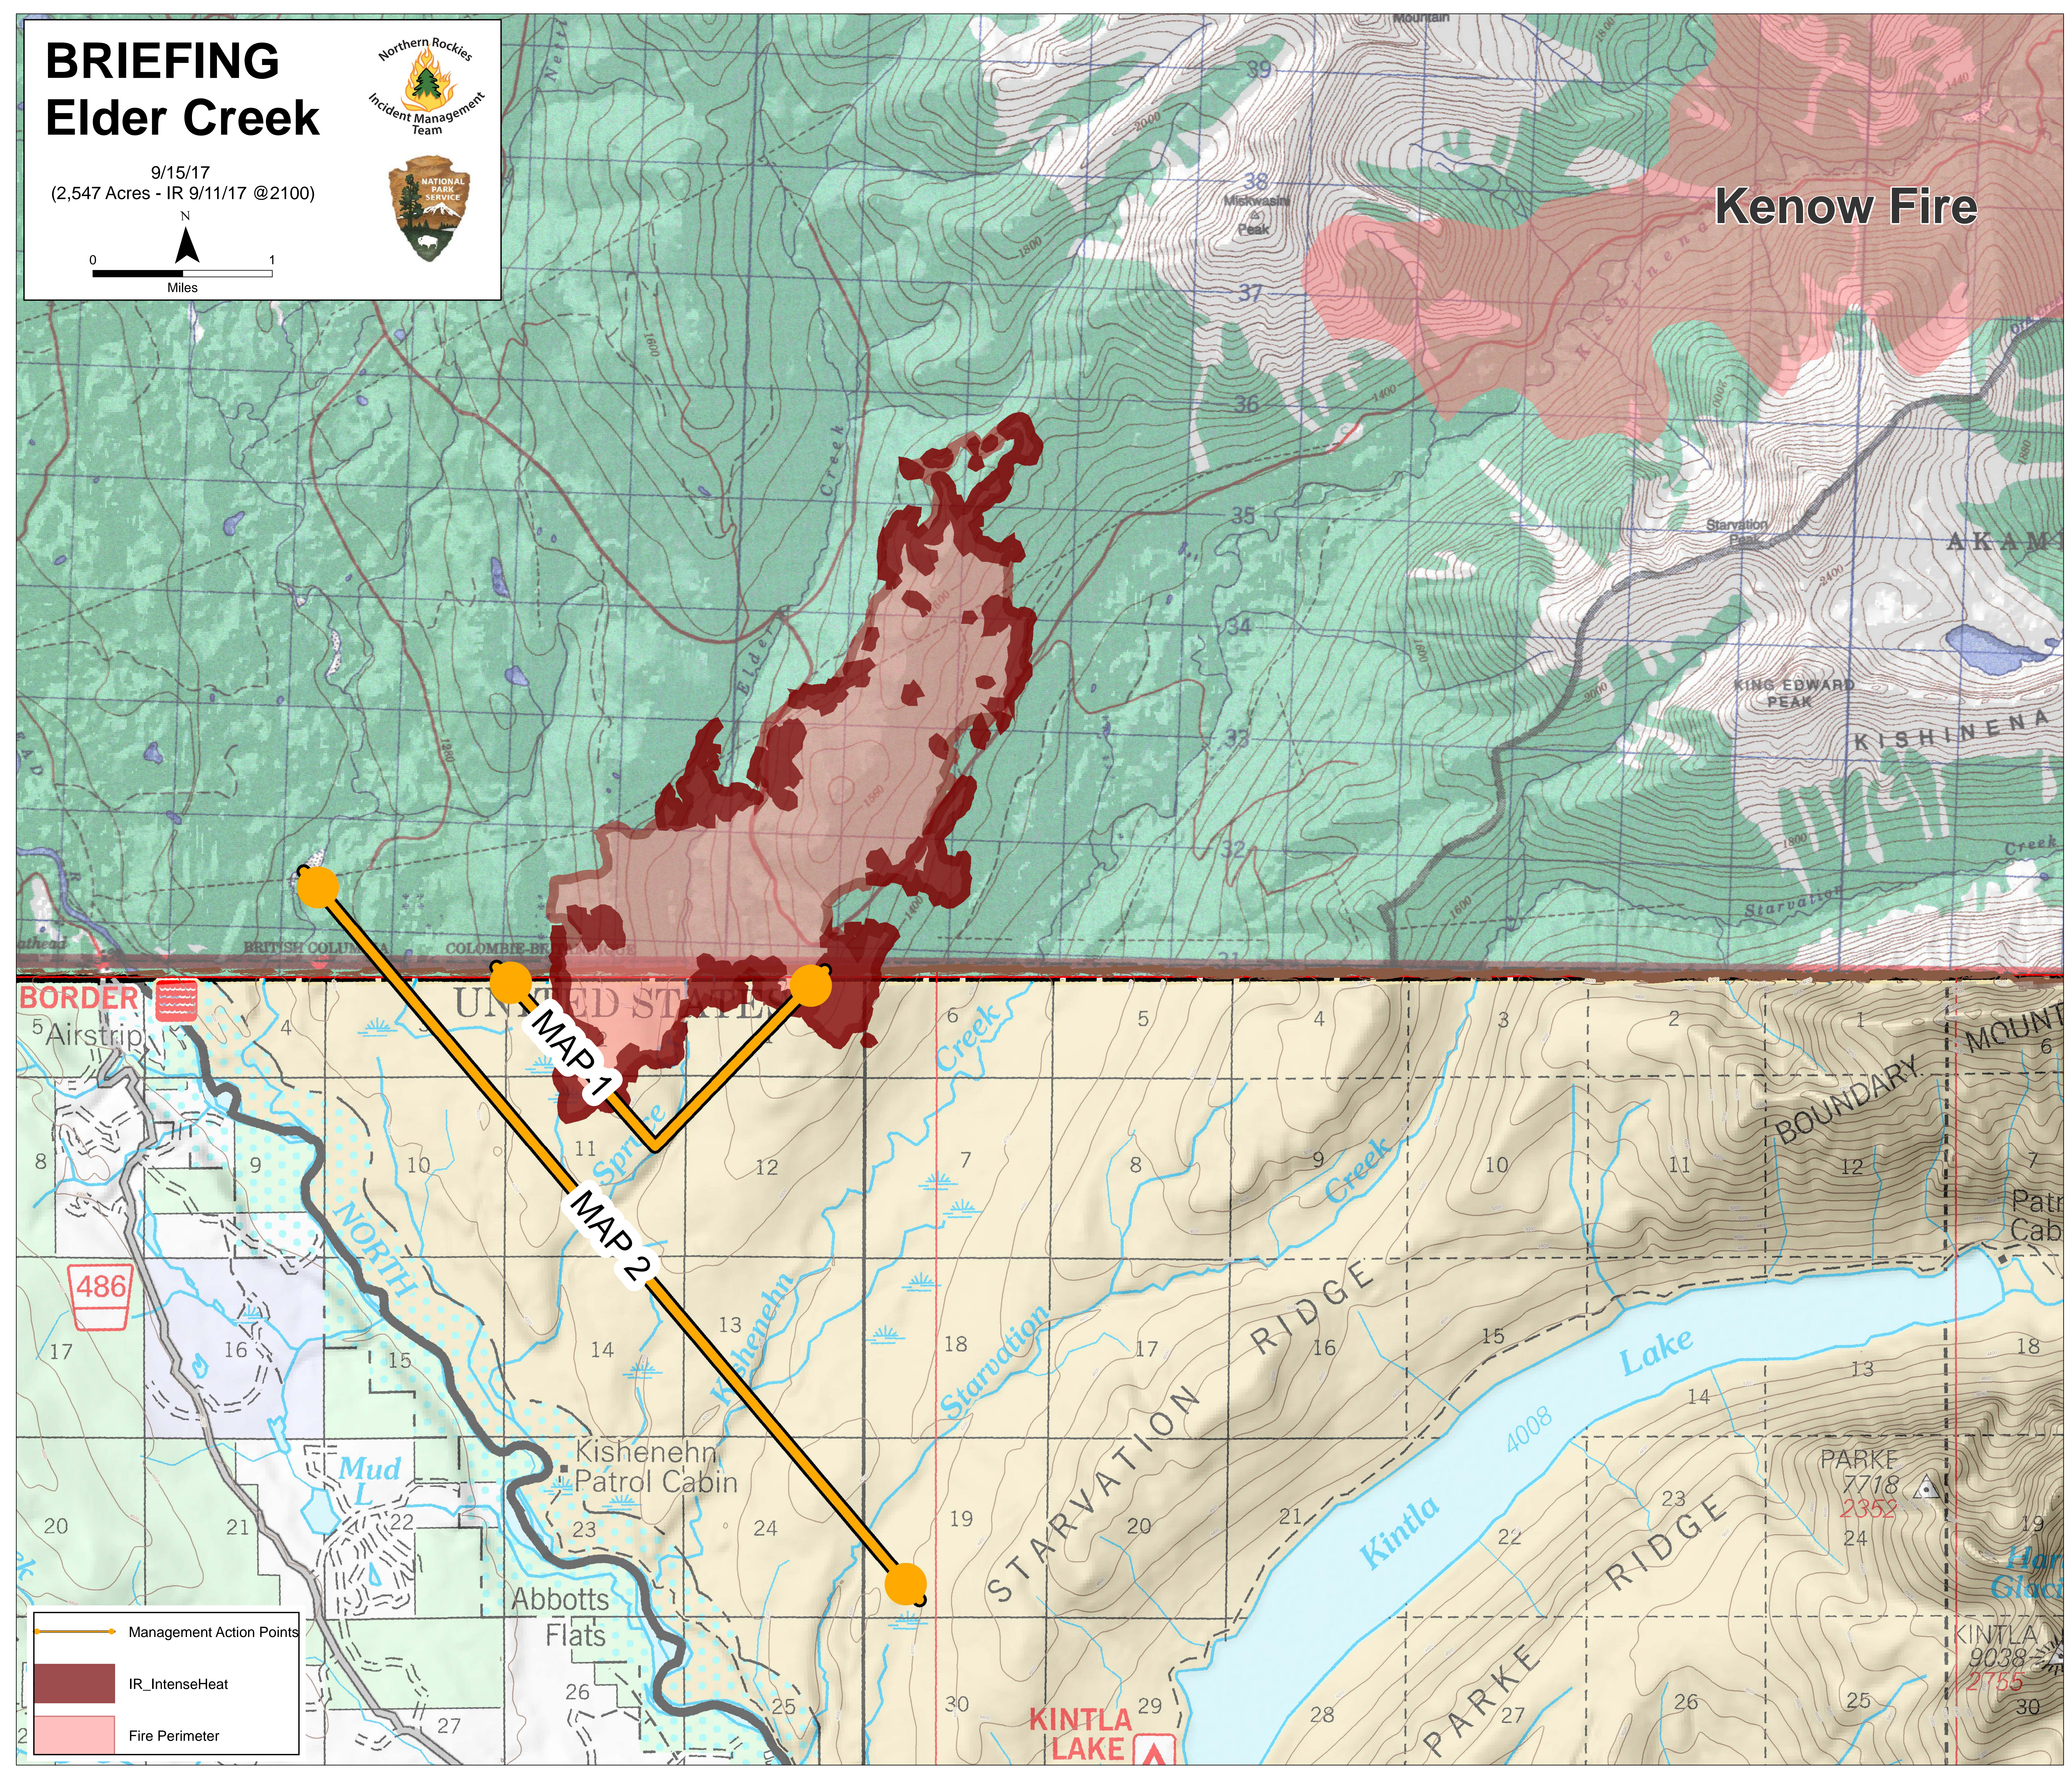

BRIEFING Elder Creek

9/15/17
(2,547 Acres - IR 9/11/17 @2100)

Kenow Fire

BORDER

5 Airstrip

486

MAP 1

MAP 2

Management Action Points

IR_IntenseHeat

Fire Perimeter

NORTH

Mud L.

Kishenehn Patrol Cabin

Abbotts Flats

STARVATION RIDGE