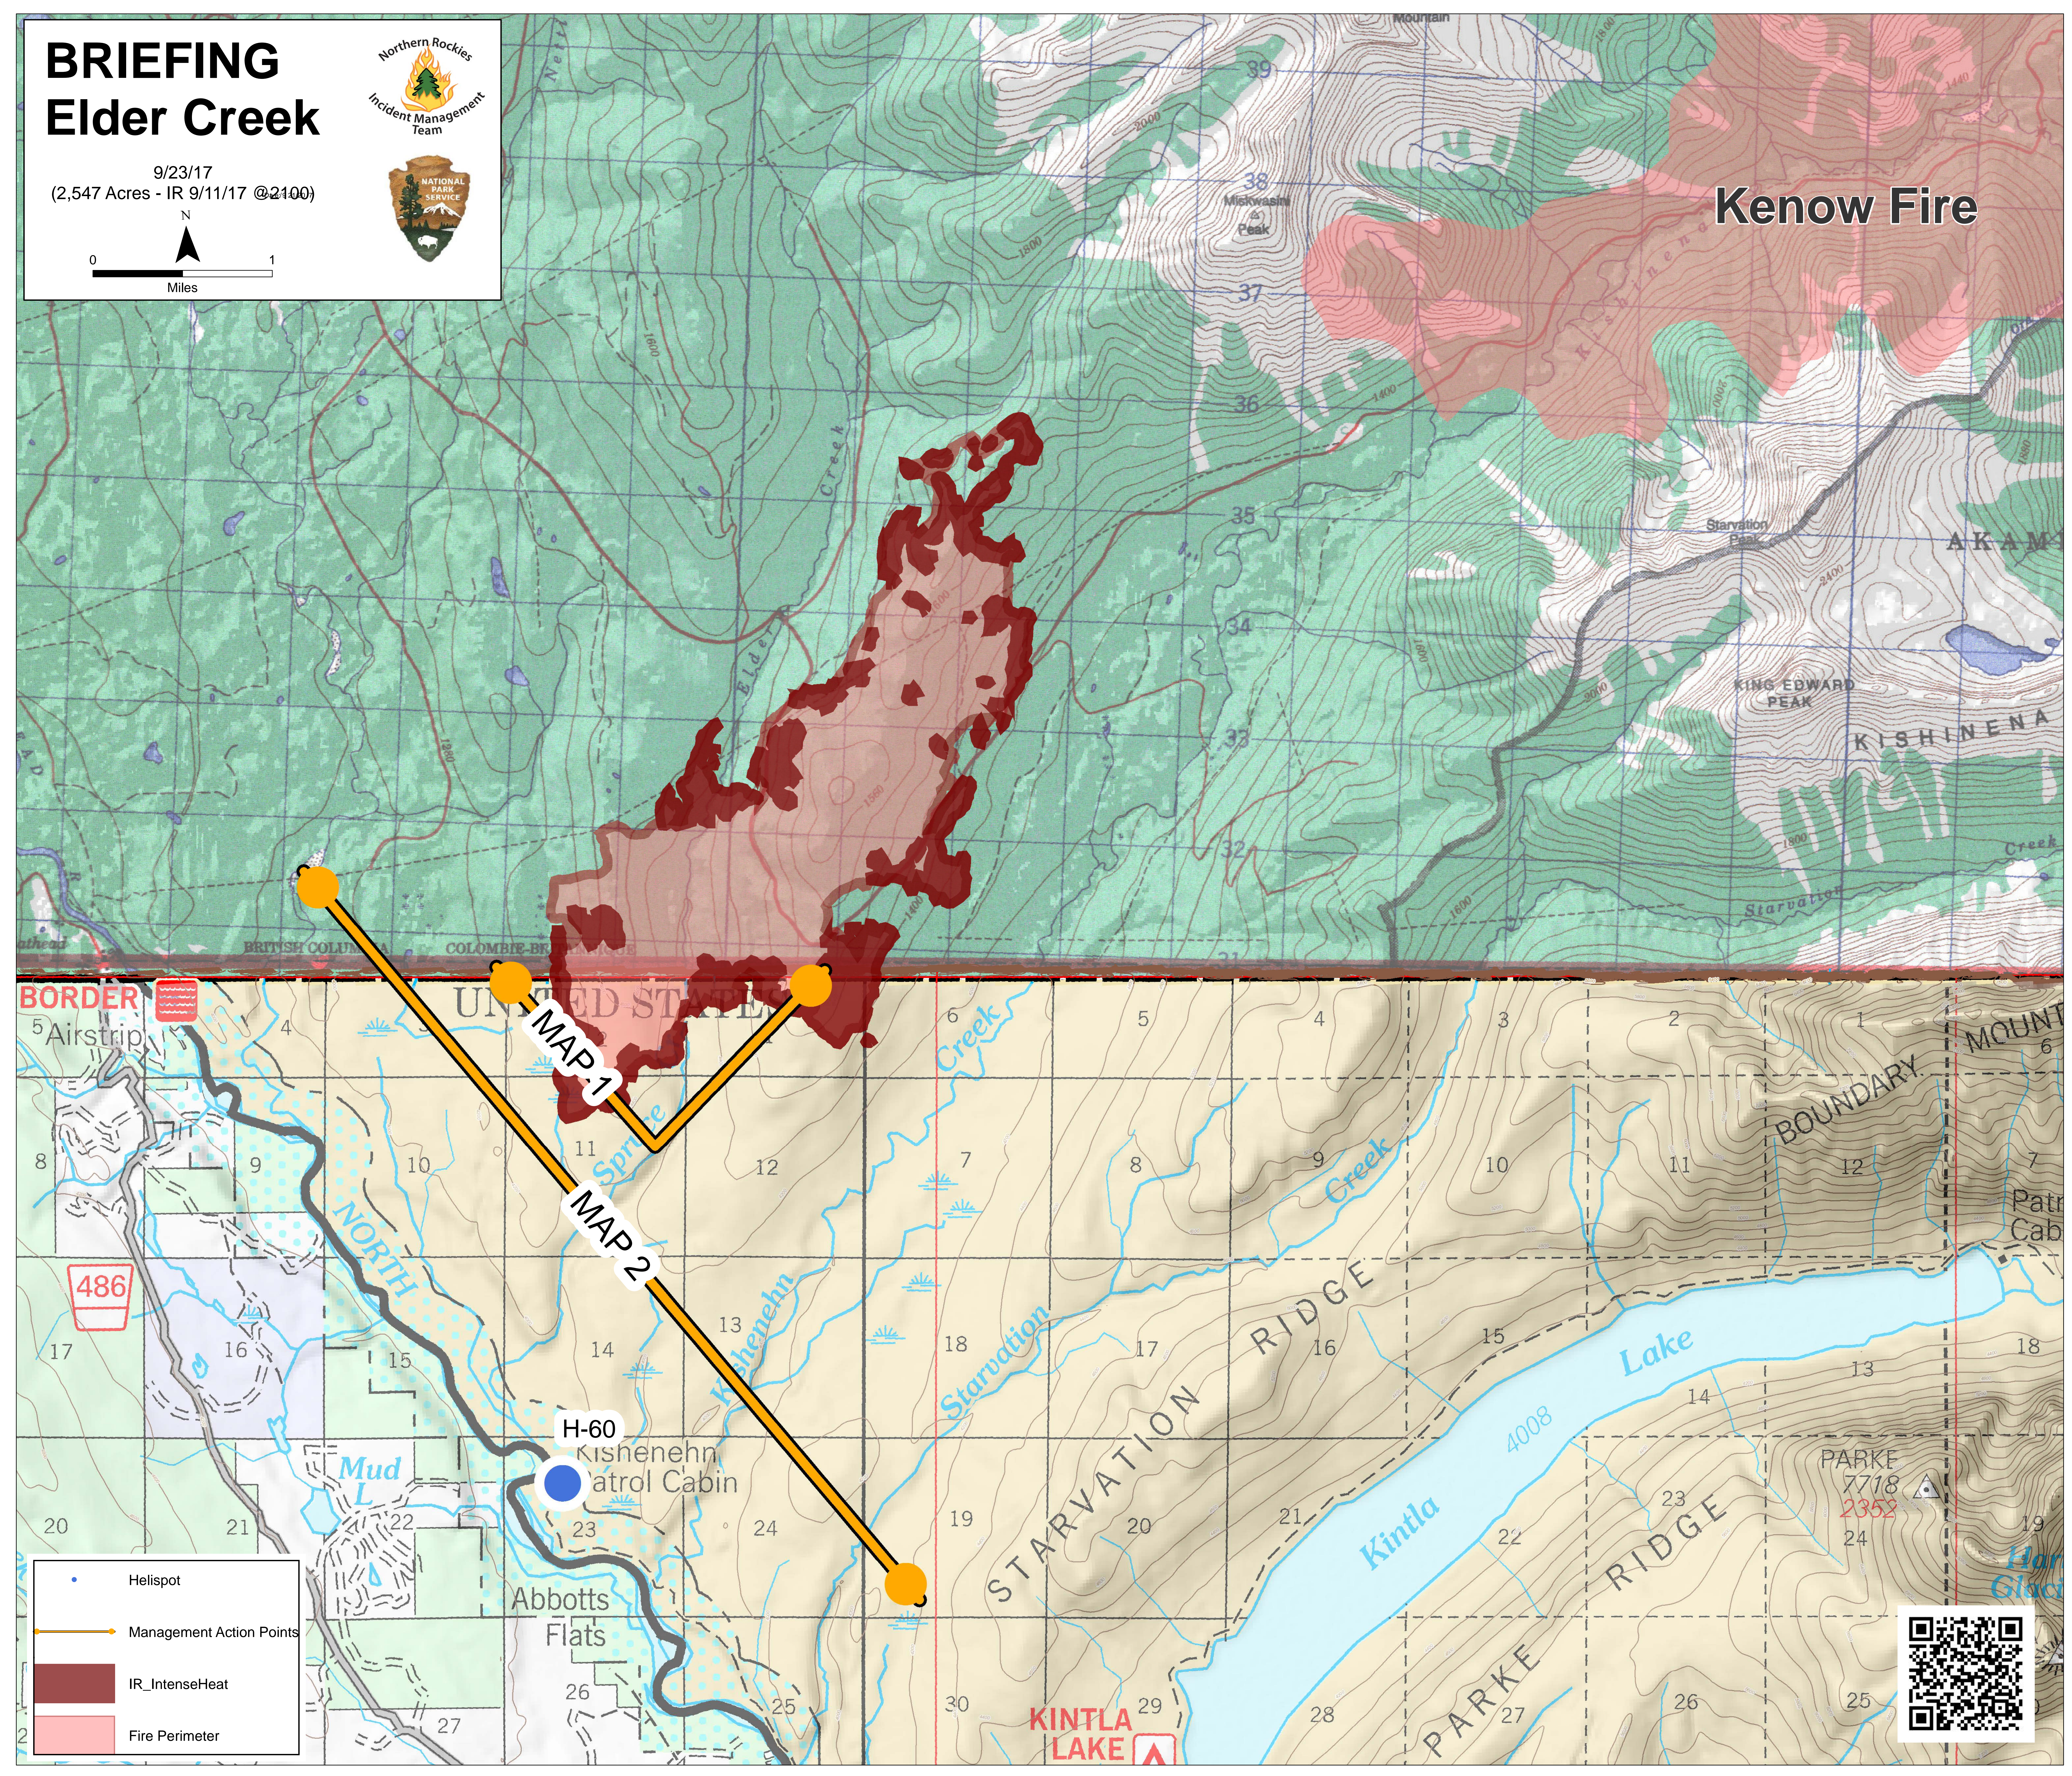

BRIEFING Elder Creek

9/23/17
(2,547 Acres - IR 9/11/17 @2100)

Kenow Fire

BORDER

MAP 1

MAP 2

H-60

Kishenehn
Patrol Cabin

Abbotts
Flats

KINTLA
LAKE

- Helispot
- Management Action Points
- IR_IntenseHeat
- Fire Perimeter