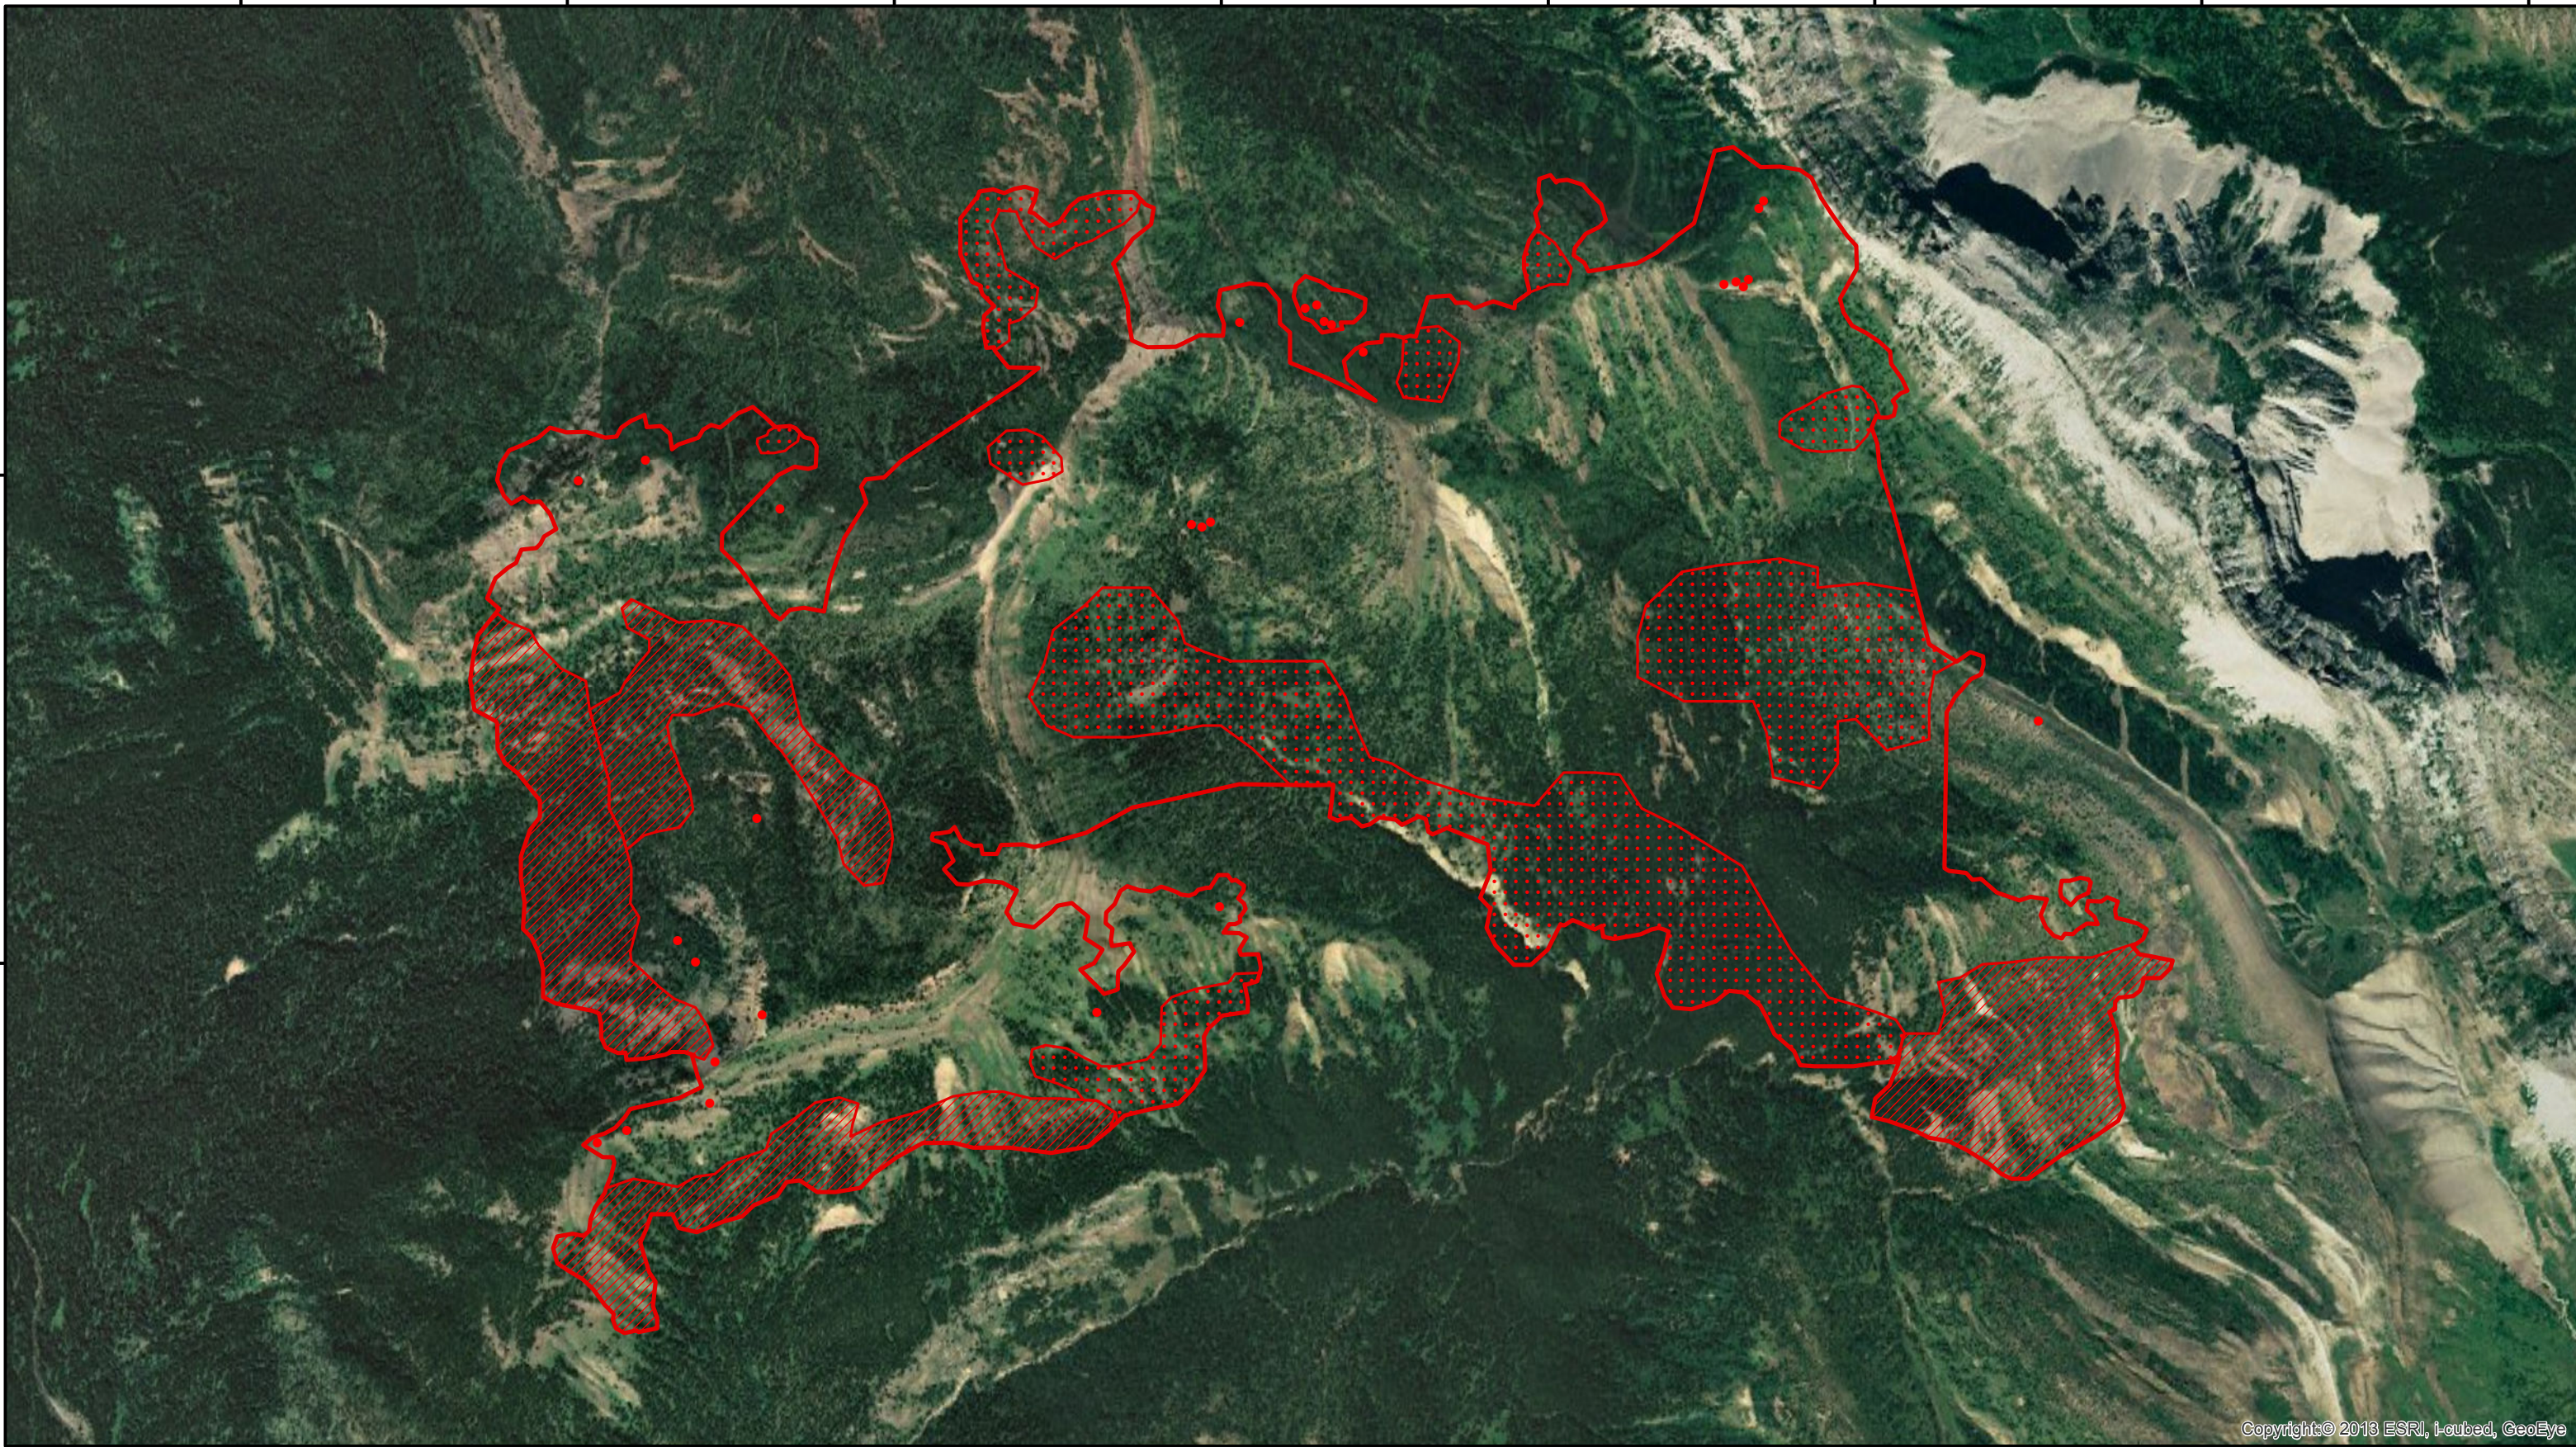

113°2'W

113°1'30"W

113°1'W

113°0'30"W

113°0'W

112°59'30"W

112°59'W

112°58'30"W

48°6'N

48°5'30"N

48°5'N

Copyright © 2013 ESRI, i-cubed, GeoEye

113°2'W

113°1'30"W

113°1'W

113°0'30"W

113°0'W

112°59'30"W

112°59'W

112°58'30"W

Strawberry
MT-FNF-000666

Infrared Interpretation
 Imagery Date: 09/03/2017 0206 MDT
 Interpreted Size: 919 Acres

- Isolated Heat
- ◻ Intense Heat
- ◻ Heat Perimeter
- ◻ Scattered Heat

IRIN: Lauren Miller
 Map Produced:
 09/03/2017 0400 MDT