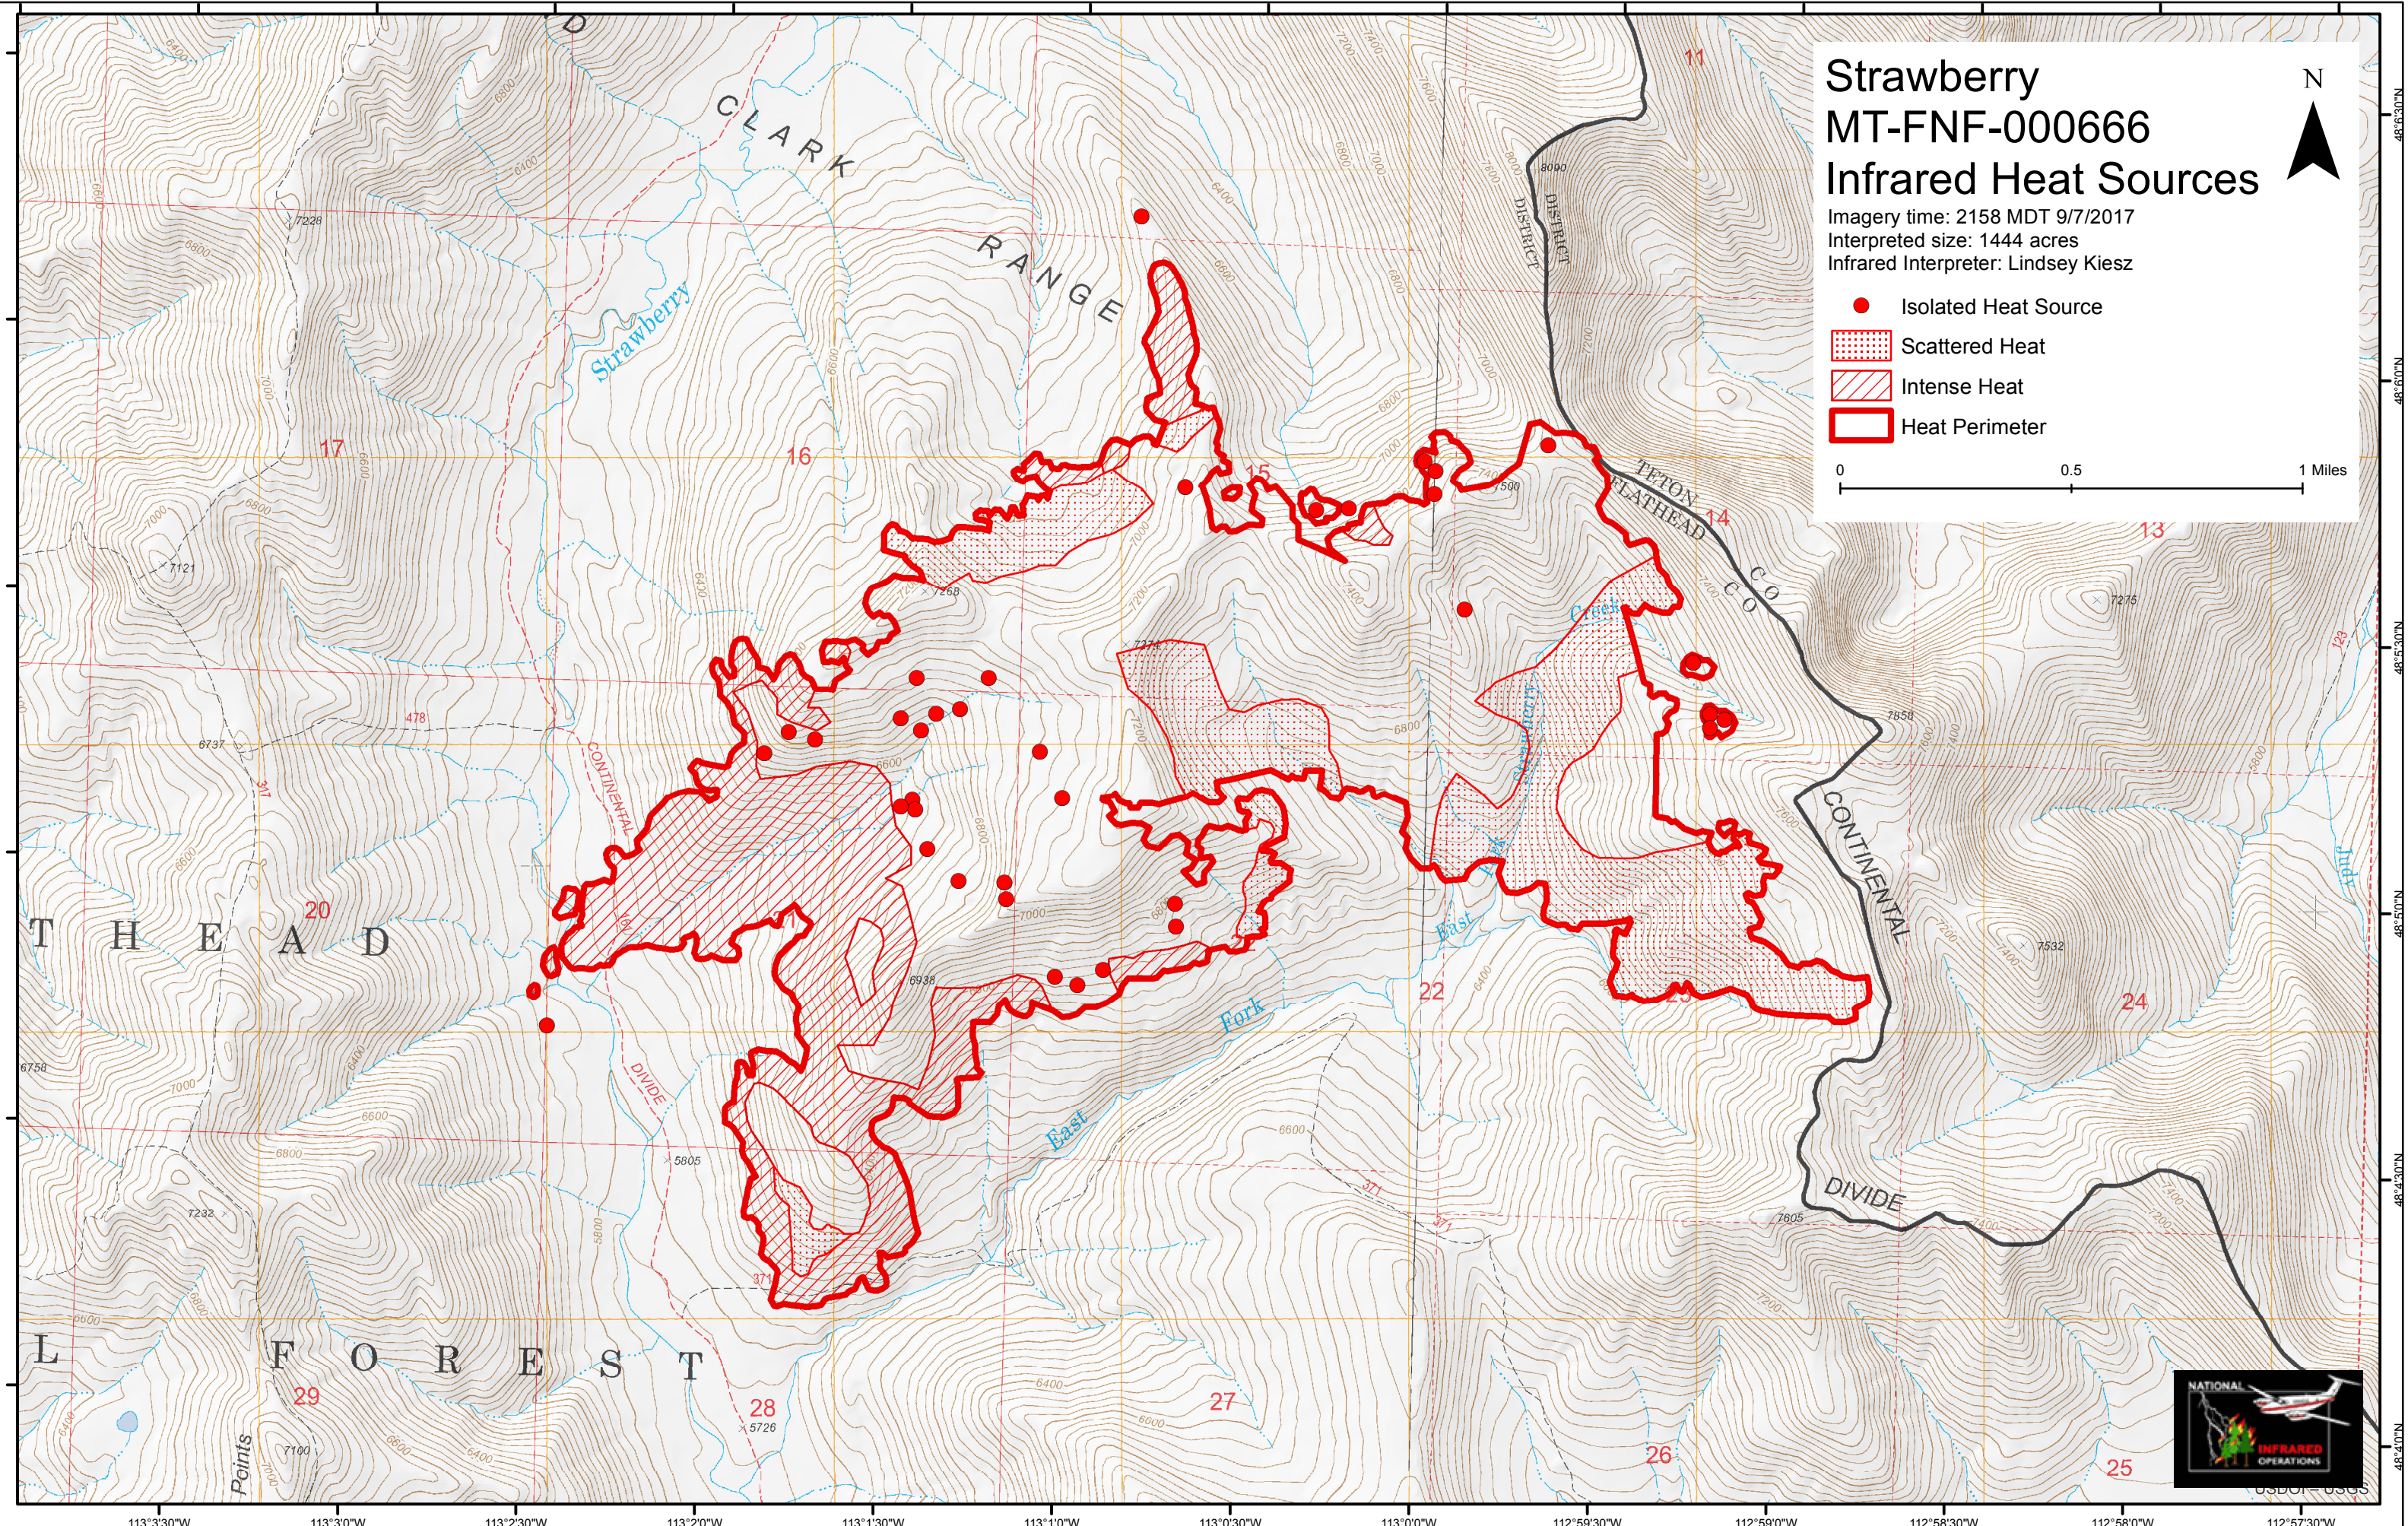

# Strawberry MT-FNF-000666 Infrared Heat Sources

Imagery time: 2158 MDT 9/7/2017  
Interpreted size: 1444 acres  
Infrared Interpreter: Lindsey Kiesz

- Isolated Heat Source
- ▨ Scattered Heat
- ▨ Intense Heat
- ▭ Heat Perimeter

113°3'30"W 113°3'0"W 113°2'30"W 113°2'0"W 113°1'30"W 113°1'0"W 113°0'30"W 113°0'0"W 112°59'30"W 112°59'0"W 112°58'30"W 112°58'0"W 112°57'30"W