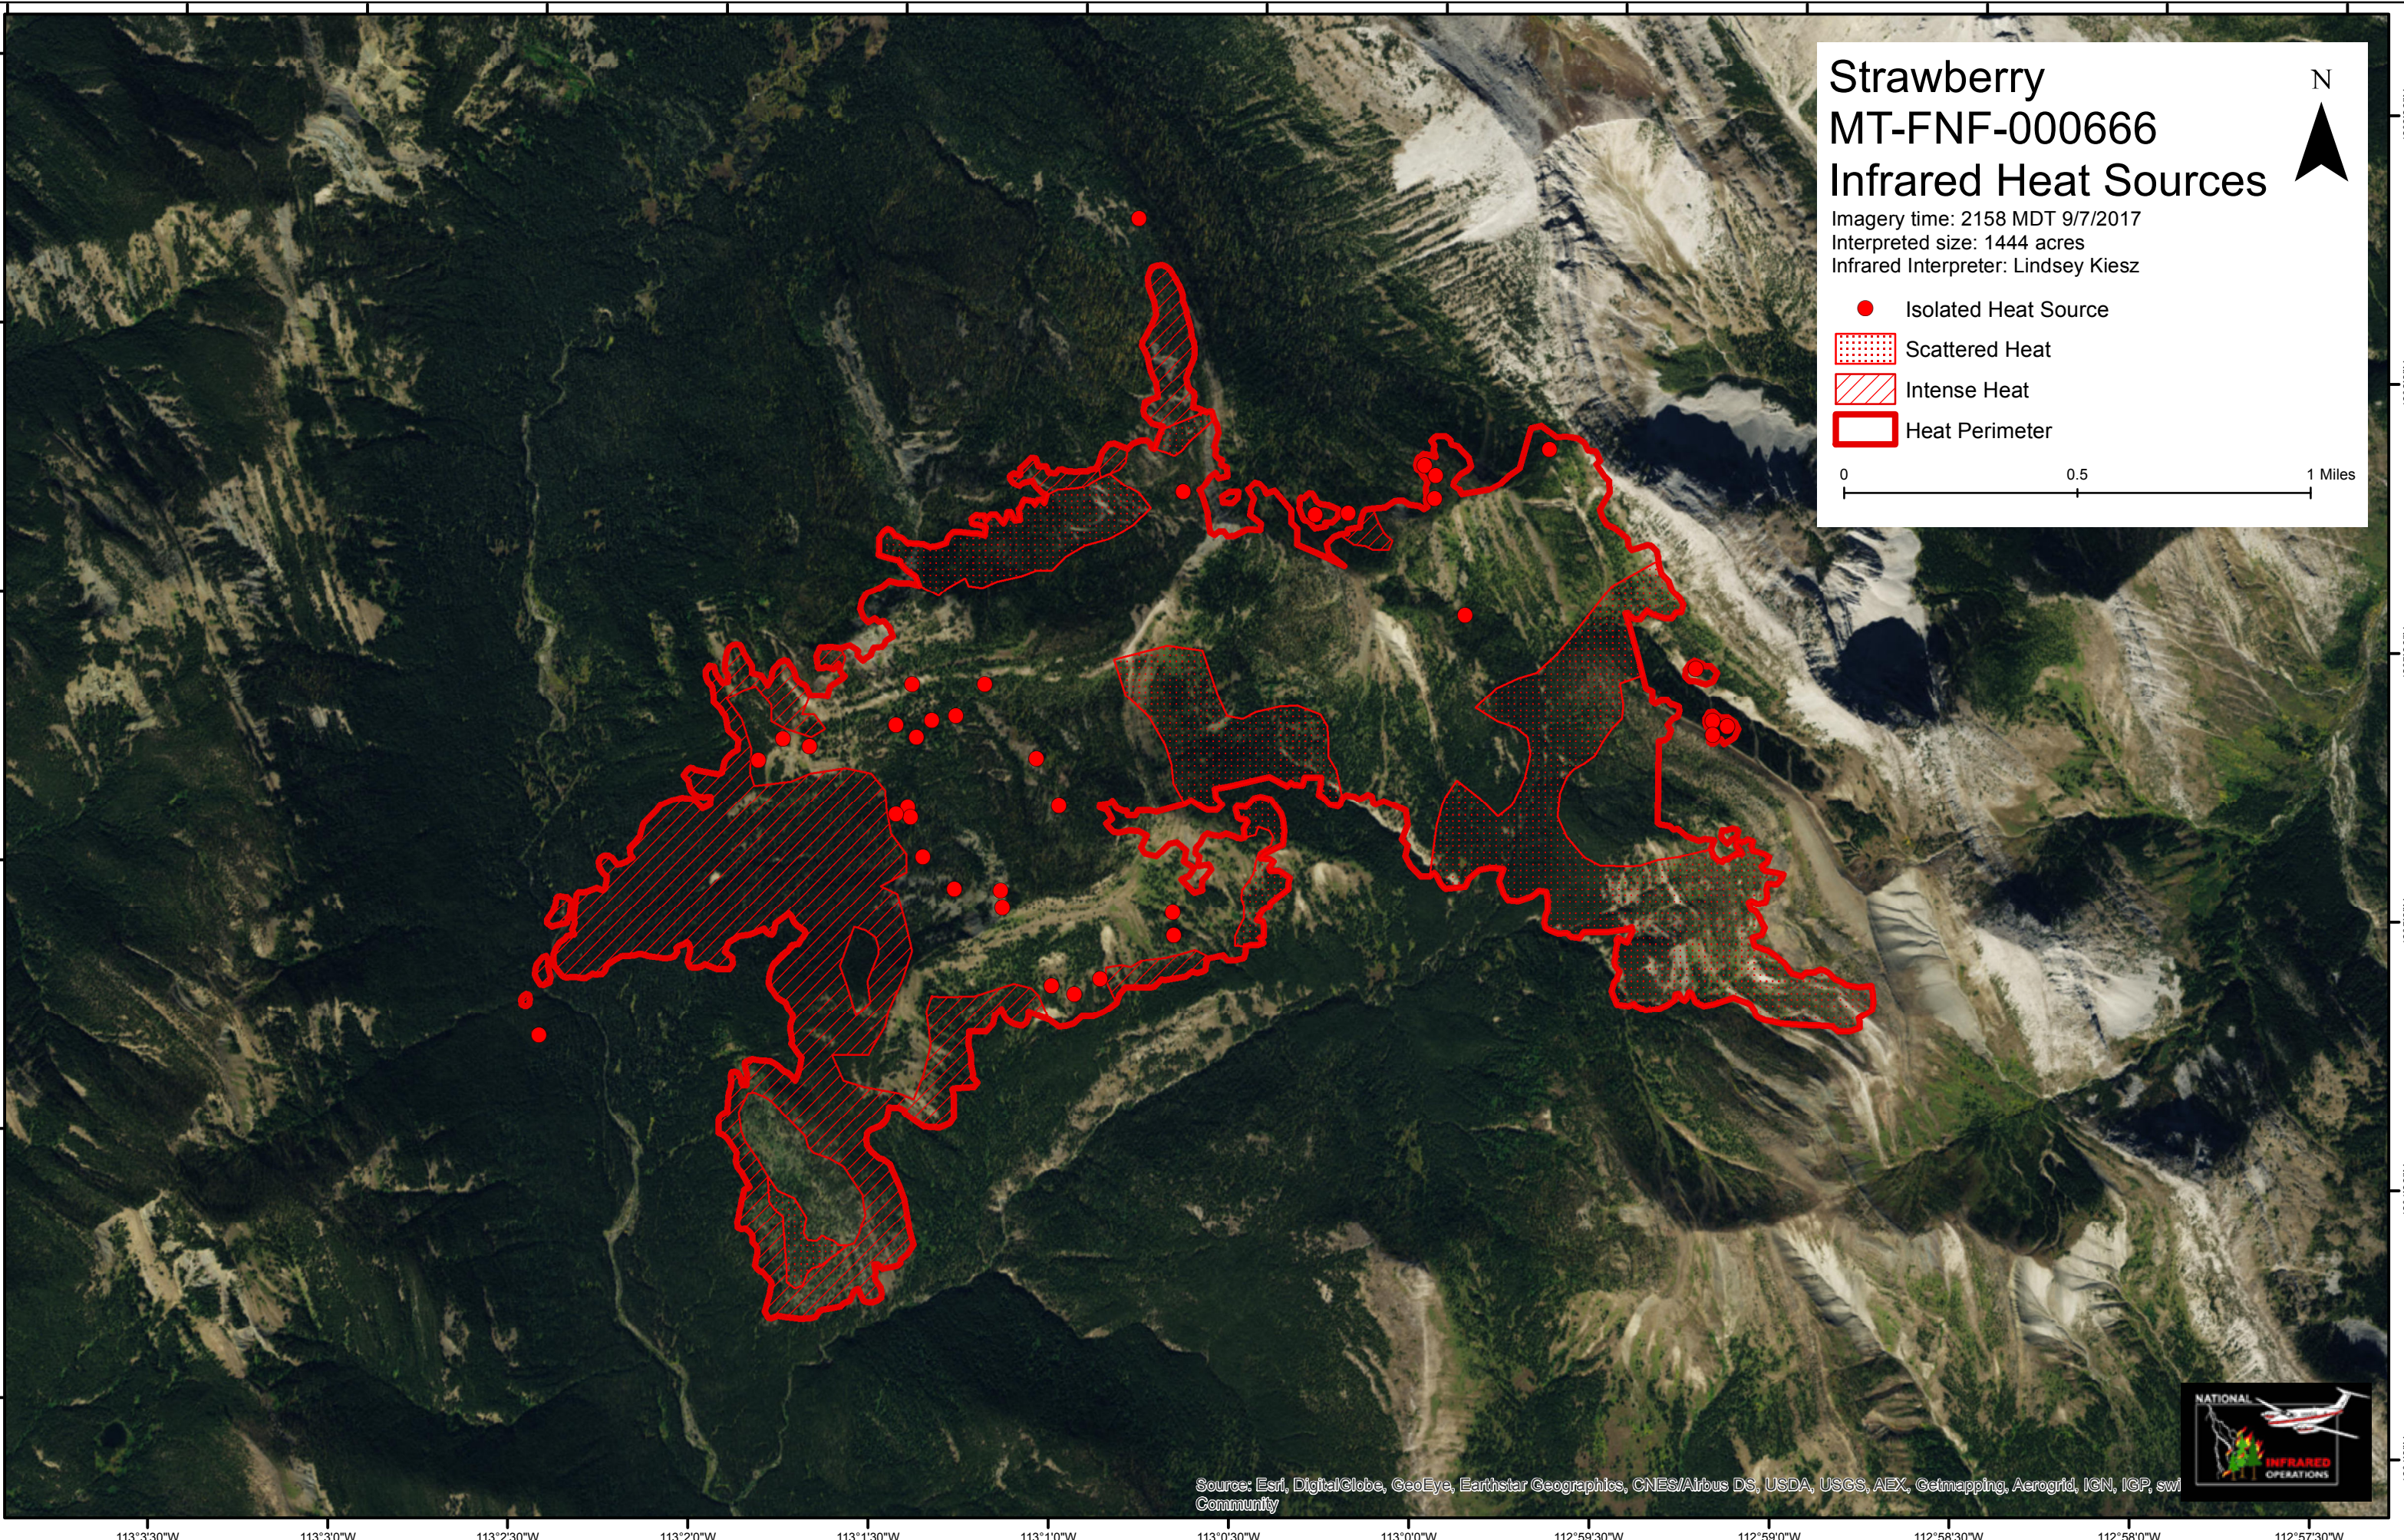

Strawberry MT-FNF-000666 Infrared Heat Sources

Imagery time: 2158 MDT 9/7/2017
Interpreted size: 1444 acres
Infrared Interpreter: Lindsey Kiesz

-  Isolated Heat Source
-  Scattered Heat
-  Intense Heat
-  Heat Perimeter

Source: Esri, DigitalGlobe, GeoEye, Earthstar Geographics, CNES/Airbus DS, USDA, USGS, AEX, Getmapping, Aerogrid, IGN, IGP, swi Community

113°3'30"W 113°3'0"W 113°2'30"W 113°2'0"W 113°1'30"W 113°1'0"W 113°0'30"W 113°0'0"W 112°59'30"W 112°59'0"W 112°58'30"W 112°58'0"W 112°57'30"W

48°6'30"N
48°6'0"N
48°5'30"N
48°5'0"N
48°4'30"N
48°4'0"N