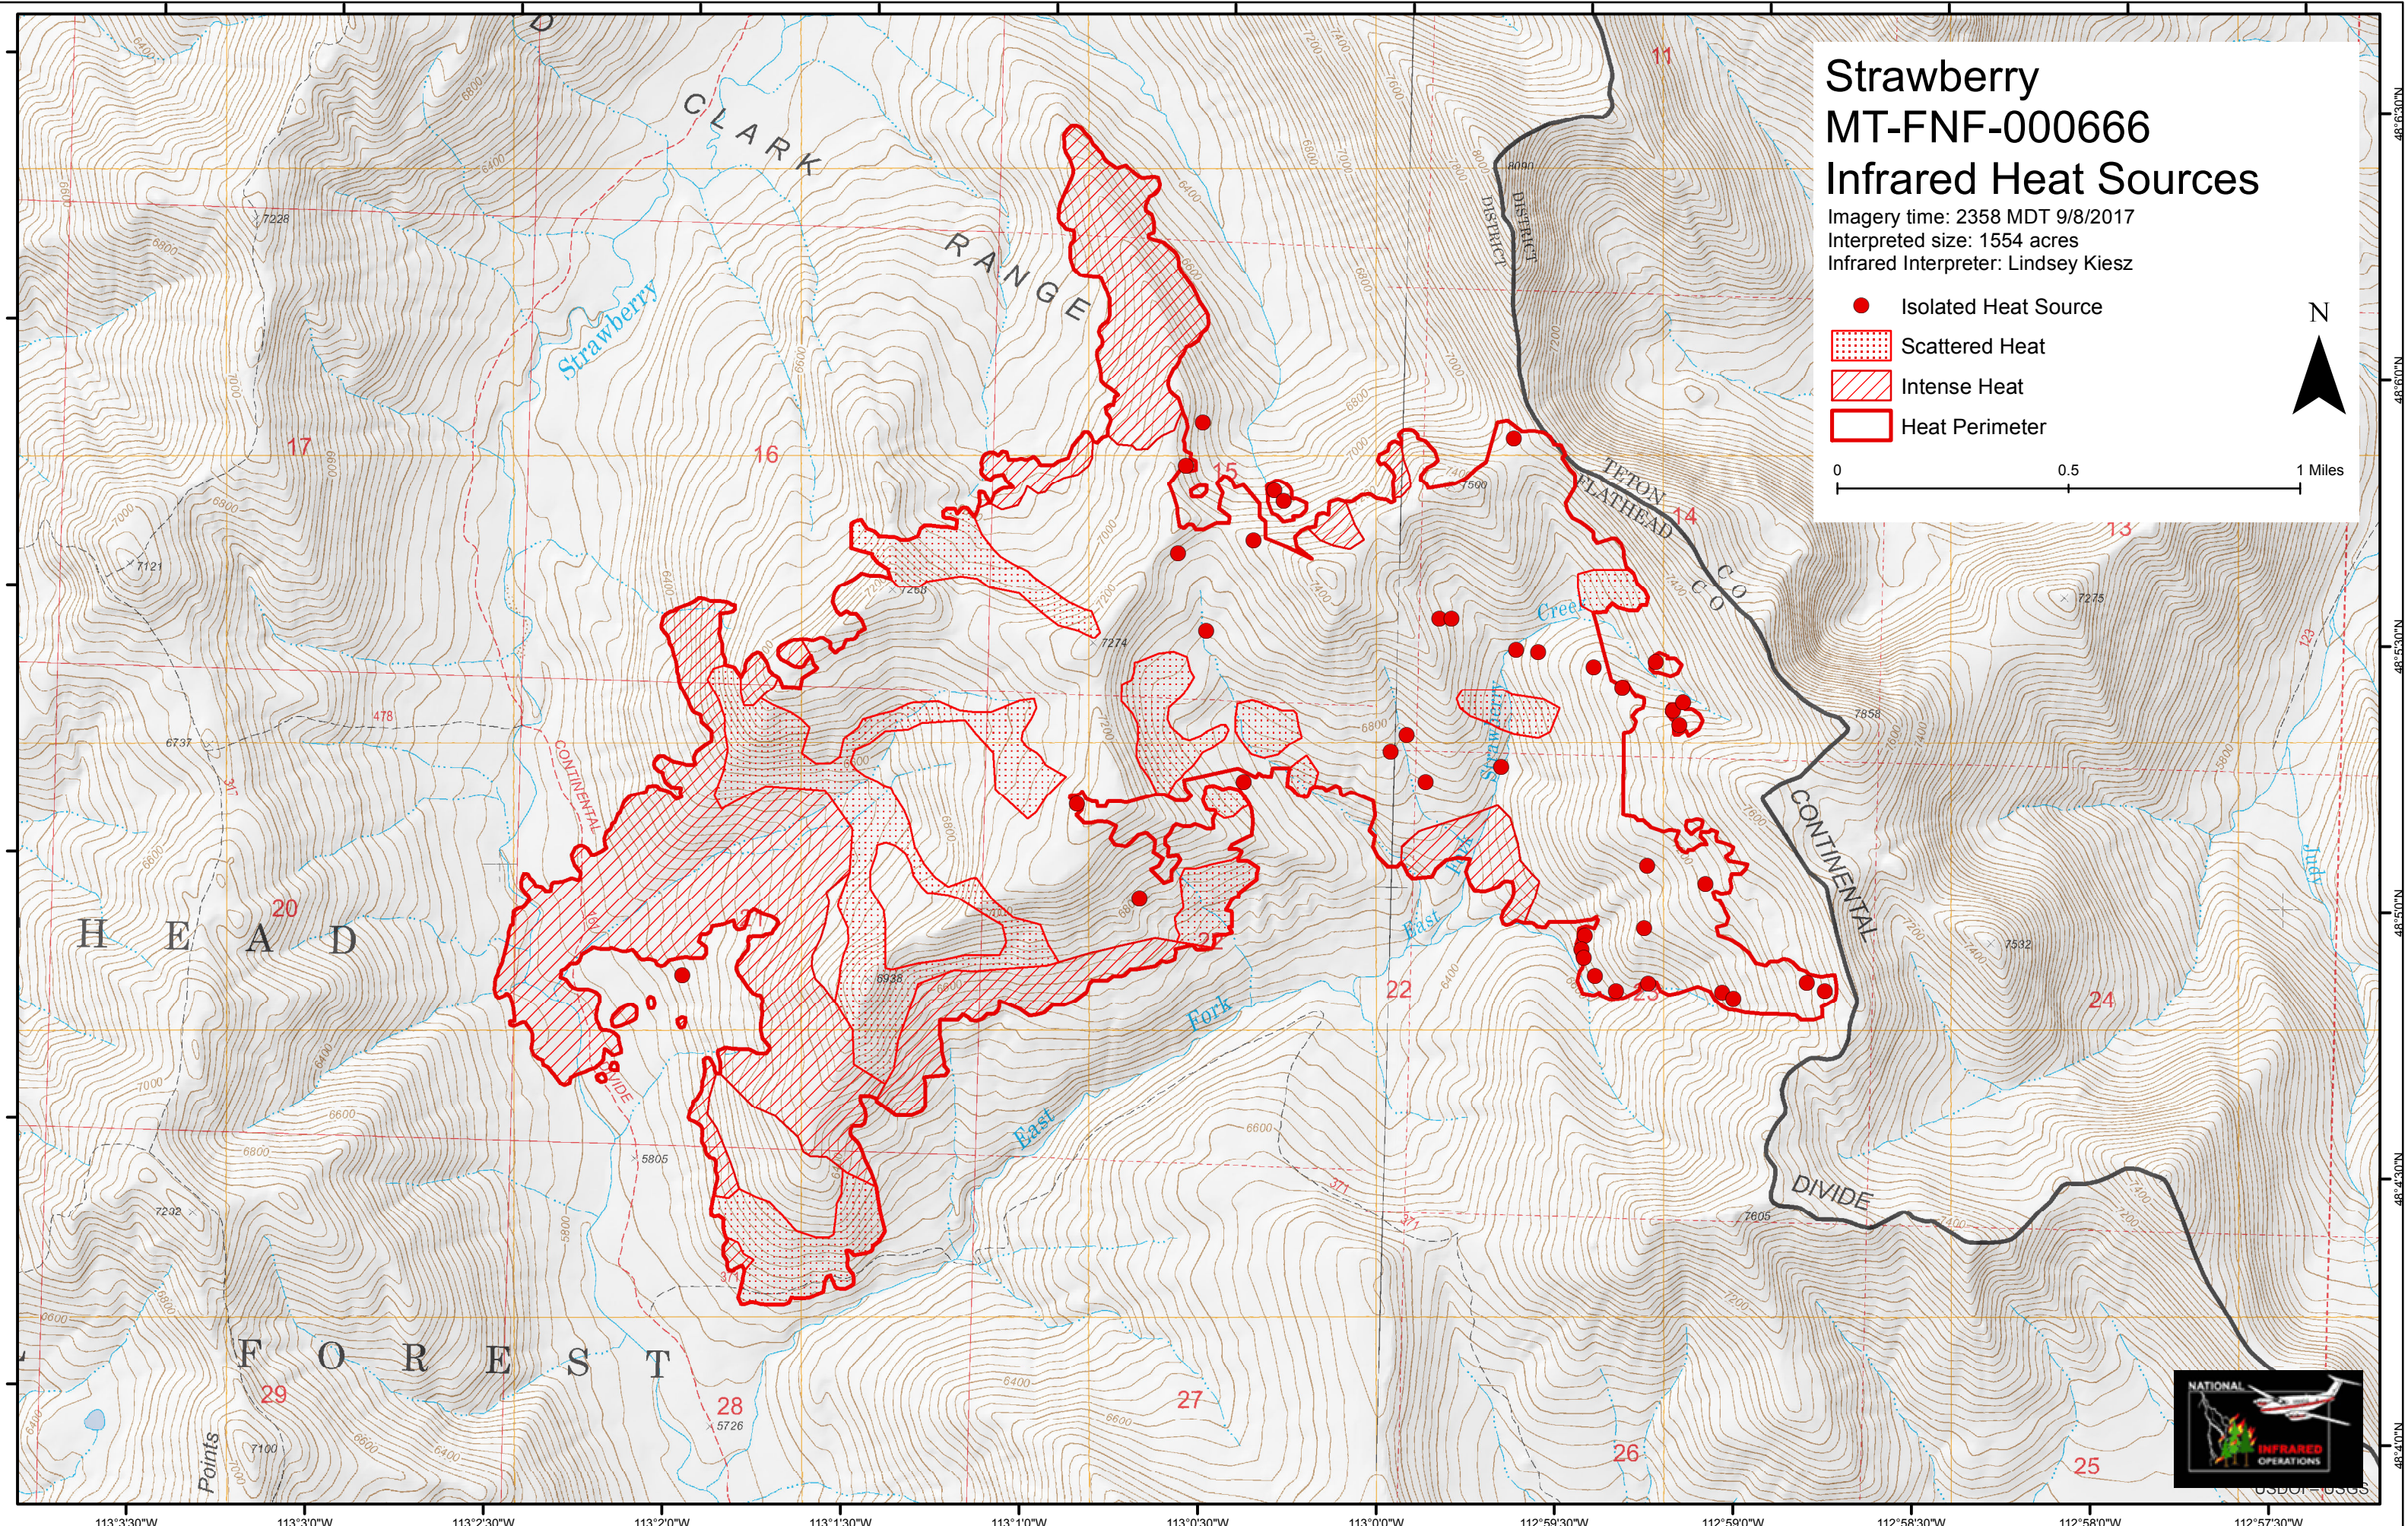

Strawberry MT-FNF-000666 Infrared Heat Sources

Imagery time: 2358 MDT 9/8/2017
Interpreted size: 1554 acres
Infrared Interpreter: Lindsey Kiesz

- Isolated Heat Source
- ▨ Scattered Heat
- ▧ Intense Heat
- ▭ Heat Perimeter

113°33'0"W 113°30'0"W 113°23'0"W 113°20'0"W 113°13'0"W 113°10'0"W 113°03'0"W 113°00'0"W 112°59'30"W 112°59'0"W 112°58'30"W 112°58'0"W 112°57'30"W