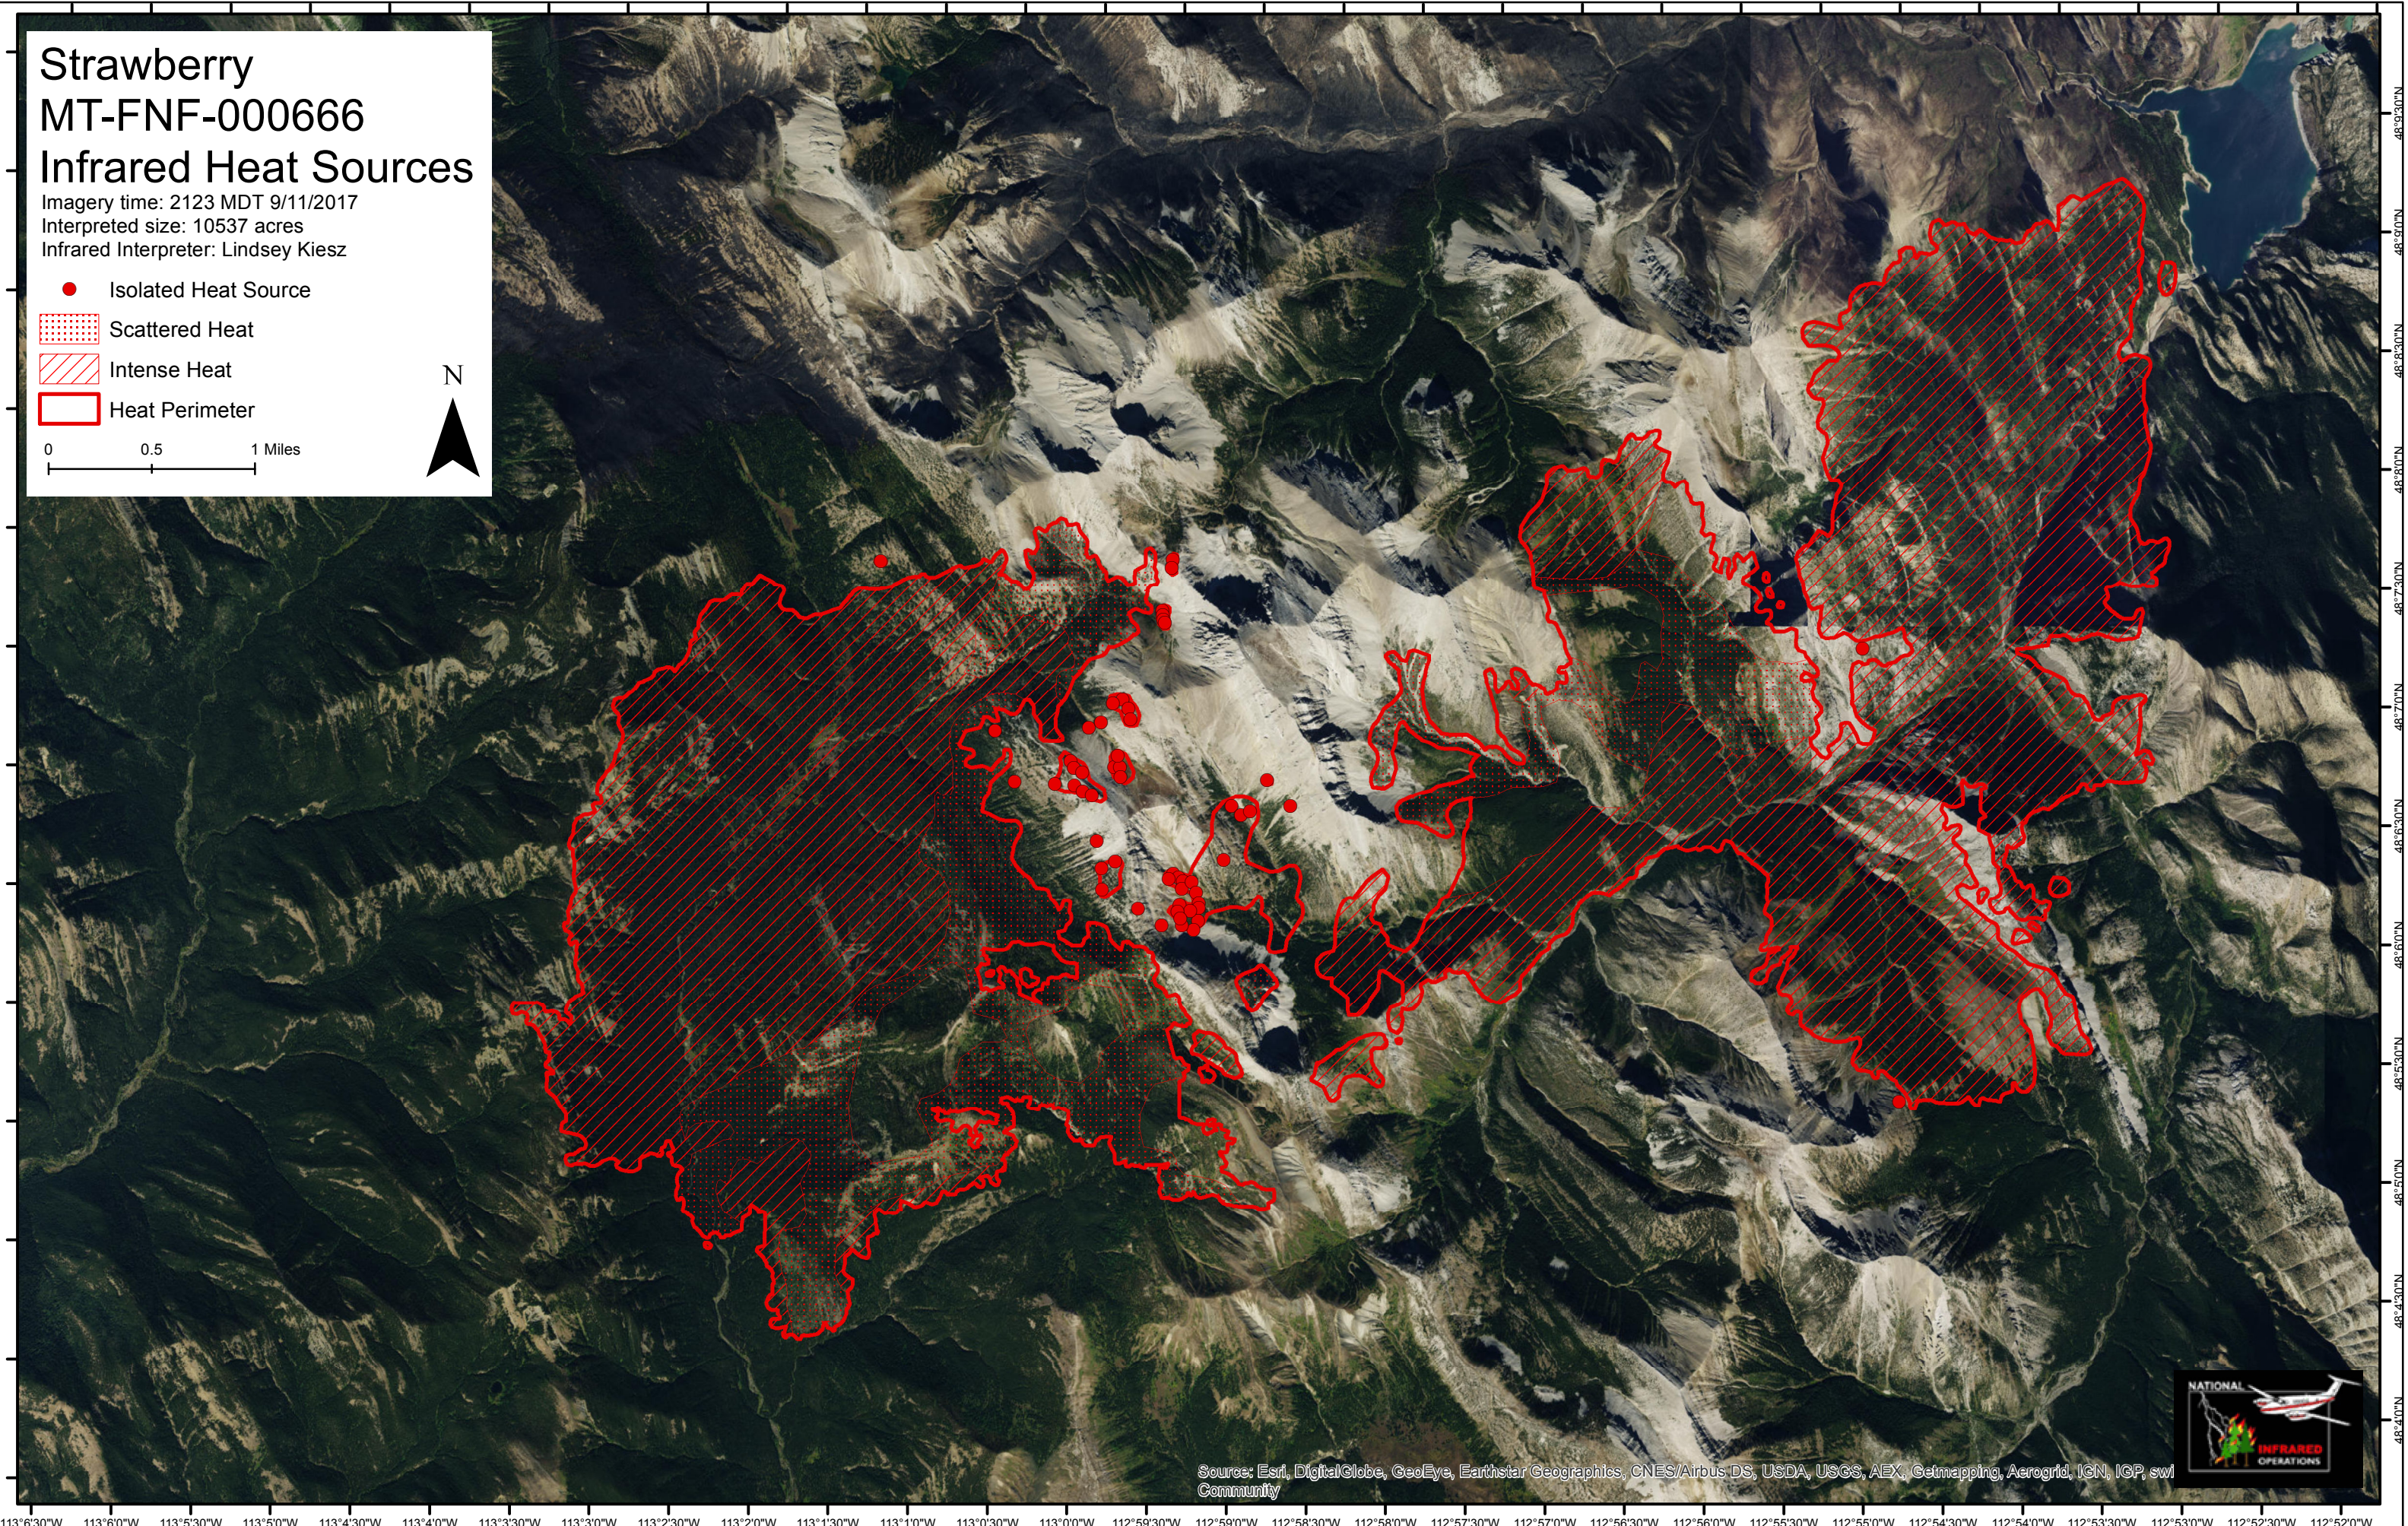

# Strawberry MT-FNF-000666 Infrared Heat Sources

Imagery time: 2123 MDT 9/11/2017  
Interpreted size: 10537 acres  
Infrared Interpreter: Lindsey Kiesz

- Isolated Heat Source
- ▨ Scattered Heat
- ▨ Intense Heat
- ▭ Heat Perimeter

0 0.5 1 Miles

Source: Esri, DigitalGlobe, GeoEye, Earthstar Geographics, CNES/Airbus DS, USDA, USGS, AEX, Getmapping, Aerogrid, IGN, IGP, swi Community

113°6'30"W 113°6'0"W 113°5'30"W 113°5'0"W 113°4'30"W 113°4'0"W 113°3'30"W 113°3'0"W 113°2'30"W 113°2'0"W 113°1'30"W 113°1'0"W 113°0'30"W 113°0'0"W 112°59'30"W 112°59'0"W 112°58'30"W 112°58'0"W 112°57'30"W 112°57'0"W 112°56'30"W 112°56'0"W 112°55'30"W 112°55'0"W 112°54'30"W 112°54'0"W 112°53'30"W 112°53'0"W 112°52'30"W 112°52'0"W

48°4'0"N 48°4'30"N 48°5'0"N 48°5'30"N 48°6'0"N 48°6'30"N 48°7'0"N 48°7'30"N 48°8'0"N 48°8'30"N 48°9'0"N 48°9'30"N