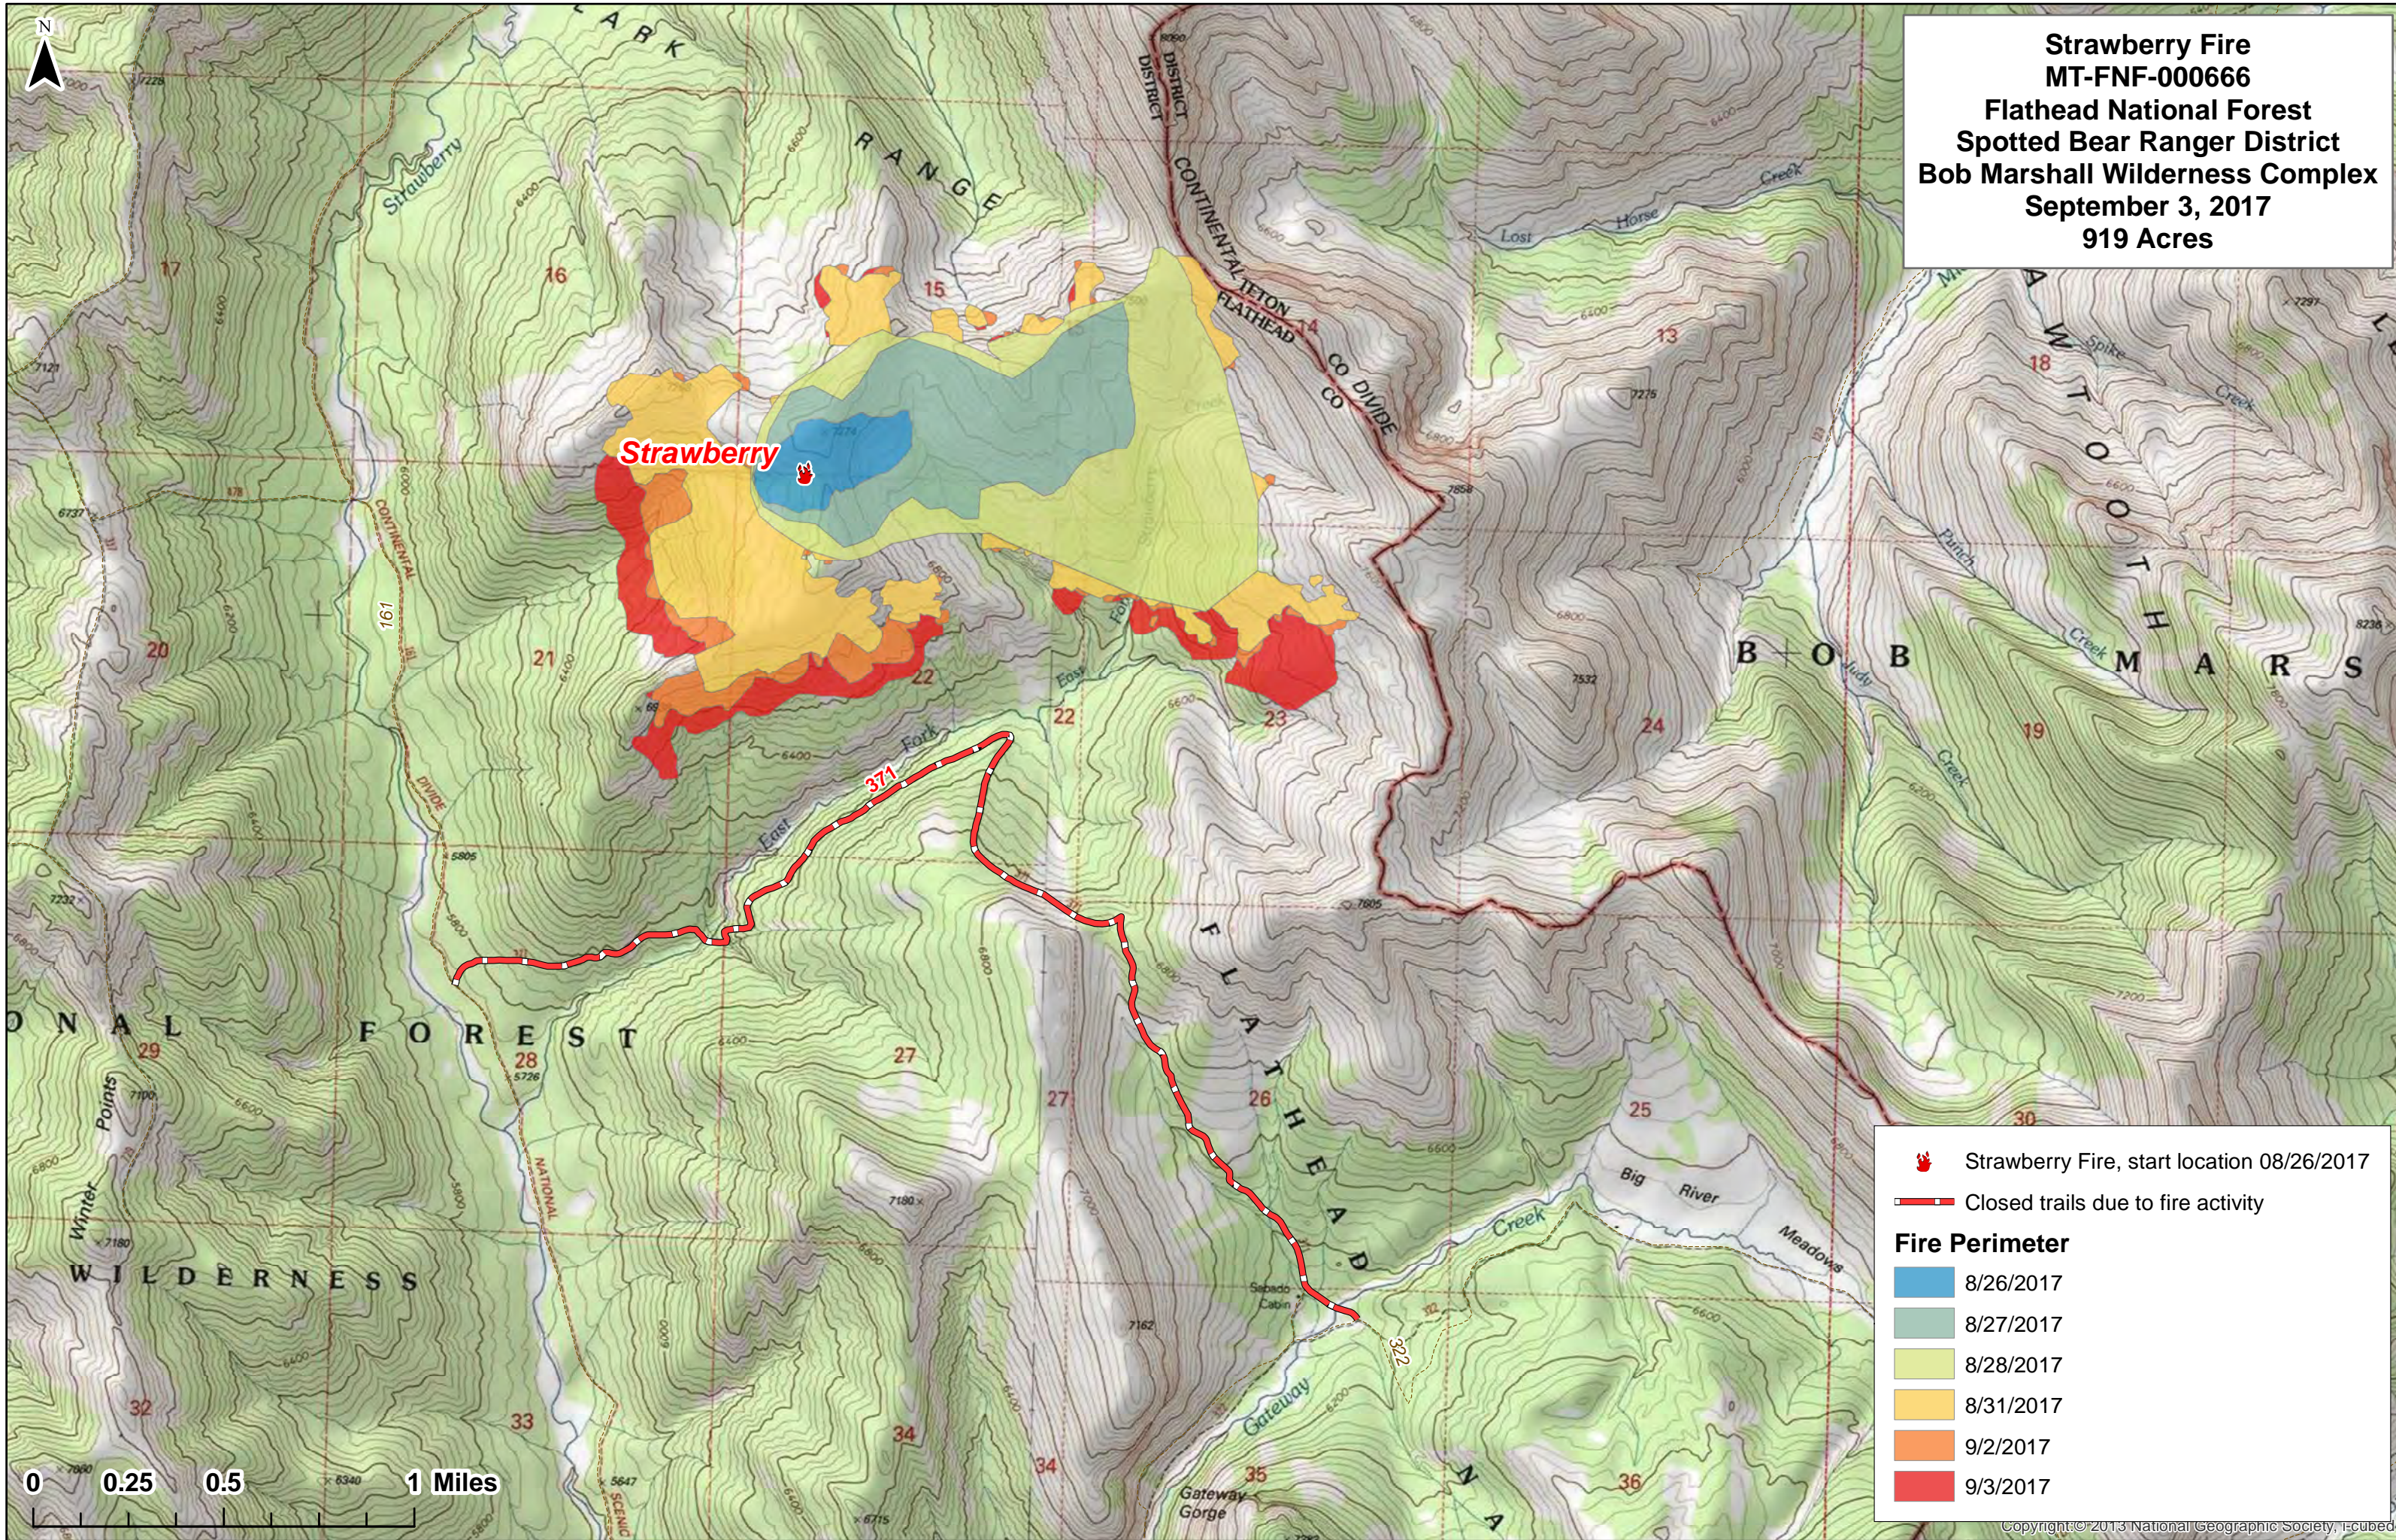

Strawberry Fire
MT-FNF-000666
Flathead National Forest
Spotted Bear Ranger District
Bob Marshall Wilderness Complex
September 3, 2017
919 Acres

-  Strawberry Fire, start location 08/26/2017
-  Closed trails due to fire activity
- Fire Perimeter**
-  8/26/2017
-  8/27/2017
-  8/28/2017
-  8/31/2017
-  9/2/2017
-  9/3/2017

0 0.25 0.5 1 Miles