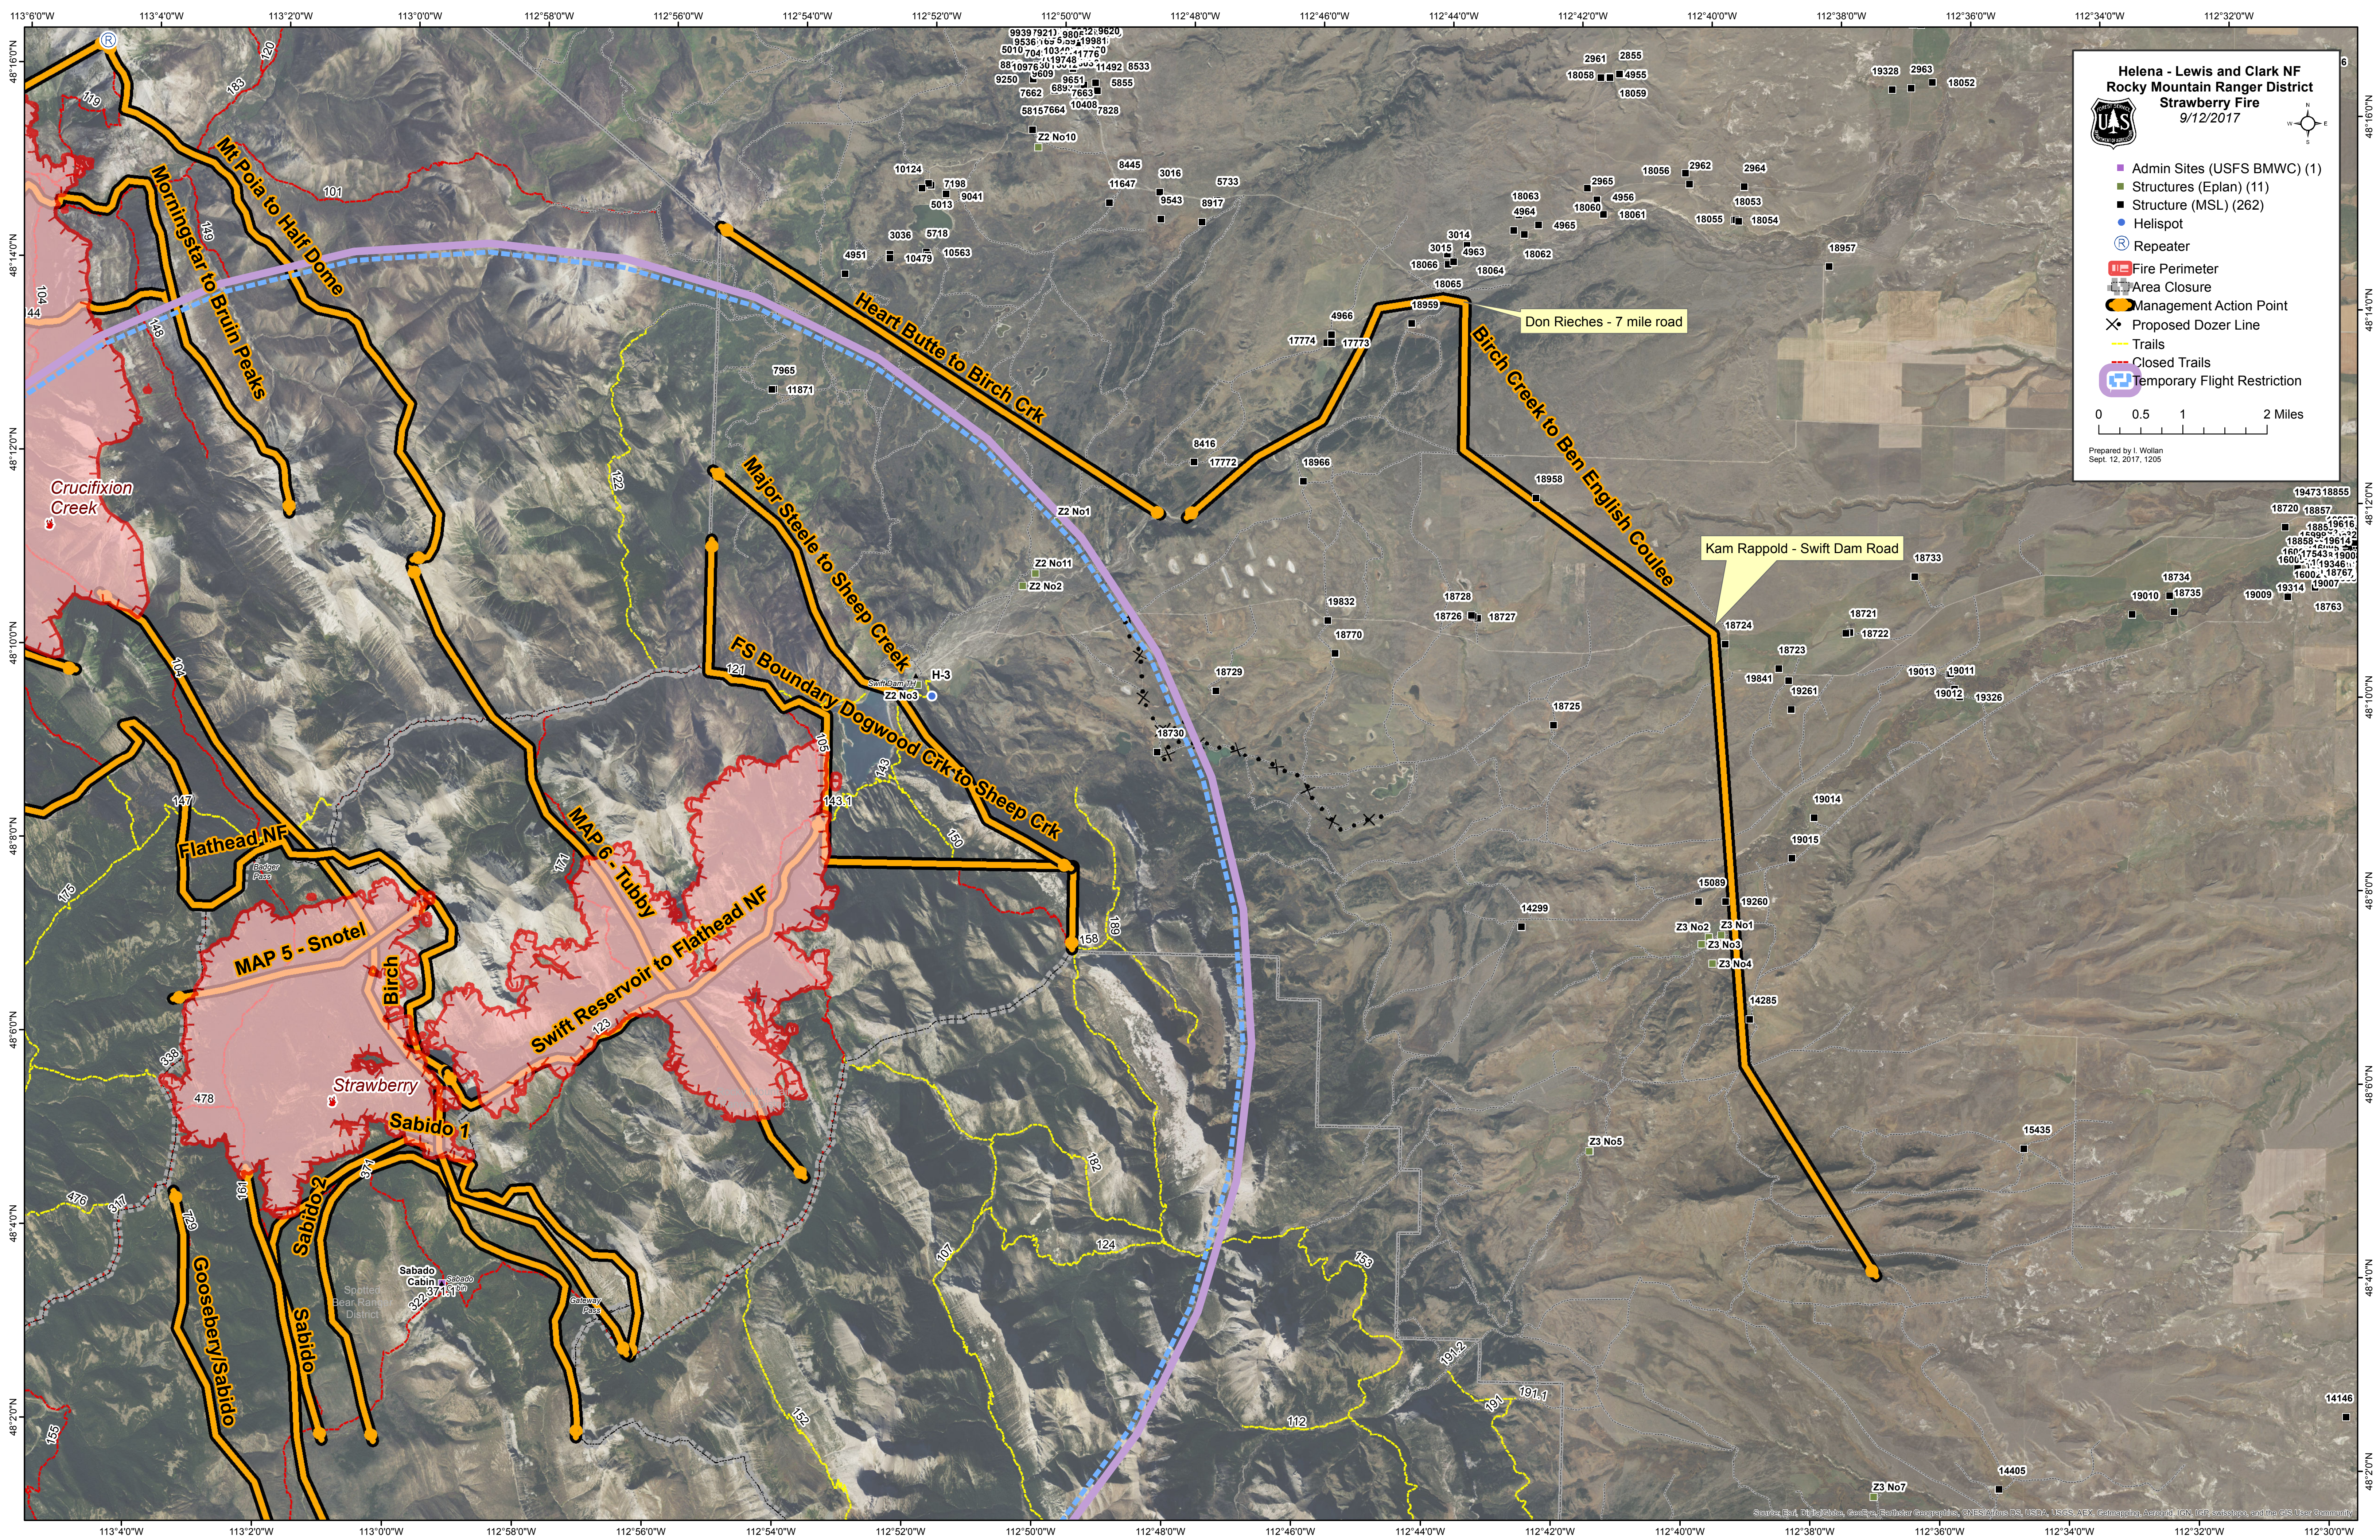

Helena - Lewis and Clark NF Rocky Mountain Ranger District Strawberry Fire 9/12/2017

- Admin Sites (USFS BMWC) (1)
- Structures (Eplan) (11)
- Structure (MSL) (262)
- Helispot
- Repeater
- Fire Perimeter
- Area Closure
- Management Action Point
- Proposed Dozer Line
- Trails
- Closed Trails
- Temporary Flight Restriction

0 0.5 1 2 Miles

Prepared by I. Wollan
Sept. 12, 2017, 1205

Don Rieches - 7 mile road

Kam Rappold - Swift Dam Road