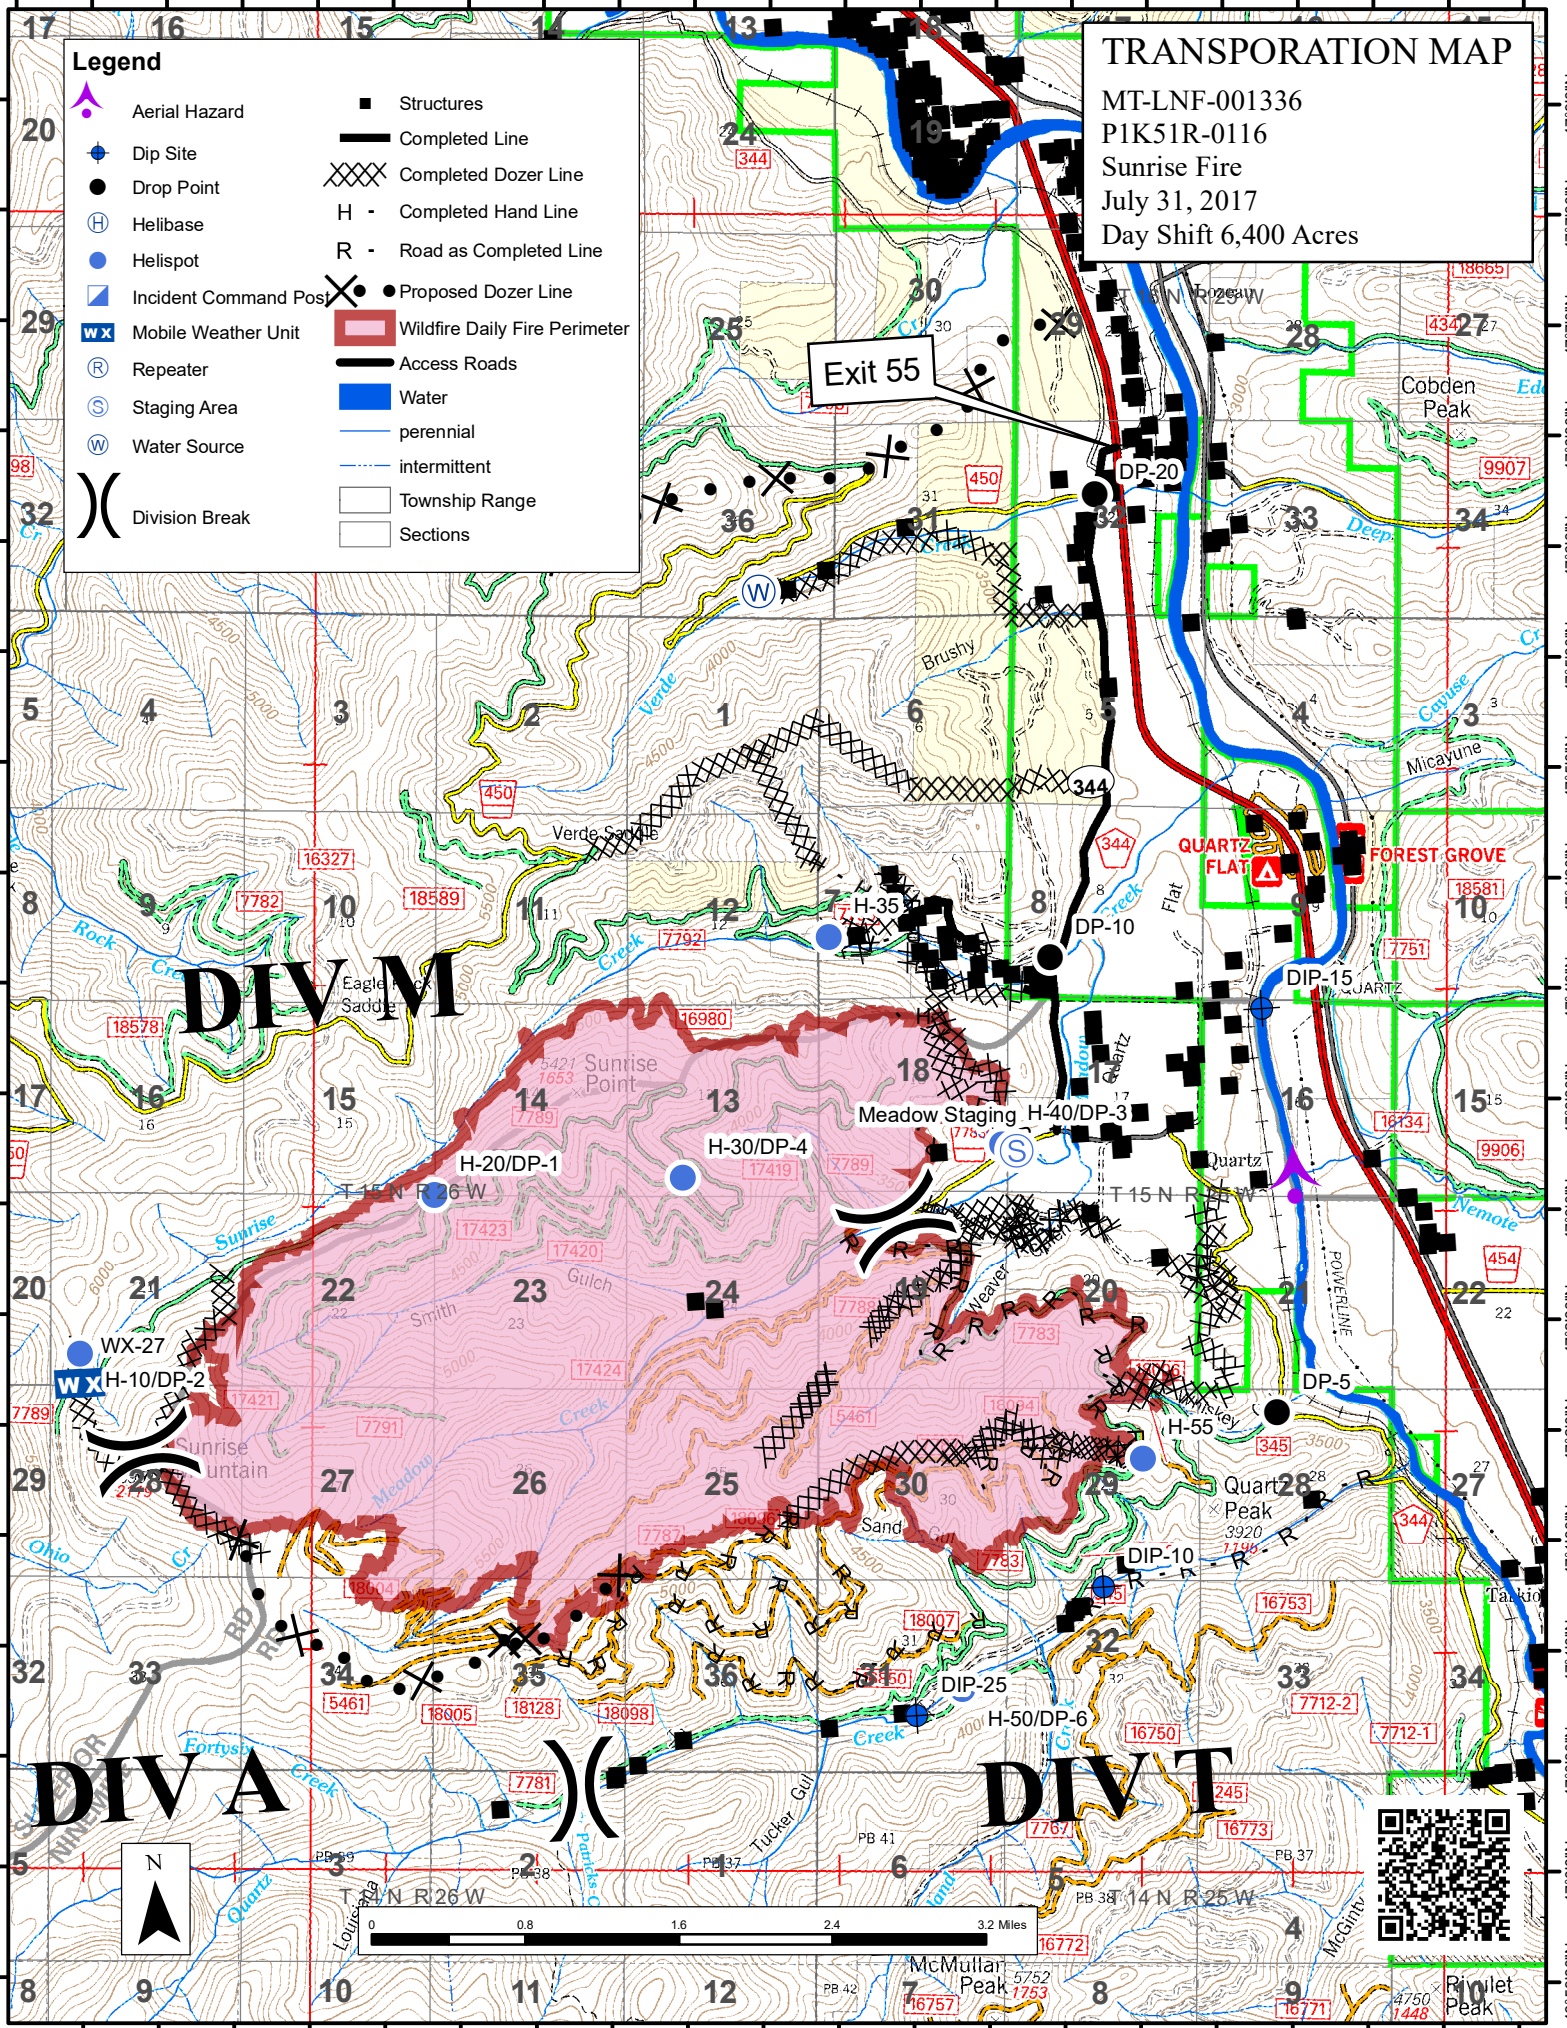

TRANSPORTATION MAP

MT-LNF-001336
P1K51R-0116
Sunrise Fire
July 31, 2017
Day Shift 6,400 Acres

Legend

- | | | | |
|--|-----------------------|--|-------------------------------|
| | Aerial Hazard | | Structures |
| | Dip Site | | Completed Line |
| | Drop Point | | Completed Dozer Line |
| | Helibase | | Completed Hand Line |
| | Helispot | | R - Road as Completed Line |
| | Incident Command Post | | Proposed Dozer Line |
| | Mobile Weather Unit | | Wildfire Daily Fire Perimeter |
| | Repeater | | Access Roads |
| | Staging Area | | Water |
| | Water Source | | perennial |
| | Division Break | | intermittent |
| | | | Township Range |
| | | | Sections |

DIV M

DIV A

DIV T