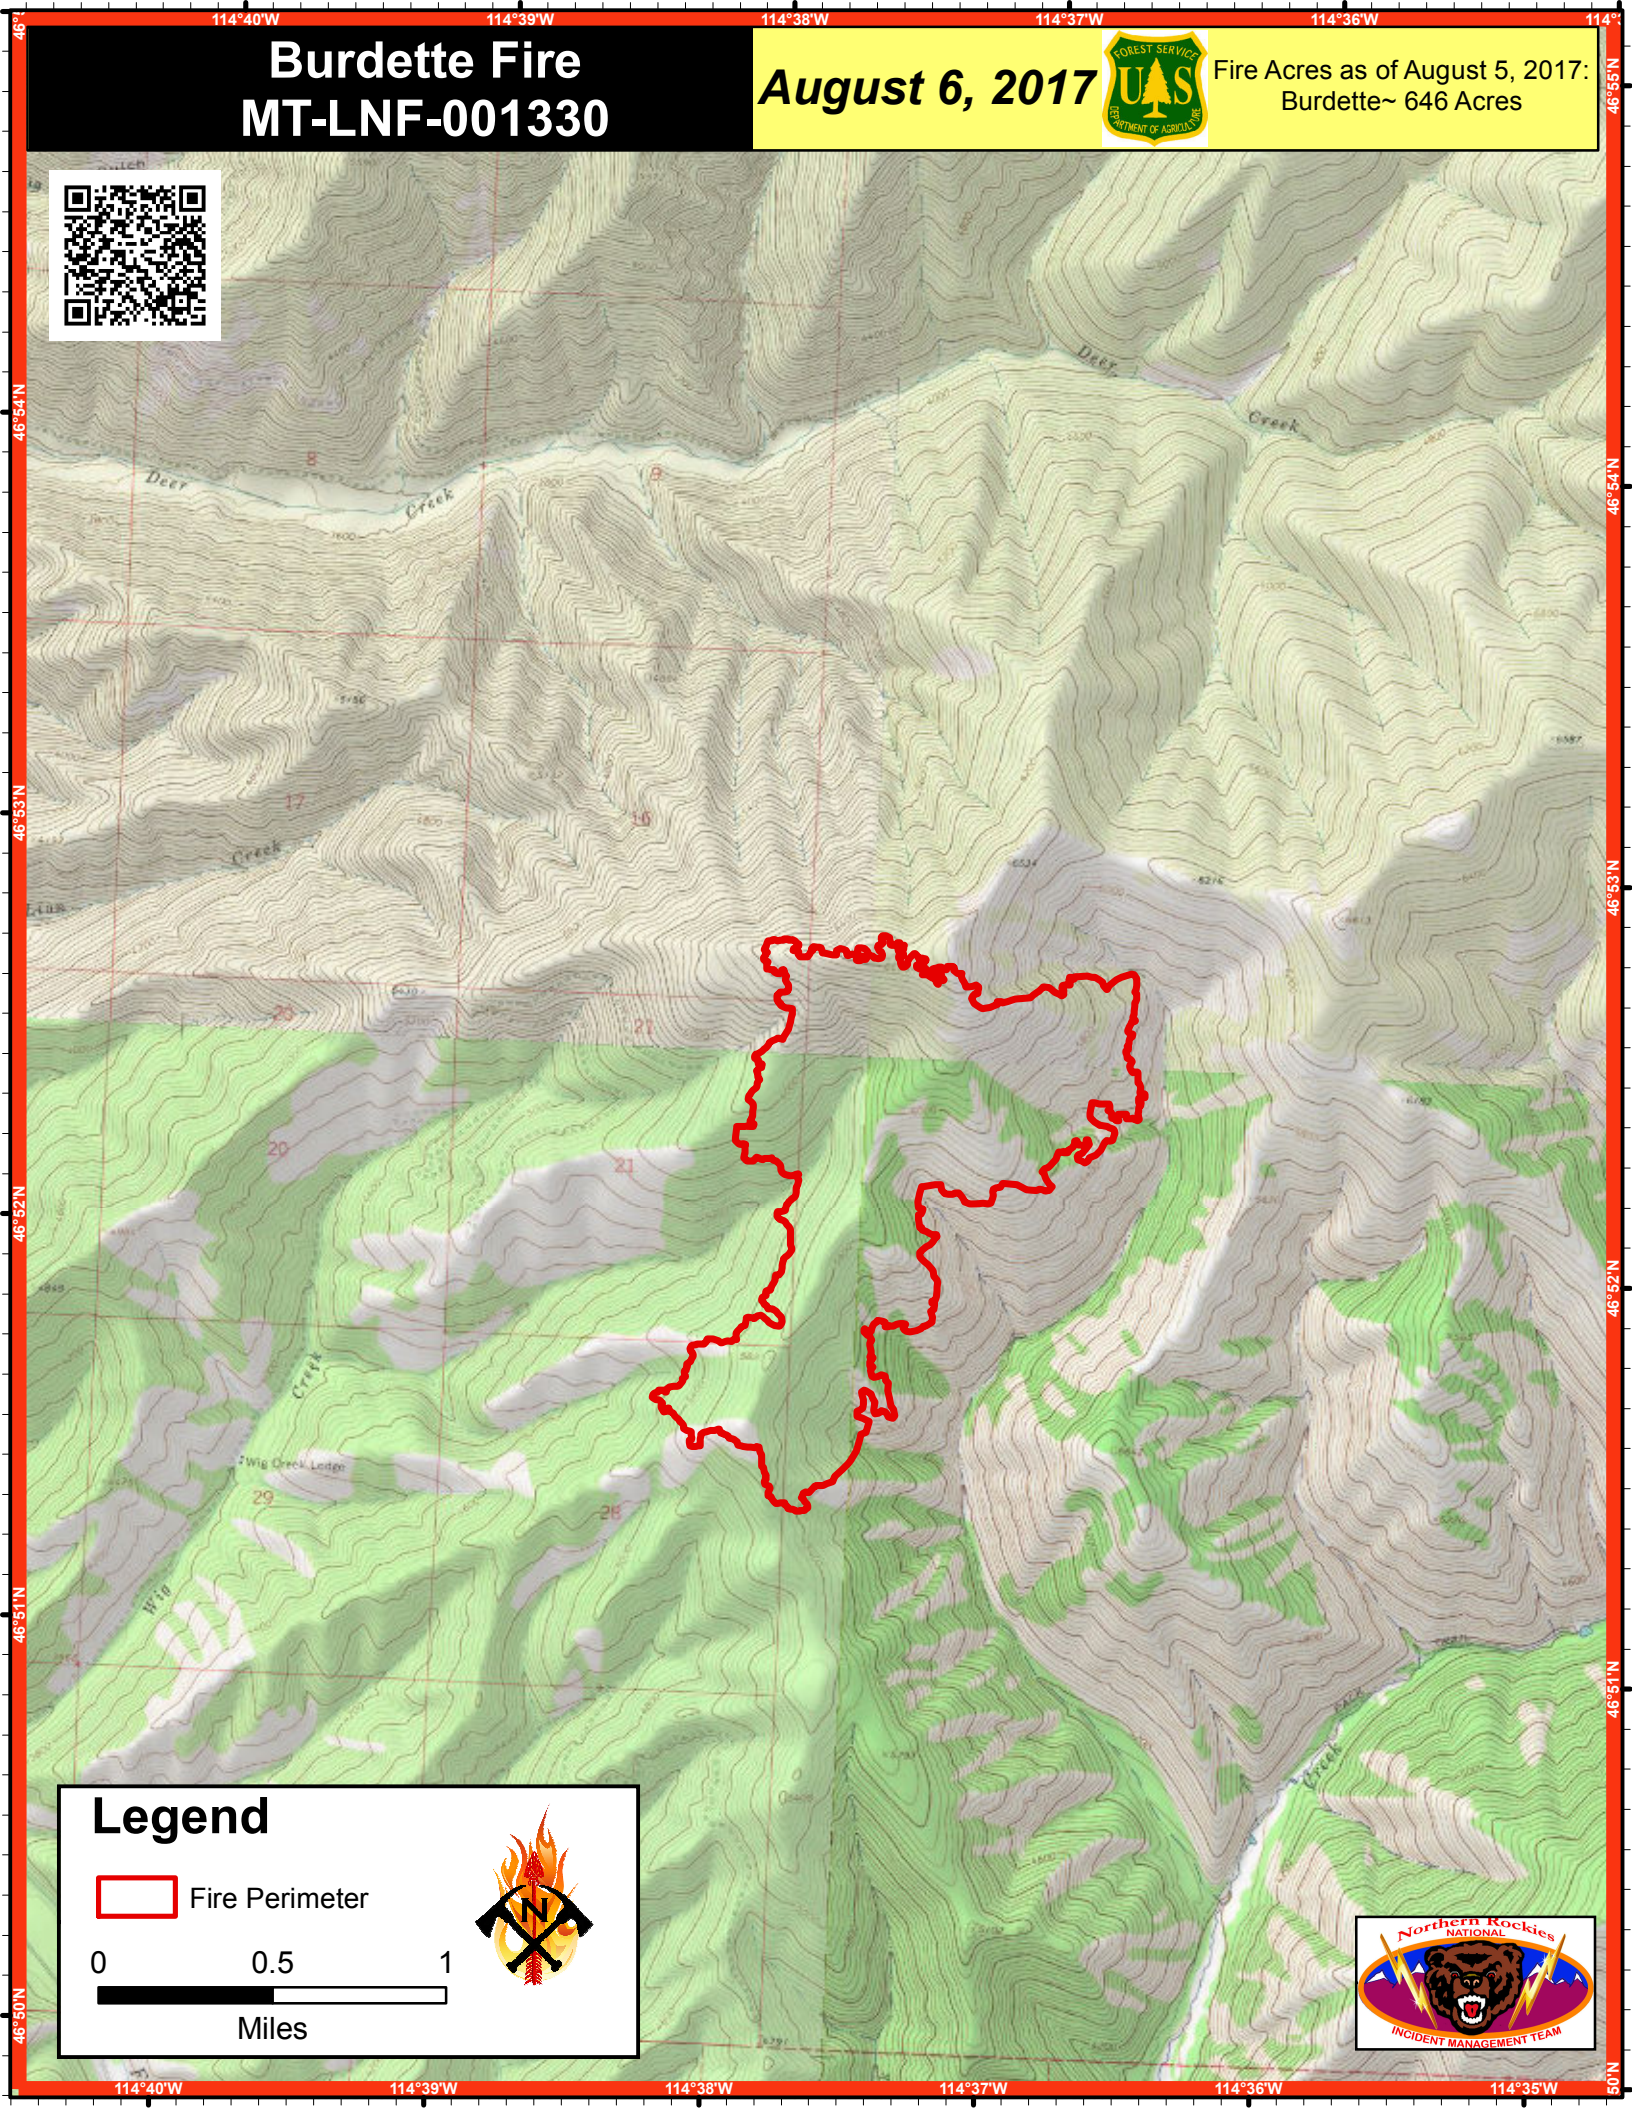

# Burdette Fire MT-LNF-001330

August 6, 2017

Fire Acres as of August 5, 2017:  
Burdette~ 646 Acres

## Legend

 Fire Perimeter

0 0.5 1  
Miles