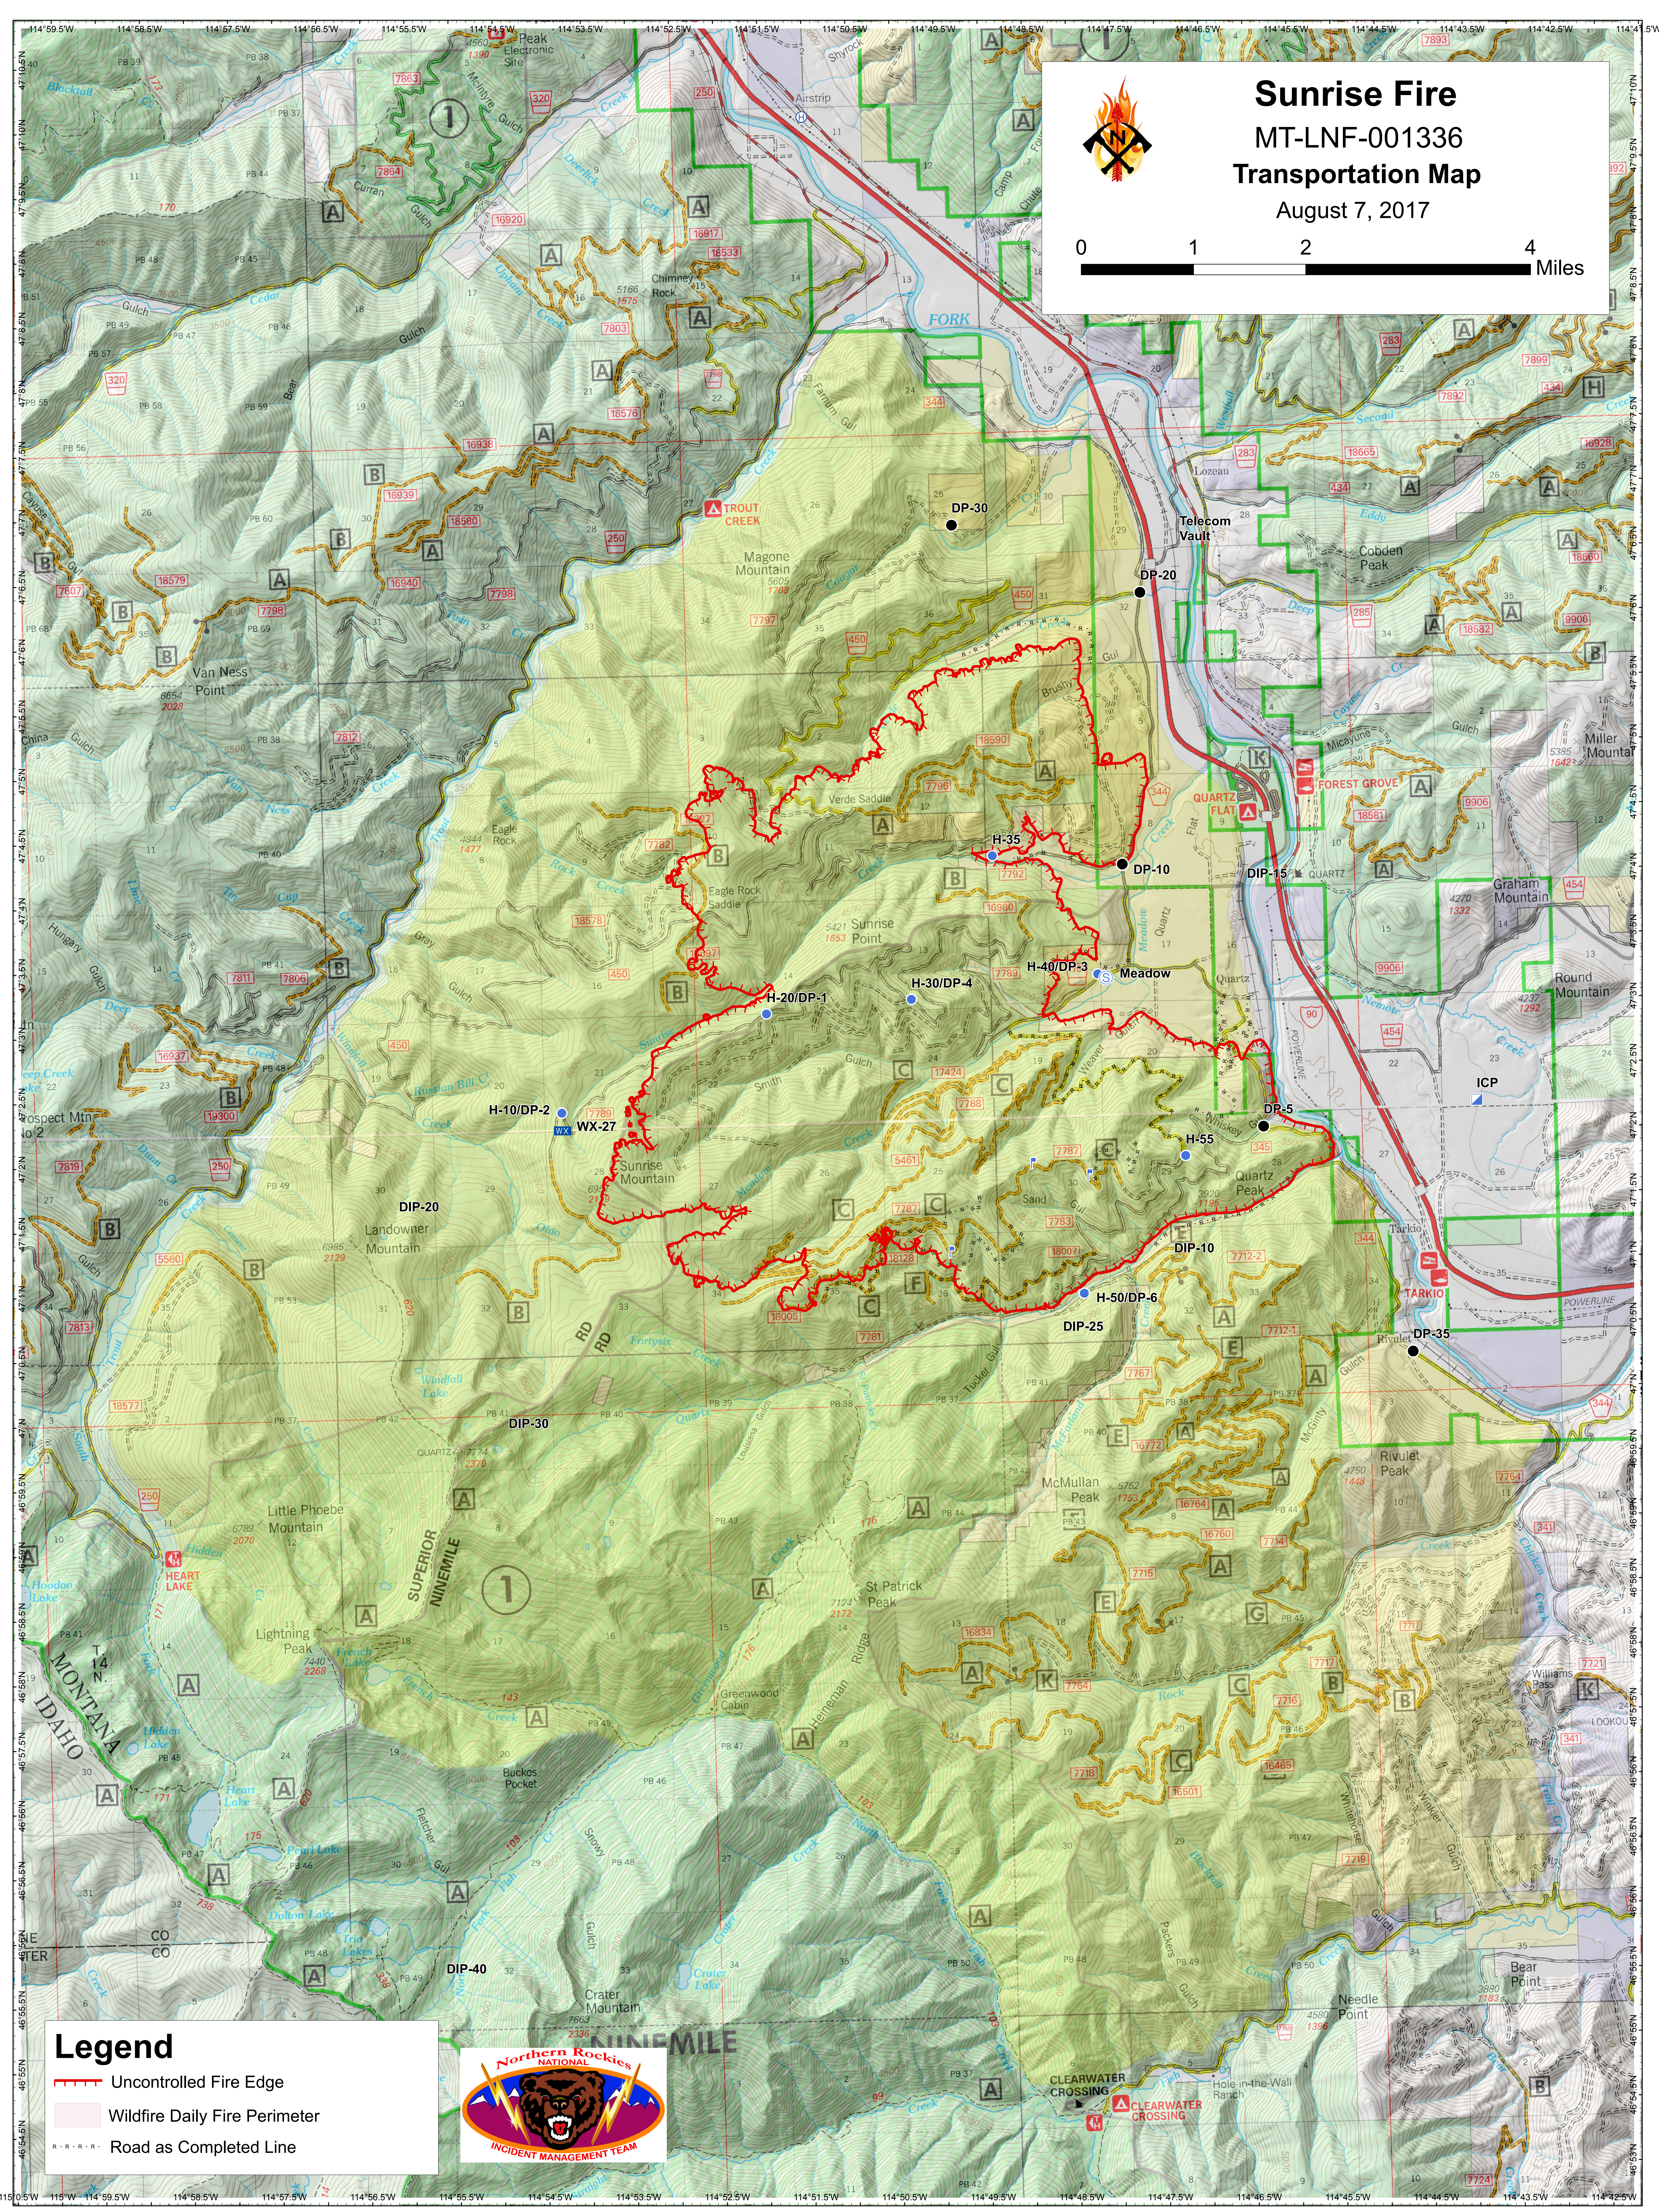

Sunrise Fire MT-LNF-001336 Transportation Map August 7, 2017

Legend

- Uncontrolled Fire Edge
- Wildfire Daily Fire Perimeter
- Road as Completed Line