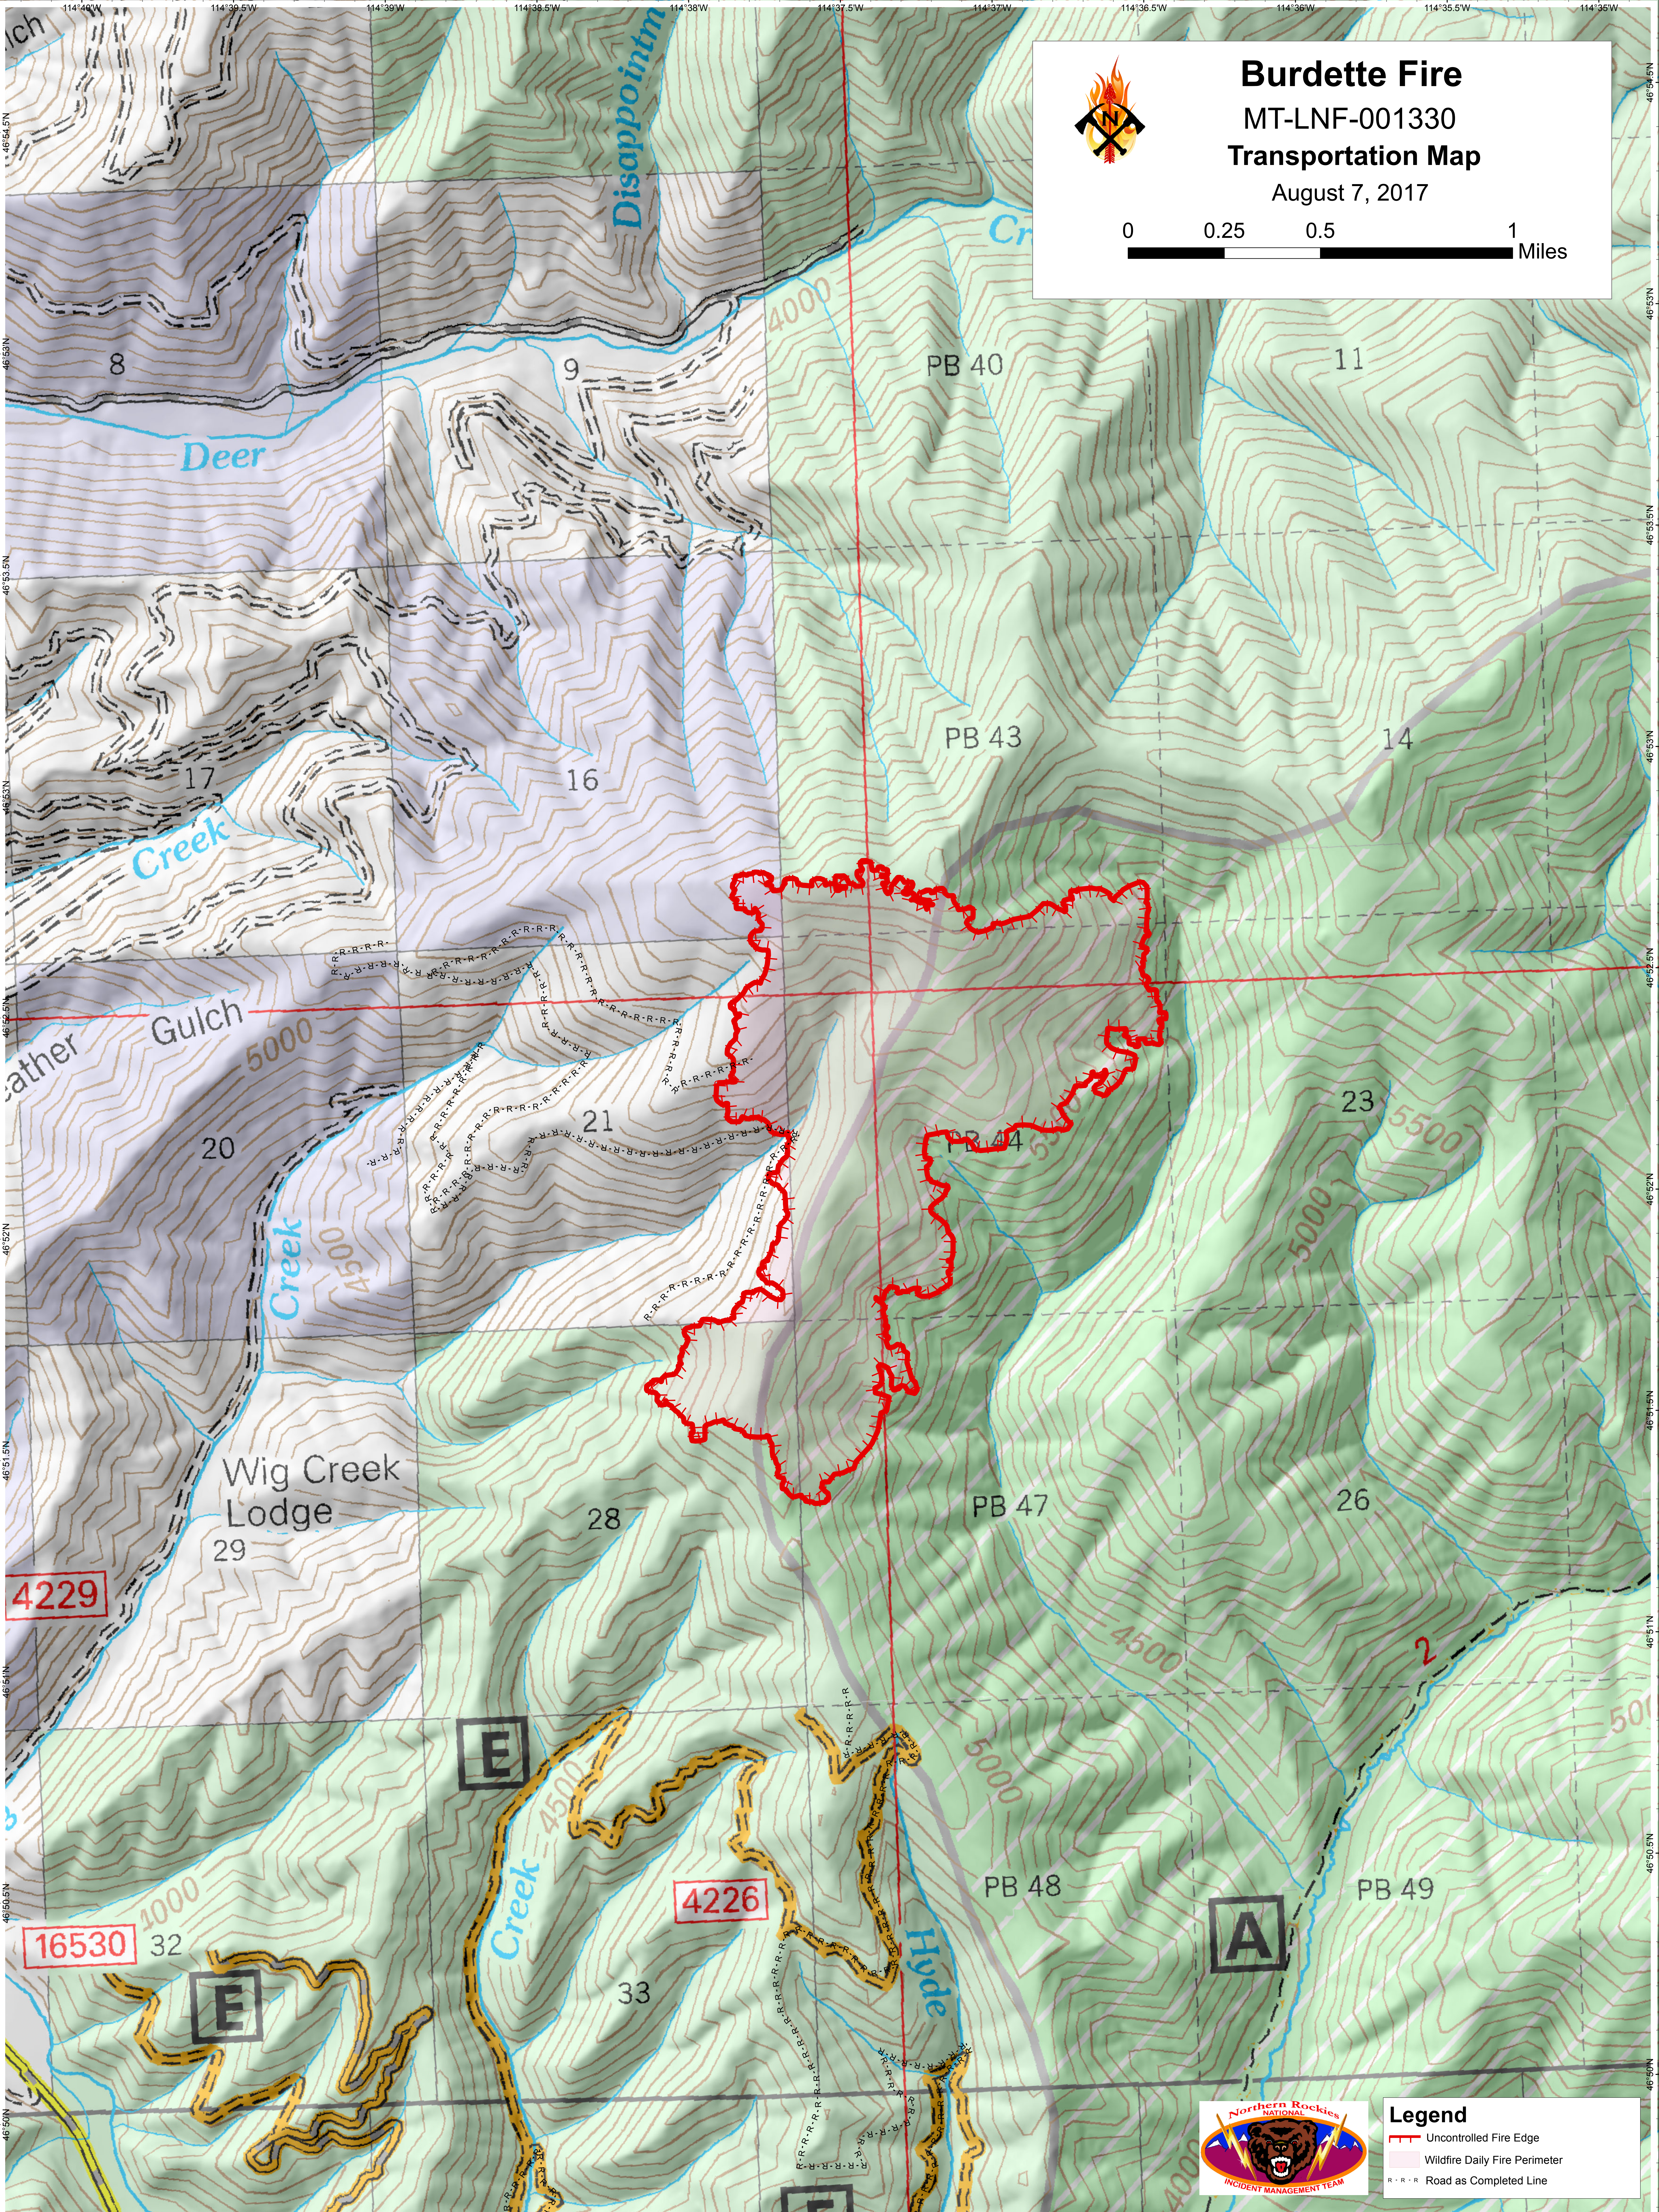

Burdette Fire

MT-LNF-001330

Transportation Map

August 7, 2017

Legend	
	Uncontrolled Fire Edge
	Wildfire Daily Fire Perimeter
	R-R-R Road as Completed Line