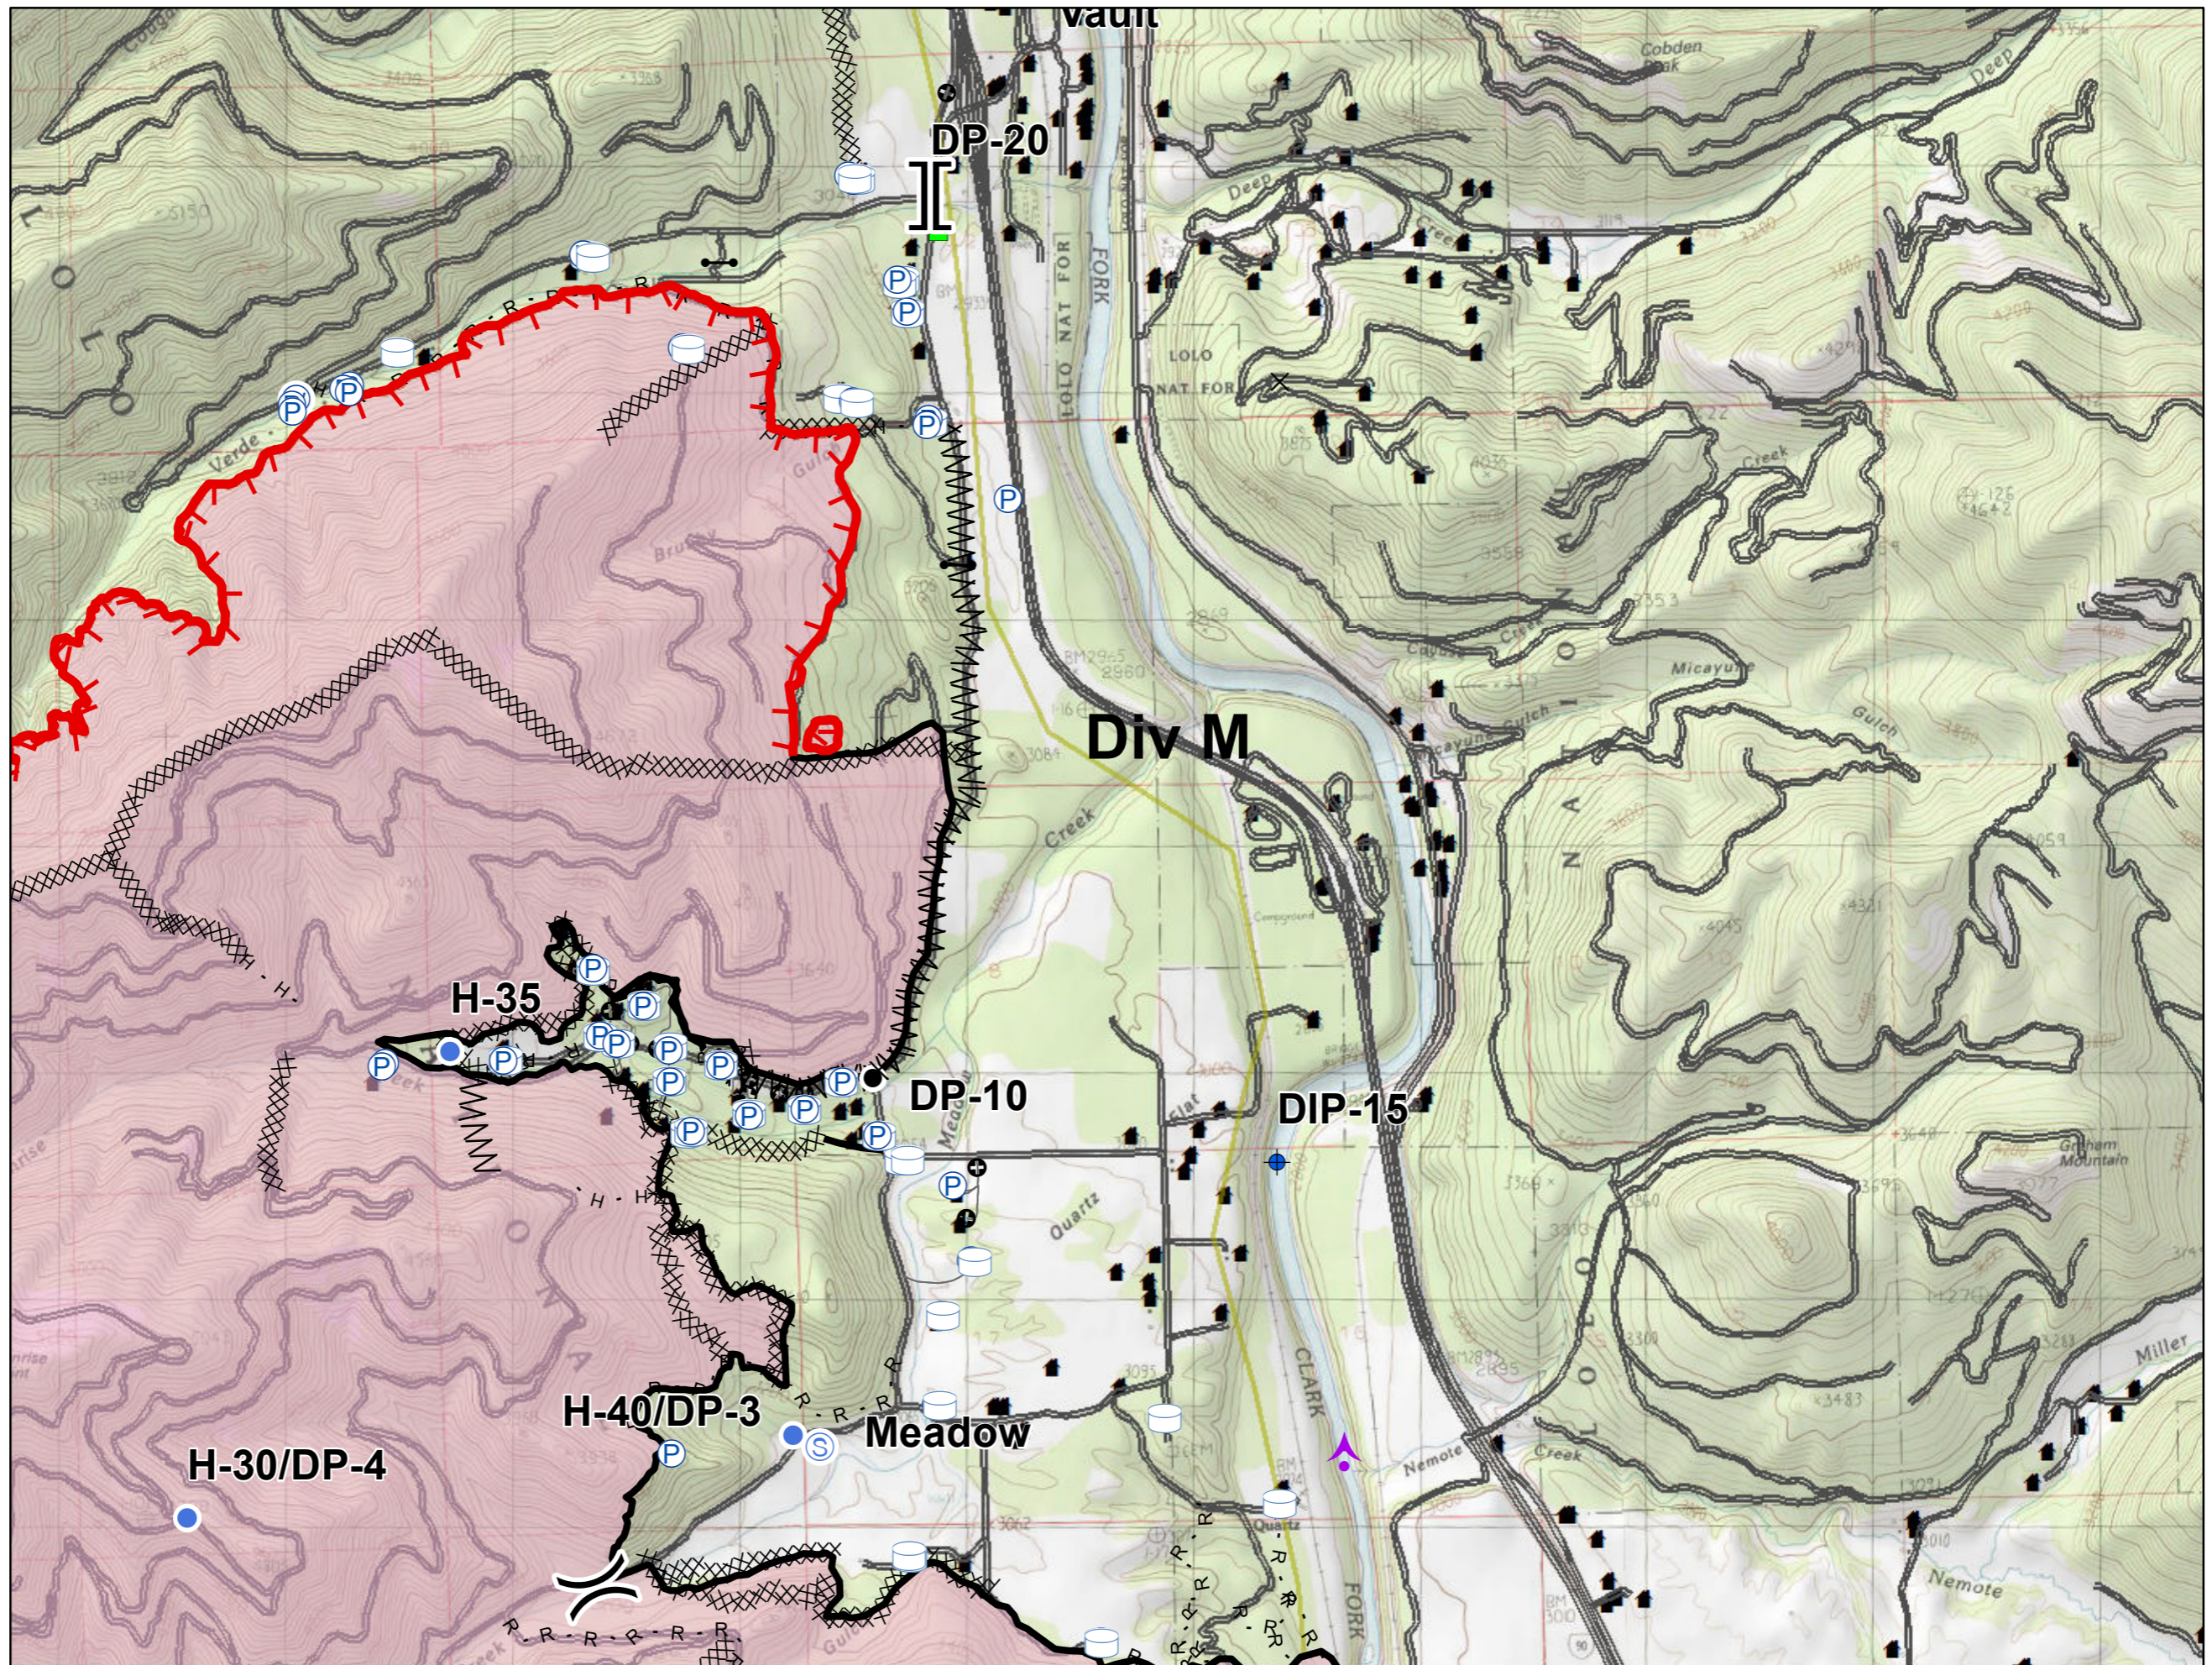

## IAP Map

**Legend**

-  Dip Site
-  Helispot
-  Uncontrolled Fire Edge
-  Completed Line
-  Completed Dozer Line
-  Completed Hand Line
-  Road as Completed Line
-  Wildfire Daily Fire Perimeter
-  Road
-  Structure

**Legend**

- Dip Site
- Helispot
- Uncontrolled Fire Edge
- Completed Line
- Completed Dozer Line
- Completed Hand Line
- Road as Completed Line
- Wildfire Daily Fire Perimeter
- Road
- Structure

0 0.25 0.5 1 Miles