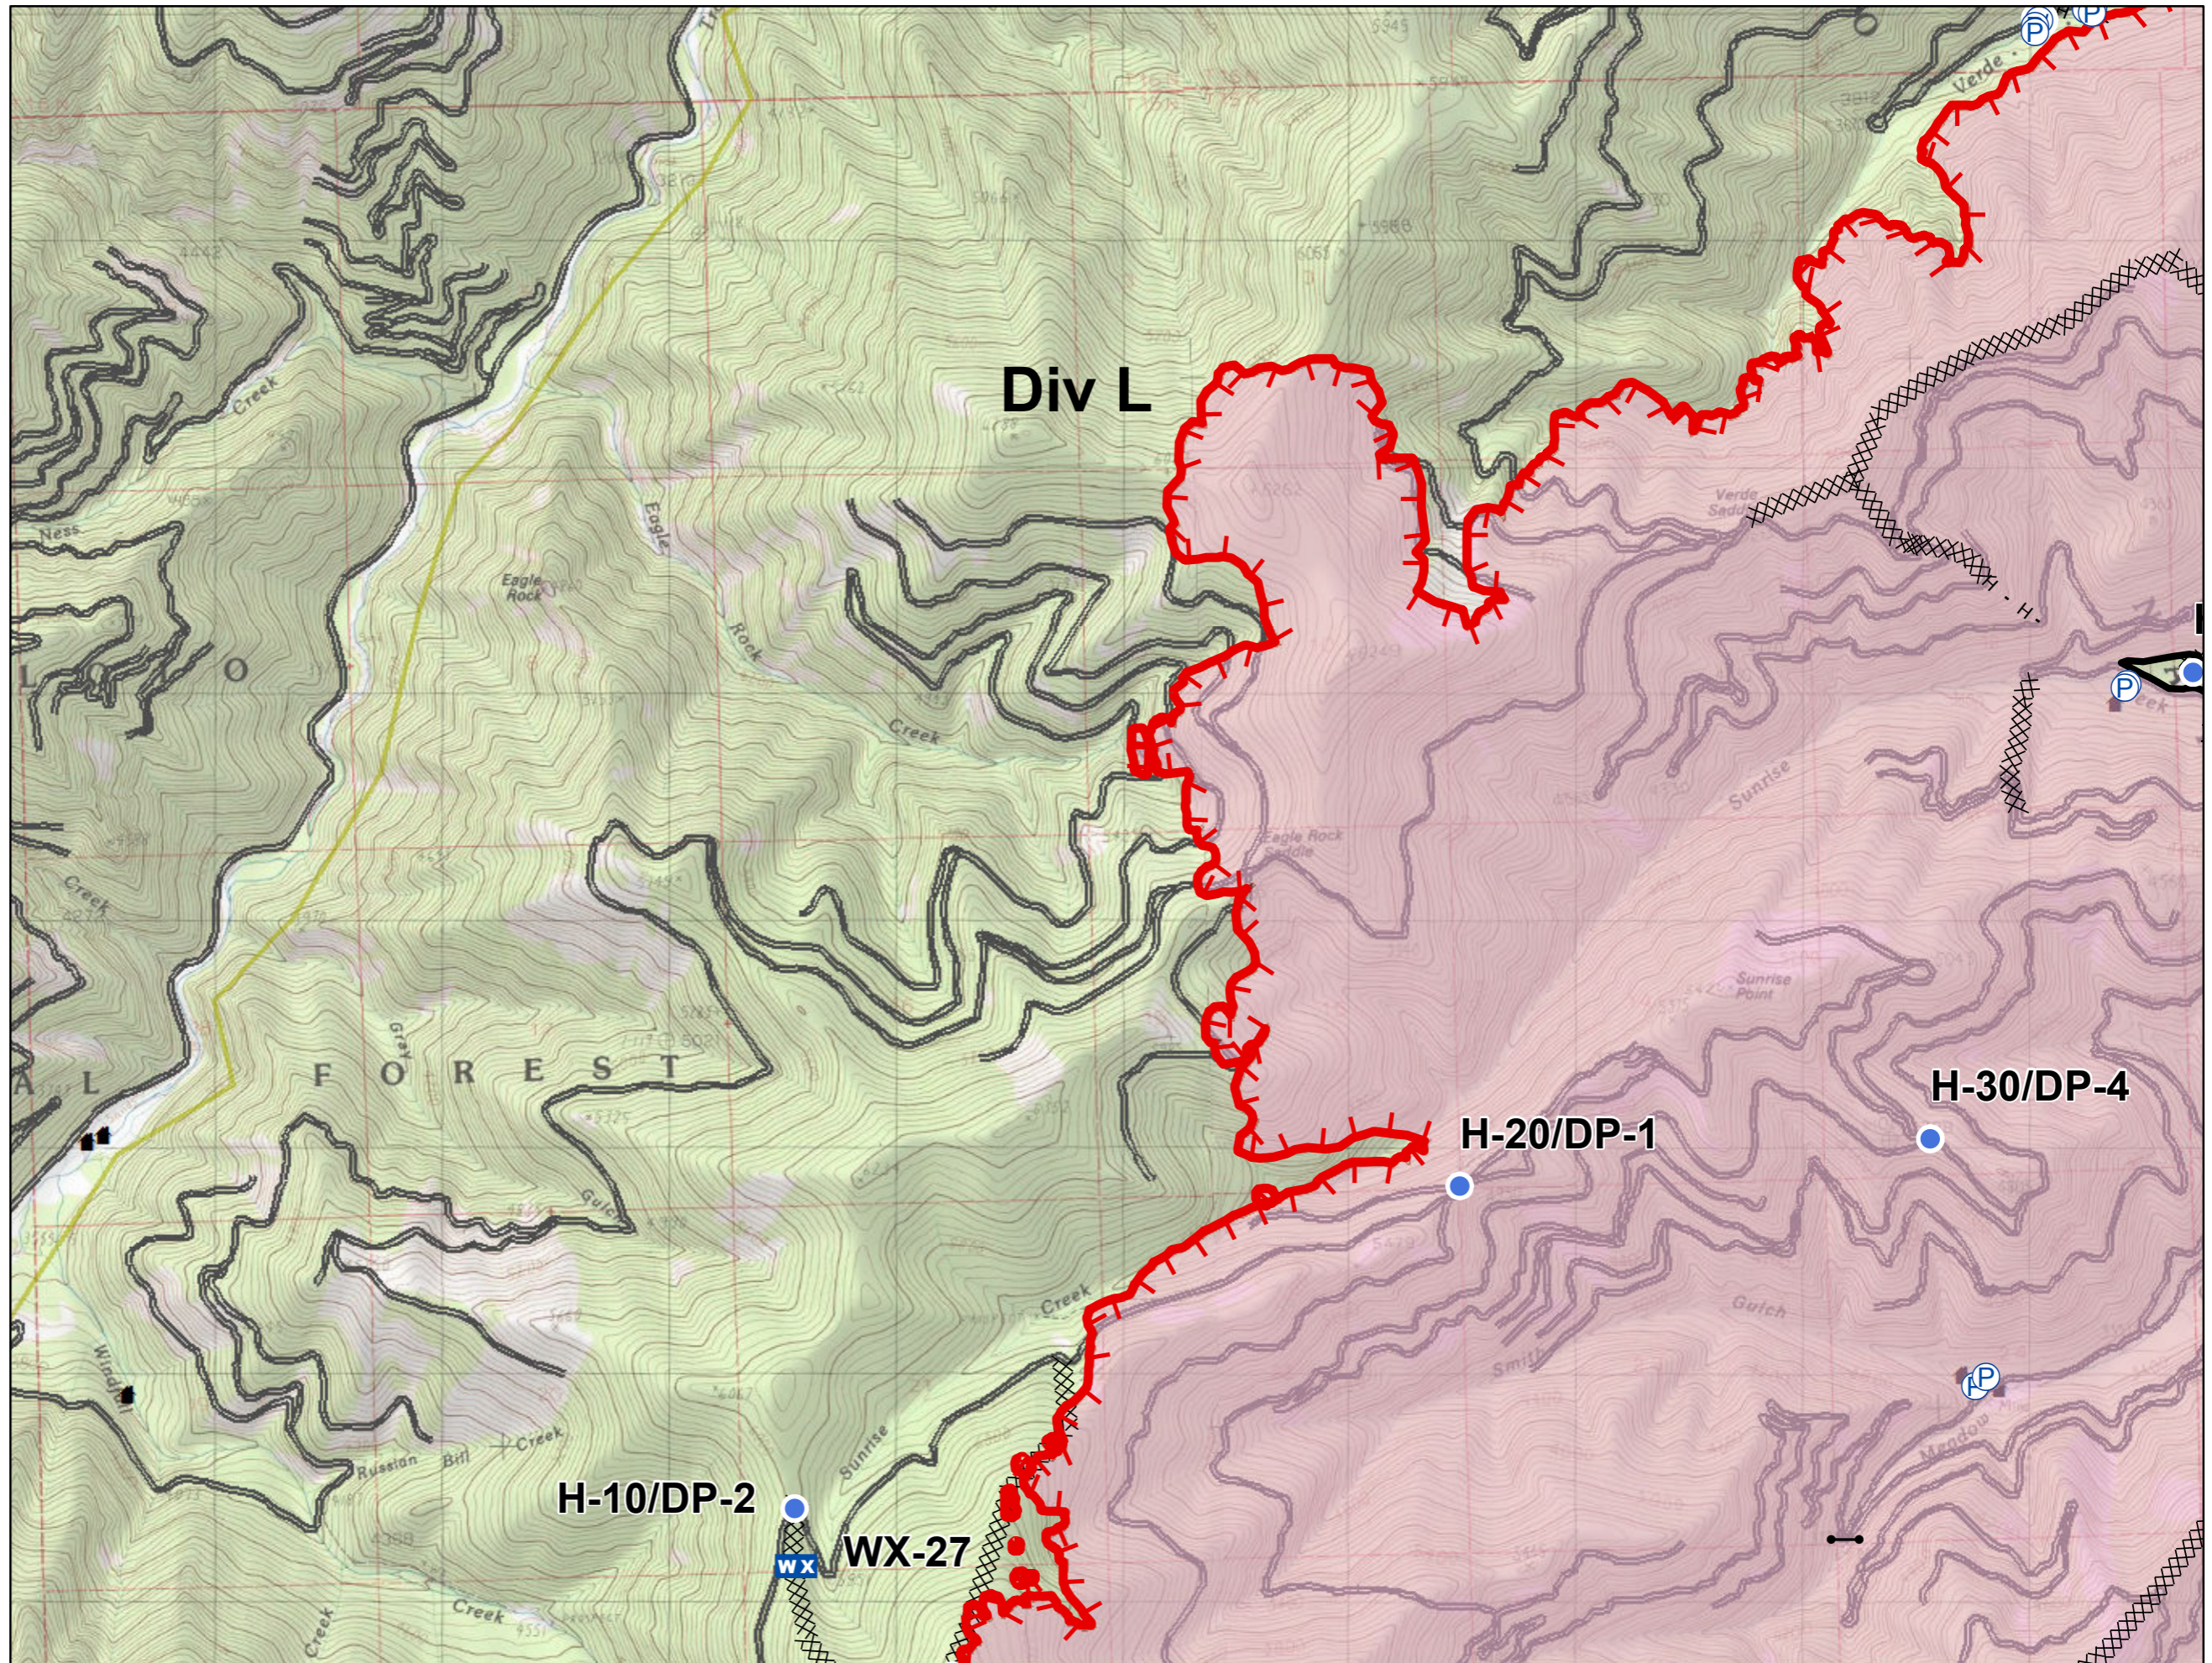

**Legend**

- Dip Site
- Helispot
- Uncontrolled Fire Edge
- Completed Line
- Completed Dozer Line
- Completed Hand Line
- Road as Completed Line
- Wildfire Daily Fire Perimeter
- Road
- Structure

0 0.25 0.5 1 Miles

## IAP Map

**Legend**

-  Dip Site
-  Helispot
-  Uncontrolled Fire Edge
-  Completed Line
-  Completed Dozer Line
-  Completed Hand Line
-  Road as Completed Line
-  Wildfire Daily Fire Perimeter
-  Road
-  Structure