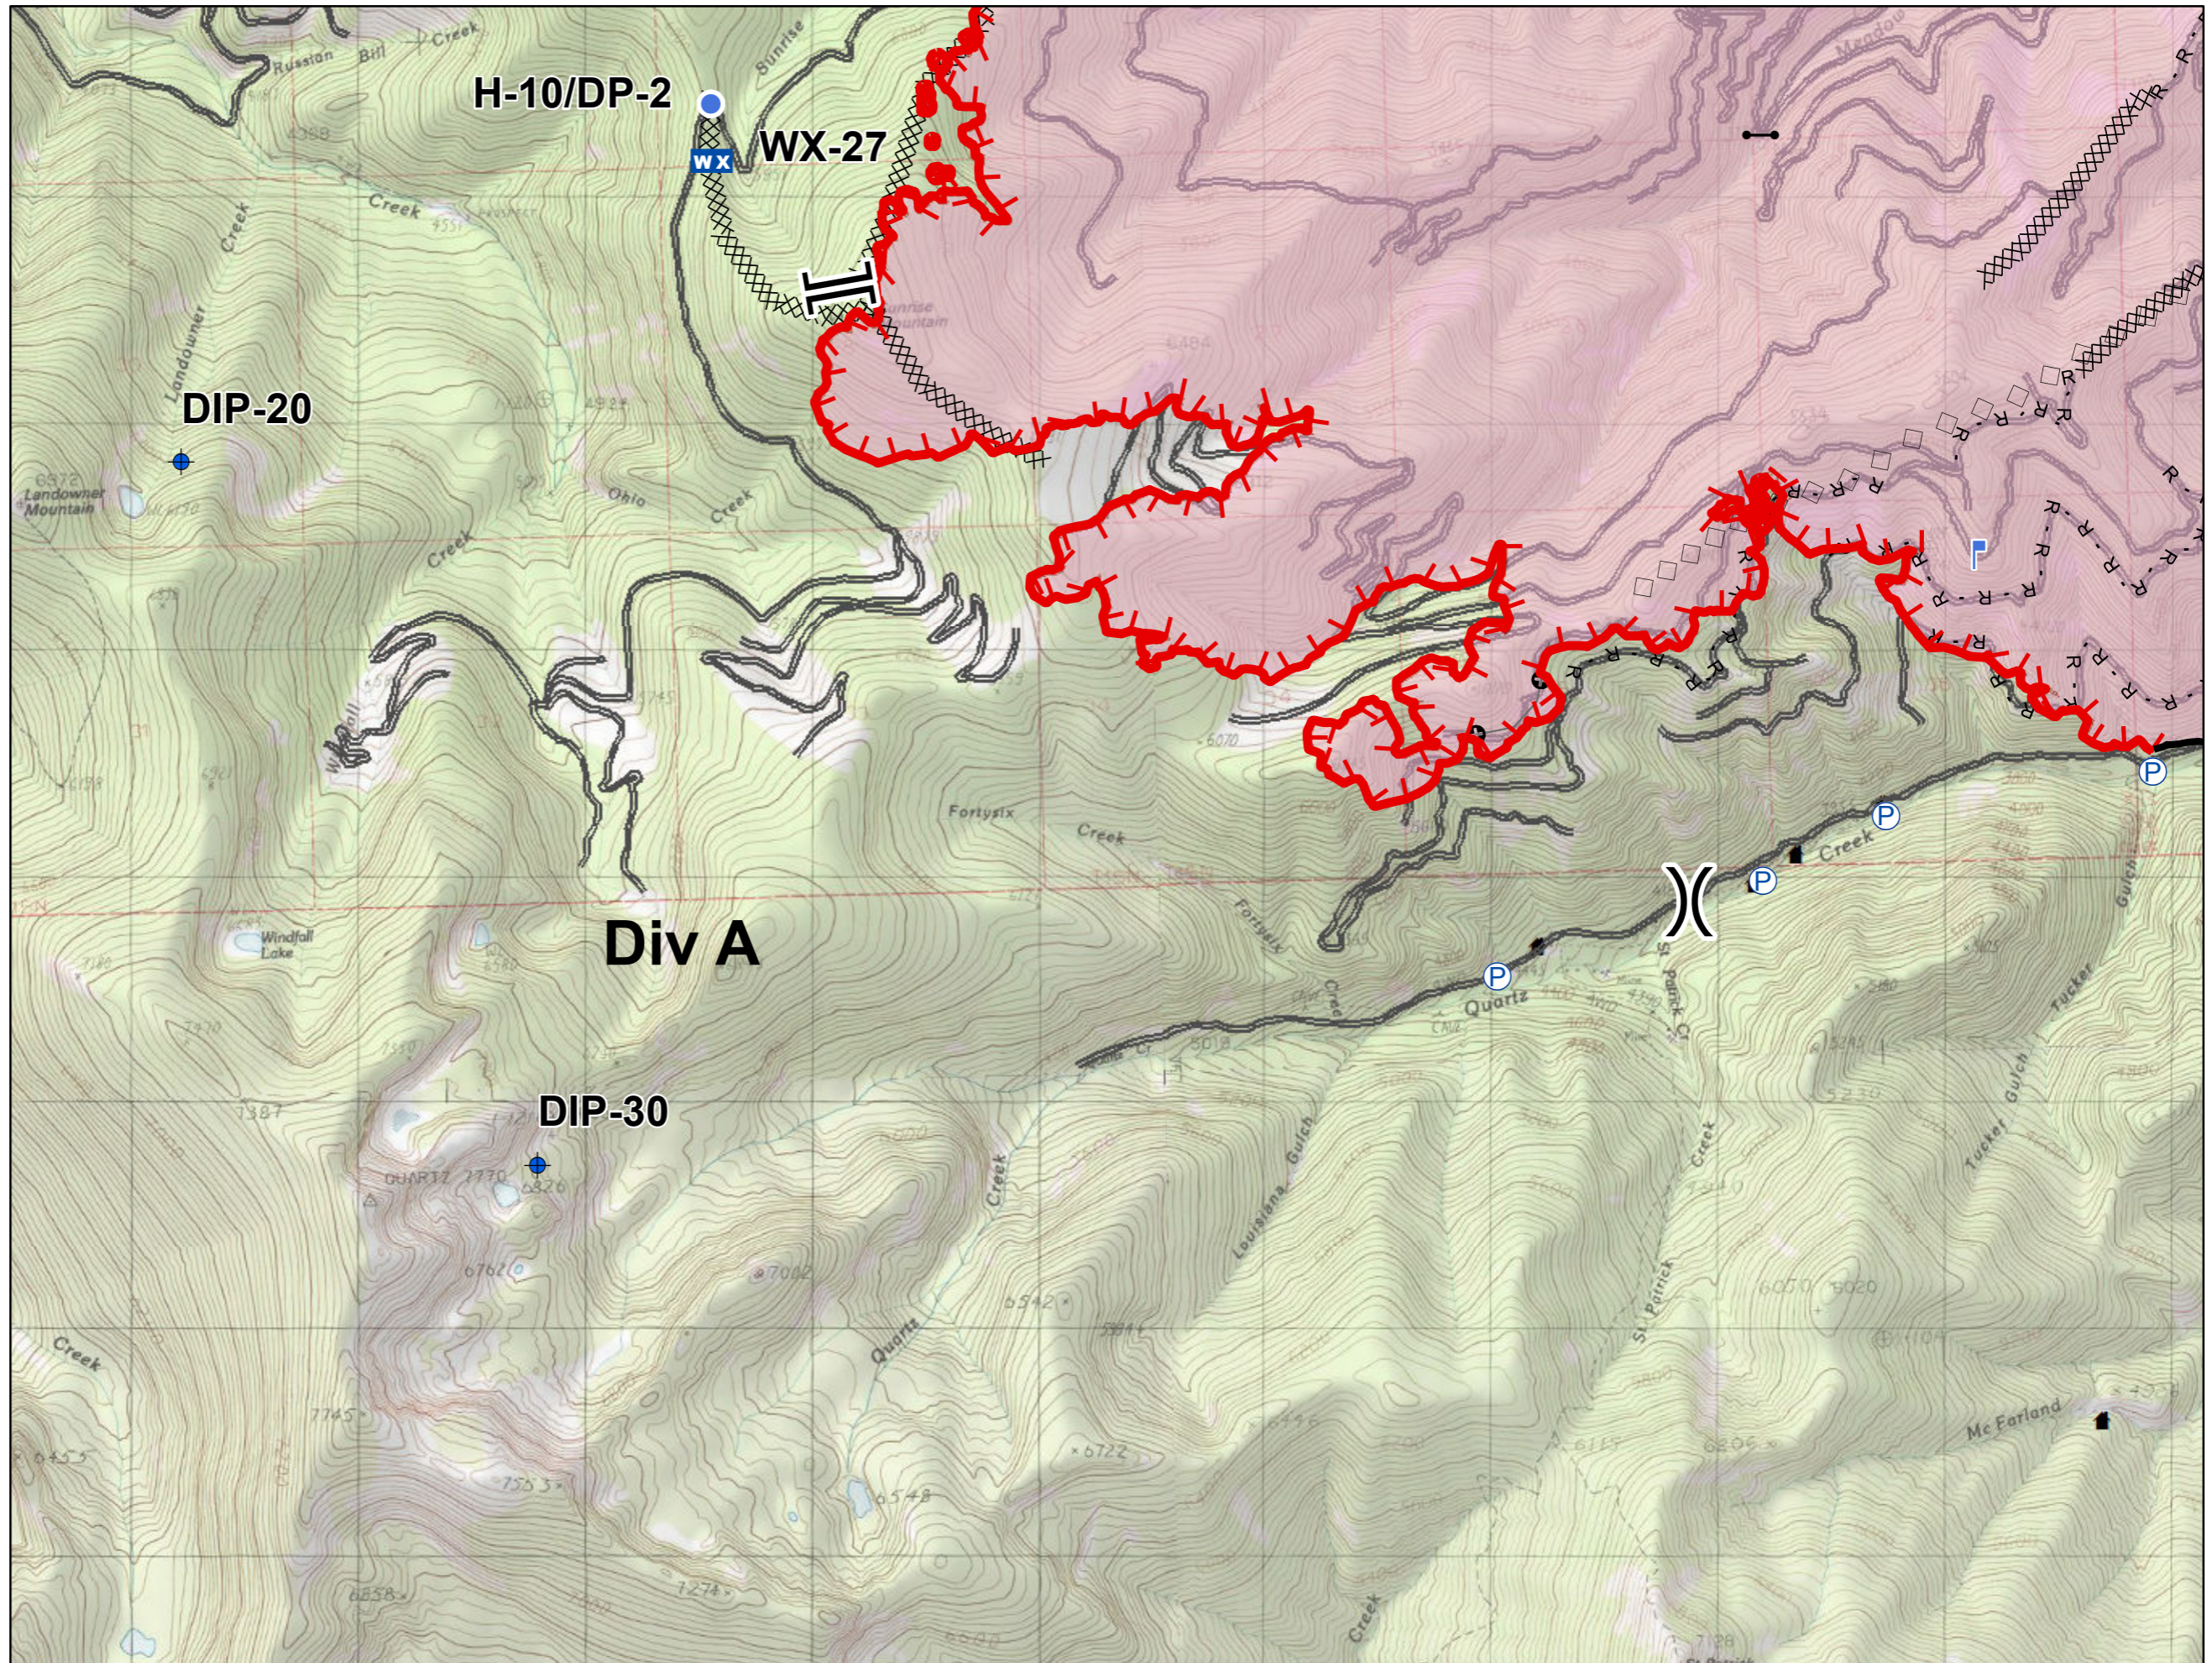

**Legend**

- Dip Site
- Helispot
- Uncontrolled Fire Edge
- Completed Line
- Completed Dozer Line
- Completed Hand Line
- Road as Completed Line
- Wildfire Daily Fire Perimeter
- Road
- Structure

0 0.25 0.5 1 Miles

## IAP Map

**Legend**

-  Dip Site
-  Helispot
-  Uncontrolled Fire Edge
-  Completed Line
-  Completed Dozer Line
-  Completed Hand Line
-  Road as Completed Line
-  Wildfire Daily Fire Perimeter
-  Road
-  Structure