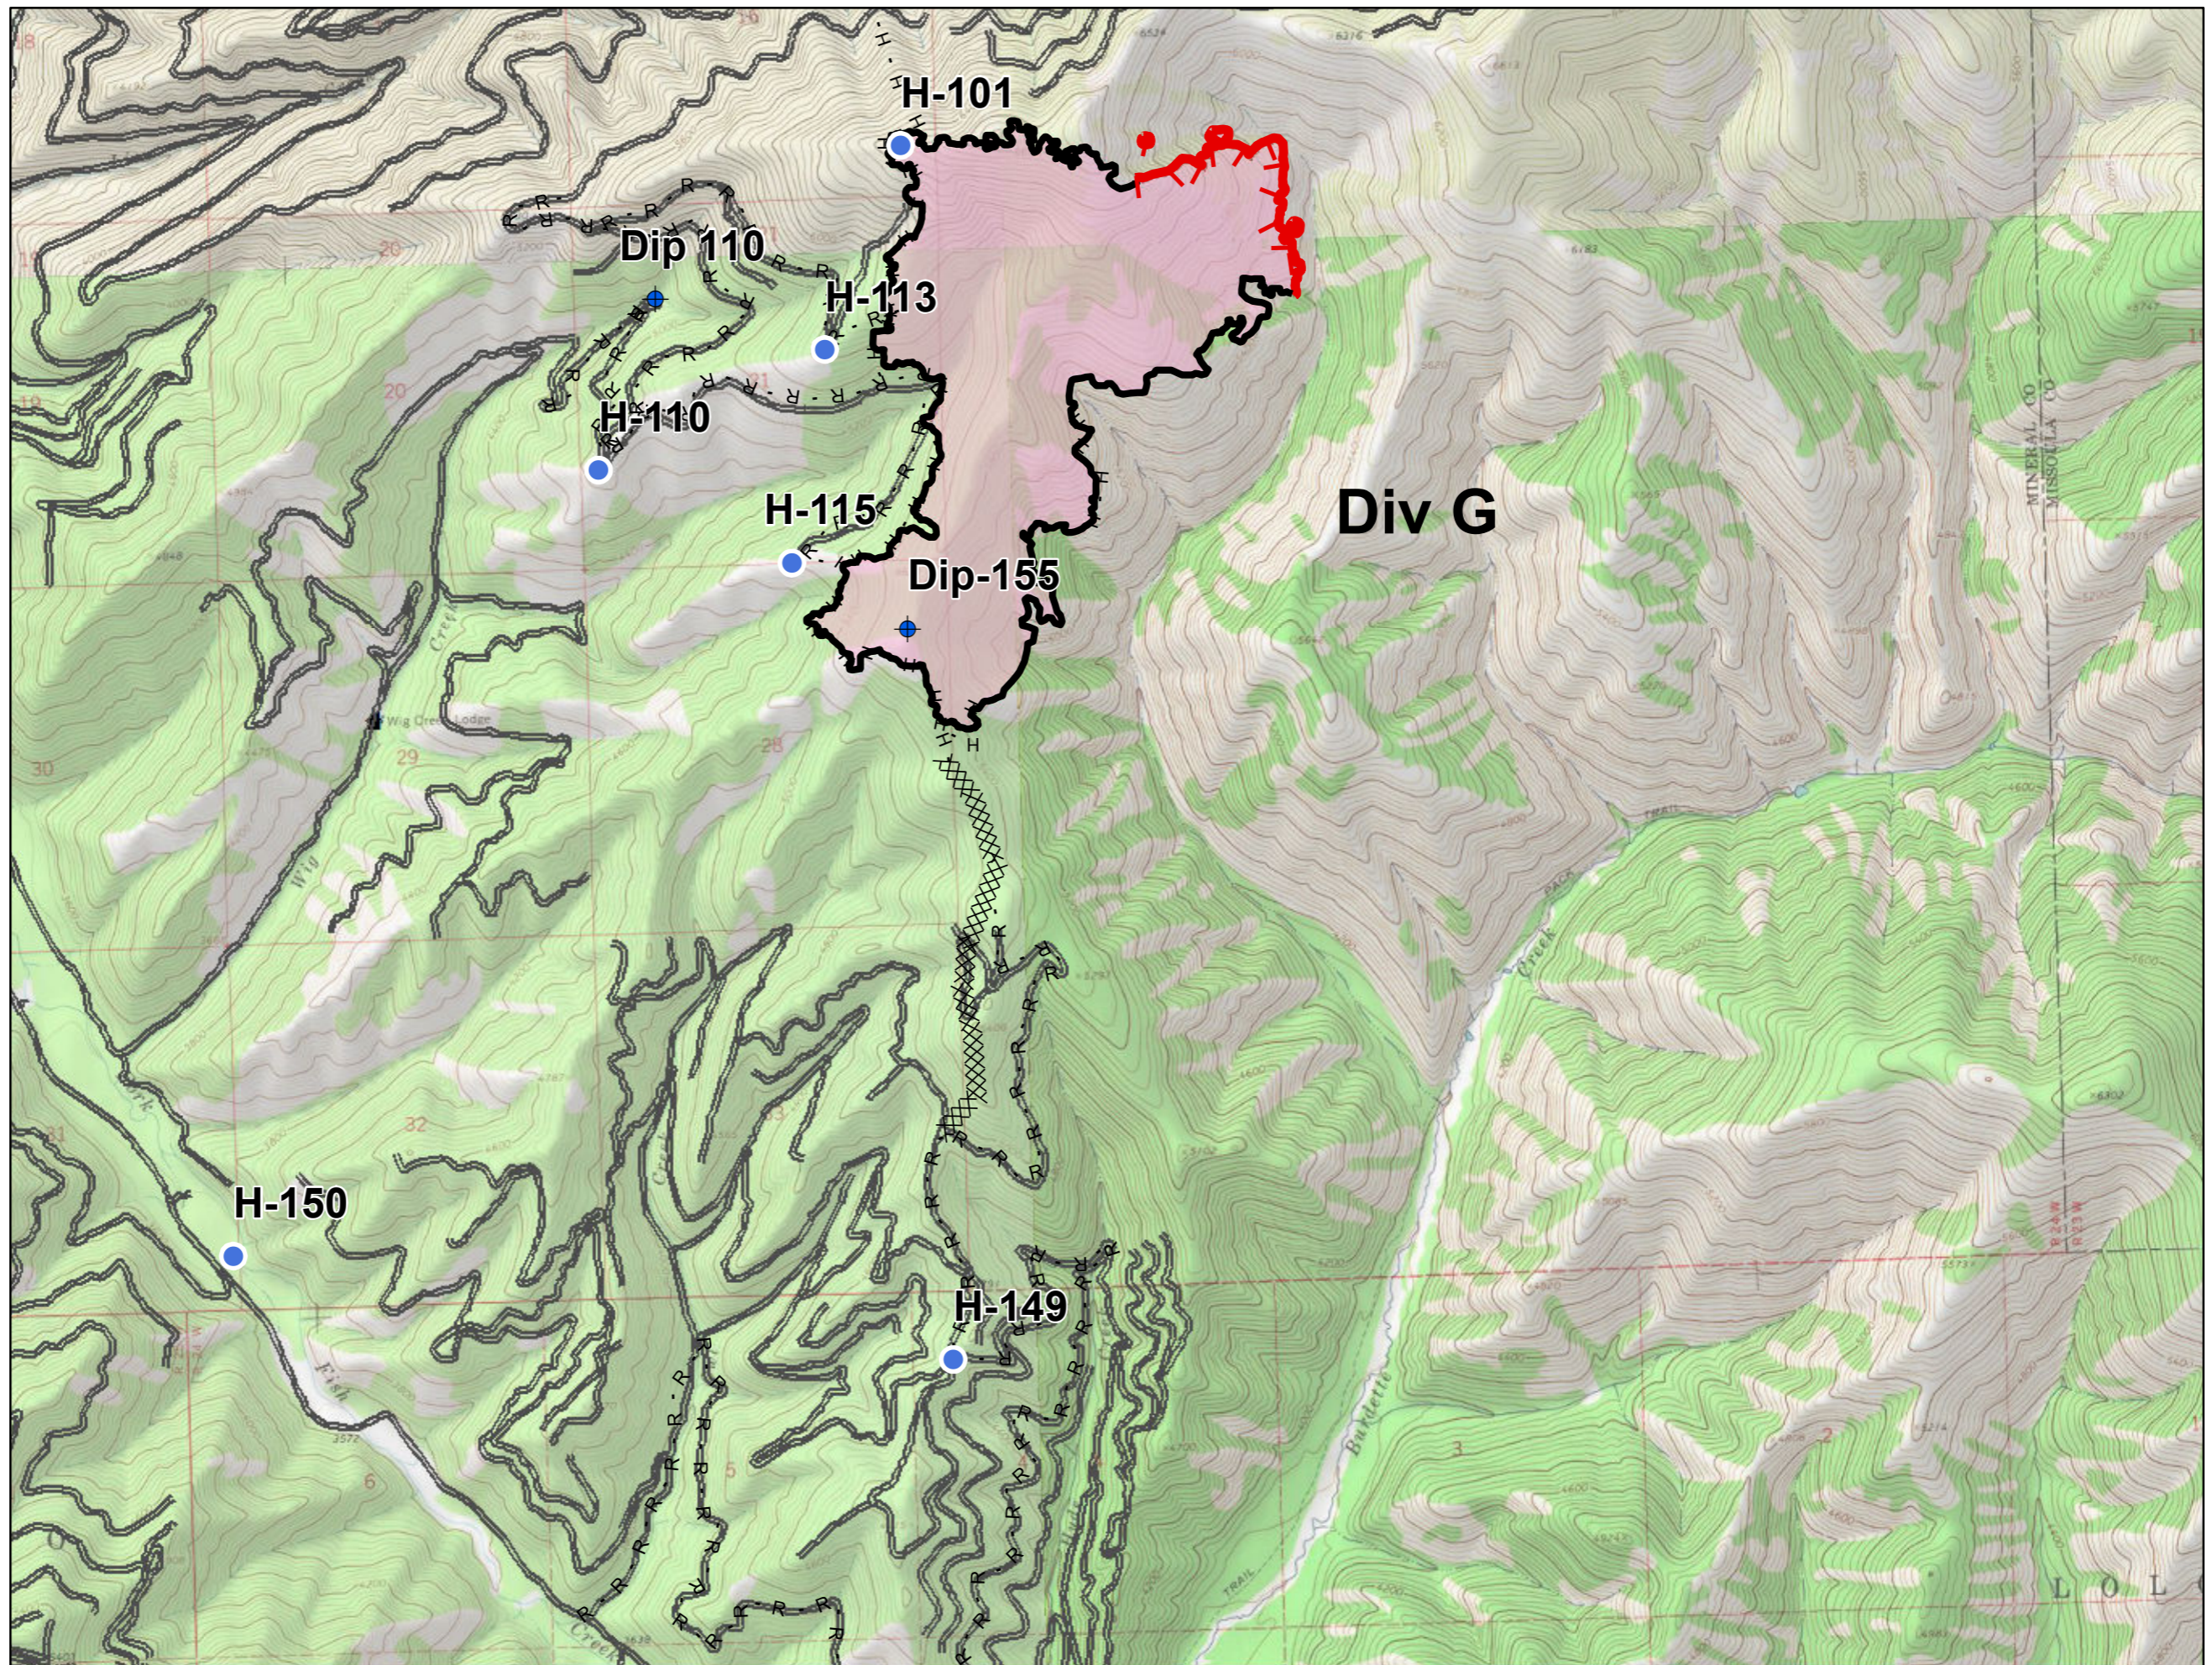

**Legend**

- Dip Site
- Helispot
- Uncontrolled Fire Edge
- Completed Line
- Completed Dozer Line
- Completed Hand Line
- Road as Completed Line
- Wildfire Daily Fire Perimeter
- Road
- Structure

0 0.25 0.5 1 Miles

## IAP Map

**Legend**

-  Dip Site
-  Helispot
-  Uncontrolled Fire Edge
-  Completed Line
-  Completed Dozer Line
-  Completed Hand Line
-  Road as Completed Line
-  Wildfire Daily Fire Perimeter
-  Road
-  Structure