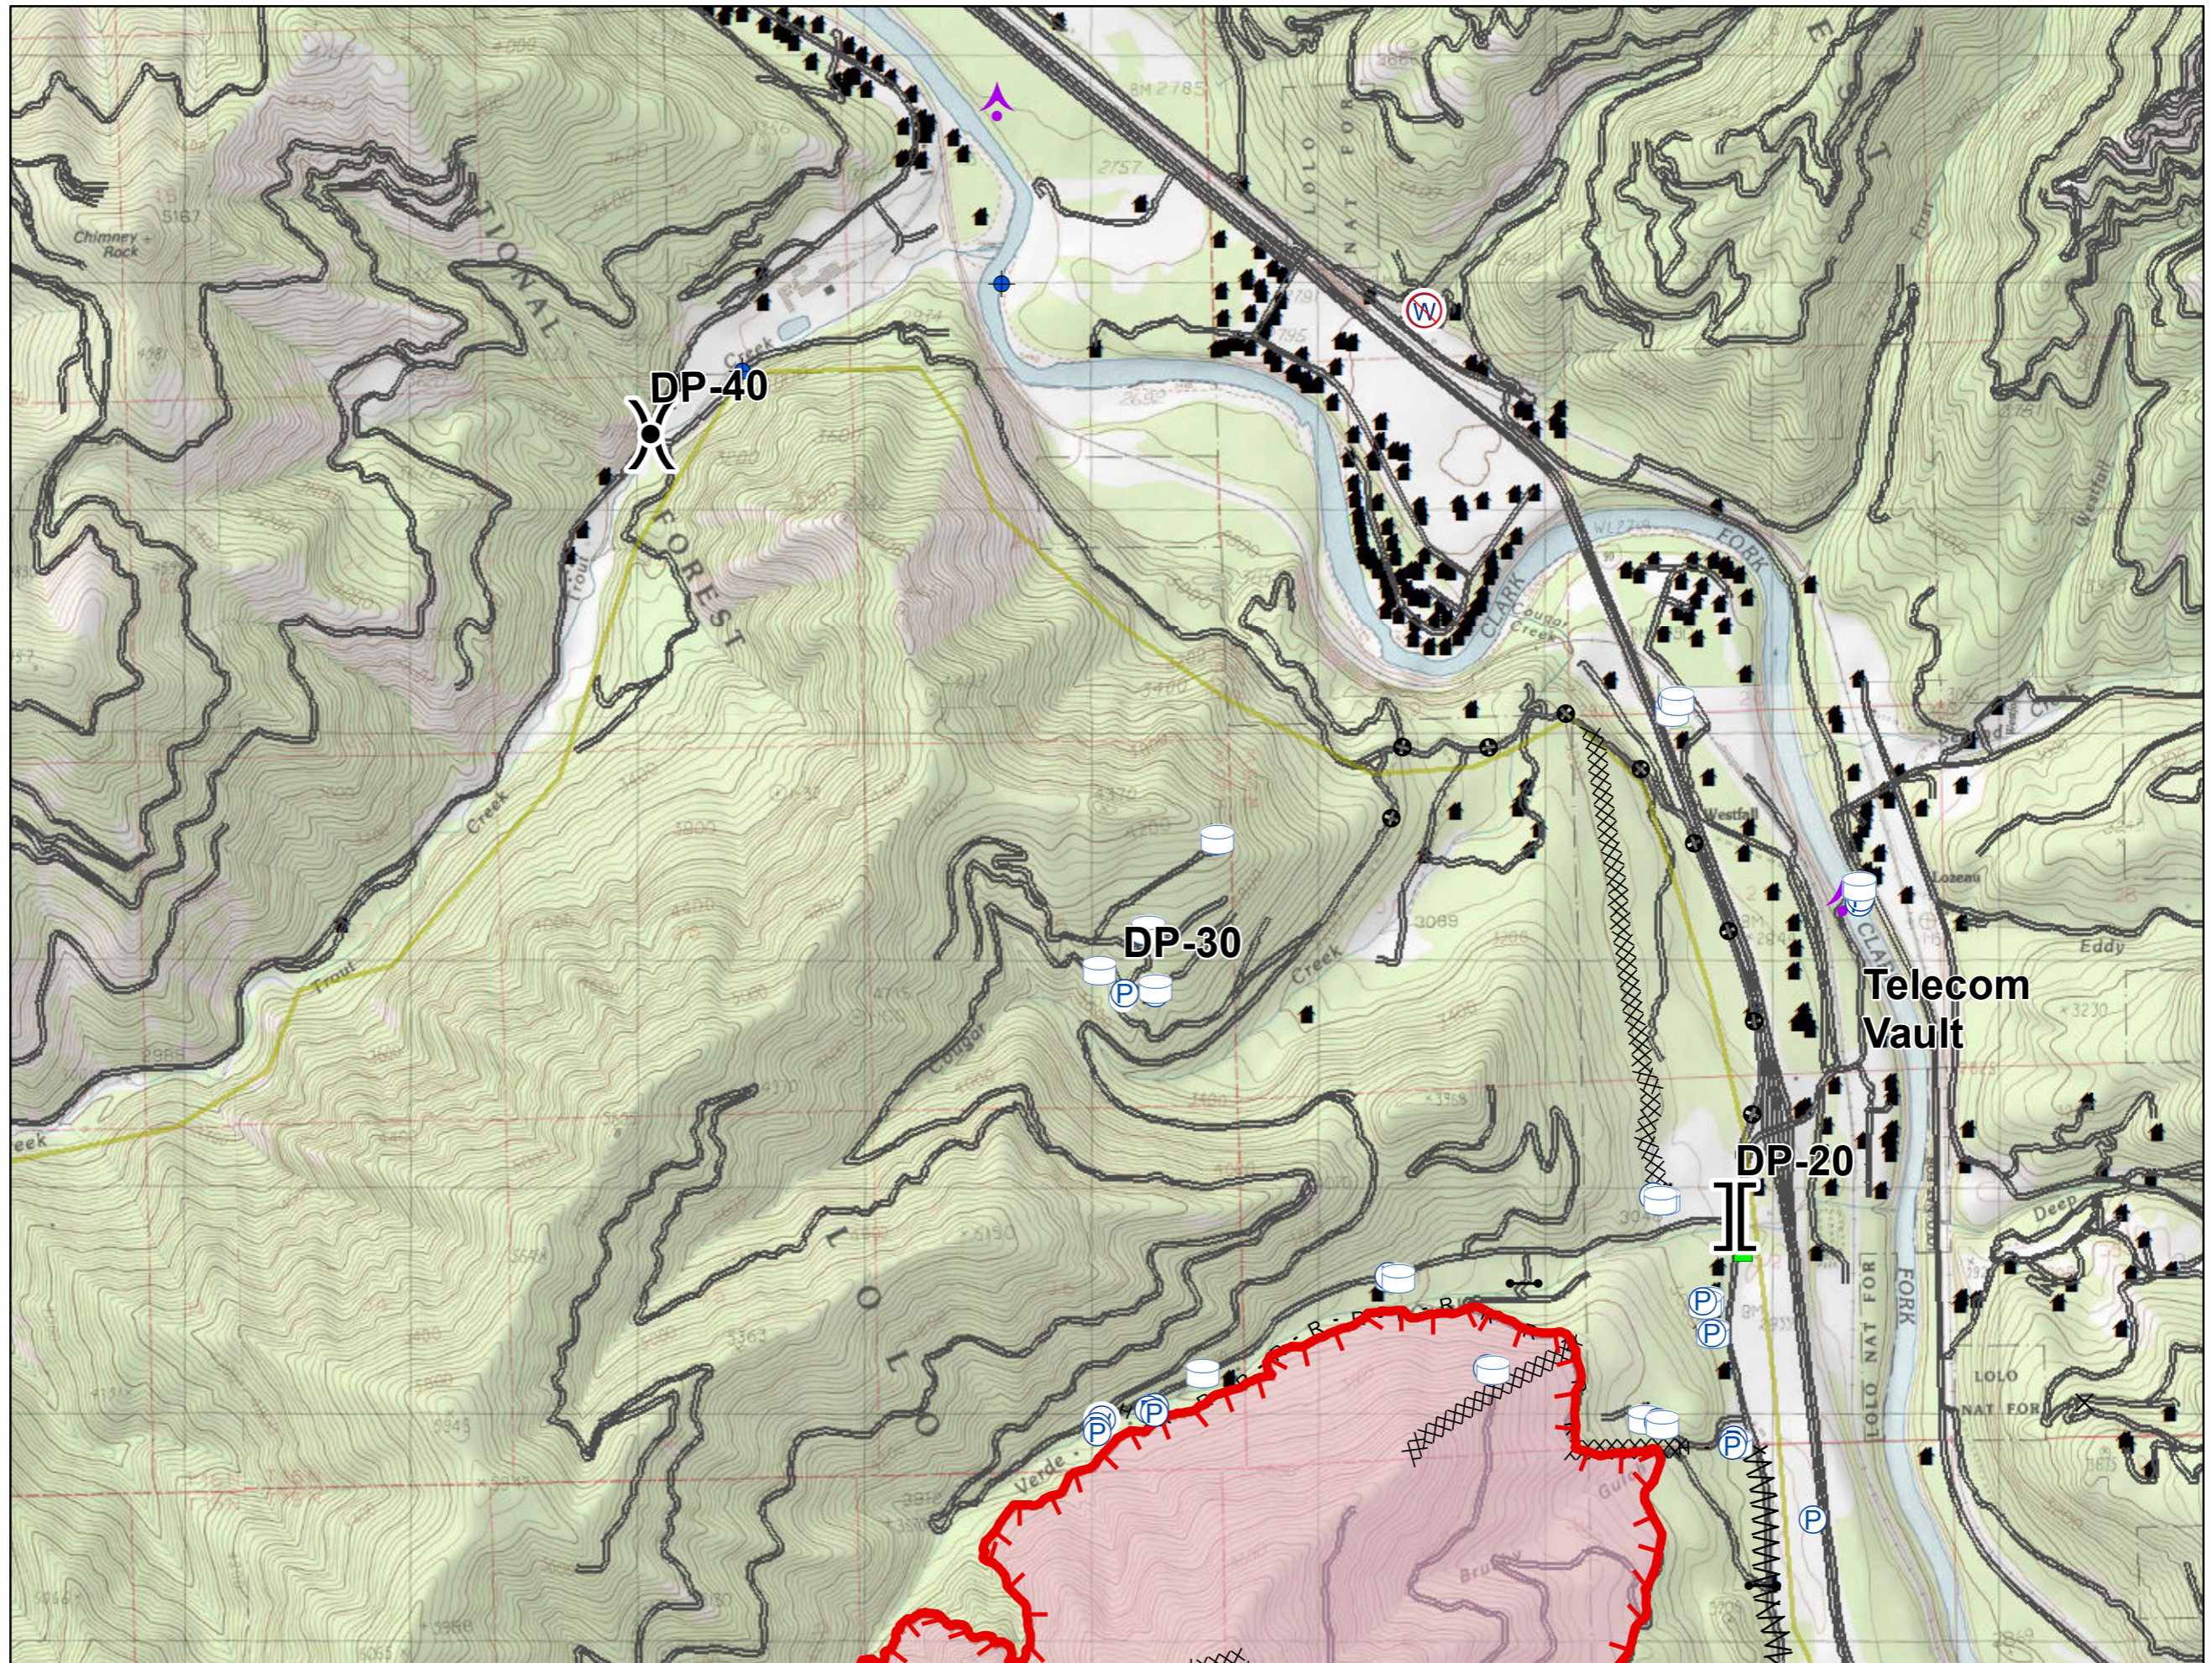

**Legend**

- Dip Site
- Helispot
- Uncontrolled Fire Edge
- Completed Line
- Completed Dozer Line
- Completed Hand Line
- Road as Completed Line
- Wildfire Daily Fire Perimeter
- Road
- Structure

0 0.25 0.5 1 Miles

## IAP Map

**Legend**

-  Dip Site
-  Helispot
-  Uncontrolled Fire Edge
-  Completed Line
-  Completed Dozer Line
-  Completed Hand Line
-  Road as Completed Line
-  Wildfire Daily Fire Perimeter
-  Road
-  Structure