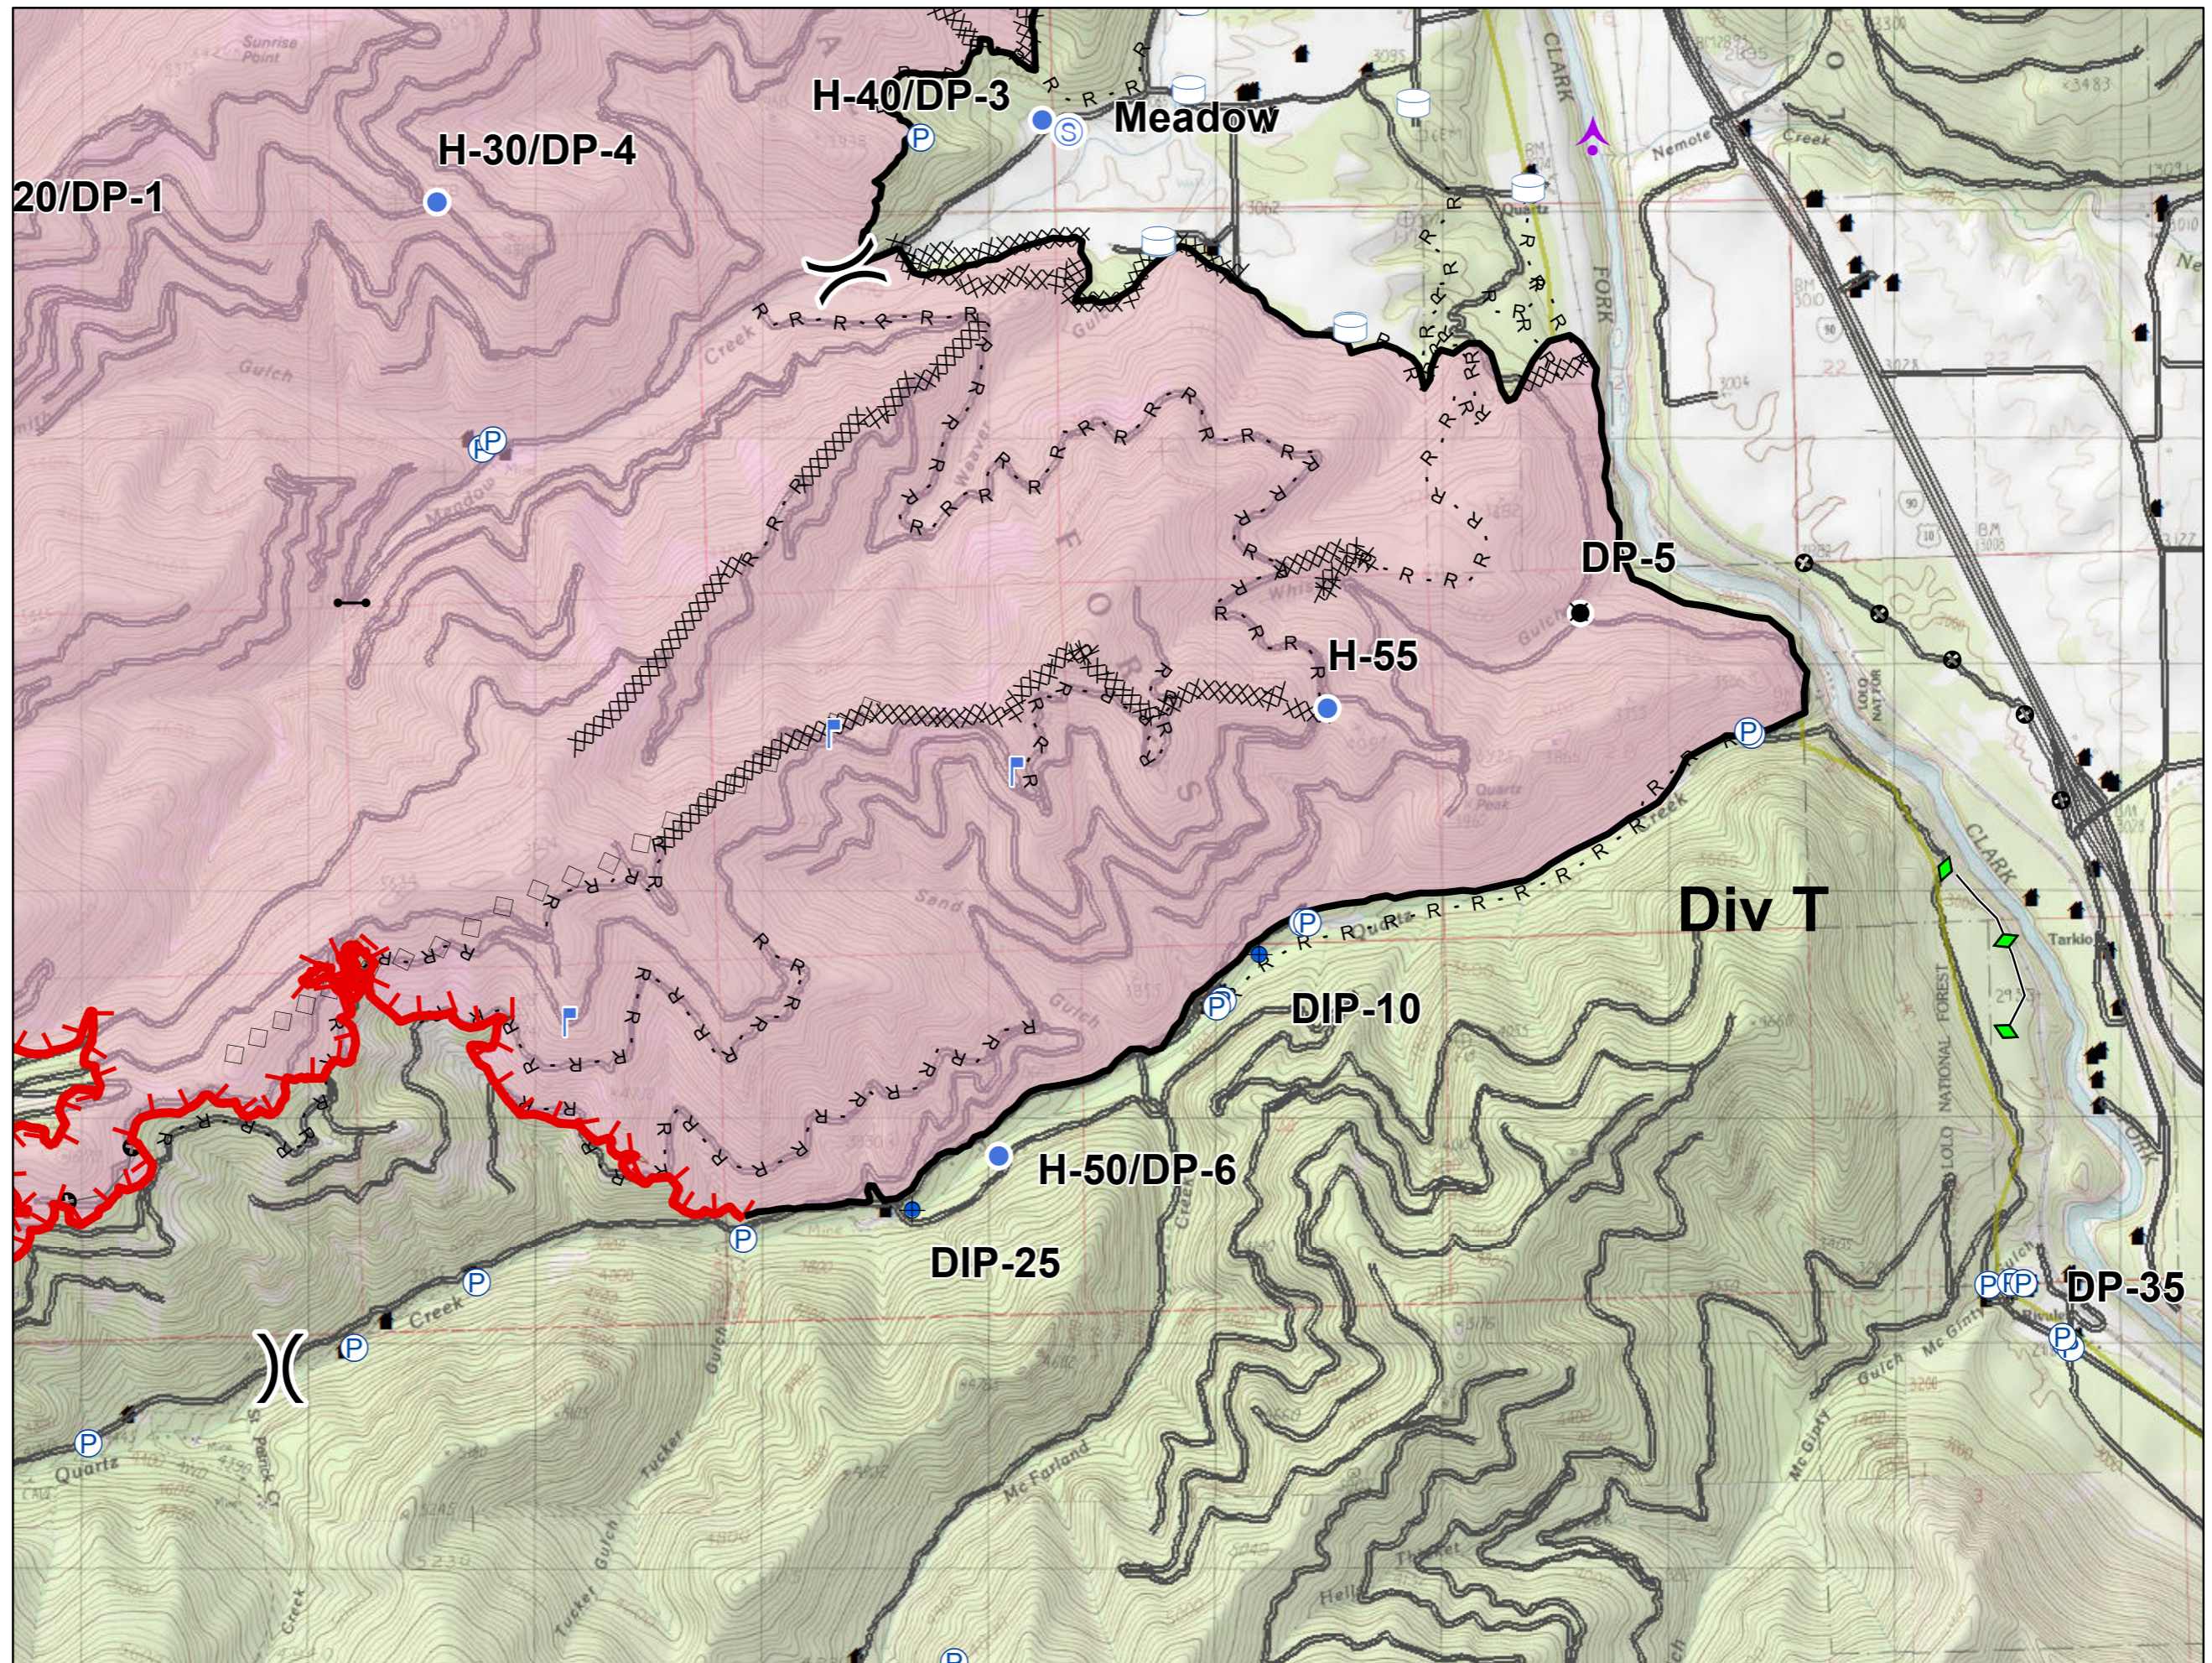

**Legend**

- Dip Site
- Helispot
- Uncontrolled Fire Edge
- Completed Line
- Completed Dozer Line
- Completed Hand Line
- Road as Completed Line
- Wildfire Daily Fire Perimeter
- Road
- Structure

0 0.25 0.5 1 Miles

## IAP Map

**Legend**

-  Dip Site
-  Helispot
-  Uncontrolled Fire Edge
-  Completed Line
-  Completed Dozer Line
-  Completed Hand Line
-  Road as Completed Line
-  Wildfire Daily Fire Perimeter
-  Road
-  Structure