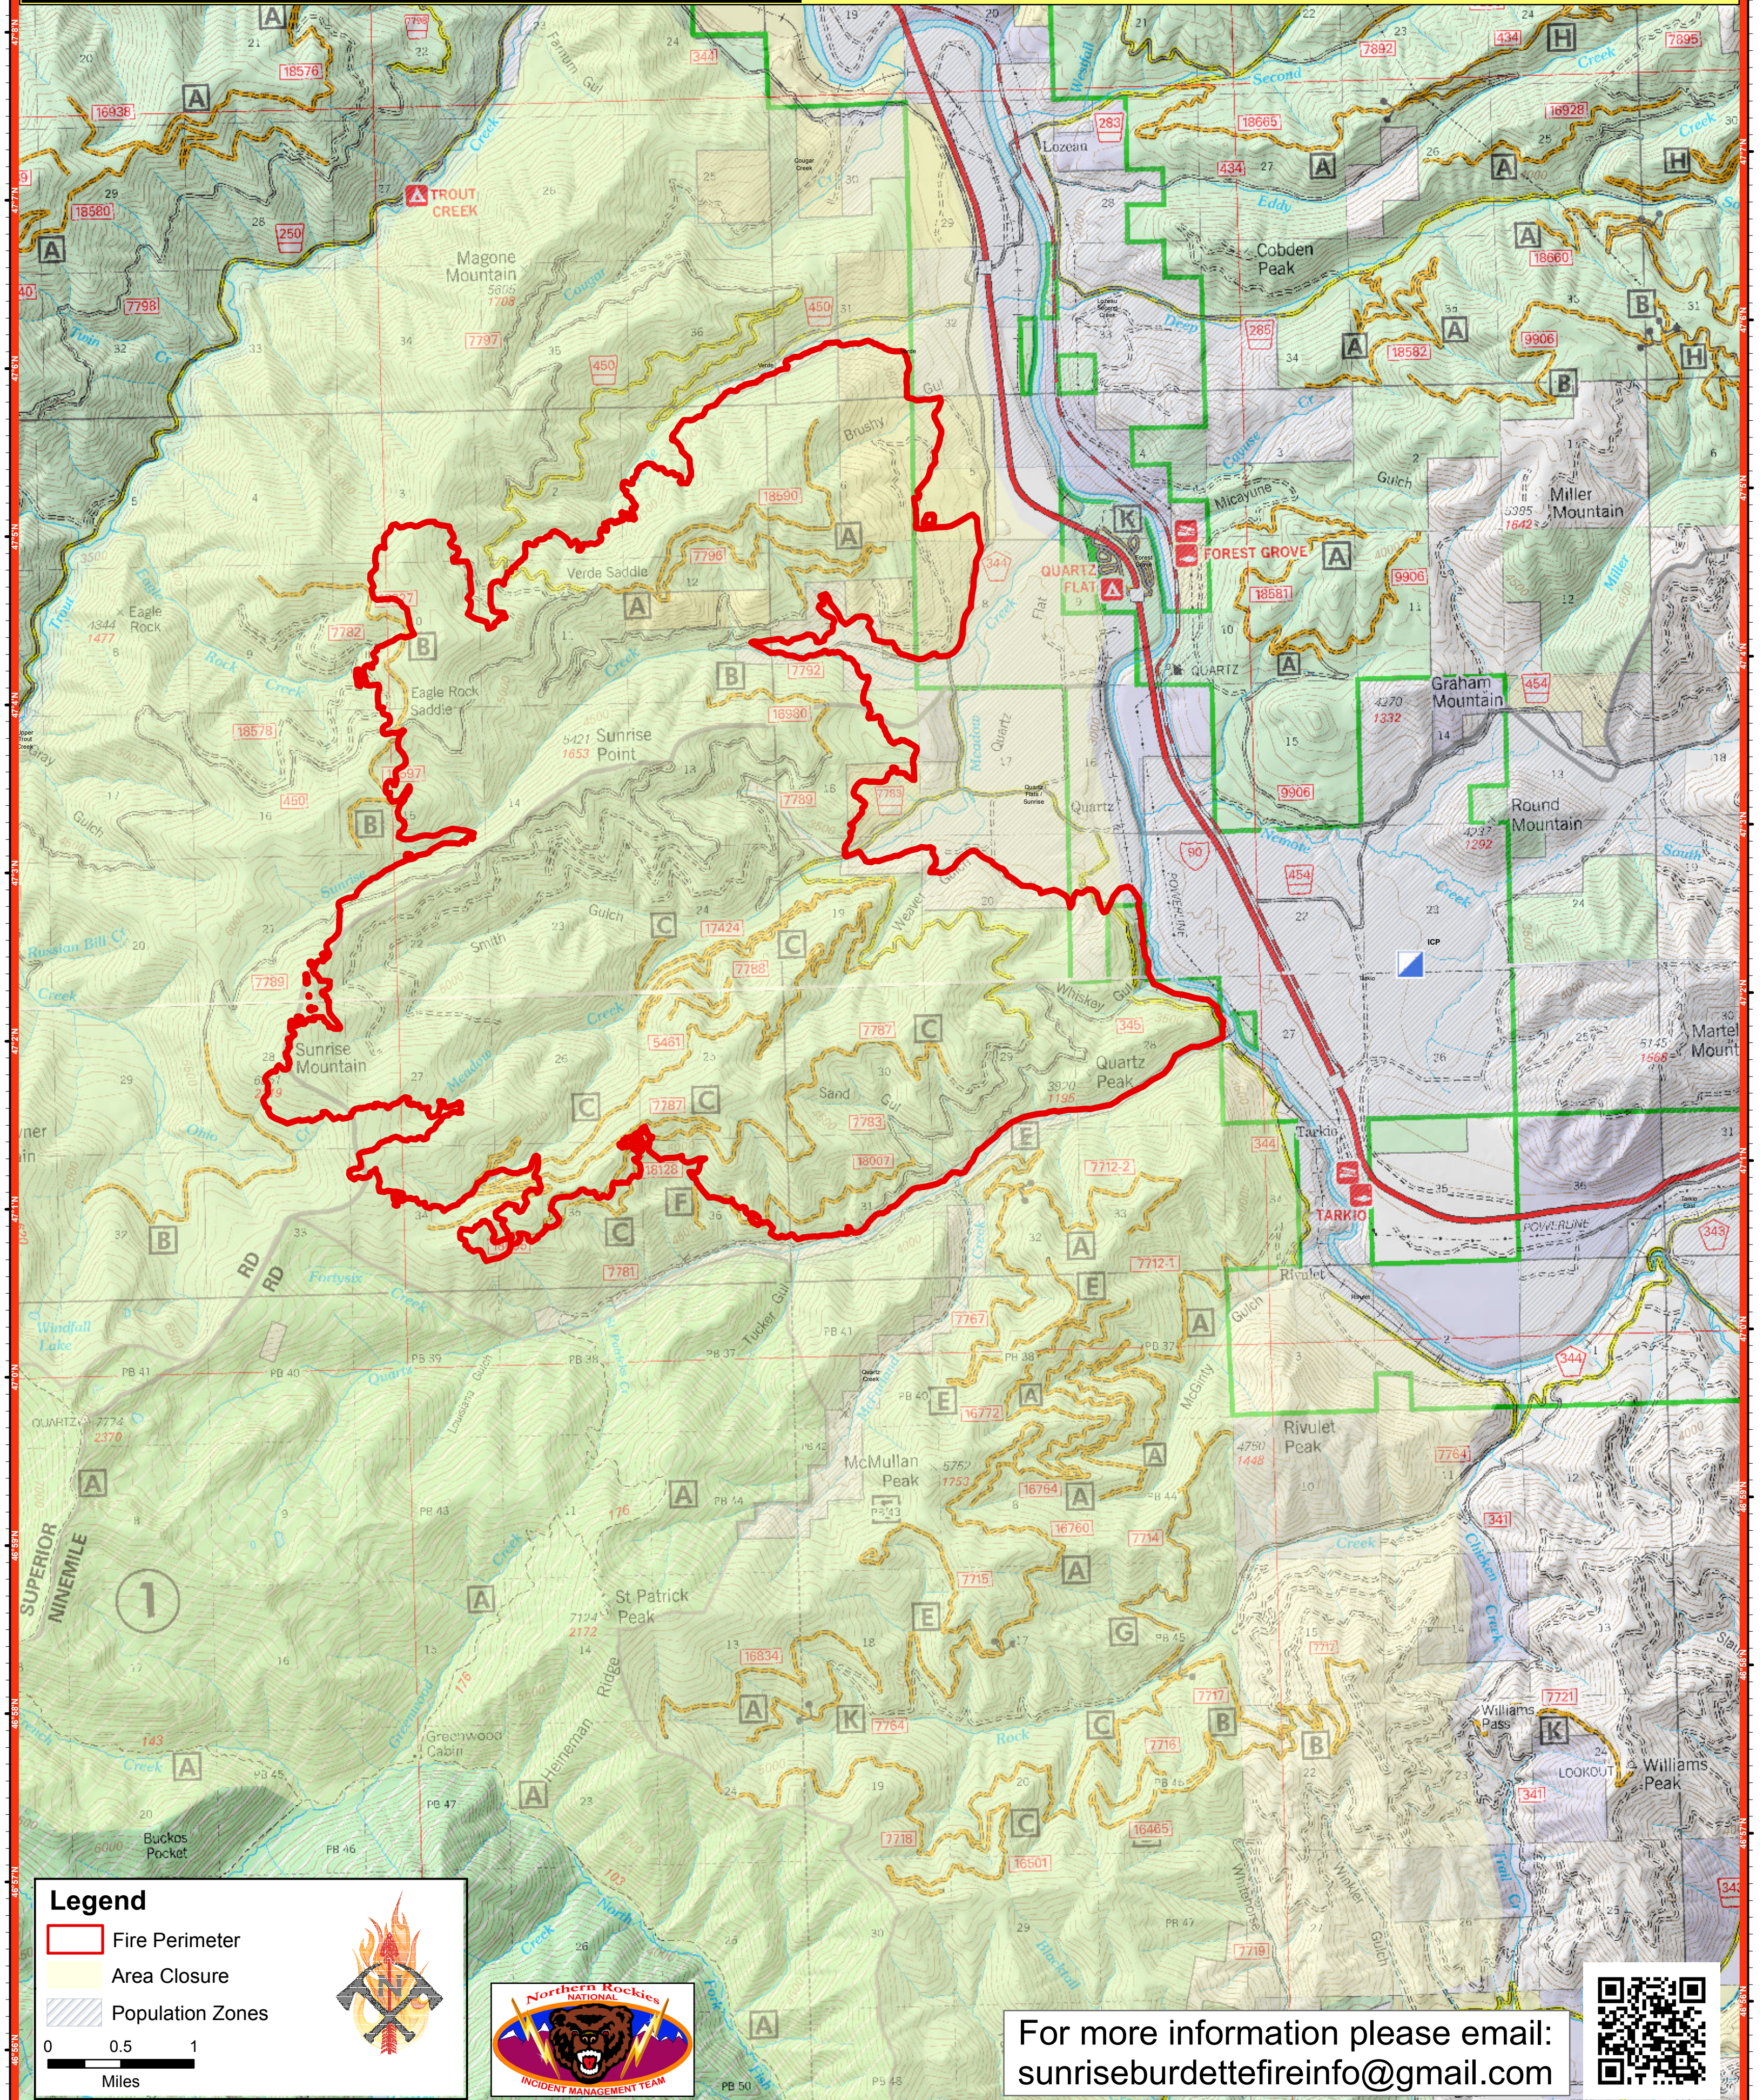

# Sunrise Fire MT-LNF-001336

August 8, 2017

Fire Acres as of August 6, 2017  
Sunrise ~ 14,009

**Legend**

- Fire Perimeter
- Area Closure
- Population Zones

0 0.5 1  
Miles

For more information please email:  
[sunriseburdettefireinfo@gmail.com](mailto:sunriseburdettefireinfo@gmail.com)