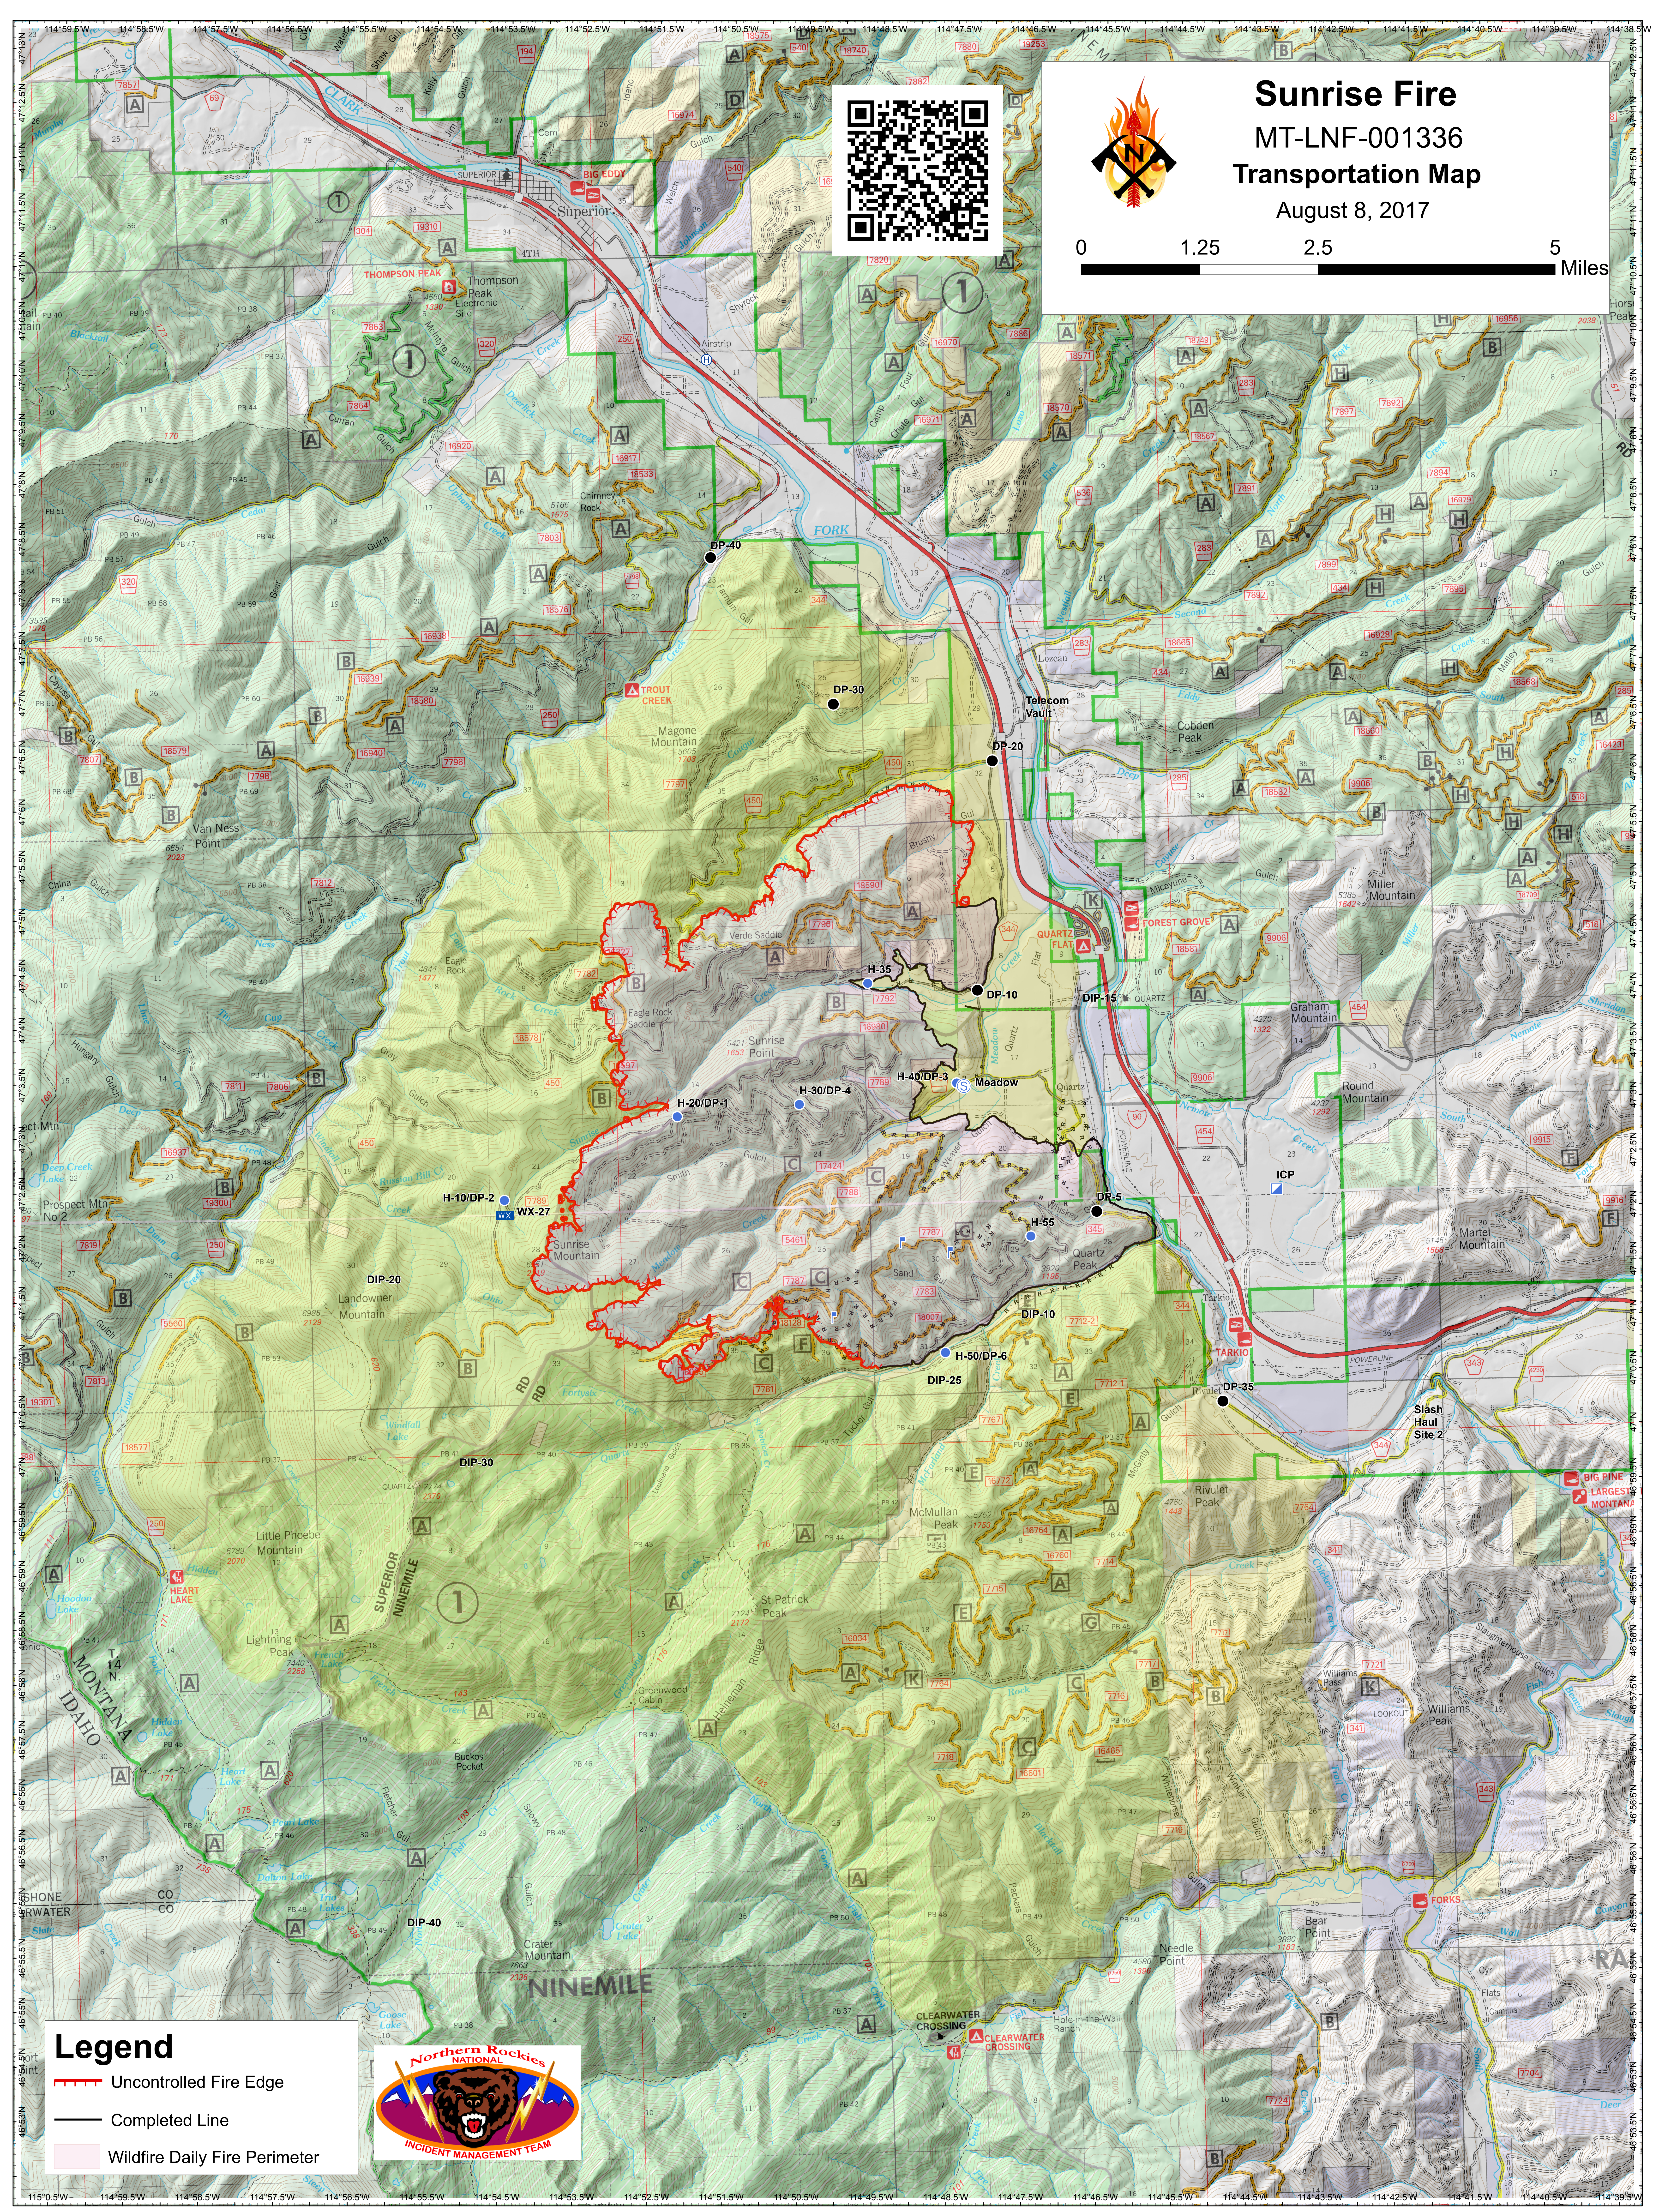

Sunrise Fire

MT-LNF-001336

Transportation Map

August 8, 2017

Legend

- Uncontrolled Fire Edge
- Completed Line
- Wildfire Daily Fire Perimeter