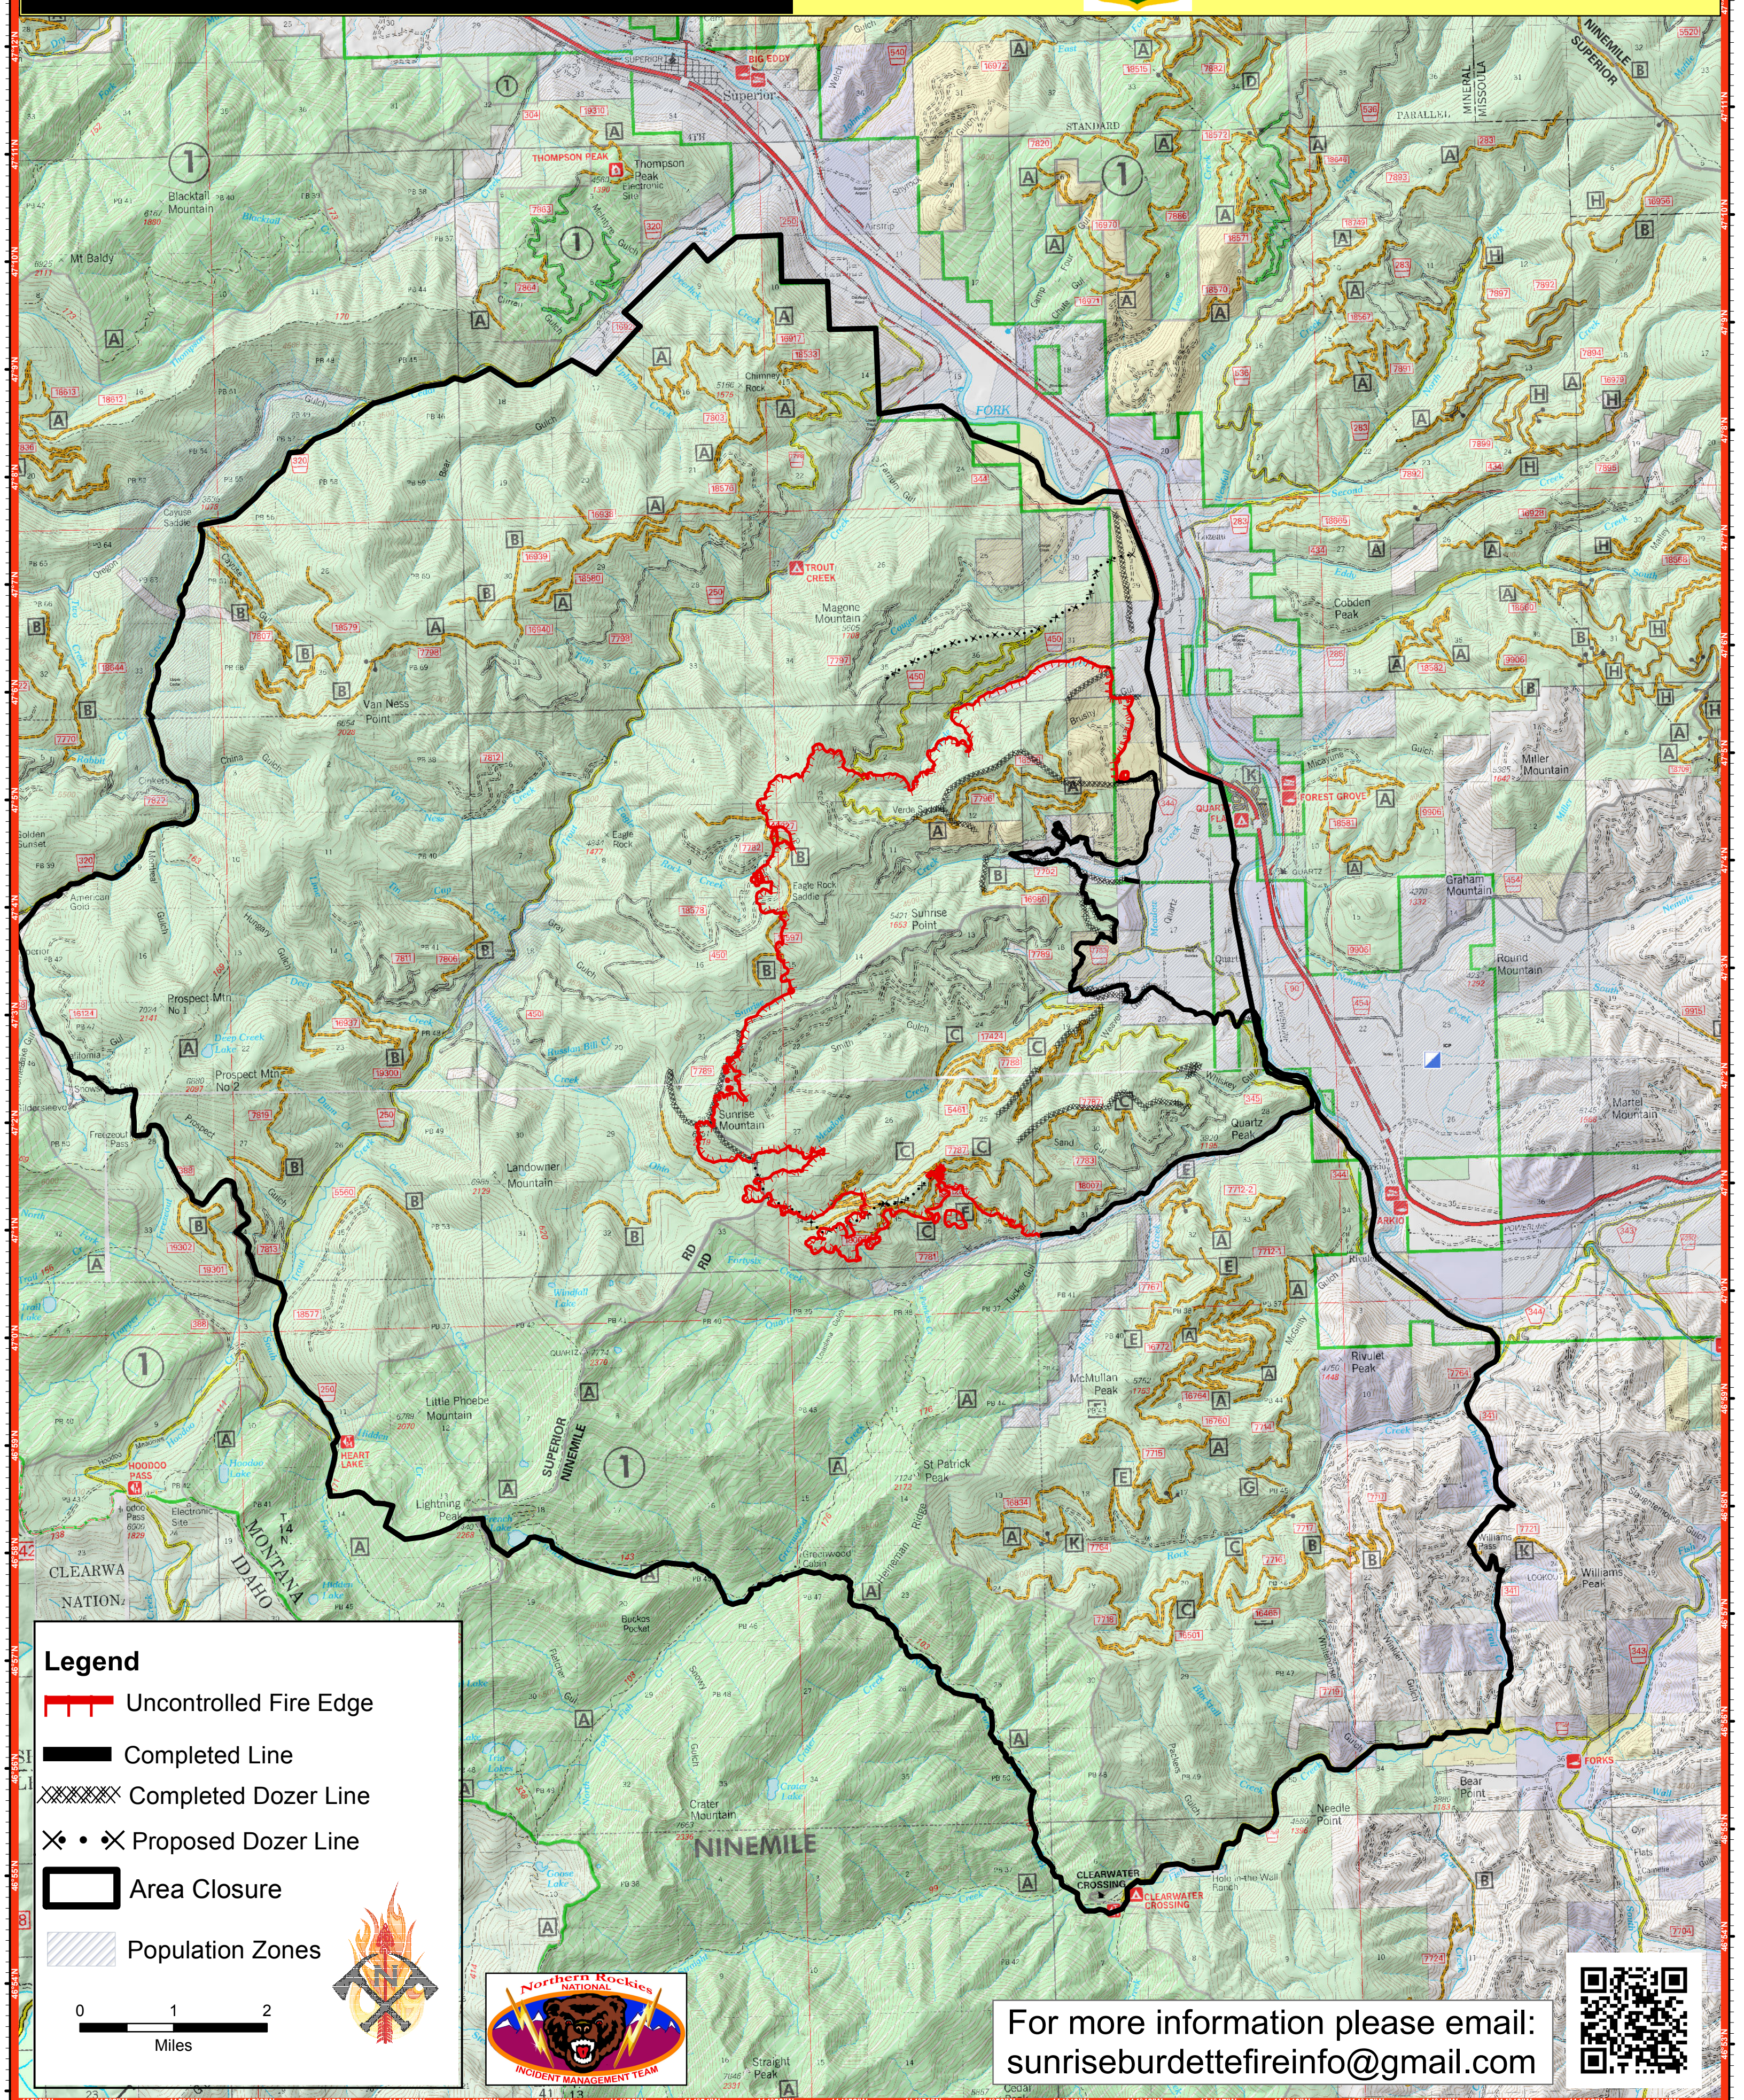

Sunrise Fire MT-LNF-001336

August 9, 2017

Fire Acres as of August 7, 2017
Sunrise ~ 14,591

Legend

- Uncontrolled Fire Edge
- Completed Line
- Completed Dozer Line
- Proposed Dozer Line
- Area Closure
- Population Zones

0 1 2
Miles

For more information please email:
sunriseburdettefireinfo@gmail.com