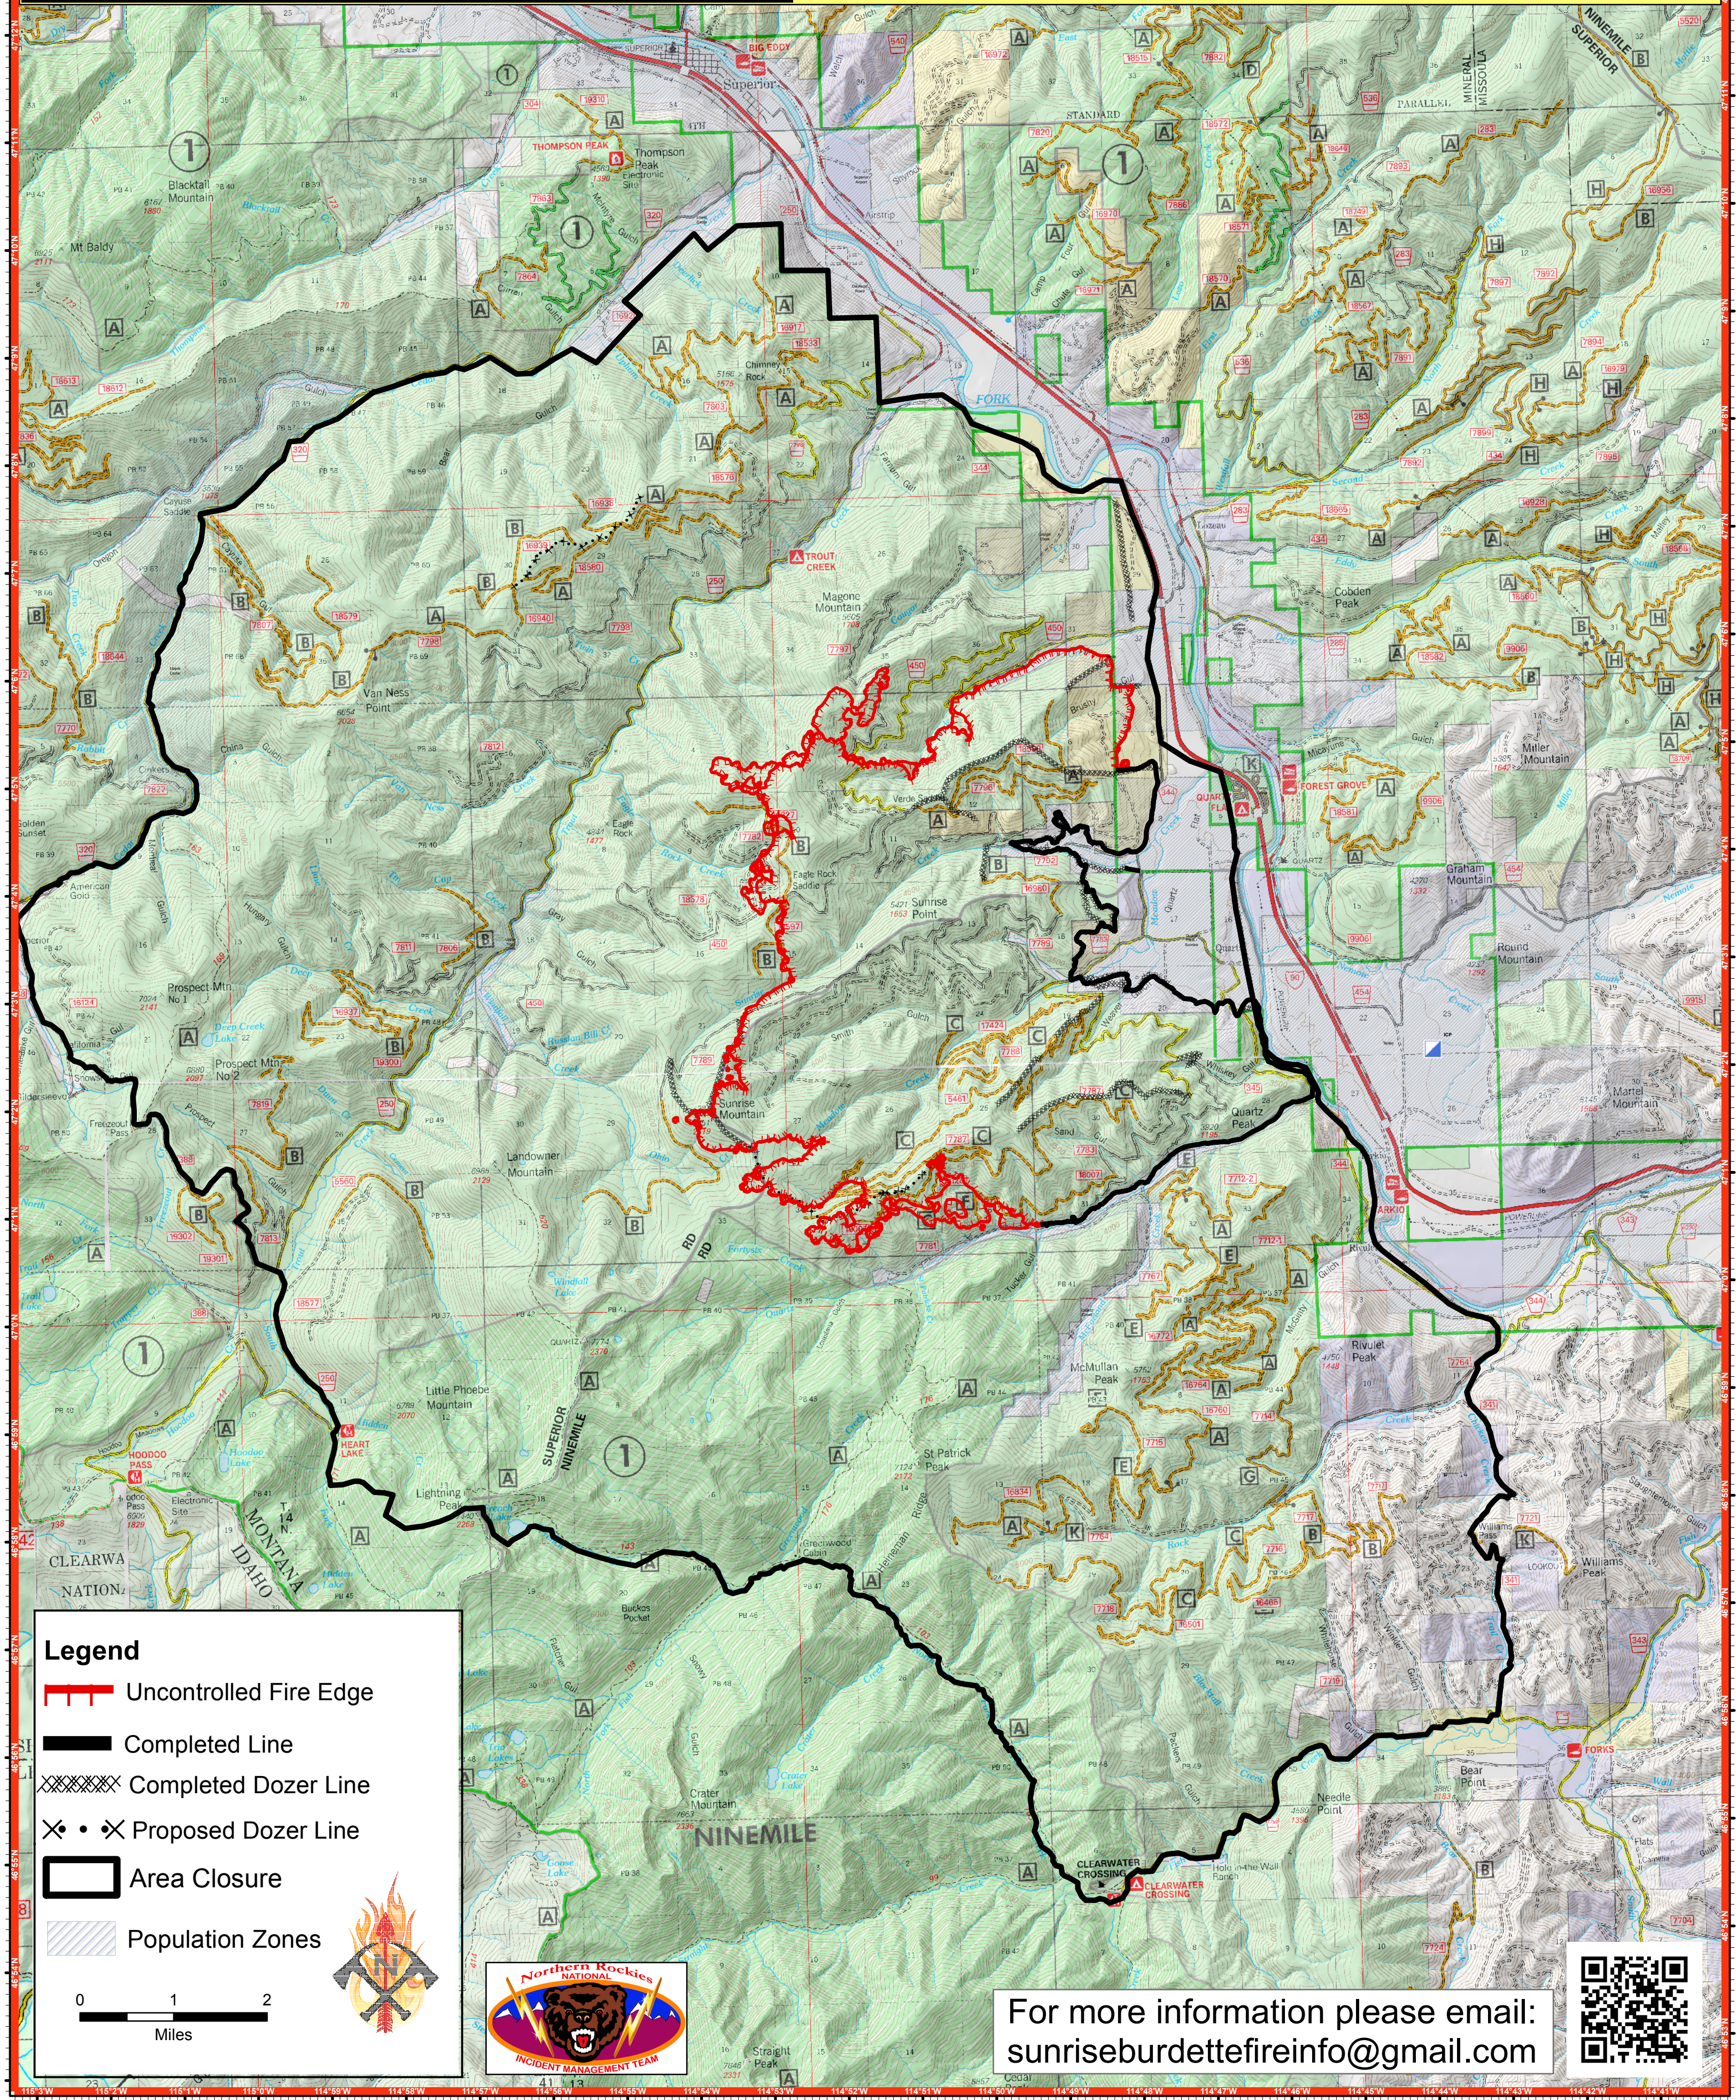

# Sunrise Fire MT-LNF-001336

August 10, 2017

Fire Acres as of August 8, 2017  
Sunrise ~ 15,203

- Legend**
- Uncontrolled Fire Edge
  - Completed Line
  - Completed Dozer Line
  - Proposed Dozer Line
  - Area Closure
  - Population Zones