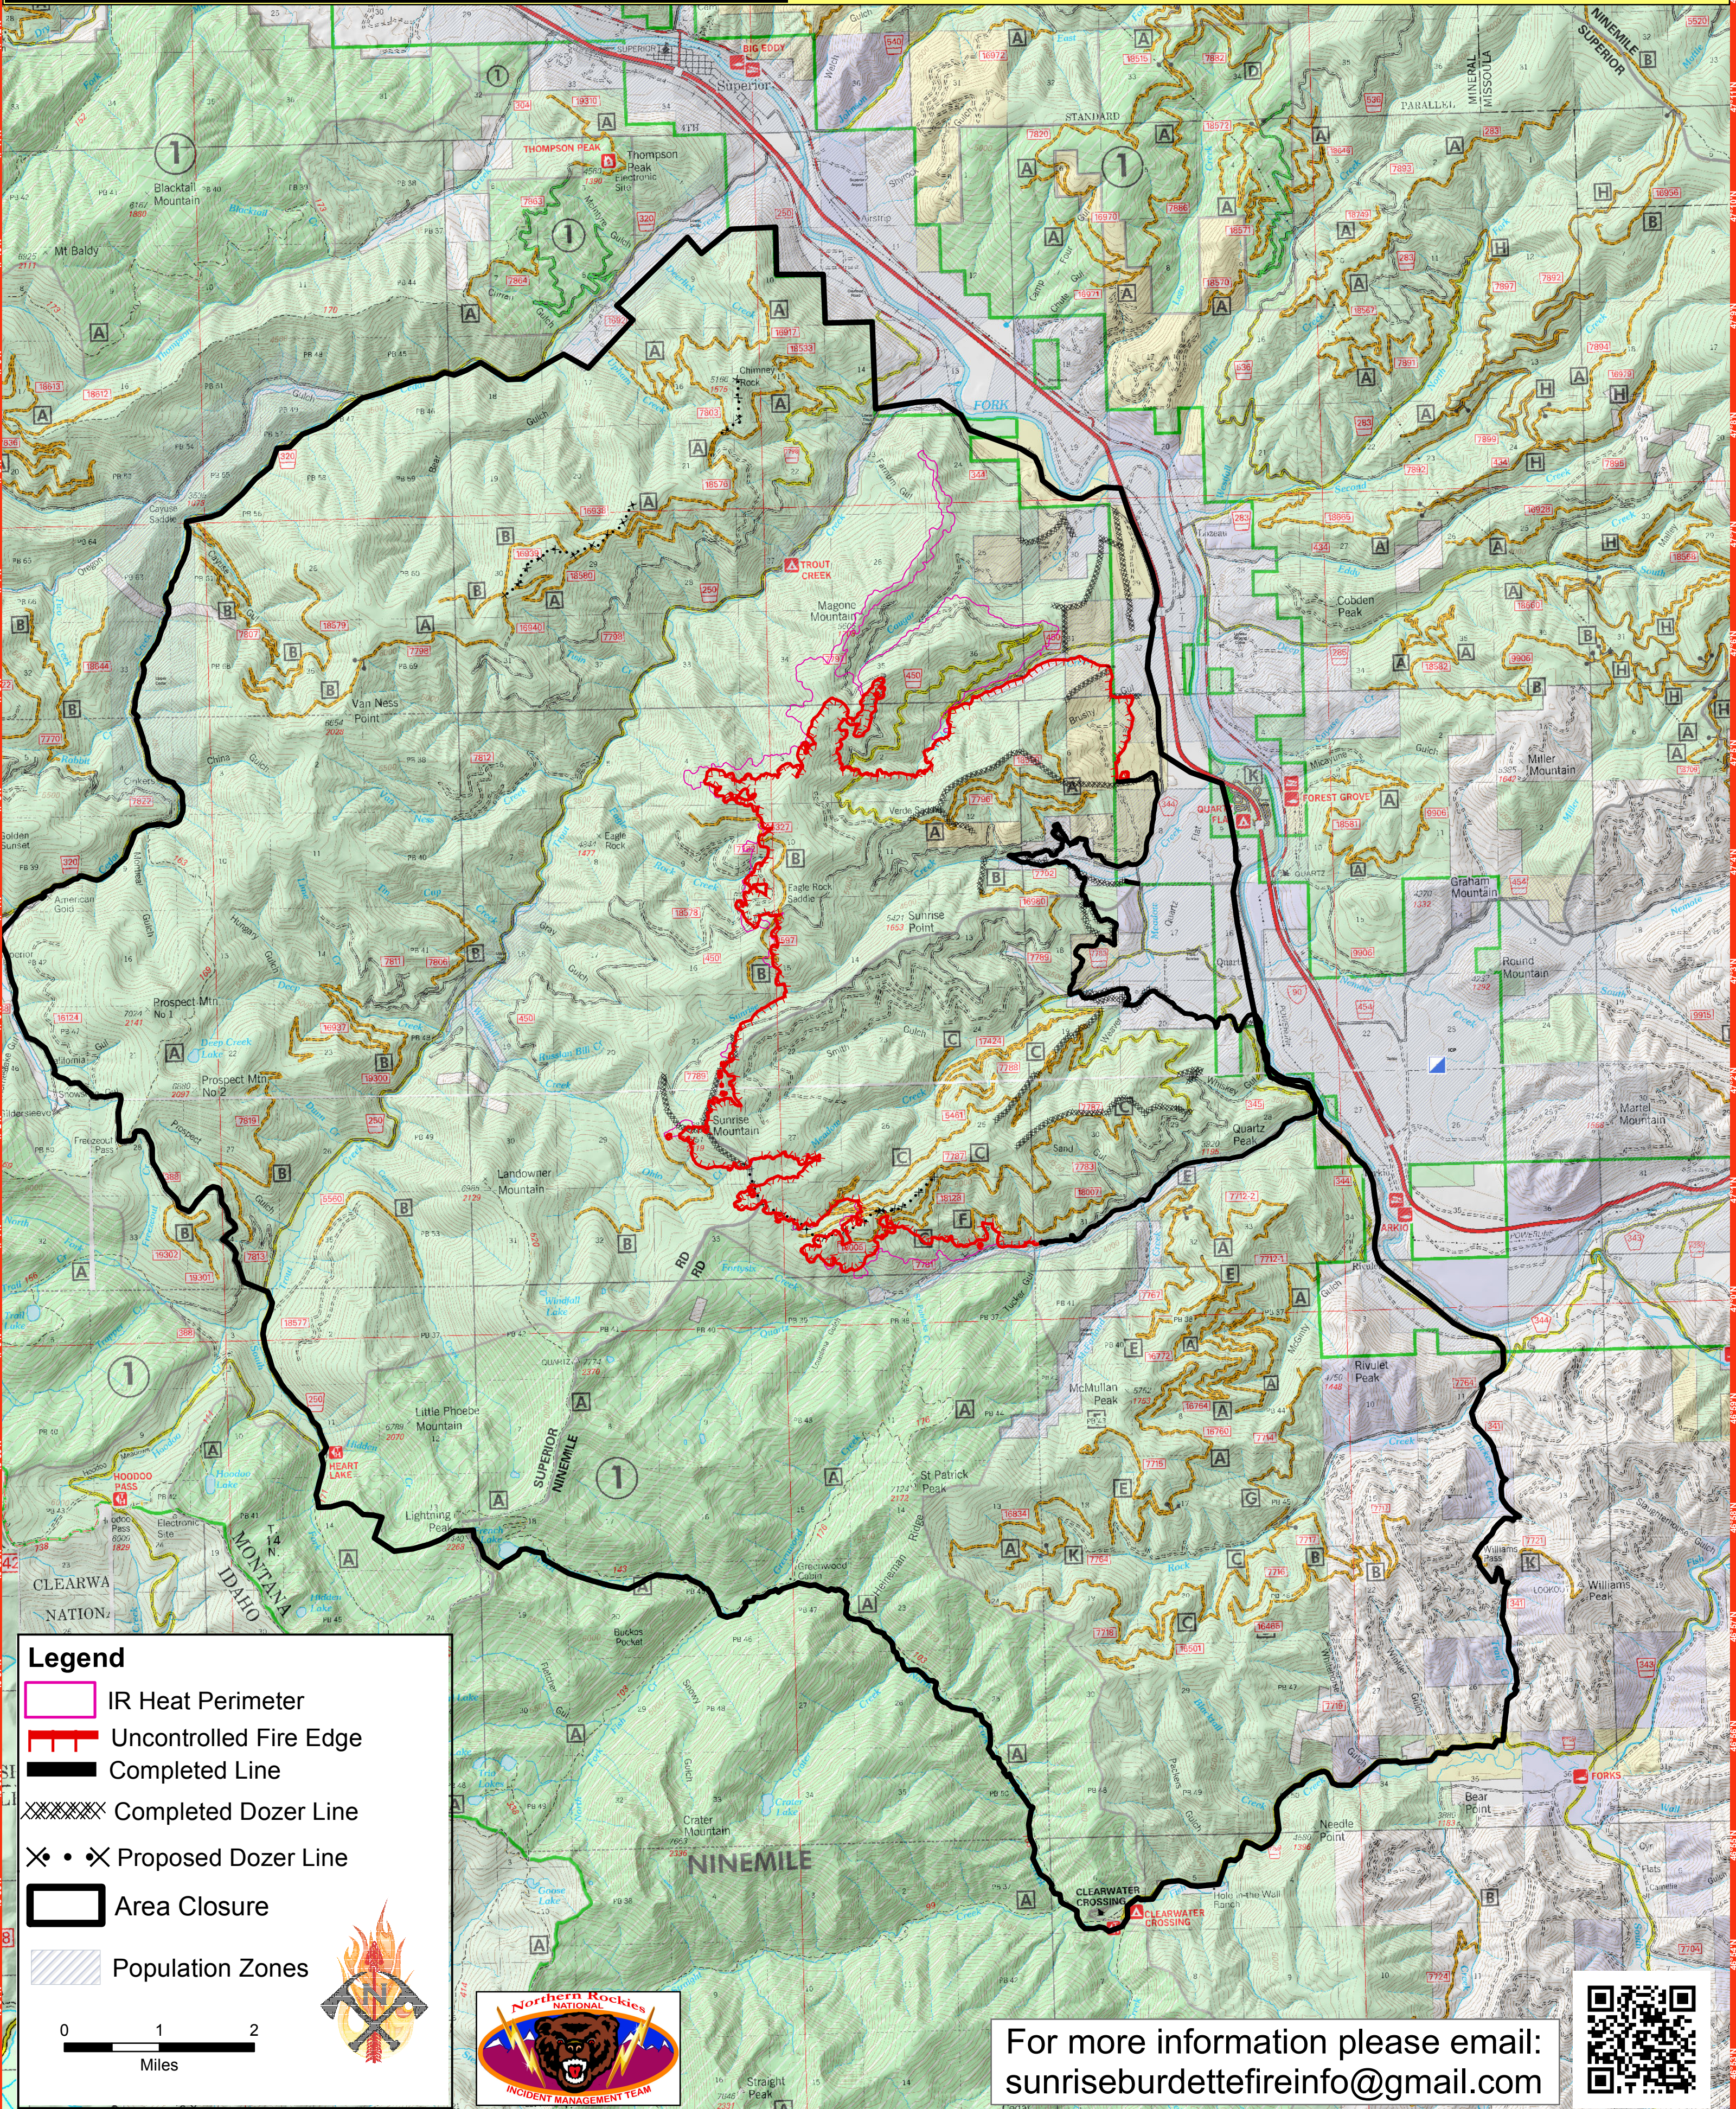

Sunrise Fire MT-LNF-001336

August 11, 2017

Fire Acres as of August 11, 2017
Sunrise ~ 17,327

Legend

- IR Heat Perimeter
- Uncontrolled Fire Edge
- Completed Line
- Completed Dozer Line
- Proposed Dozer Line
- Area Closure
- Population Zones

0 1 2 Miles

For more information please email:
sunriseburdettefireinfo@gmail.com