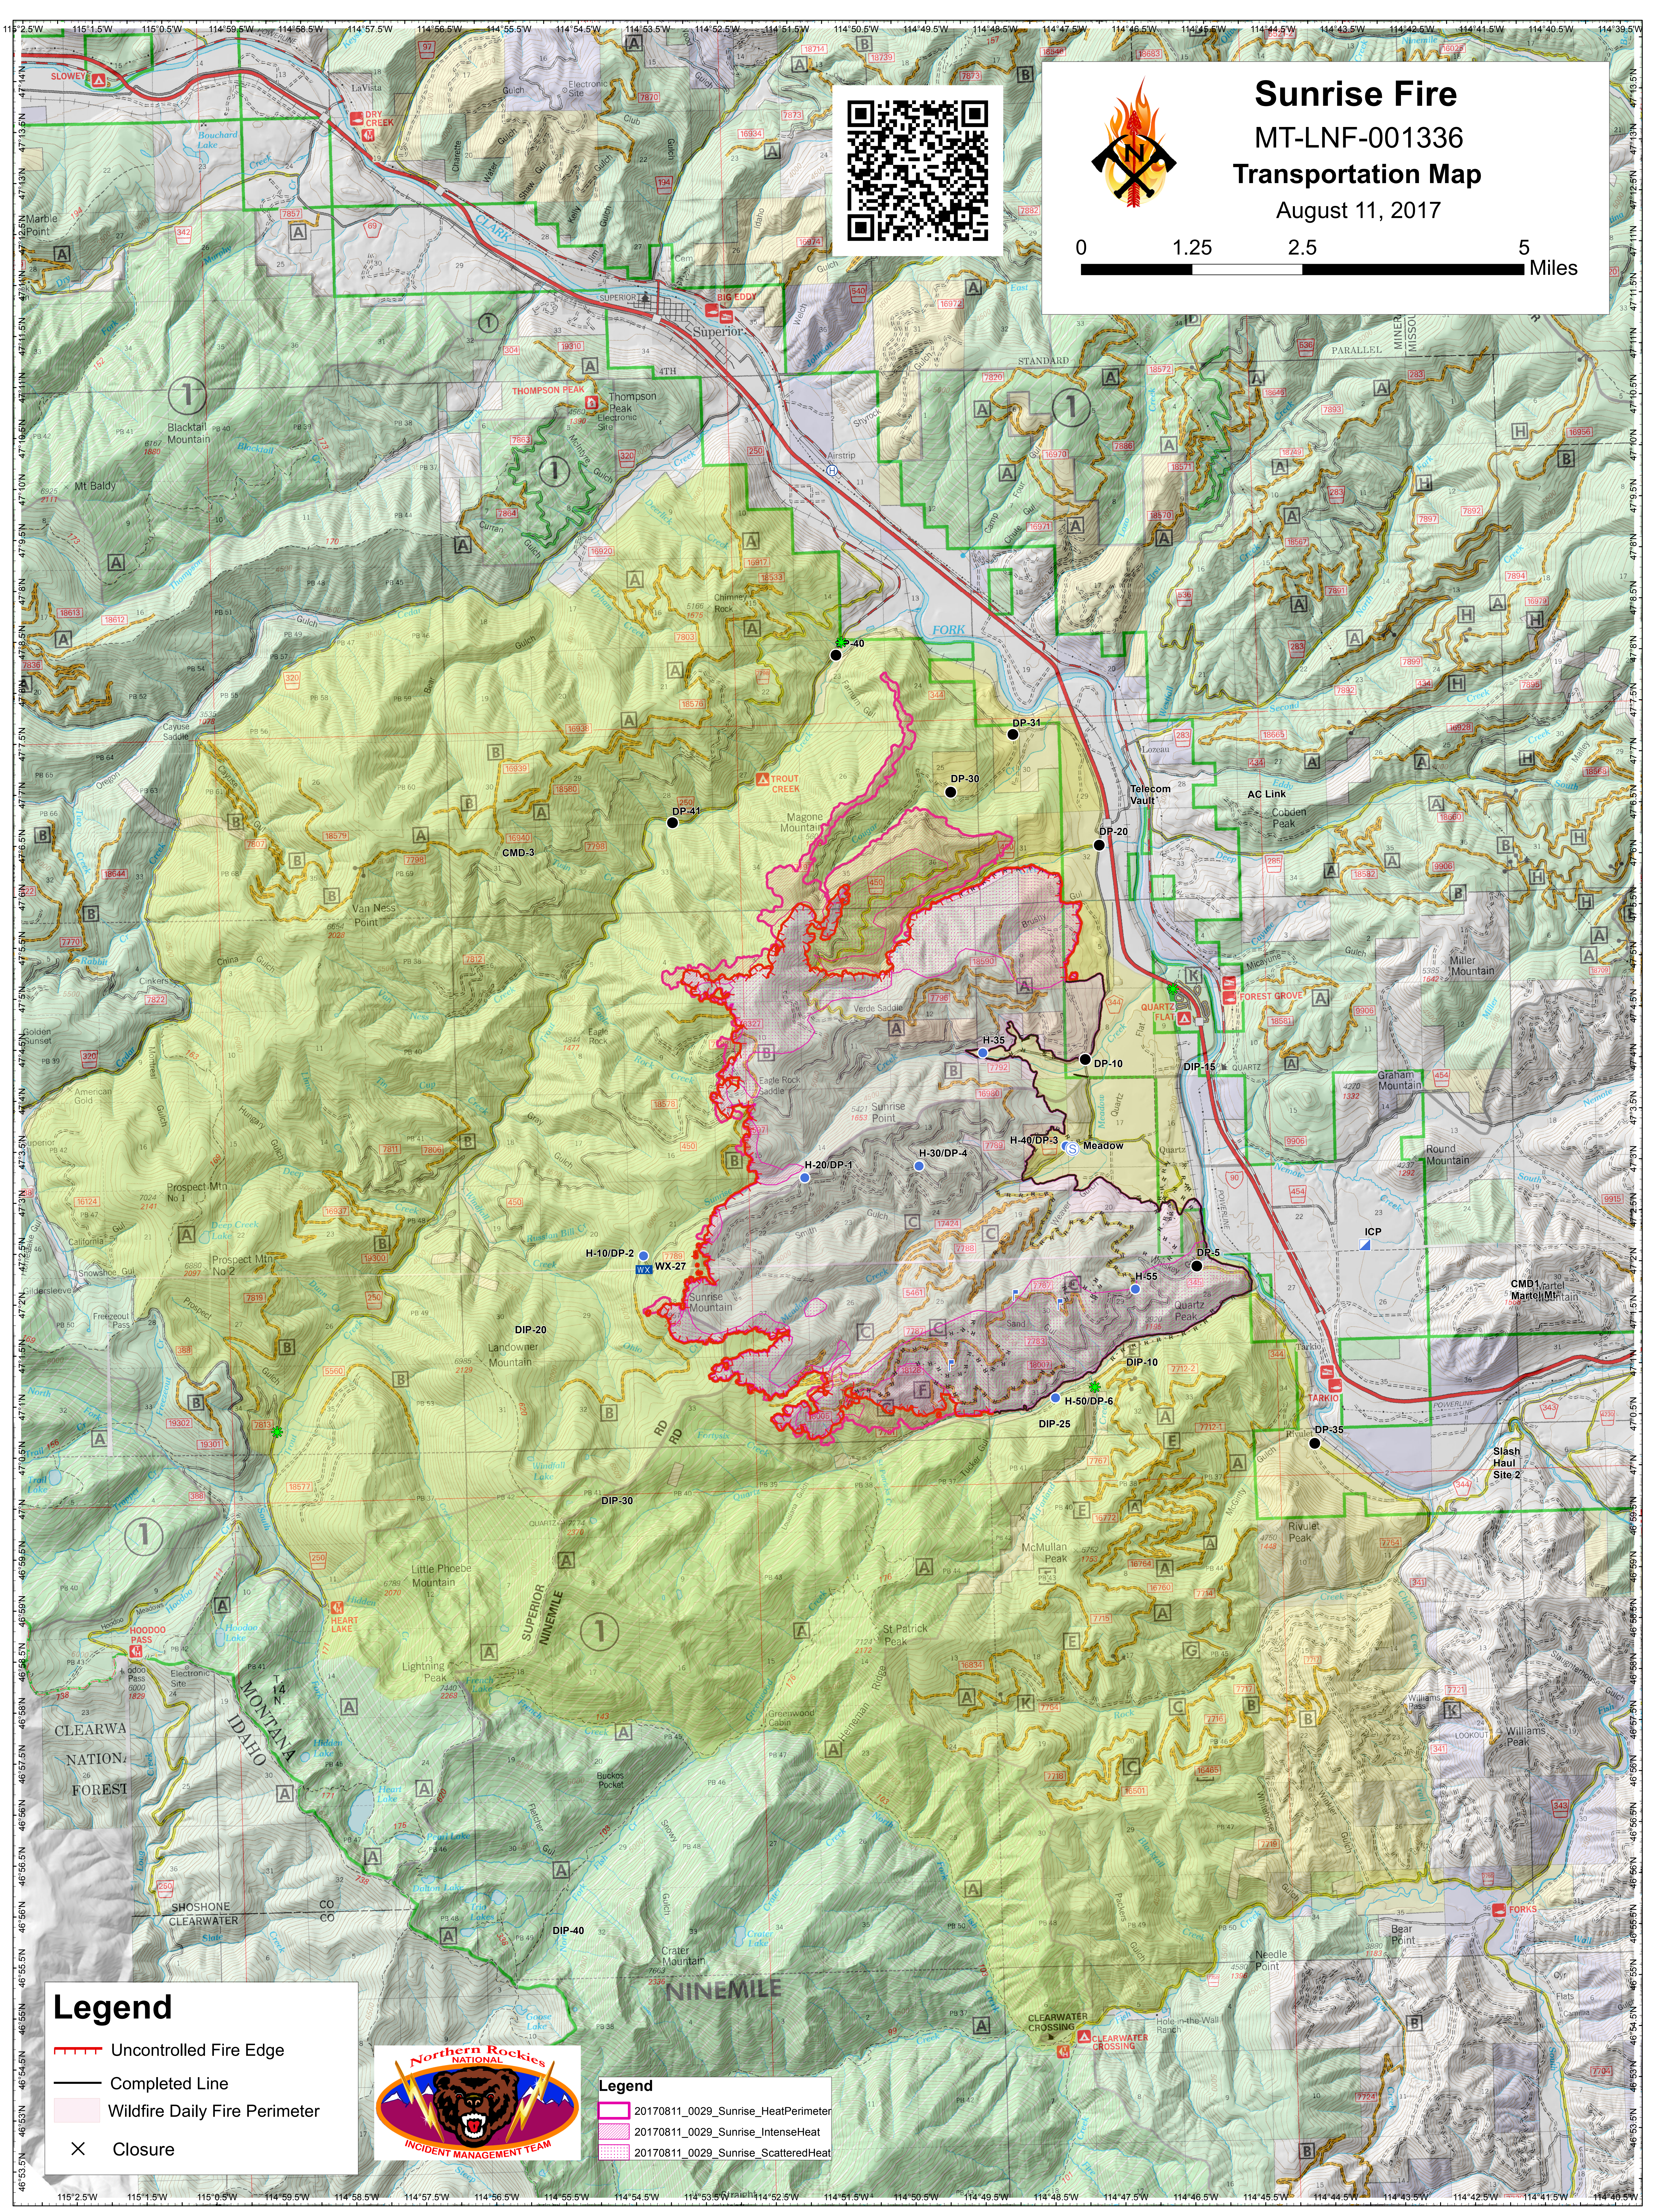

Sunrise Fire

MT-LNF-001336

Transportation Map

August 11, 2017

Legend

- Uncontrolled Fire Edge
- Completed Line
- Wildfire Daily Fire Perimeter
- Closure

Legend

- 20170811_0029_Sunrise_HeatPerimeter
- 20170811_0029_Sunrise_IntenseHeat
- 20170811_0029_Sunrise_ScatteredHeat