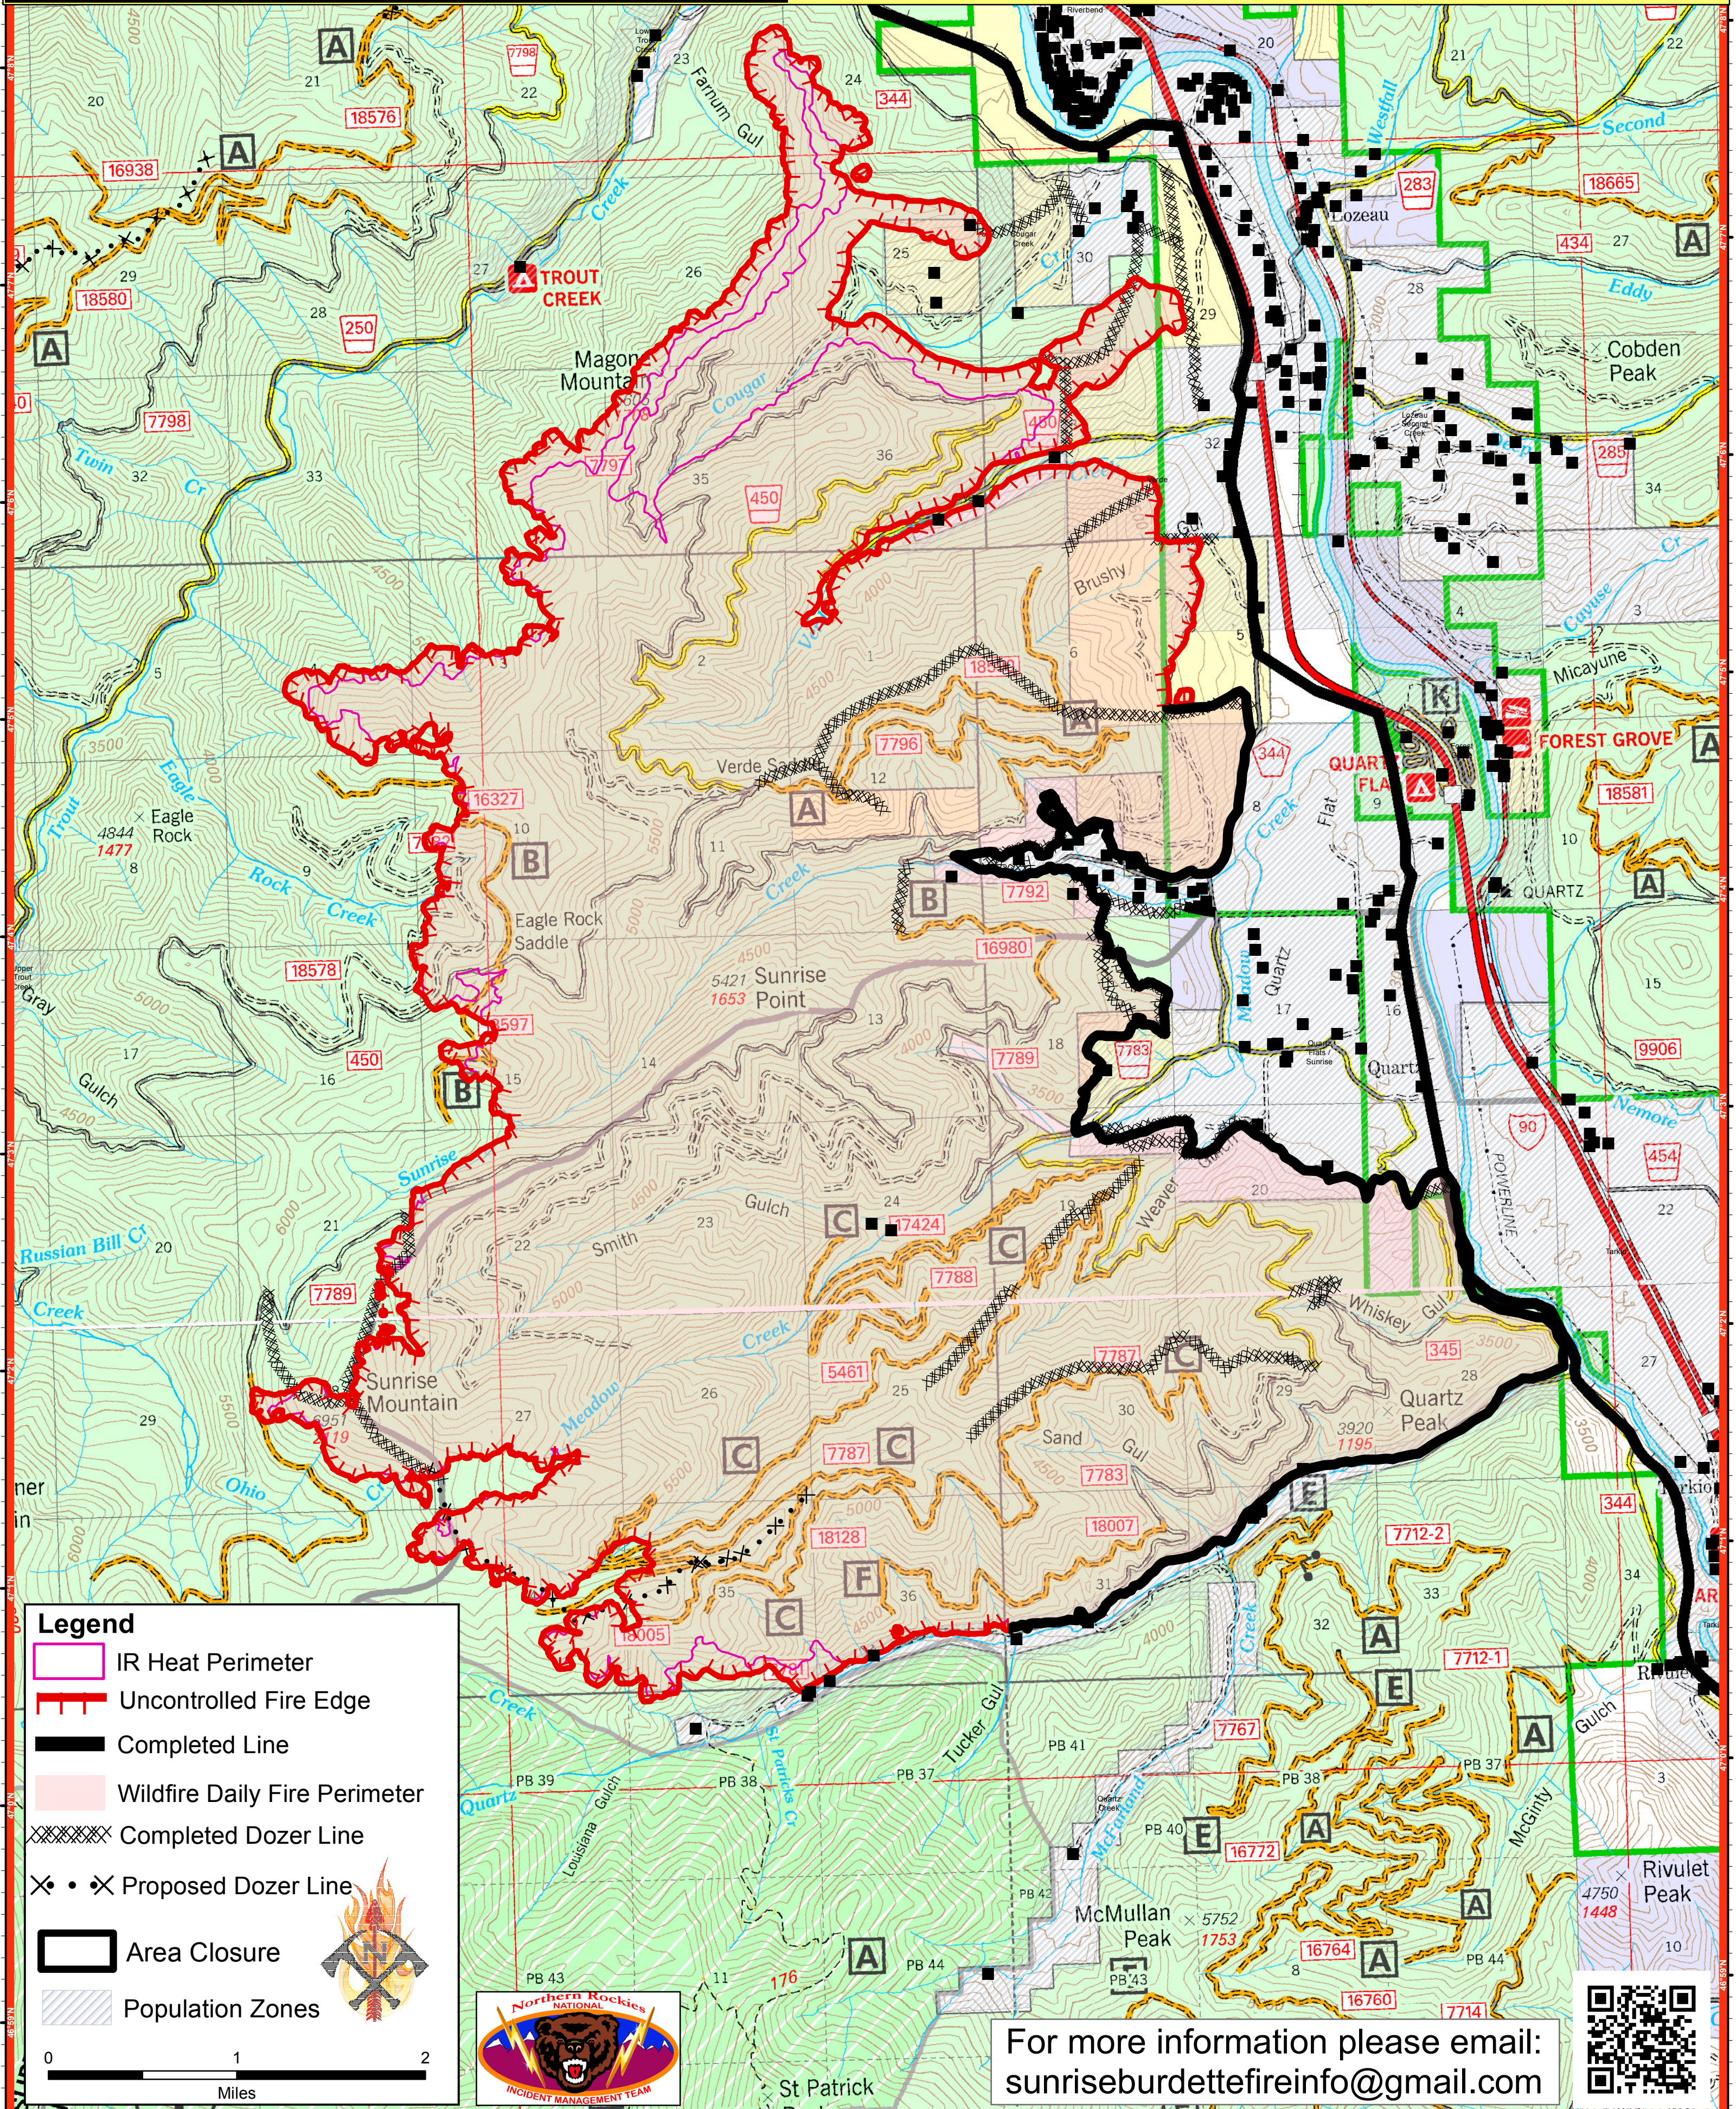

Sunrise Fire MT-LNF-001336

August 12, 2017

Fire Acres as of August 12, 2017 Sunrise ~ 18,629

Legend

- IR Heat Perimeter
- Uncontrolled Fire Edge
- Completed Line
- Wildfire Daily Fire Perimeter
- Completed Dozer Line
- Proposed Dozer Line
- Area Closure
- Population Zones