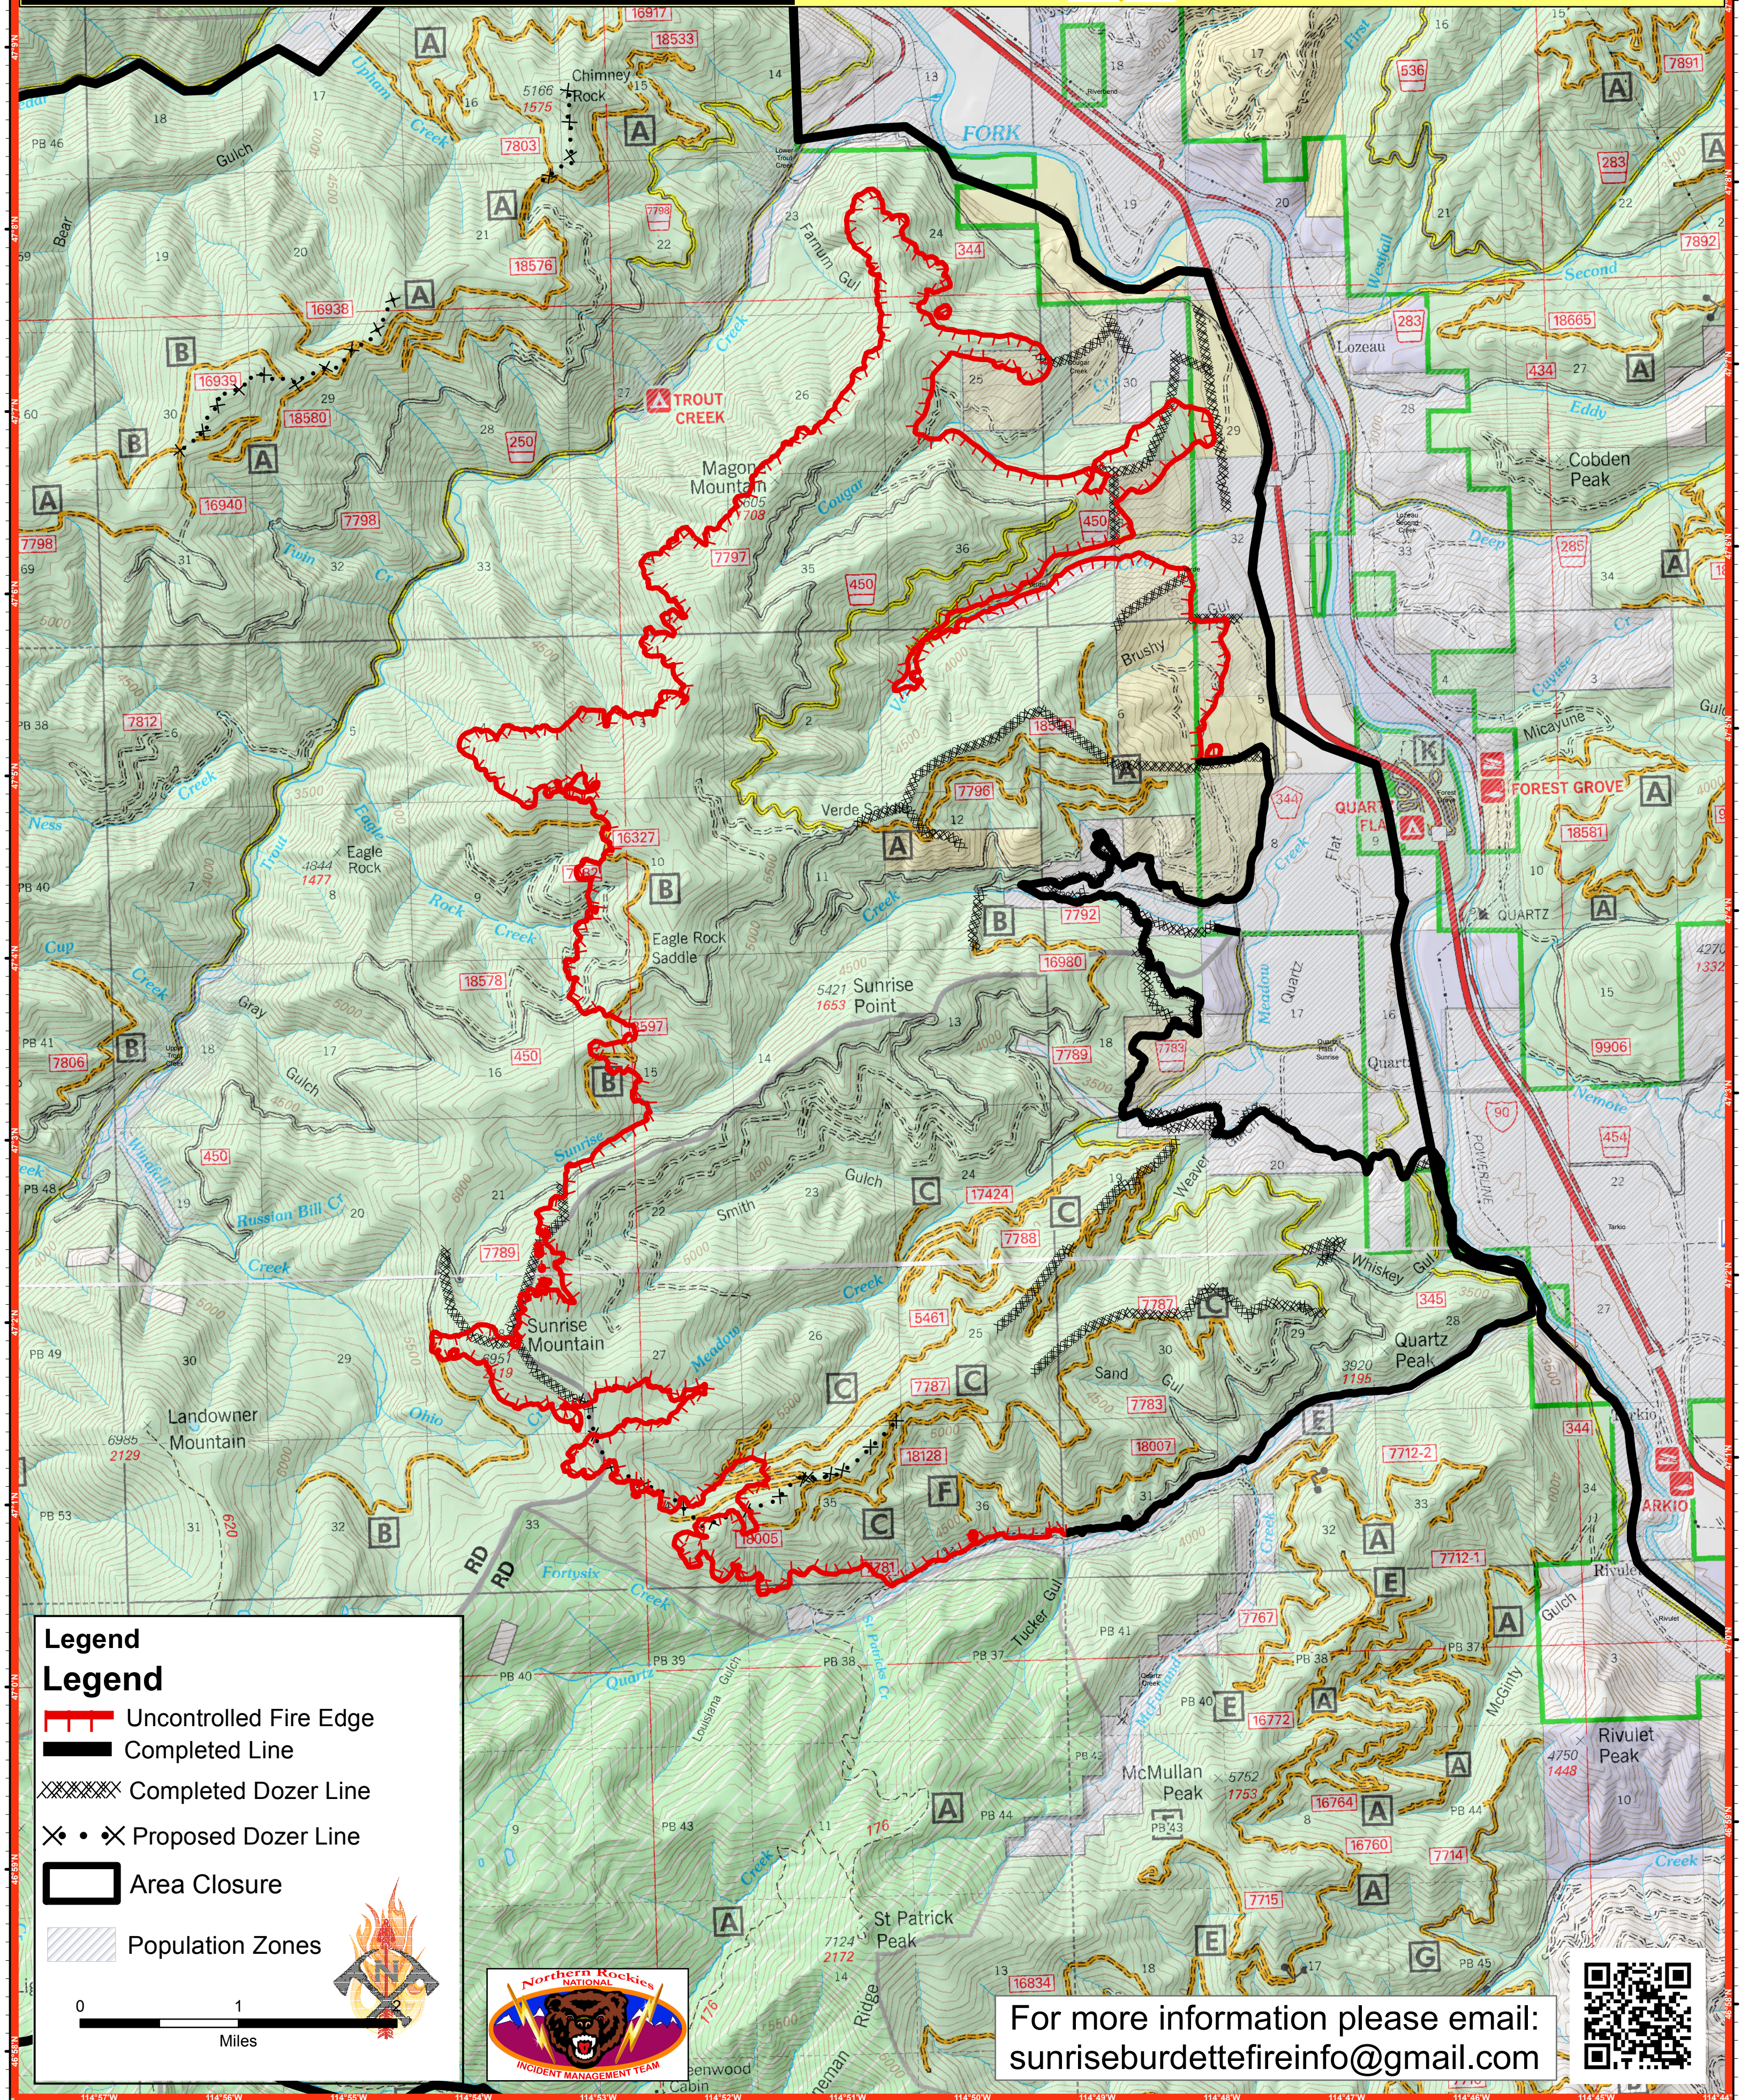

# Sunrise Fire MT-LNF-001336

August 12, 2017

Fire Acres as of August 11, 2017  
Sunrise ~ 18,629

**Legend**  
**Legend**

- Uncontrolled Fire Edge
- Completed Line
- Completed Dozer Line
- Proposed Dozer Line
- Area Closure
- Population Zones