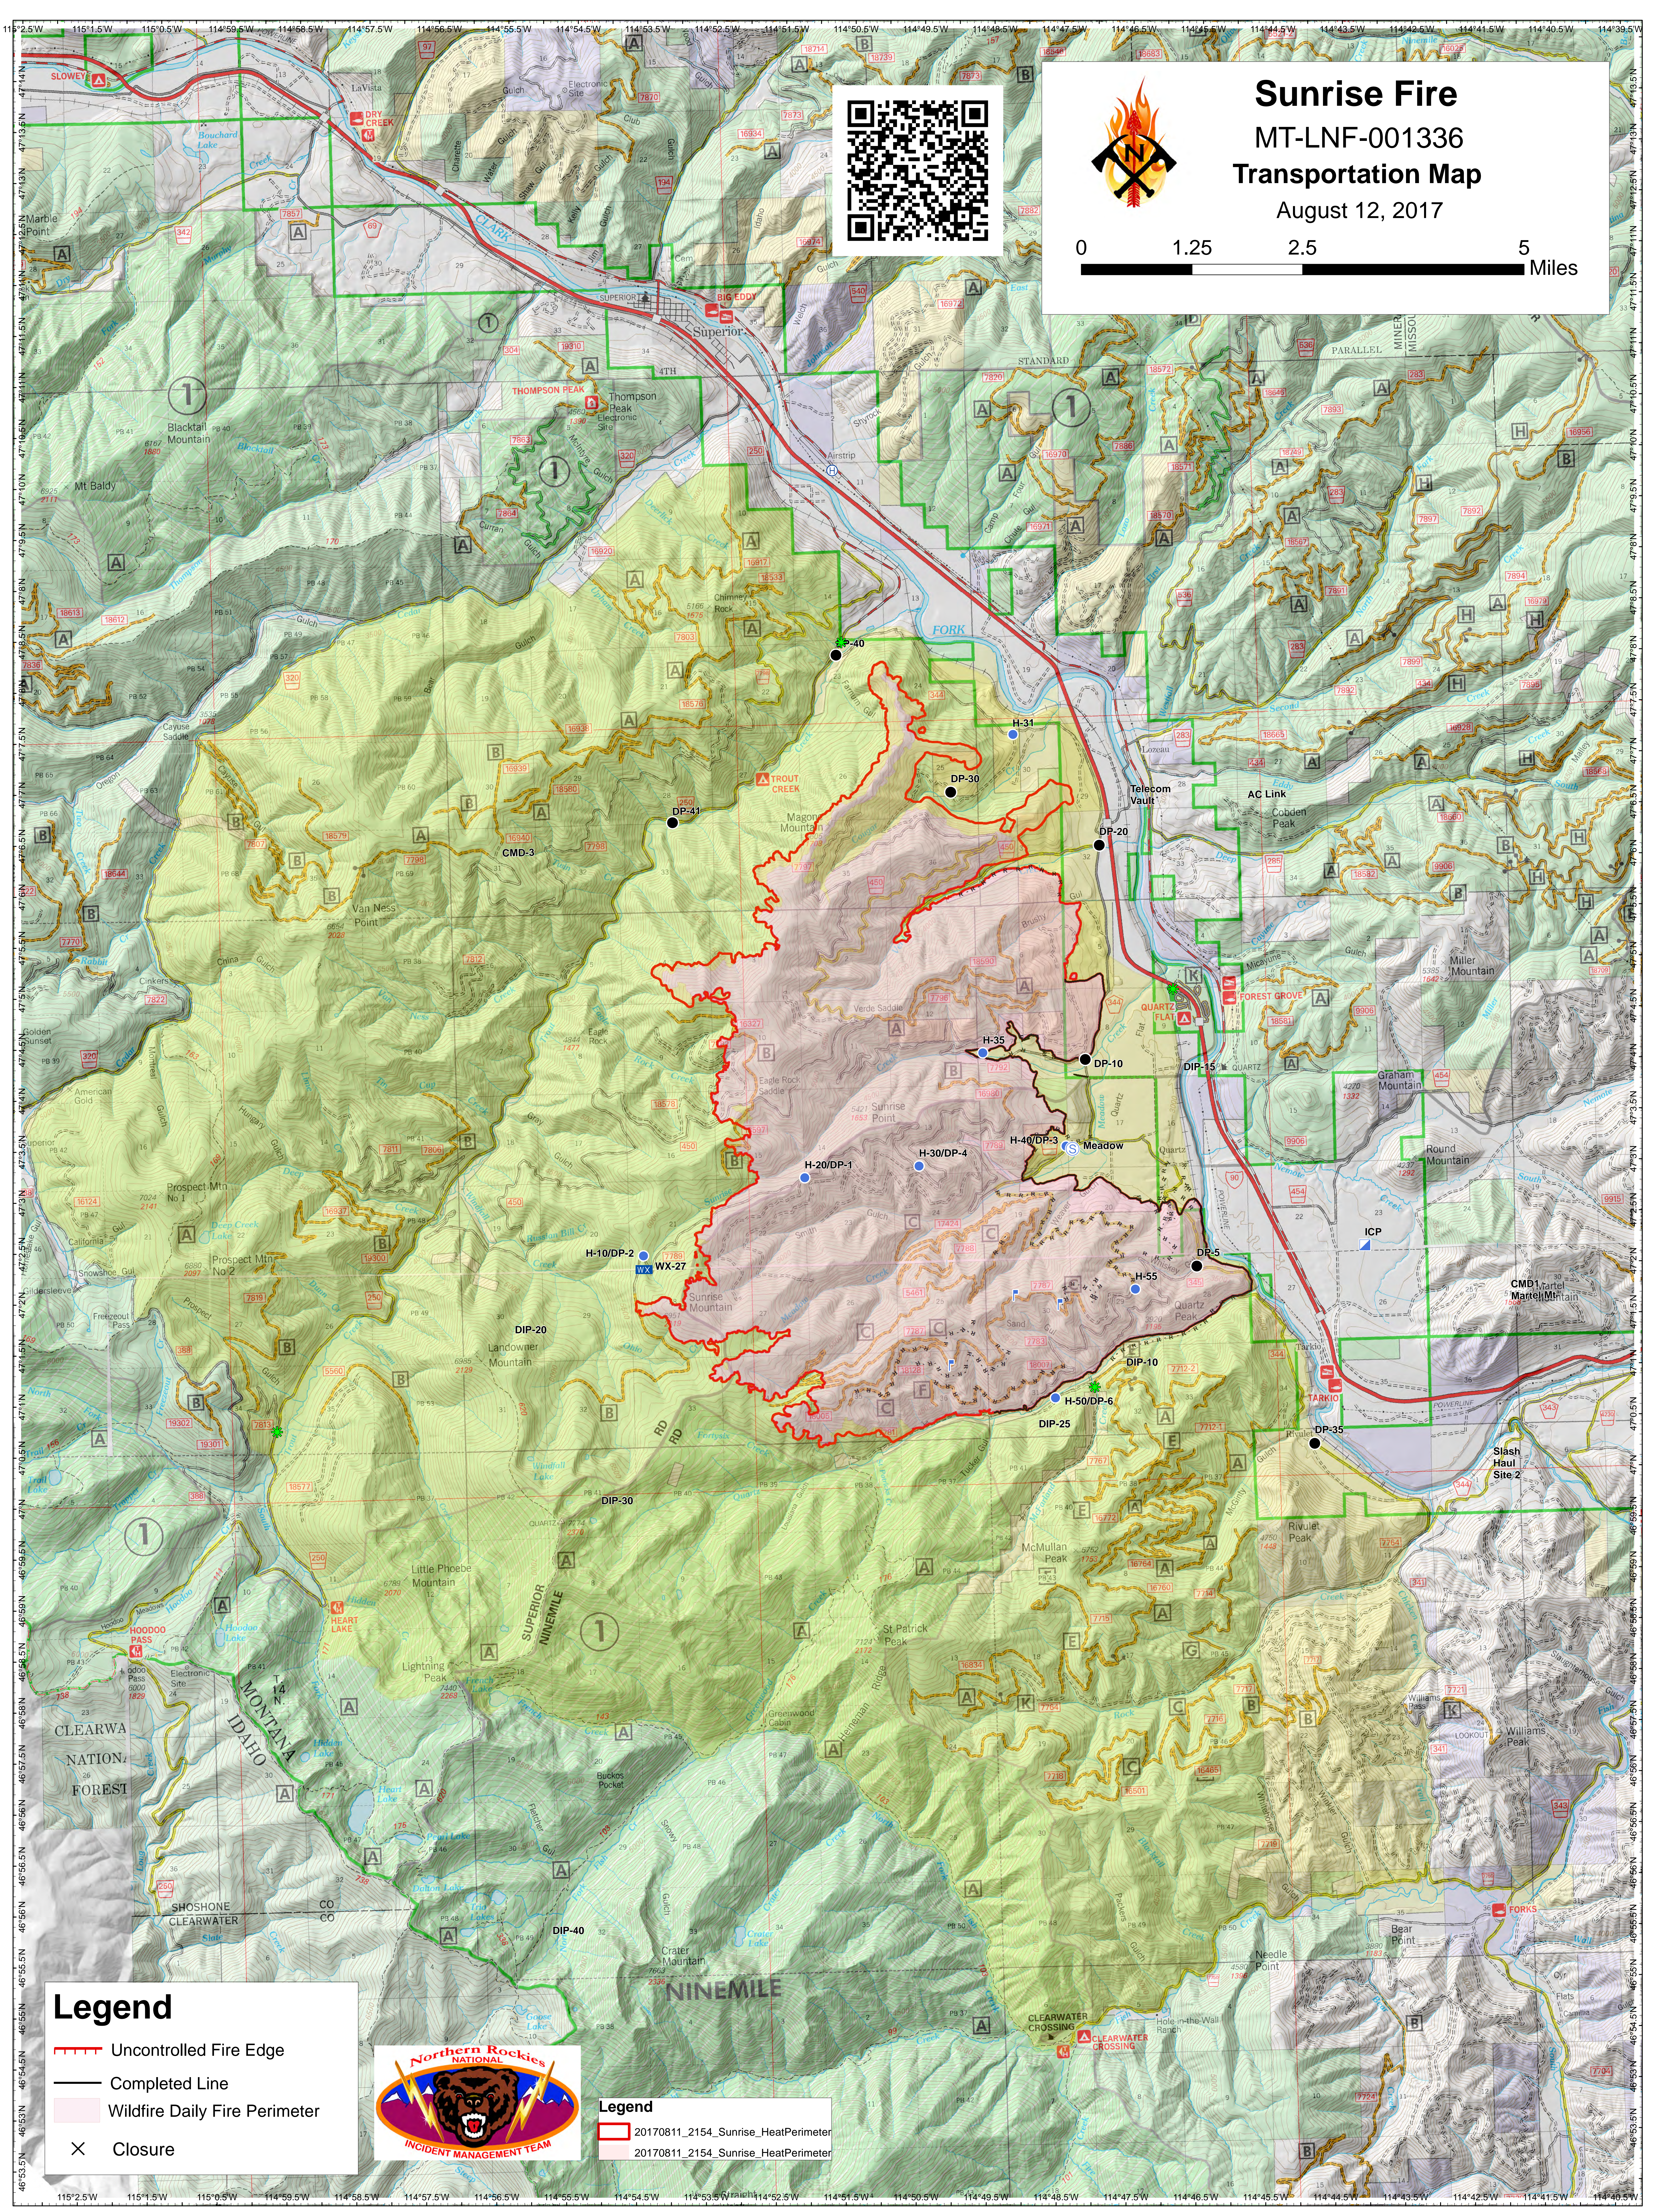

Sunrise Fire MT-LNF-001336 Transportation Map August 12, 2017

Legend

- Uncontrolled Fire Edge
- Completed Line
- Wildfire Daily Fire Perimeter
- Closure

Legend

- 20170811_2154_Sunrise_HeatPerimeter
- 20170811_2154_Sunrise_HeatPerimeter