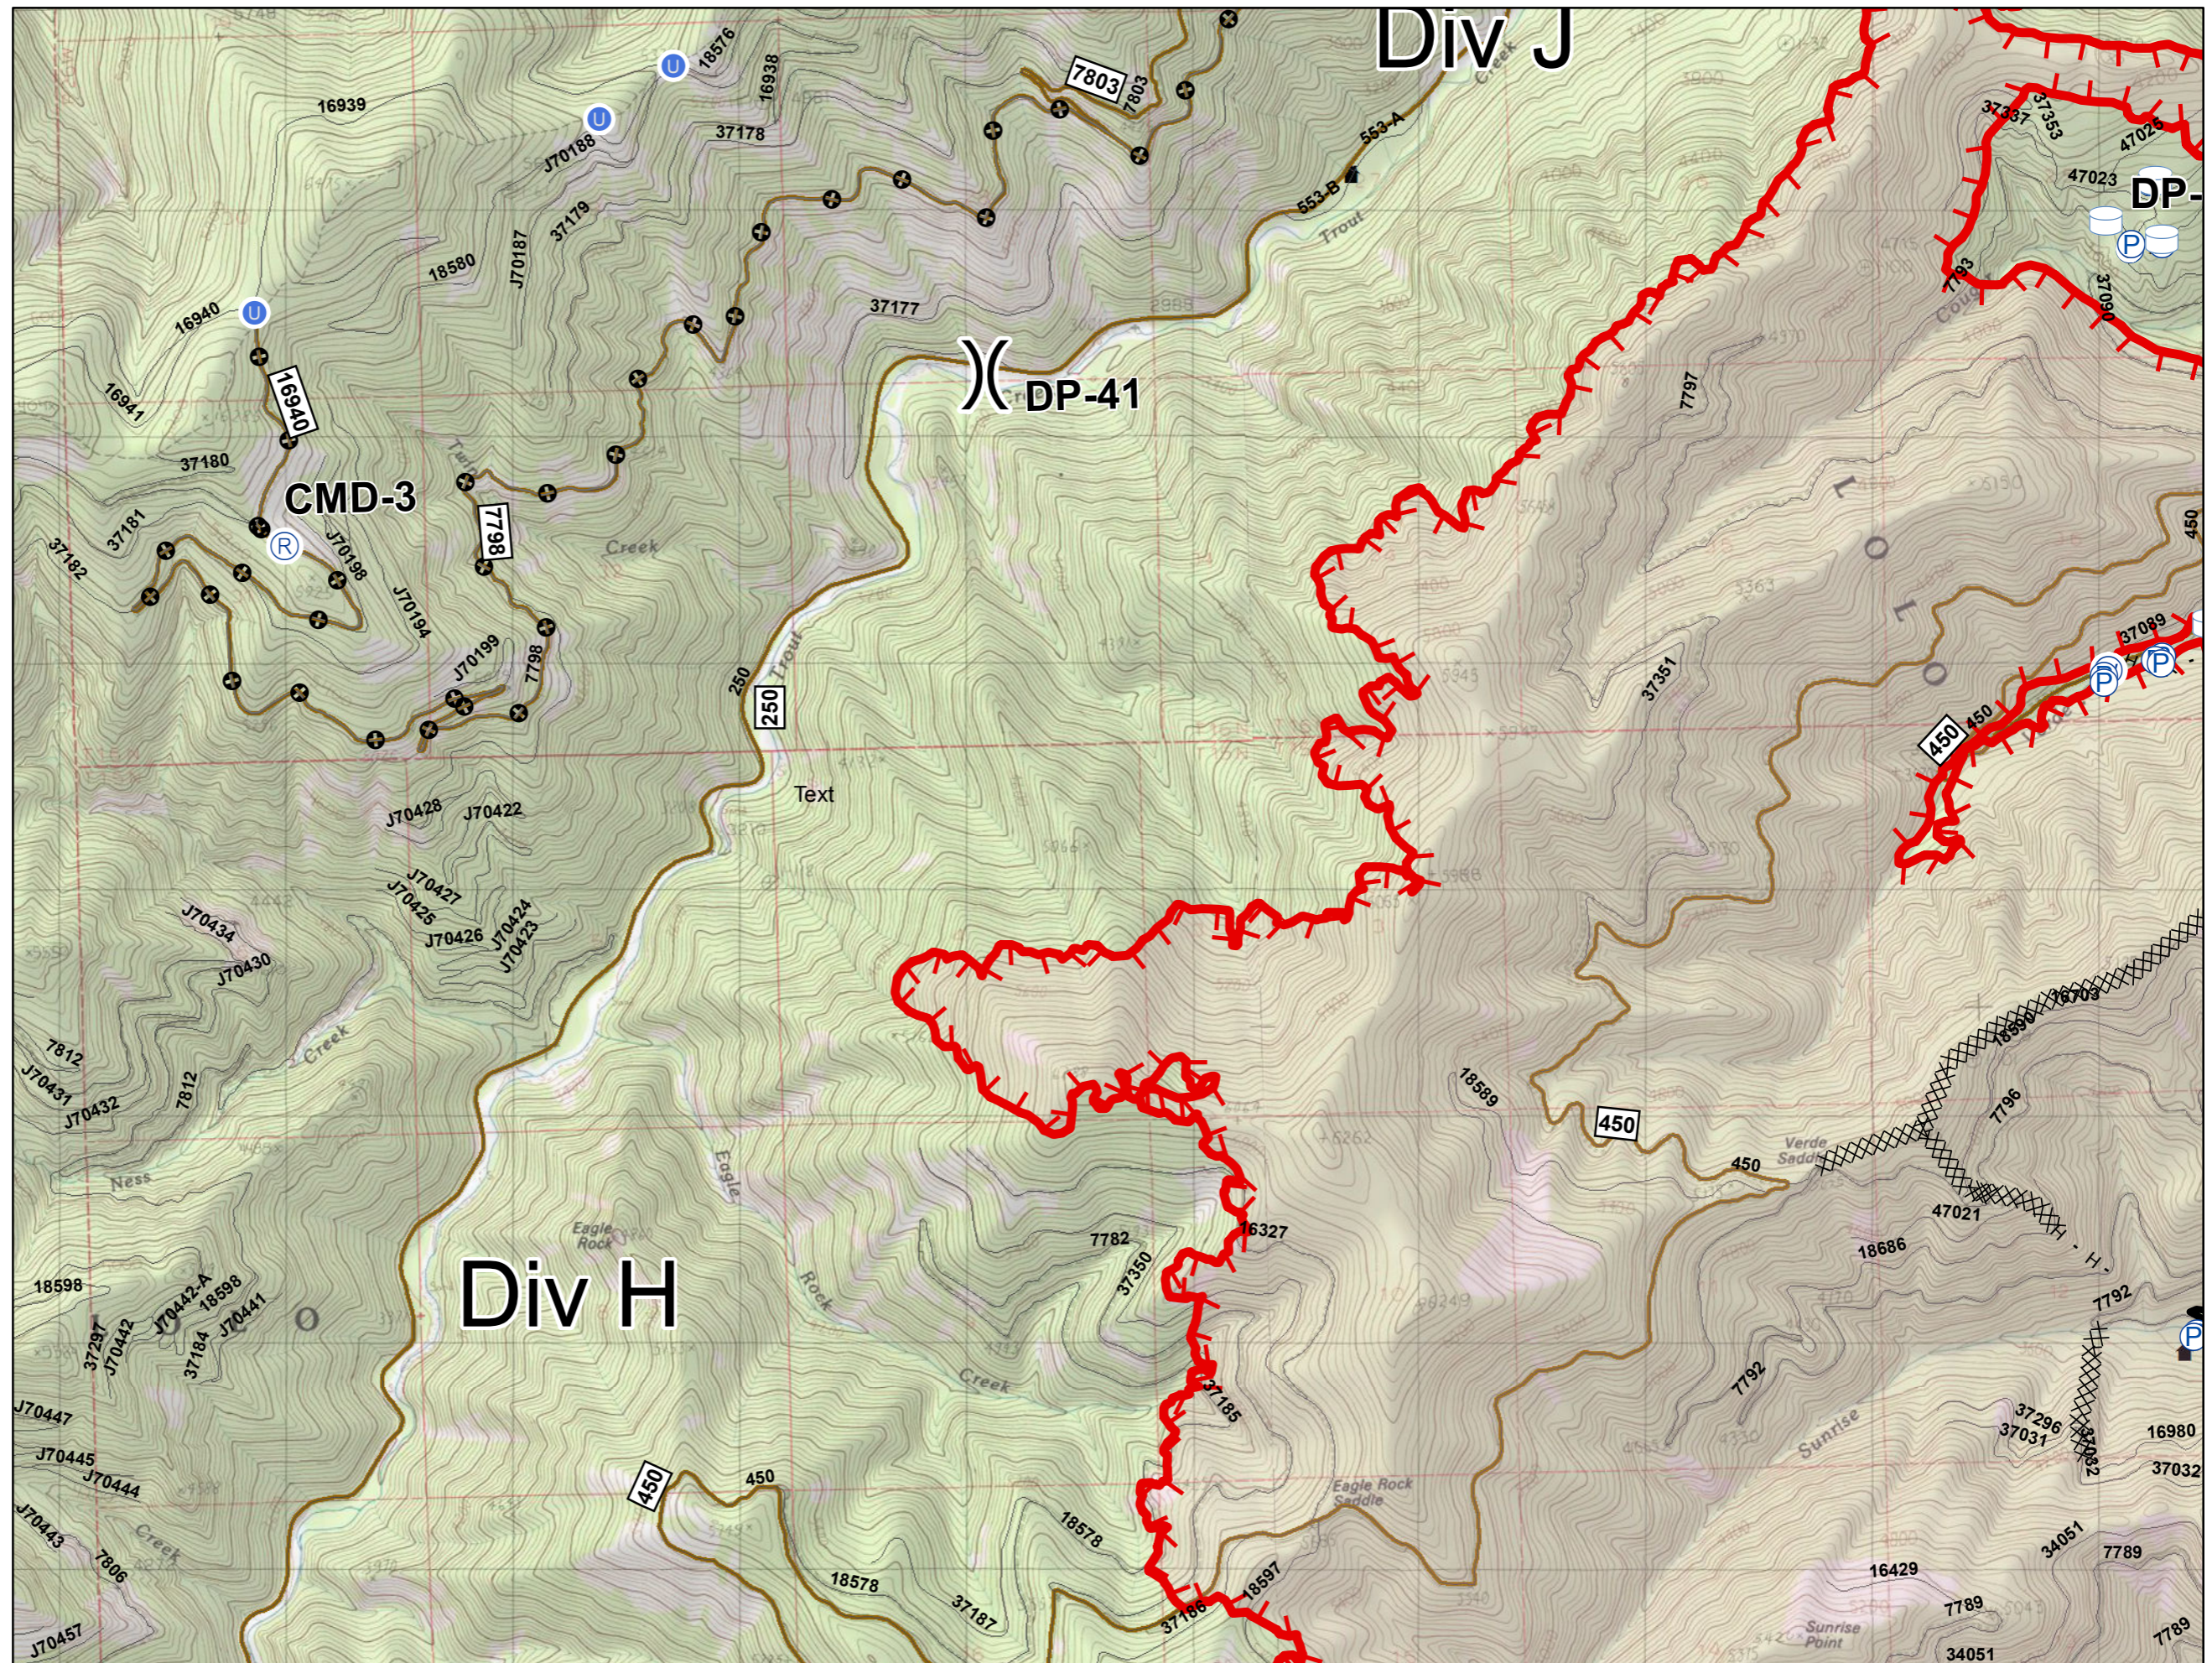

Legend

- ▬ Uncontrolled Fire Edge
- Completed Line
- IR Heat Perimeter
- IR Intense Heat
- IR Scattered Heat
- IR Isolated Heat Sources
- Dip Site
- Helispot
- Completed Dozer Line
- Completed Hand Line
- Road as Completed Line
- Wildfire Daily Fire Perimeter
- Road
- Structure

Legend

- Uncontrolled Fire Edge
- Completed Line
- IR Heat Perimeter
- IR Intense Heat
- IR Scattered Heat
- IR Isolated Heat Sources
- Dip Site
- Helispot
- Completed Dozer Line
- Completed Hand Line
- Road as Completed Line
- Wildfire Daily Fire Perimeter
- Road
- Structure

Legend

- █ Uncontrolled Fire Edge
- █** Completed Line
- IR Heat Perimeter
- IR Intense Heat
- IR Scattered Heat
- IR Isolated Heat Sources
- Dip Site
- Helispot
- Completed Dozer Line
- H** Completed Hand Line
- R** Road as Completed Line
- Wildfire Daily Fire Perimeter
- Road
- Structure

Legend

- █ Uncontrolled Fire Edge
- Completed Line
- IR Heat Perimeter
- IR Intense Heat
- IR Scattered Heat
- IR Isolated Heat Sources
- Dip Site
- Helispot
- Completed Dozer Line
- Completed Hand Line
- Road as Completed Line
- Wildfire Daily Fire Perimeter
- Road
- Structure