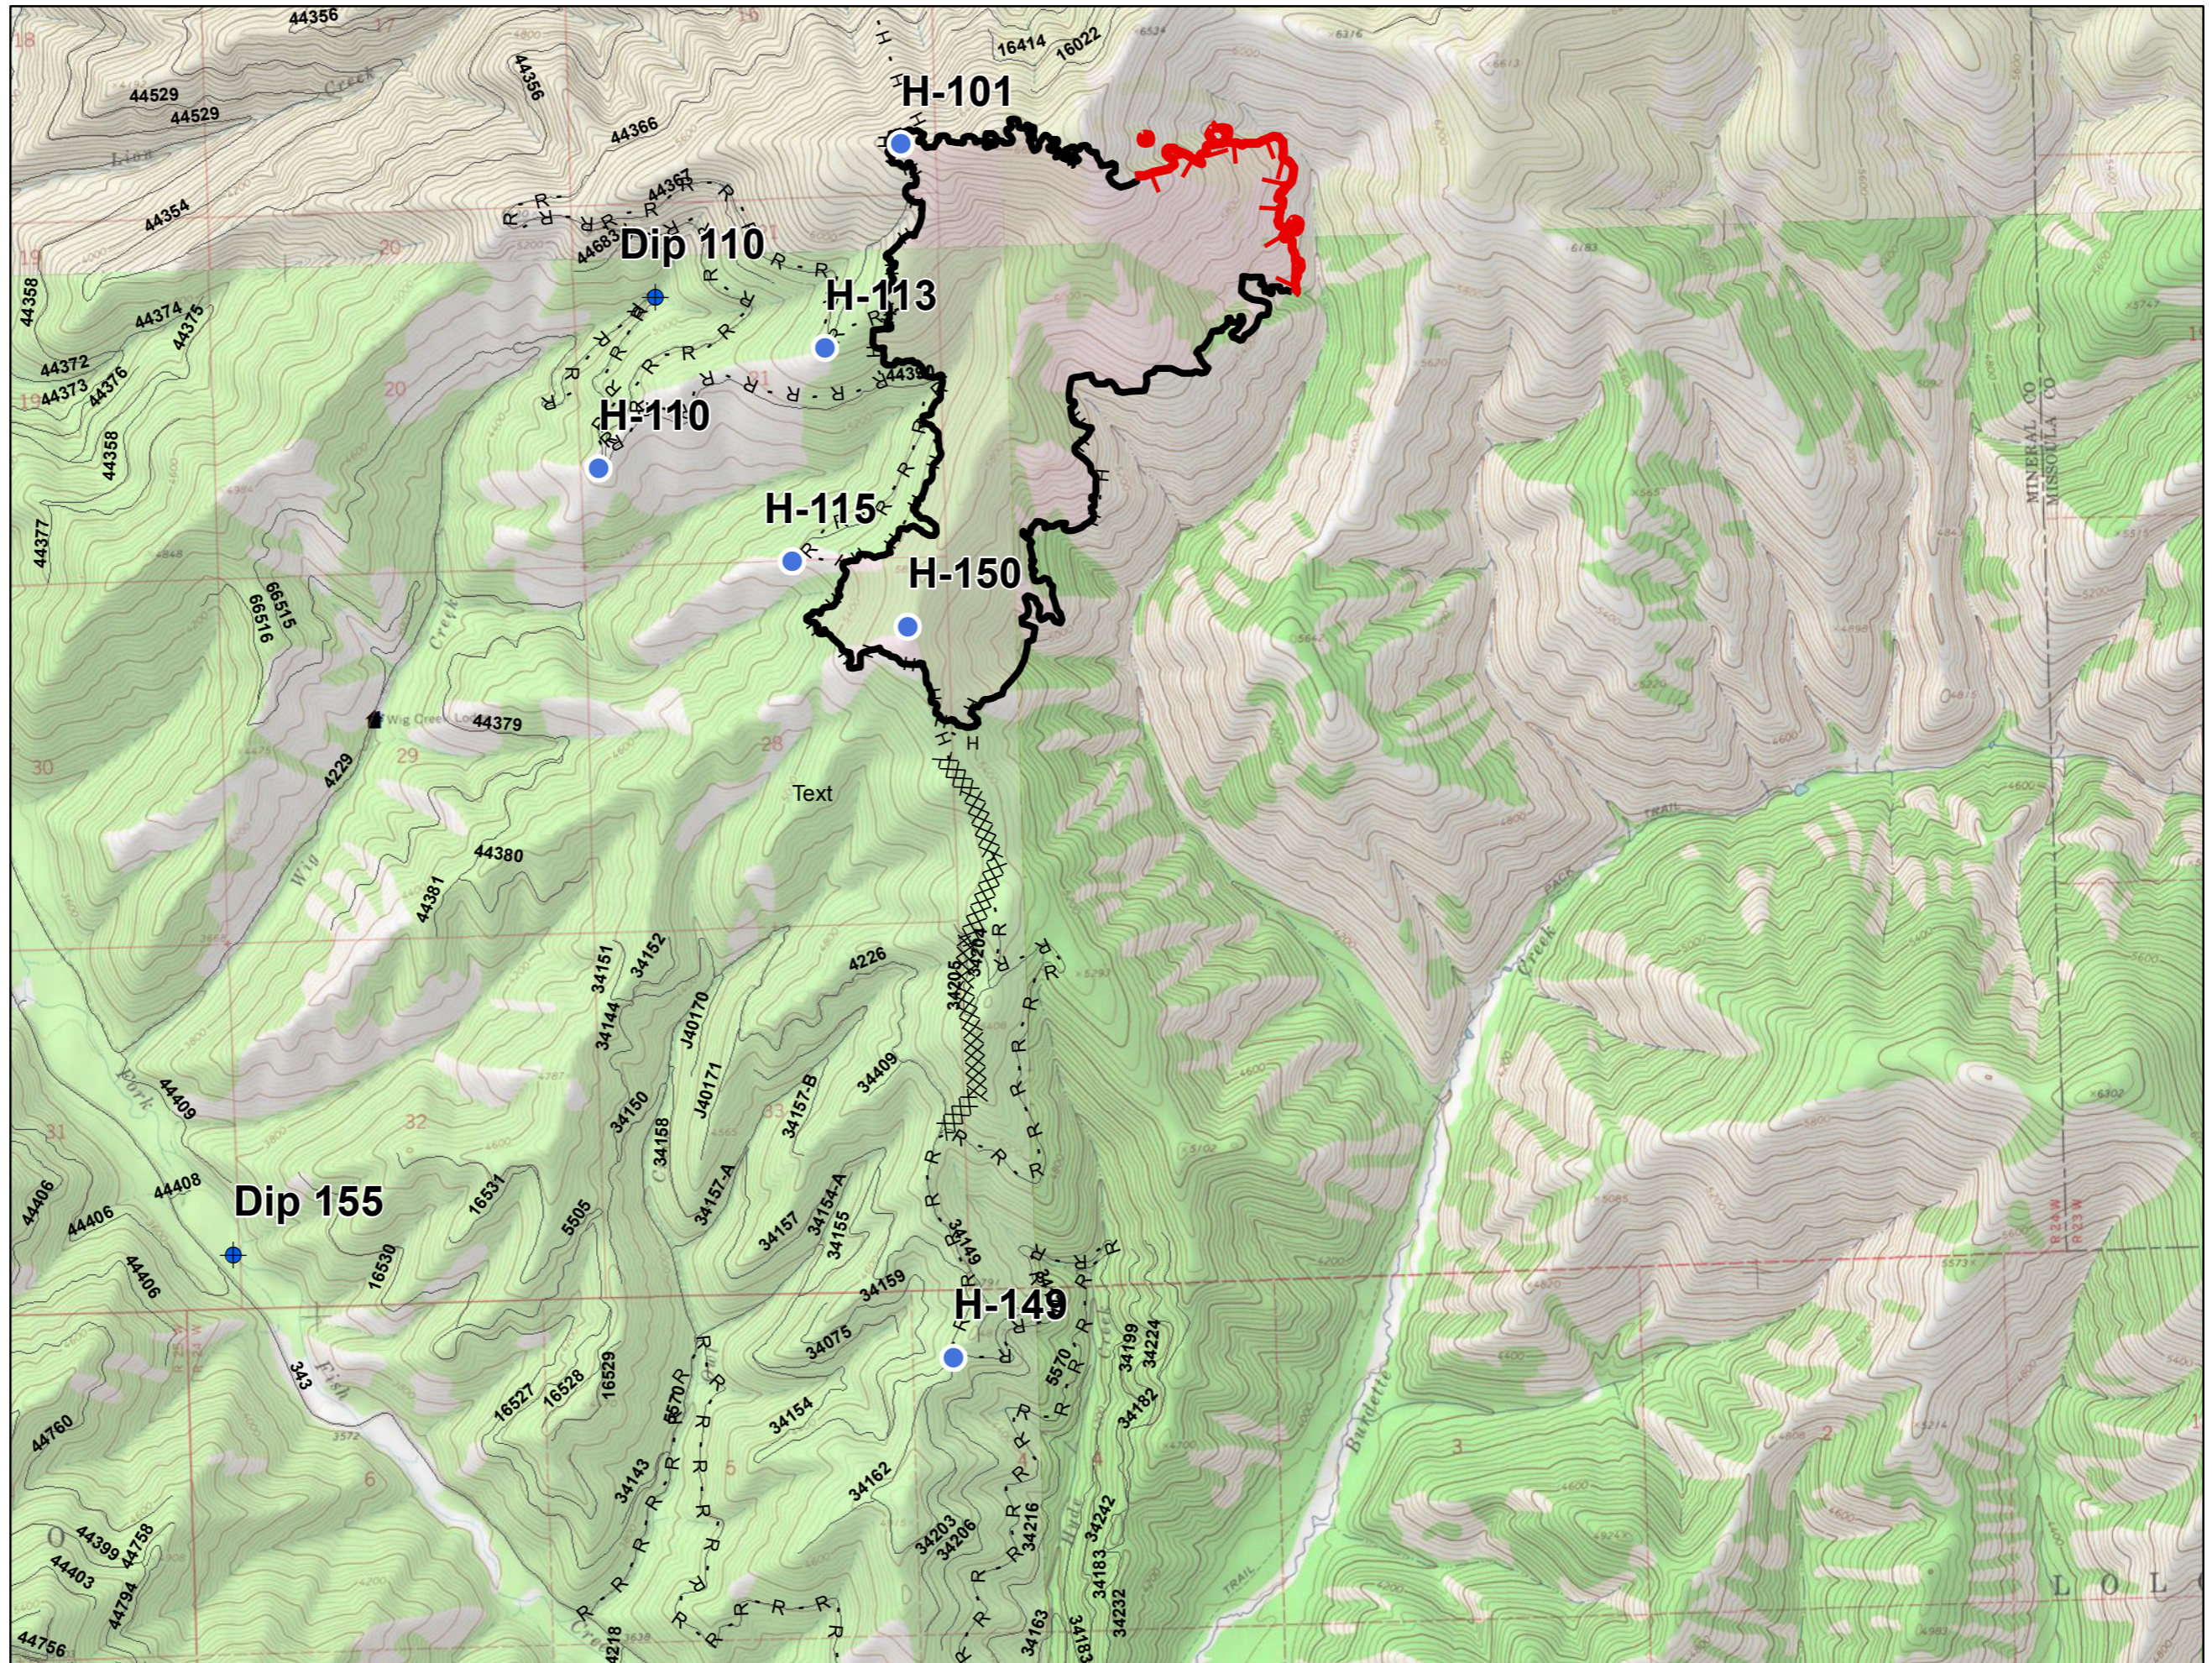

Legend

- ▬ Uncontrolled Fire Edge
- Completed Line
- IR Heat Perimeter
- IR Intense Heat
- IR Scattered Heat
- IR Isolated Heat Sources
- Dip Site
- Helispot
- Completed Dozer Line
- Completed Hand Line
- Road as Completed Line
- Wildfire Daily Fire Perimeter
- Road
- Structure

Legend

- Uncontrolled Fire Edge
- Completed Line
- IR Heat Perimeter
- IR Intense Heat
- IR Scattered Heat
- IR Isolated Heat Sources
- Dip Site
- Helispot
- Completed Dozer Line
- Completed Hand Line
- Road as Completed Line
- Wildfire Daily Fire Perimeter
- Road
- Structure

Legend

- █ Uncontrolled Fire Edge
- █** Completed Line
- IR Heat Perimeter
- IR Intense Heat
- IR Scattered Heat
- IR Isolated Heat Sources
- Dip Site
- Helispot
- Completed Dozer Line
- H** Completed Hand Line
- R** Road as Completed Line
- Wildfire Daily Fire Perimeter
- Road
- Structure

Legend

- █ Uncontrolled Fire Edge
- Completed Line
- IR Heat Perimeter
- IR Intense Heat
- IR Scattered Heat
- IR Isolated Heat Sources
- Dip Site
- Helispot
- Completed Dozer Line
- Completed Hand Line
- Road as Completed Line
- Wildfire Daily Fire Perimeter
- Road
- Structure