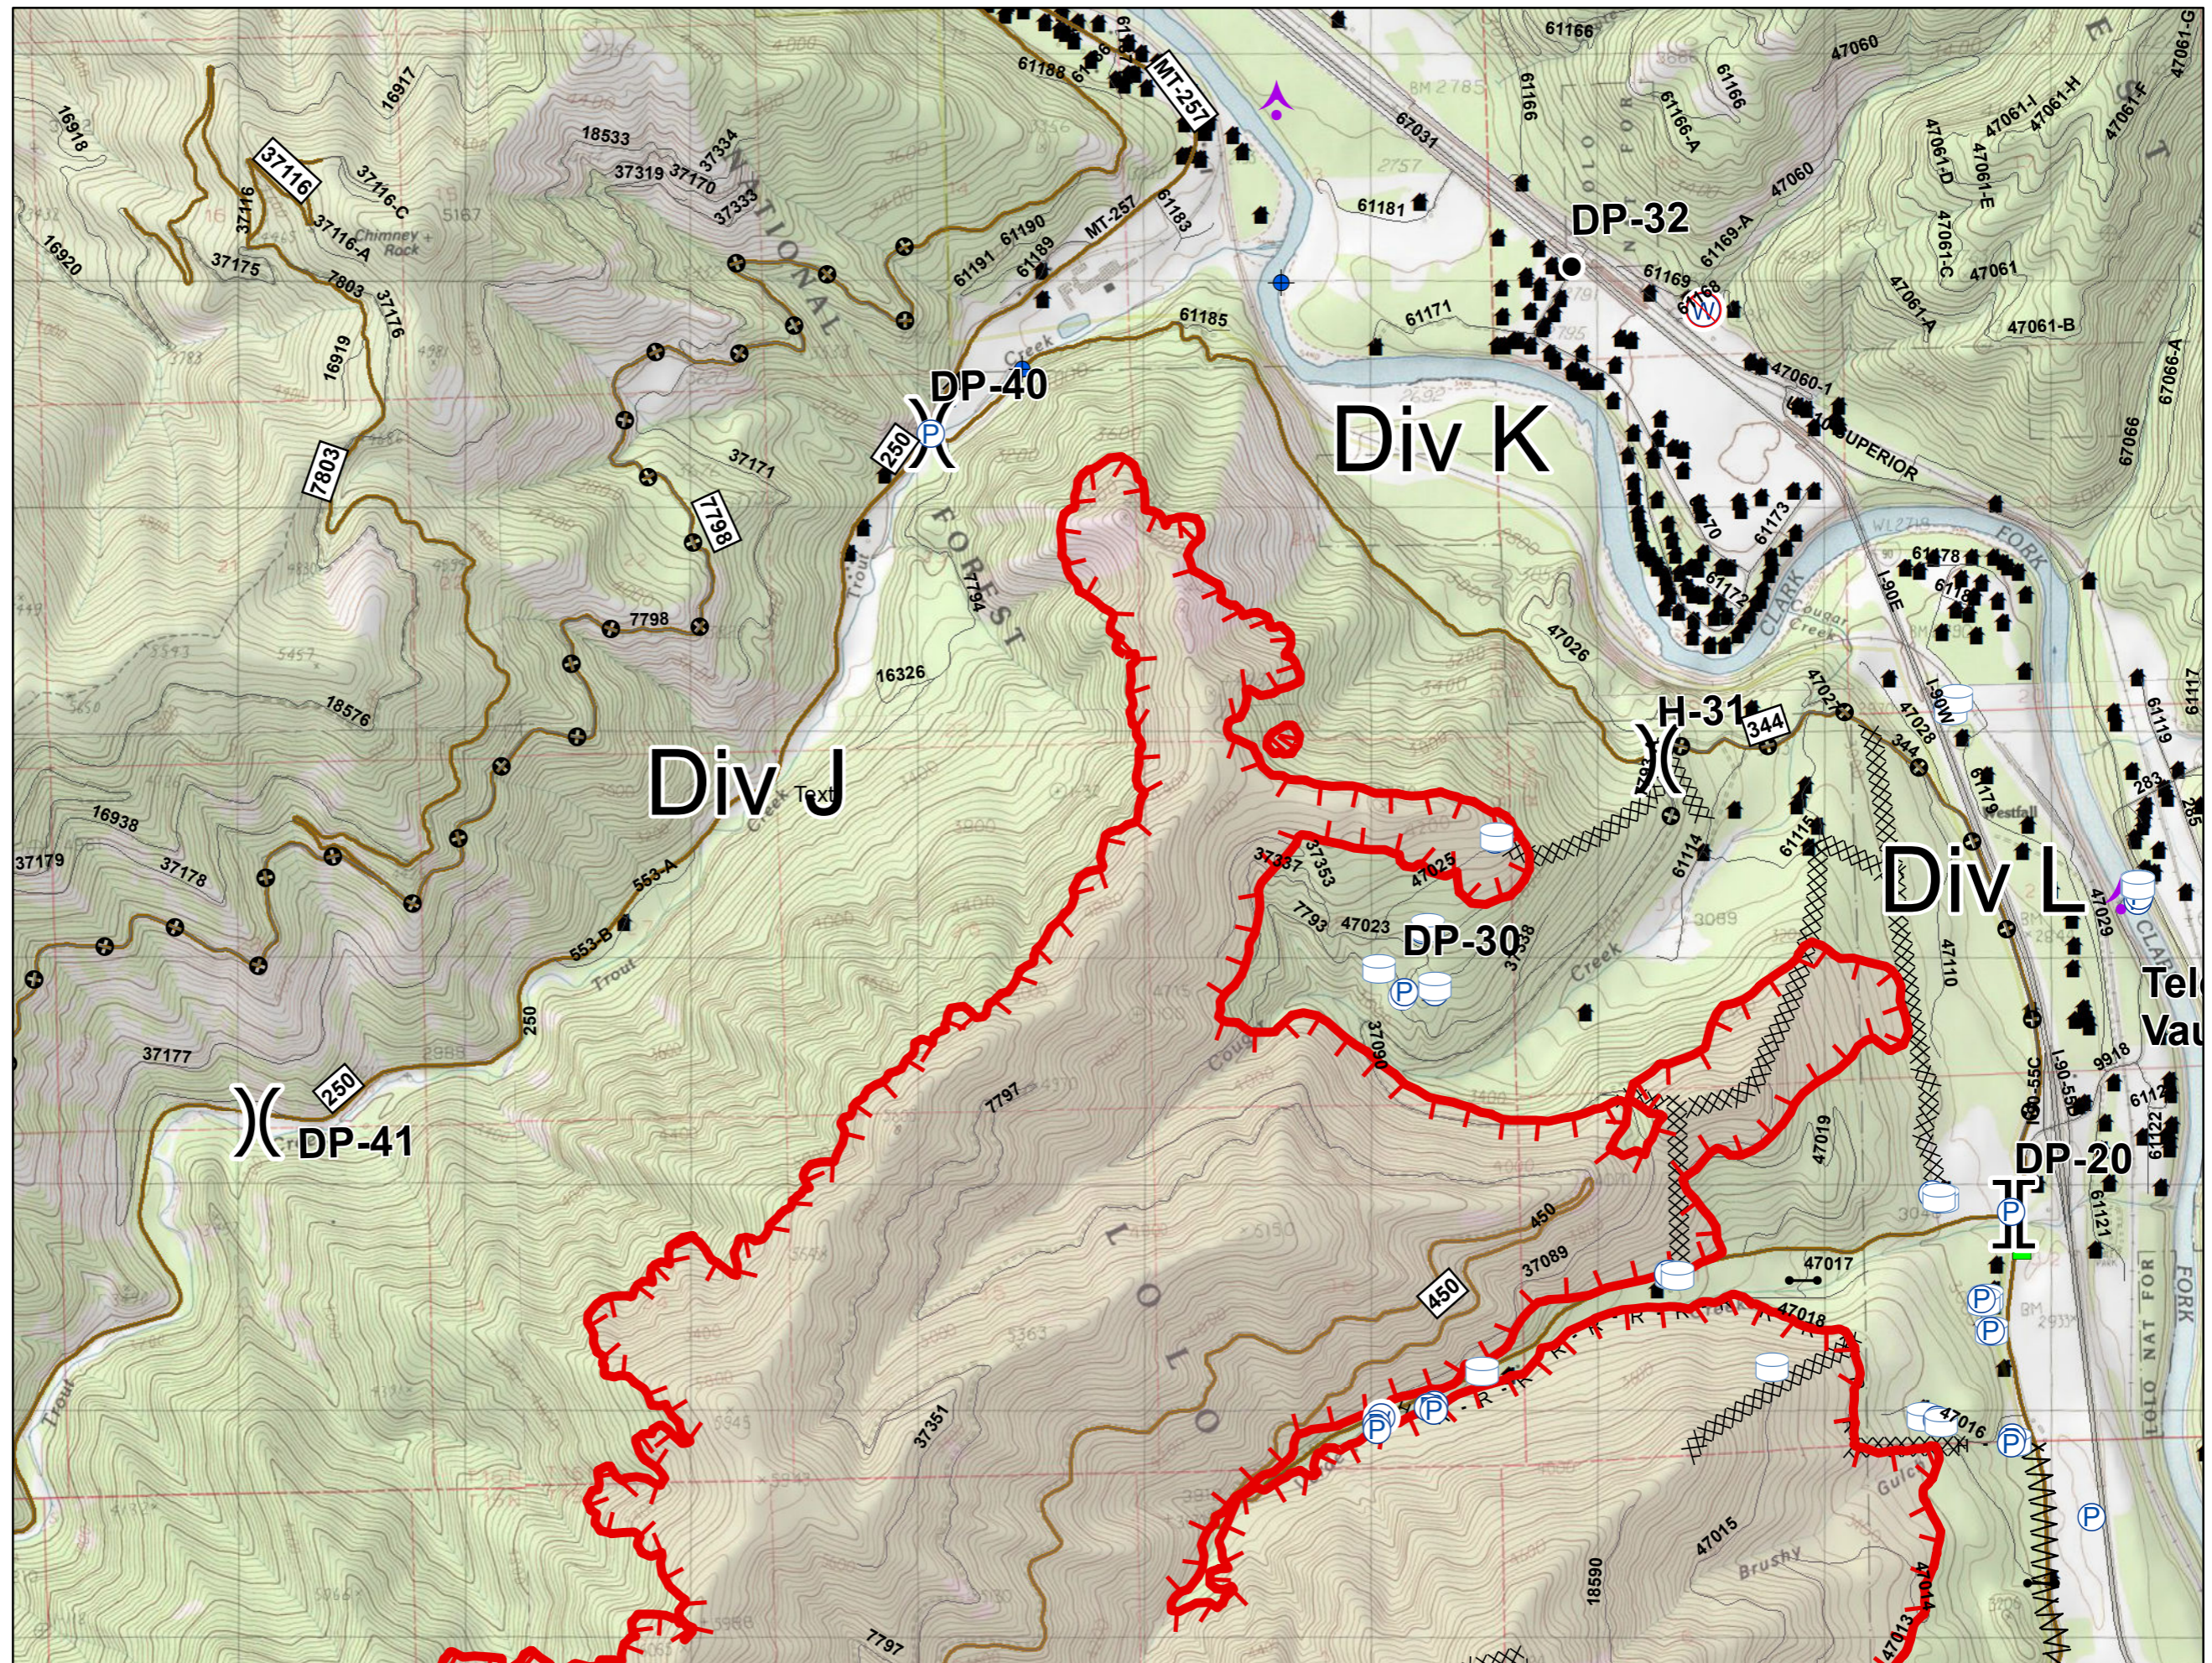

Sunrise Fire and Burdette Fires

MT-LNF-001336/001330
August 13, 2017
Day Shift
18,629 Acres (Sunrise)
648 Acres (Burdette)
as of 08/11/2017
at 2154 hrs
UTM NAD83 Zone 11
Page 5 of 6
Div L(n)
IAP Map

Legend

- ┃ Uncontrolled Fire Edge
- Completed Line
- IR Heat Perimeter
- IR Intense Heat
- IR Scattered Heat
- IR Isolated Heat Sources
- Dip Site
- Helispot
- XX Completed Dozer Line
- H Completed Hand Line
- R Road as Completed Line
- Wildfire Daily Fire Perimeter
- Road
- Structure

0   0.25   0.5   1 Miles