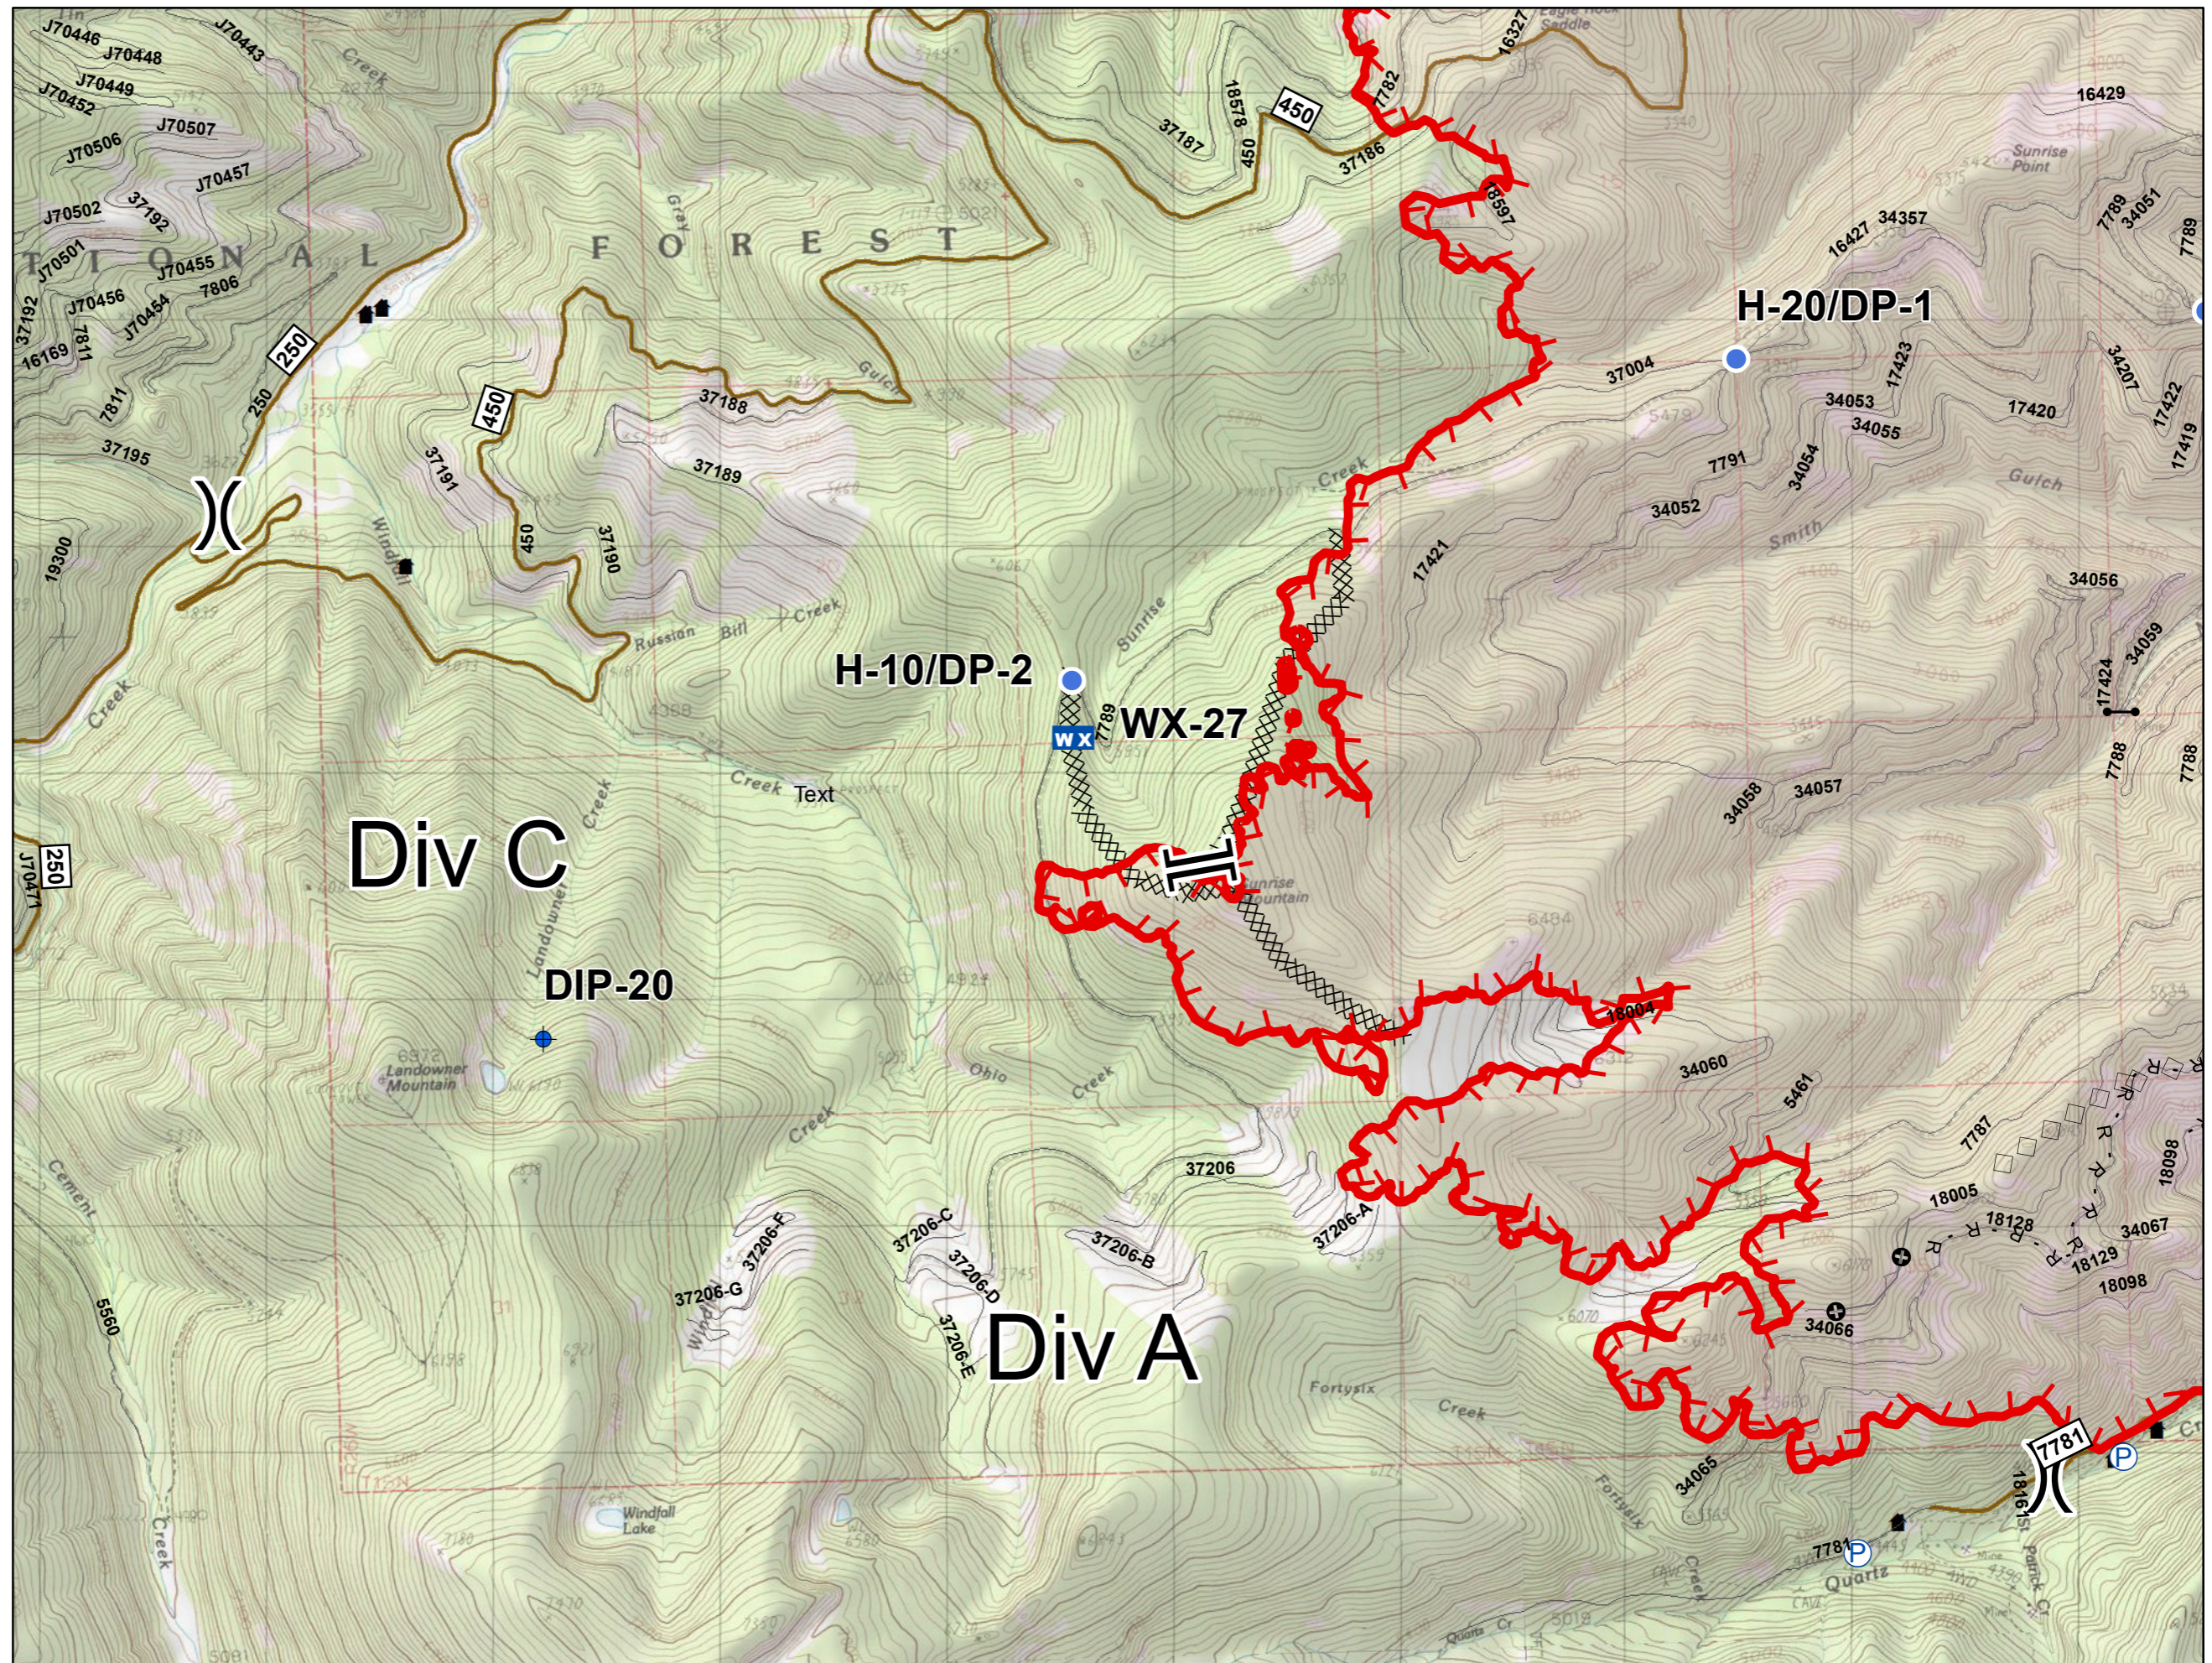

Legend

- ▬ Uncontrolled Fire Edge
- Completed Line
- IR Heat Perimeter
- IR Intense Heat
- IR Scattered Heat
- IR Isolated Heat Sources
- Dip Site
- Helispot
- Completed Dozer Line
- Completed Hand Line
- Road as Completed Line
- Wildfire Daily Fire Perimeter
- Road
- Structure

Legend

- Uncontrolled Fire Edge
- Completed Line
- IR Heat Perimeter
- IR Intense Heat
- IR Scattered Heat
- IR Isolated Heat Sources
- Dip Site
- Helispot
- Completed Dozer Line
- Completed Hand Line
- Road as Completed Line
- Wildfire Daily Fire Perimeter
- Road
- Structure

Legend

- █ Uncontrolled Fire Edge
- █** Completed Line
- IR Heat Perimeter
- IR Intense Heat
- IR Scattered Heat
- IR Isolated Heat Sources
- Dip Site
- Helispot
- Completed Dozer Line
- H** Completed Hand Line
- R** Road as Completed Line
- Wildfire Daily Fire Perimeter
- Road
- Structure

Legend

- █ Uncontrolled Fire Edge
- Completed Line
- IR Heat Perimeter
- IR Intense Heat
- IR Scattered Heat
- IR Isolated Heat Sources
- Dip Site
- Helispot
- Completed Dozer Line
- Completed Hand Line
- Road as Completed Line
- Wildfire Daily Fire Perimeter
- Road
- Structure