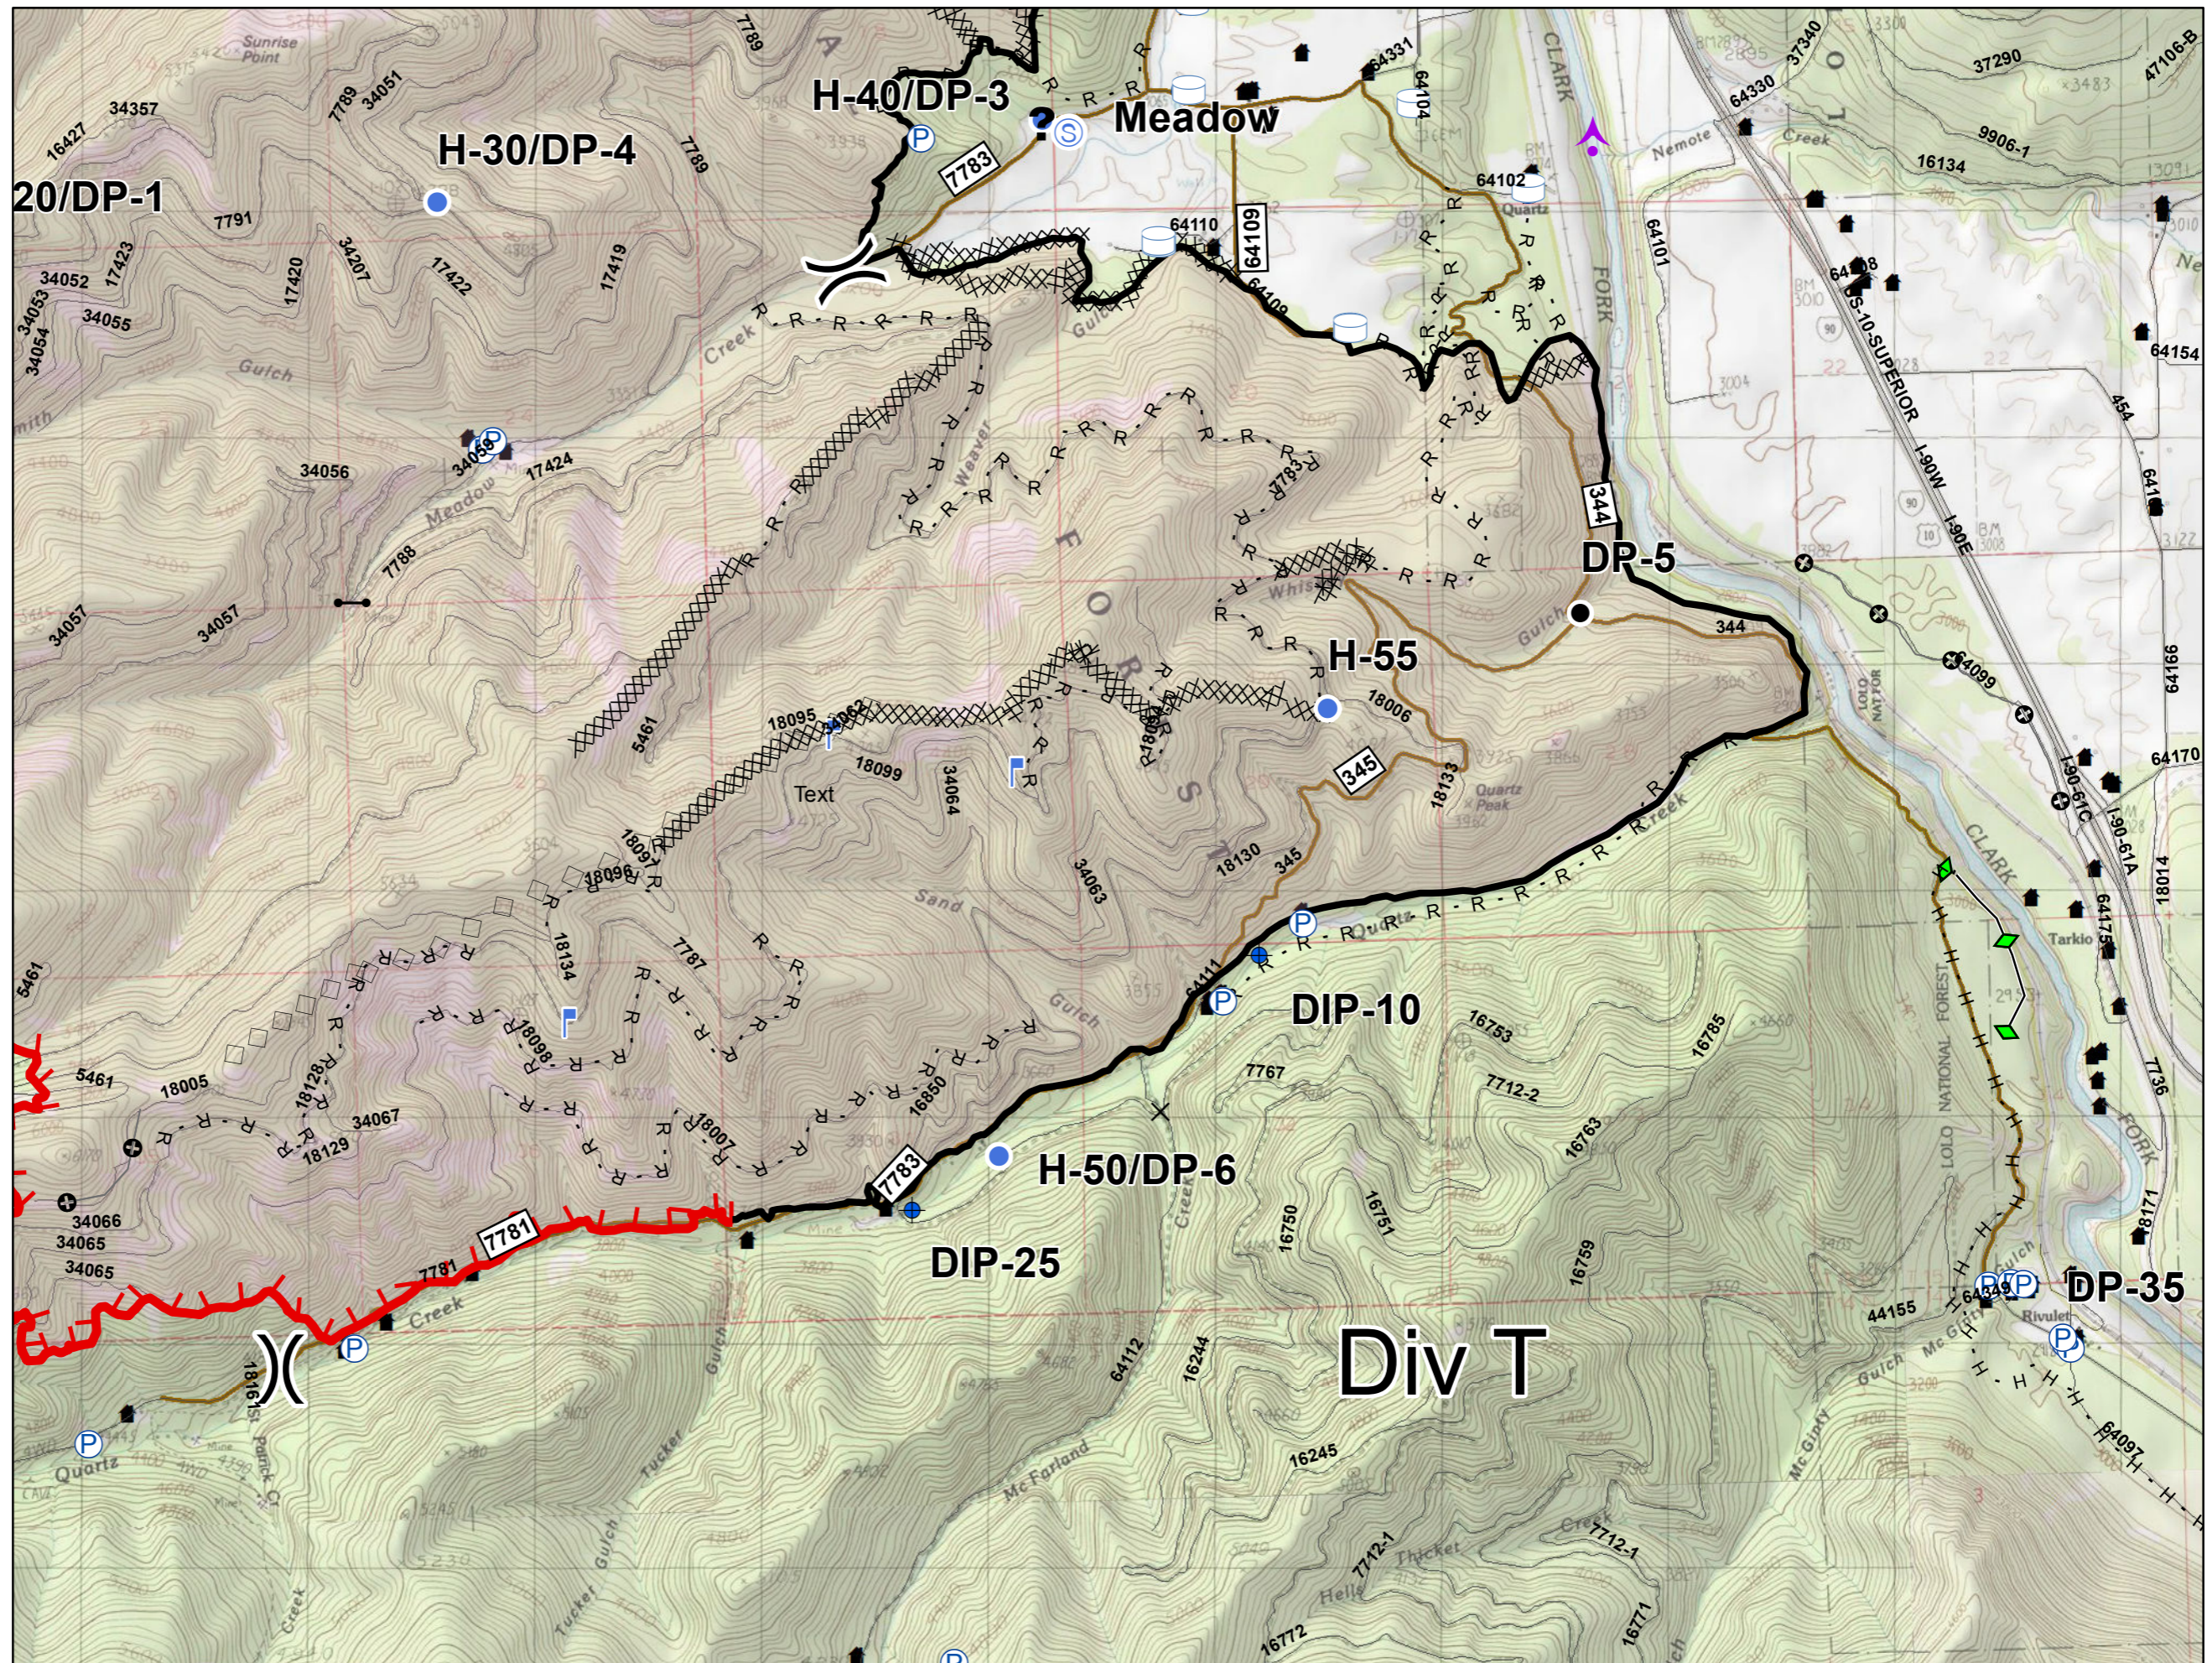

Legend

- ▬ Uncontrolled Fire Edge
- Completed Line
- IR Heat Perimeter
- IR Intense Heat
- IR Scattered Heat
- IR Isolated Heat Sources
- Dip Site
- Helispot
- Completed Dozer Line
- Completed Hand Line
- Road as Completed Line
- Wildfire Daily Fire Perimeter
- Road
- Structure

Legend

- Uncontrolled Fire Edge
- Completed Line
- IR Heat Perimeter
- IR Intense Heat
- IR Scattered Heat
- IR Isolated Heat Sources
- Dip Site
- Helispot
- Completed Dozer Line
- Completed Hand Line
- Road as Completed Line
- Wildfire Daily Fire Perimeter
- Road
- Structure

Legend

- █ Uncontrolled Fire Edge
- █** Completed Line
- IR Heat Perimeter
- IR Intense Heat
- IR Scattered Heat
- IR Isolated Heat Sources
- Dip Site
- Helispot
- Completed Dozer Line
- H** Completed Hand Line
- R** Road as Completed Line
- Wildfire Daily Fire Perimeter
- Road
- Structure

Legend

- █ Uncontrolled Fire Edge
- Completed Line
- IR Heat Perimeter
- IR Intense Heat
- IR Scattered Heat
- IR Isolated Heat Sources
- Dip Site
- Helispot
- Completed Dozer Line
- Completed Hand Line
- Road as Completed Line
- Wildfire Daily Fire Perimeter
- Road
- Structure