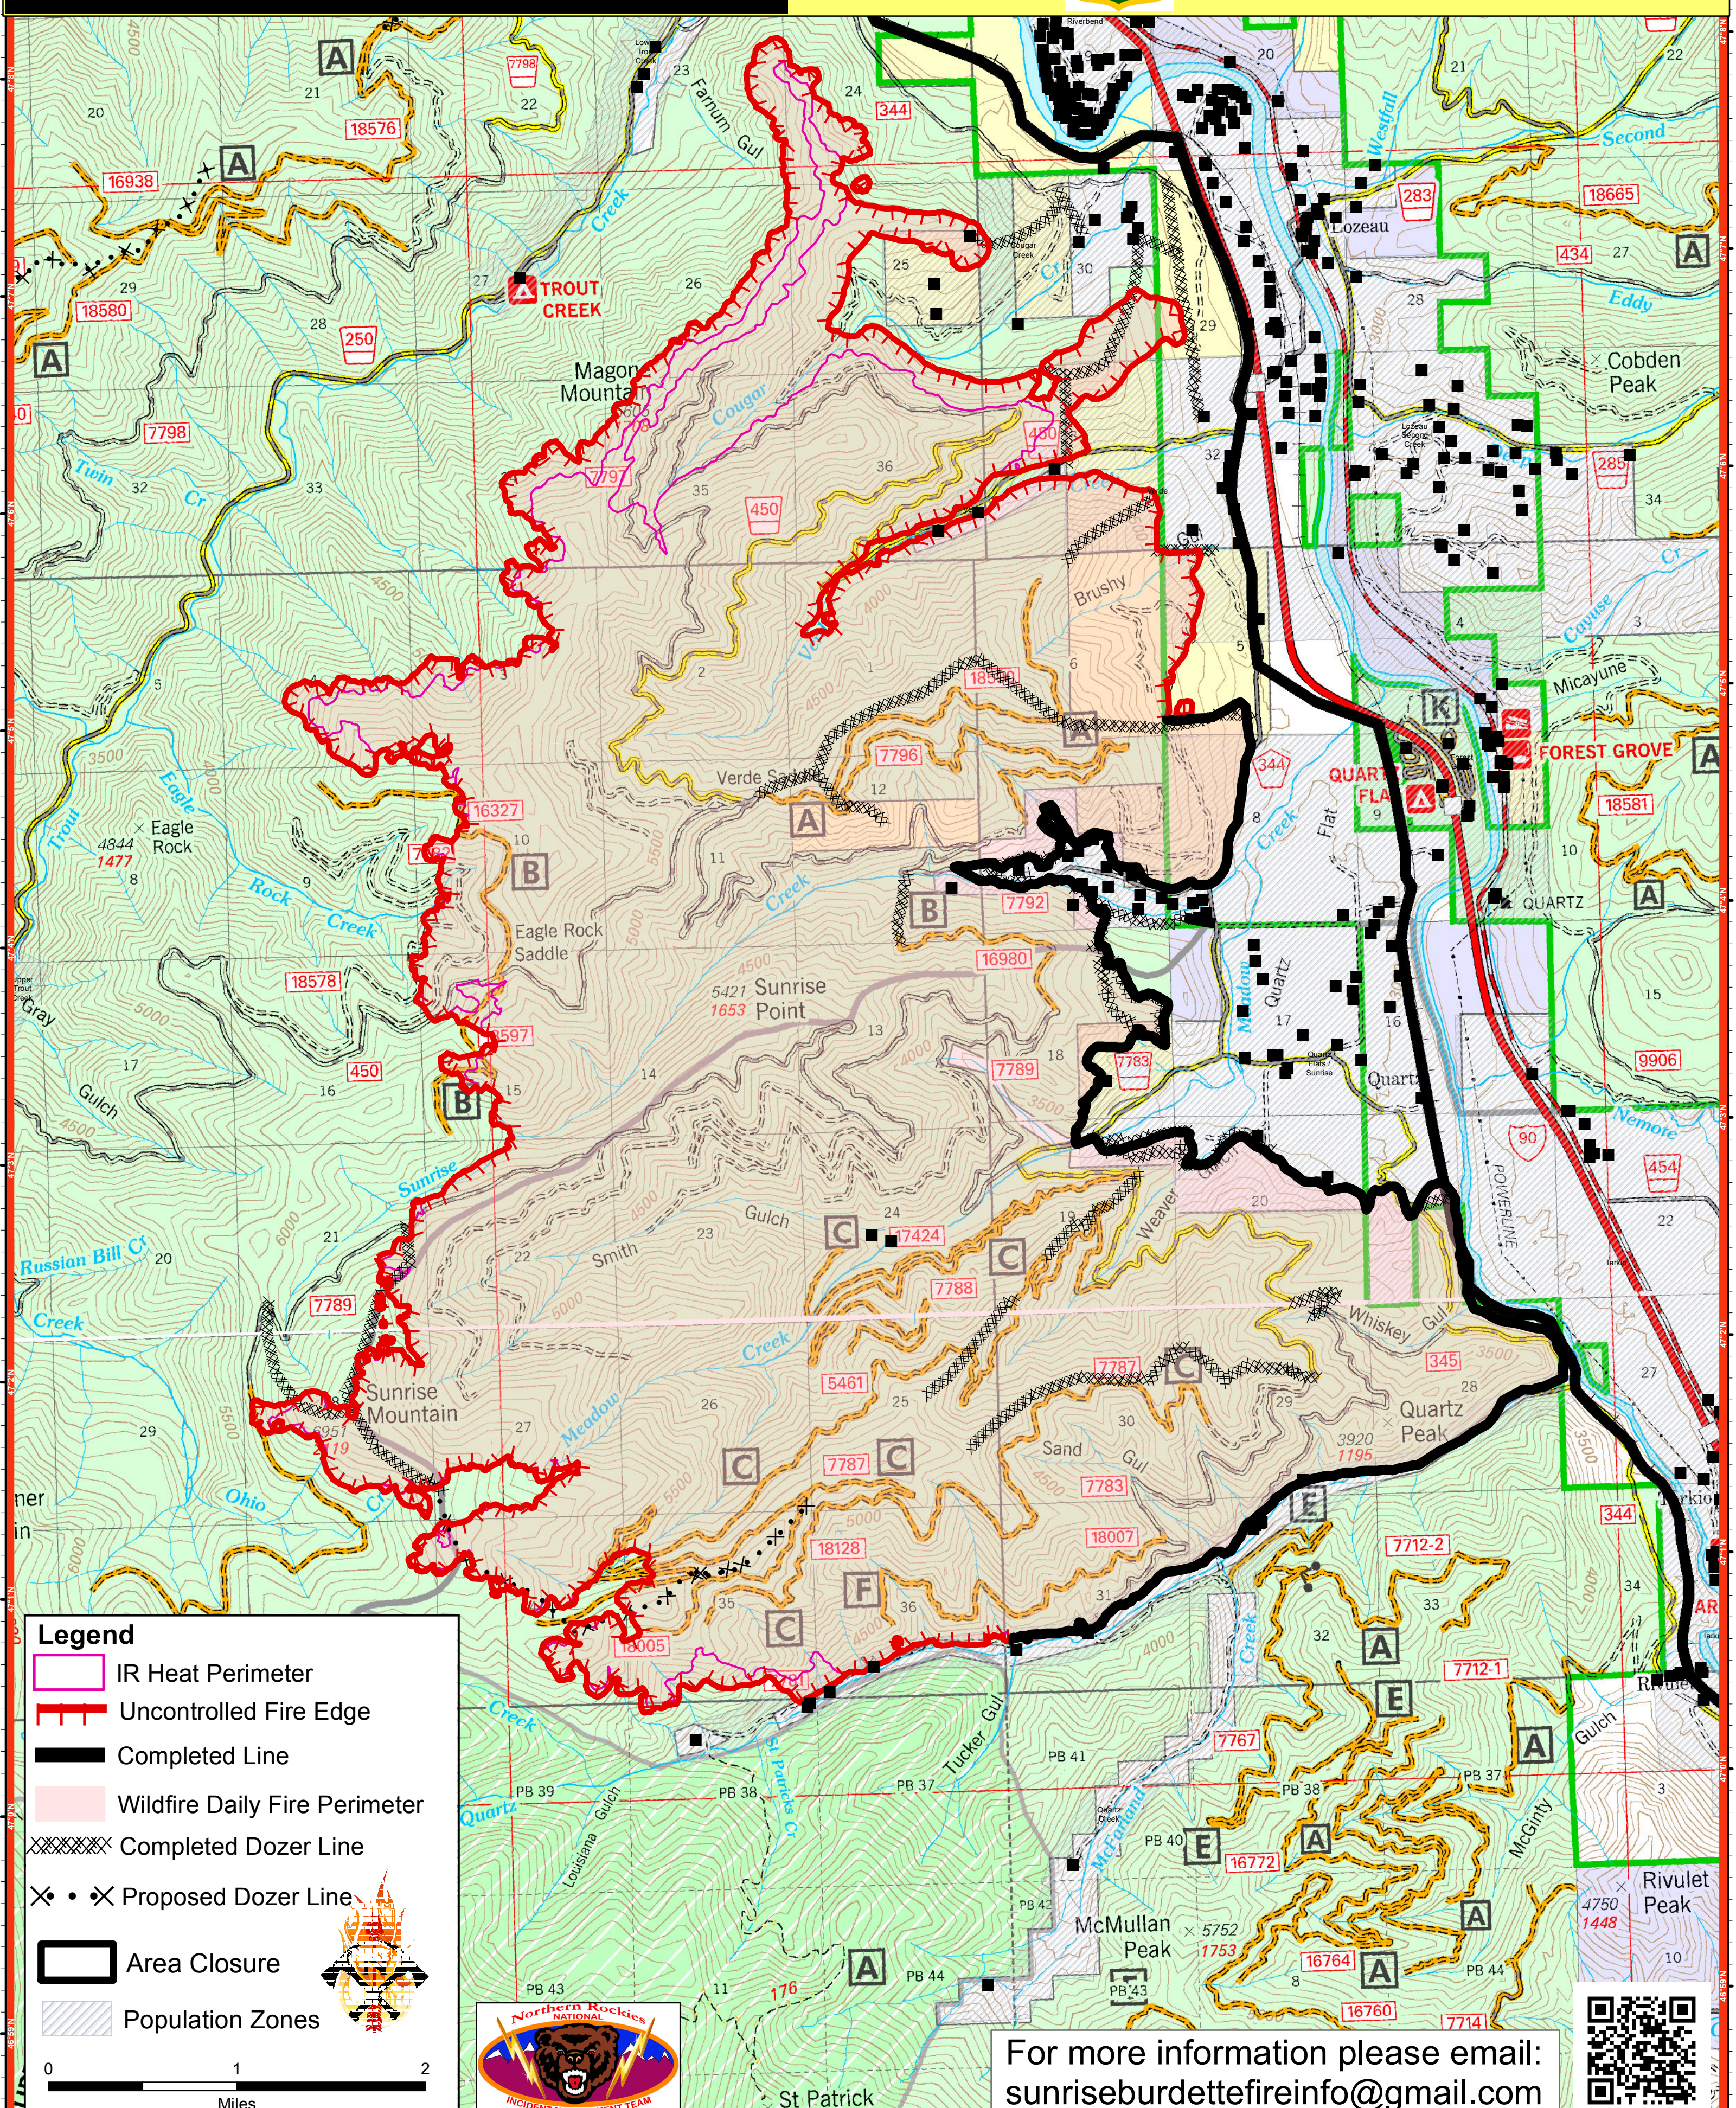

Sunrise Fire MT-LNF-001336

August 13, 2017

Fire Acres as of August 11, 2017
Sunrise ~ 18,629

Legend

- IR Heat Perimeter
- Uncontrolled Fire Edge
- Completed Line
- Wildfire Daily Fire Perimeter
- Completed Dozer Line
- Proposed Dozer Line
- Area Closure
- Population Zones