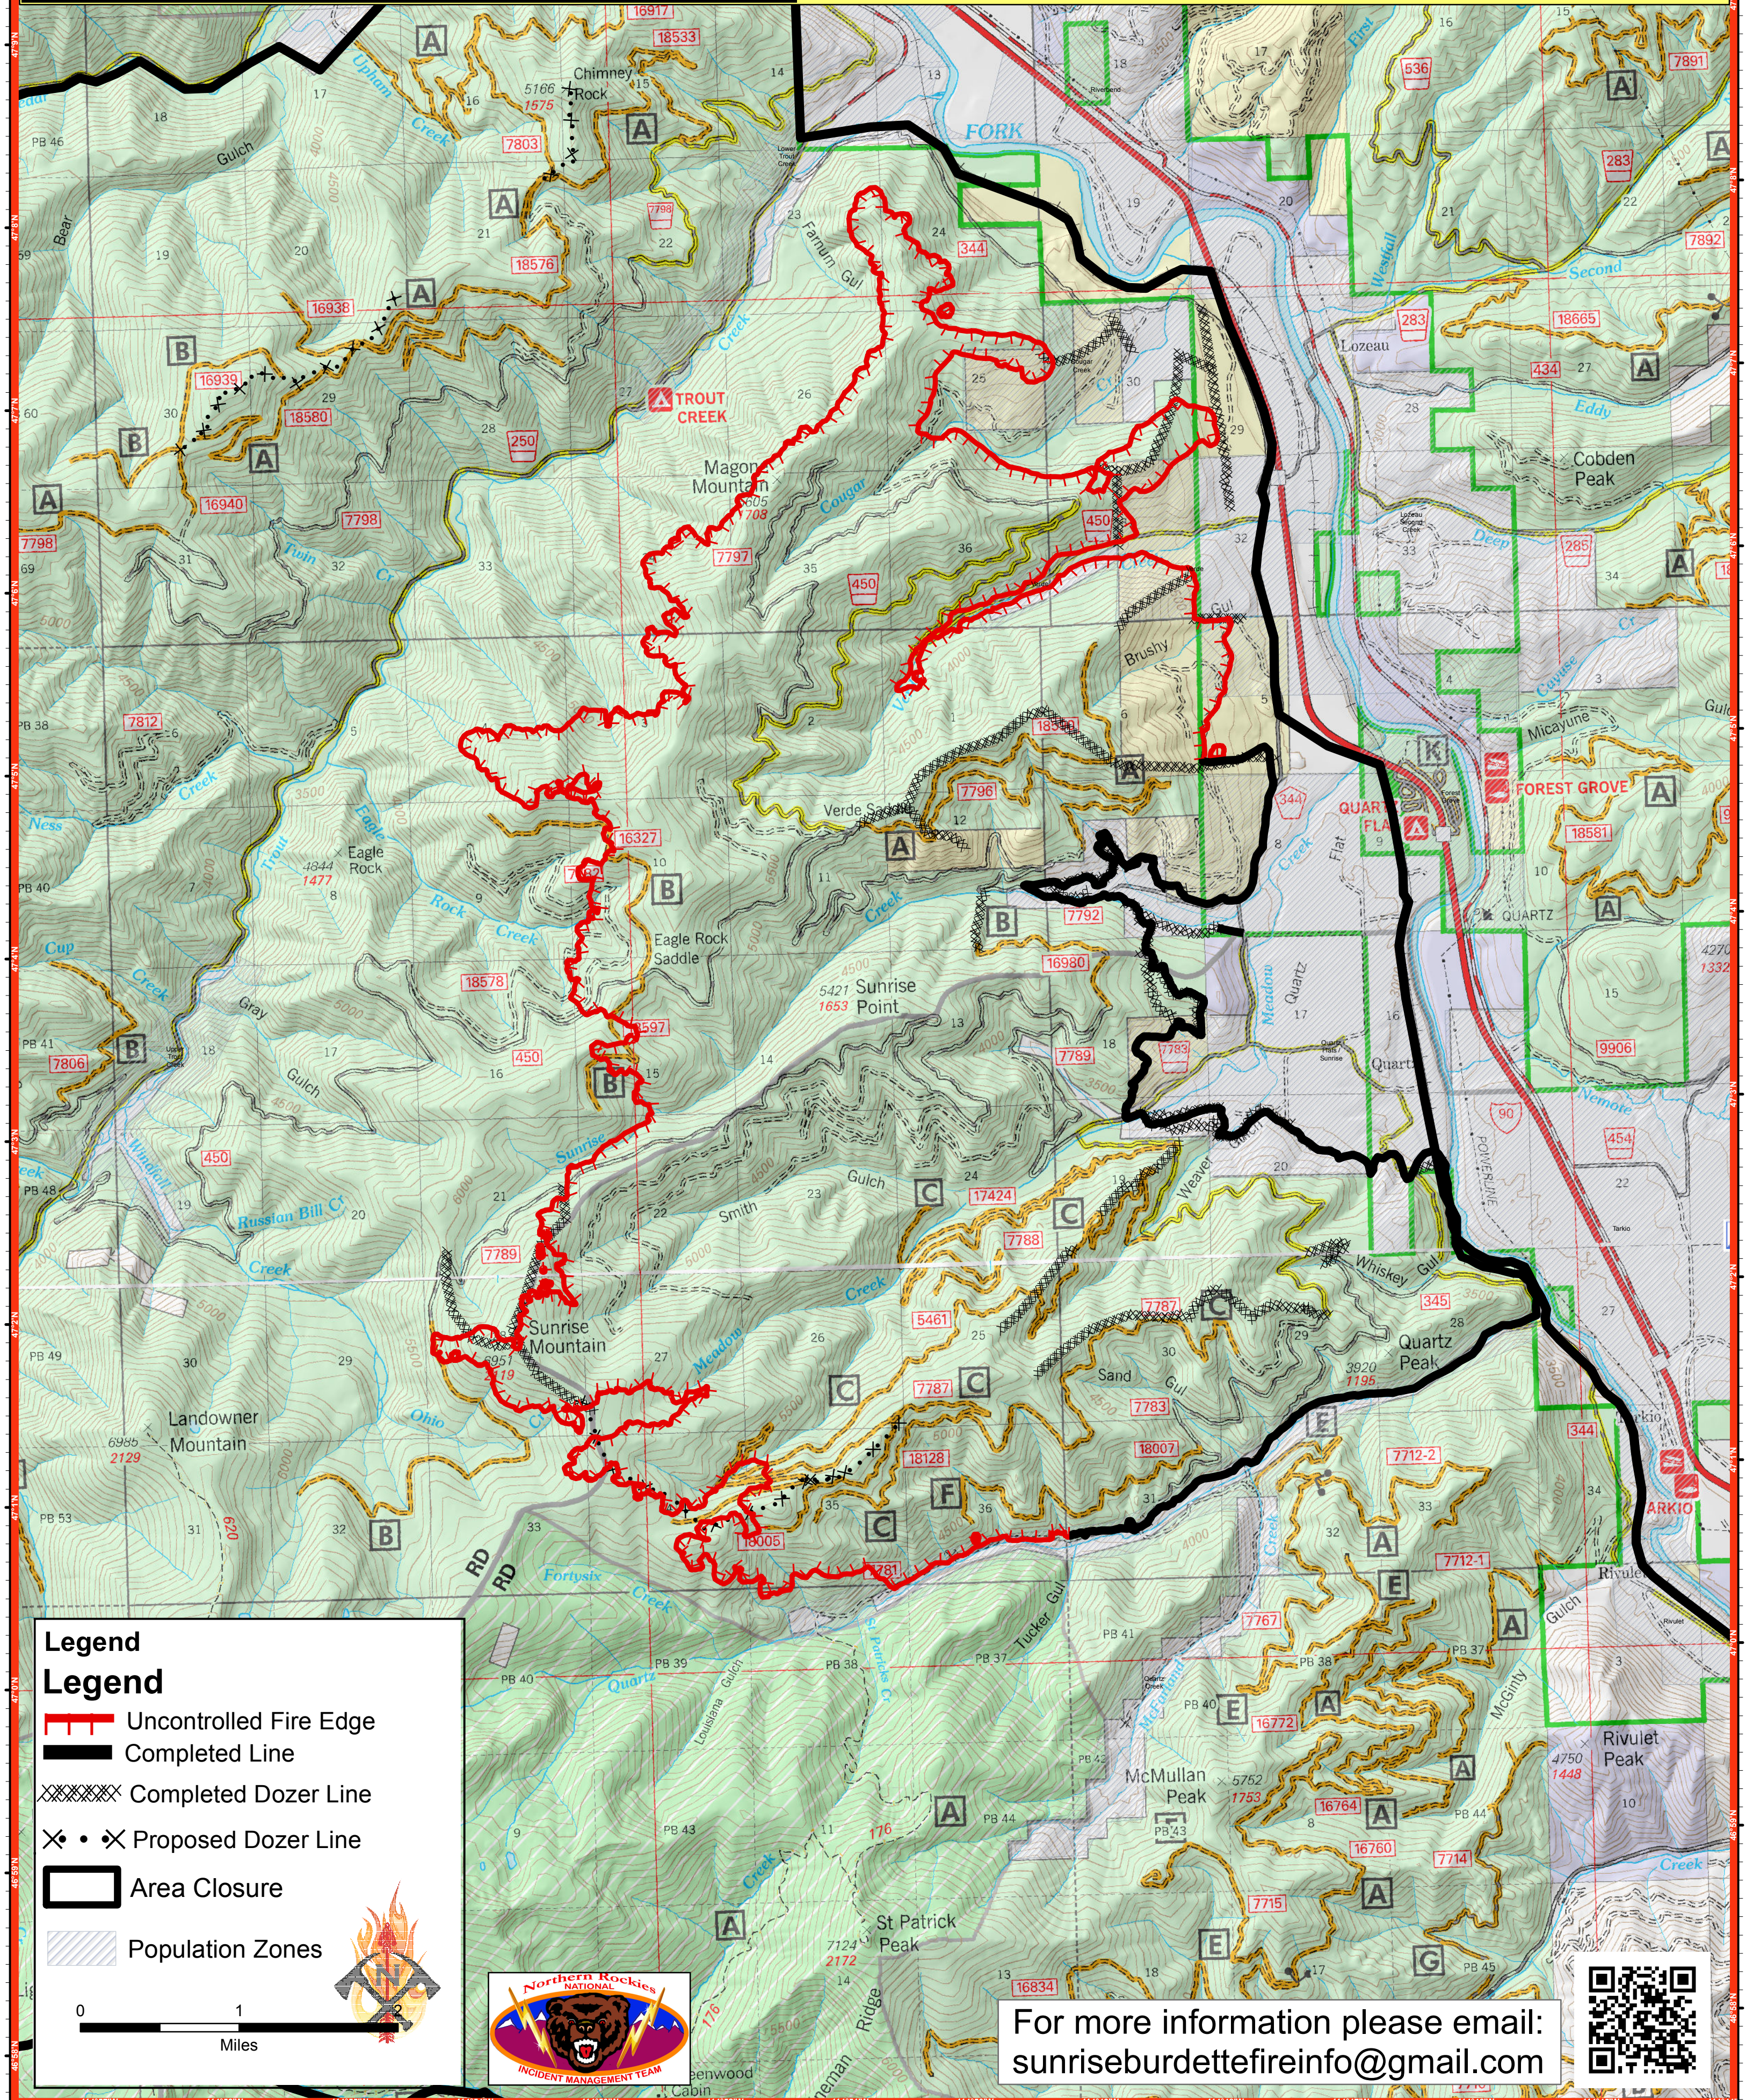

Sunrise Fire MT-LNF-001336

August 13, 2017

Fire Acres as of August 11, 2017
Sunrise ~ 18,629

- Legend**
- Uncontrolled Fire Edge
 - Completed Line
 - Completed Dozer Line
 - Proposed Dozer Line
 - Area Closure
 - Population Zones