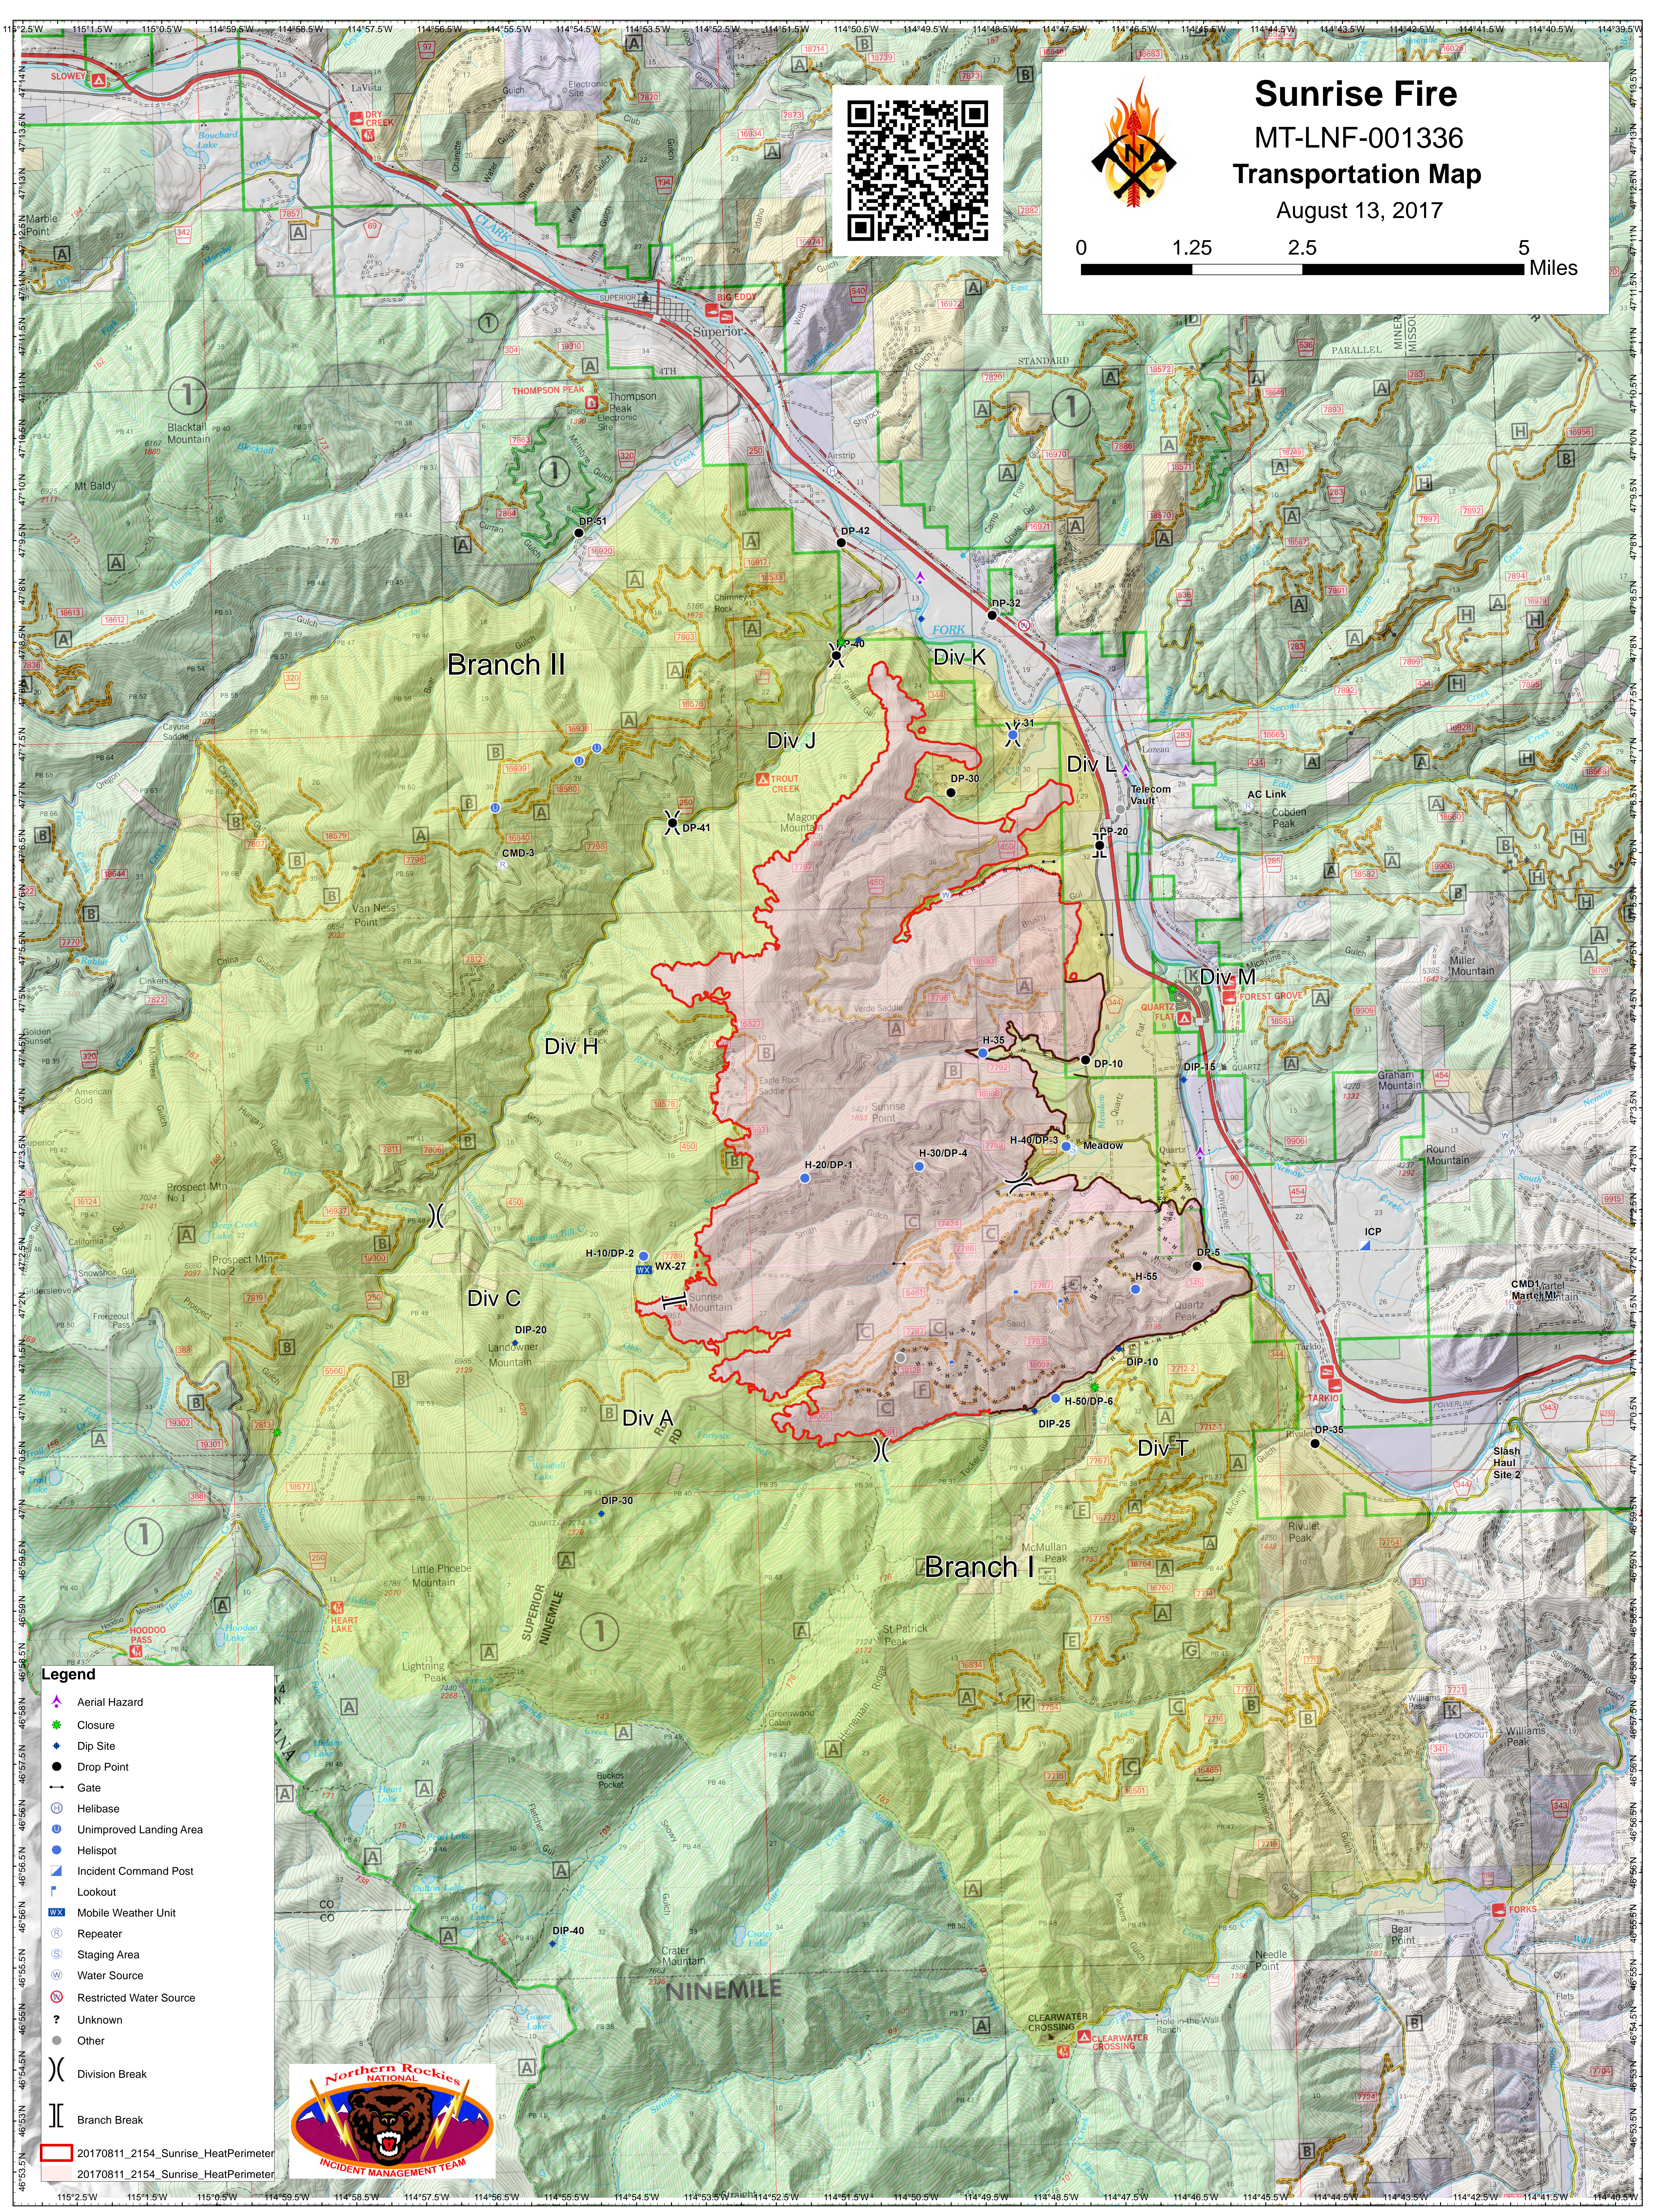

Sunrise Fire

MT-LNF-001336

Transportation Map

August 13, 2017

Branch II

Div K

Div J

Div L

Div M

Div H

Div C

Div A

Div T

Branch I

- ### Legend
- Aerial Hazard
 - Closure
 - Dip Site
 - Drop Point
 - Gate
 - Helibase
 - Unimproved Landing Area
 - Helispot
 - Incident Command Post
 - Lookout
 - Mobile Weather Unit
 - Repeater
 - Staging Area
 - Water Source
 - Restricted Water Source
 - Unknown
 - Other
 - Division Break
 - Branch Break
 - 20170811_2154_Sunrise_HeatPerimeter
 - 20170811_2154_Sunrise_HeatPerimeter