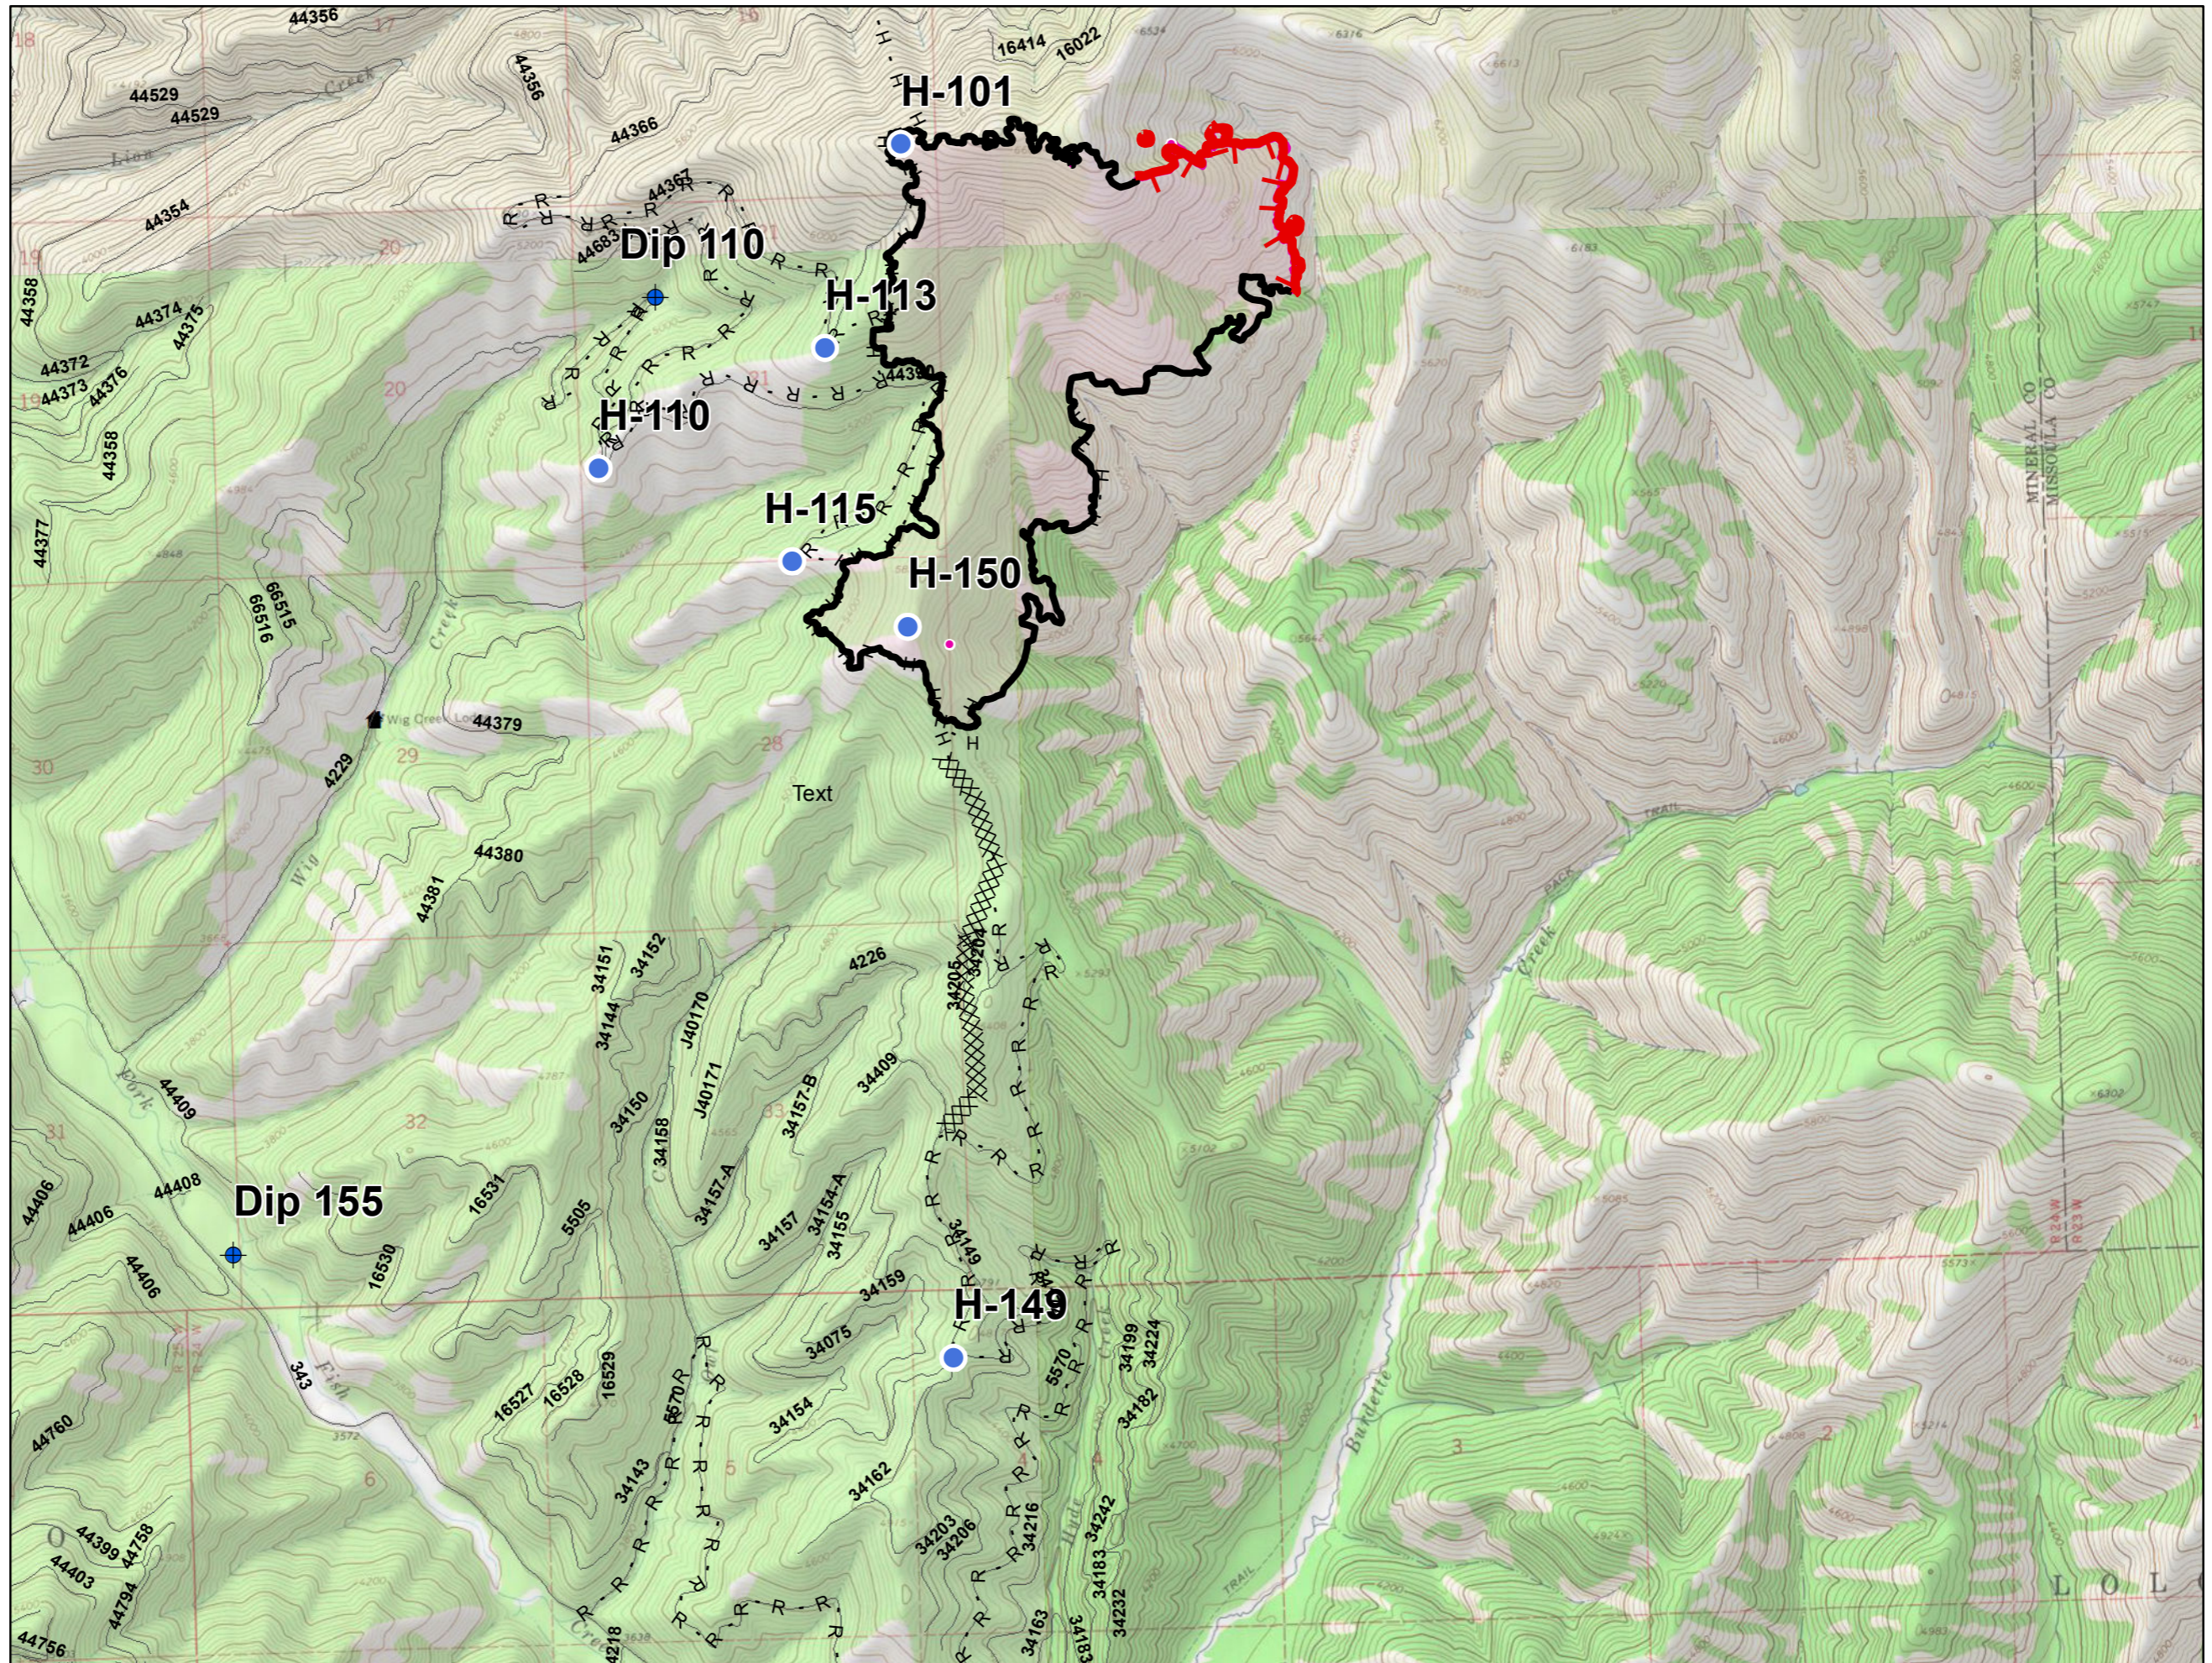

**Legend**

- ▬ Uncontrolled Fire Edge
- Completed Line
- IR Heat Perimeter
- IR Intense Heat
- IR Scattered Heat
- IR Isolated Heat Sources
- Dip Site
- Helispot
- Completed Dozer Line
- H Completed Hand Line
- R Road as Completed Line
- Wildfire Daily Fire Perimeter
- Road
- Structure

**Legend**

- Uncontrolled Fire Edge
- Completed Line
- ▭ IR Heat Perimeter
- ▨ IR Intense Heat
- ▤ IR Scattered Heat
- IR Isolated Heat Sources
- ⊕ Dip Site
- Helispot
- ⊗ Completed Dozer Line
- H Completed Hand Line
- R Road as Completed Line
- ▬ Wildfire Daily Fire Perimeter
- ▬ Road
- Structure

**Legend**

- █ Uncontrolled Fire Edge
- Completed Line
- IR Heat Perimeter
- IR Intense Heat
- IR Scattered Heat
- IR Isolated Heat Sources
- ◆ Dip Site
- Helispot
- Completed Dozer Line
- H Completed Hand Line
- R Road as Completed Line
- Wildfire Daily Fire Perimeter
- Road
- Structure