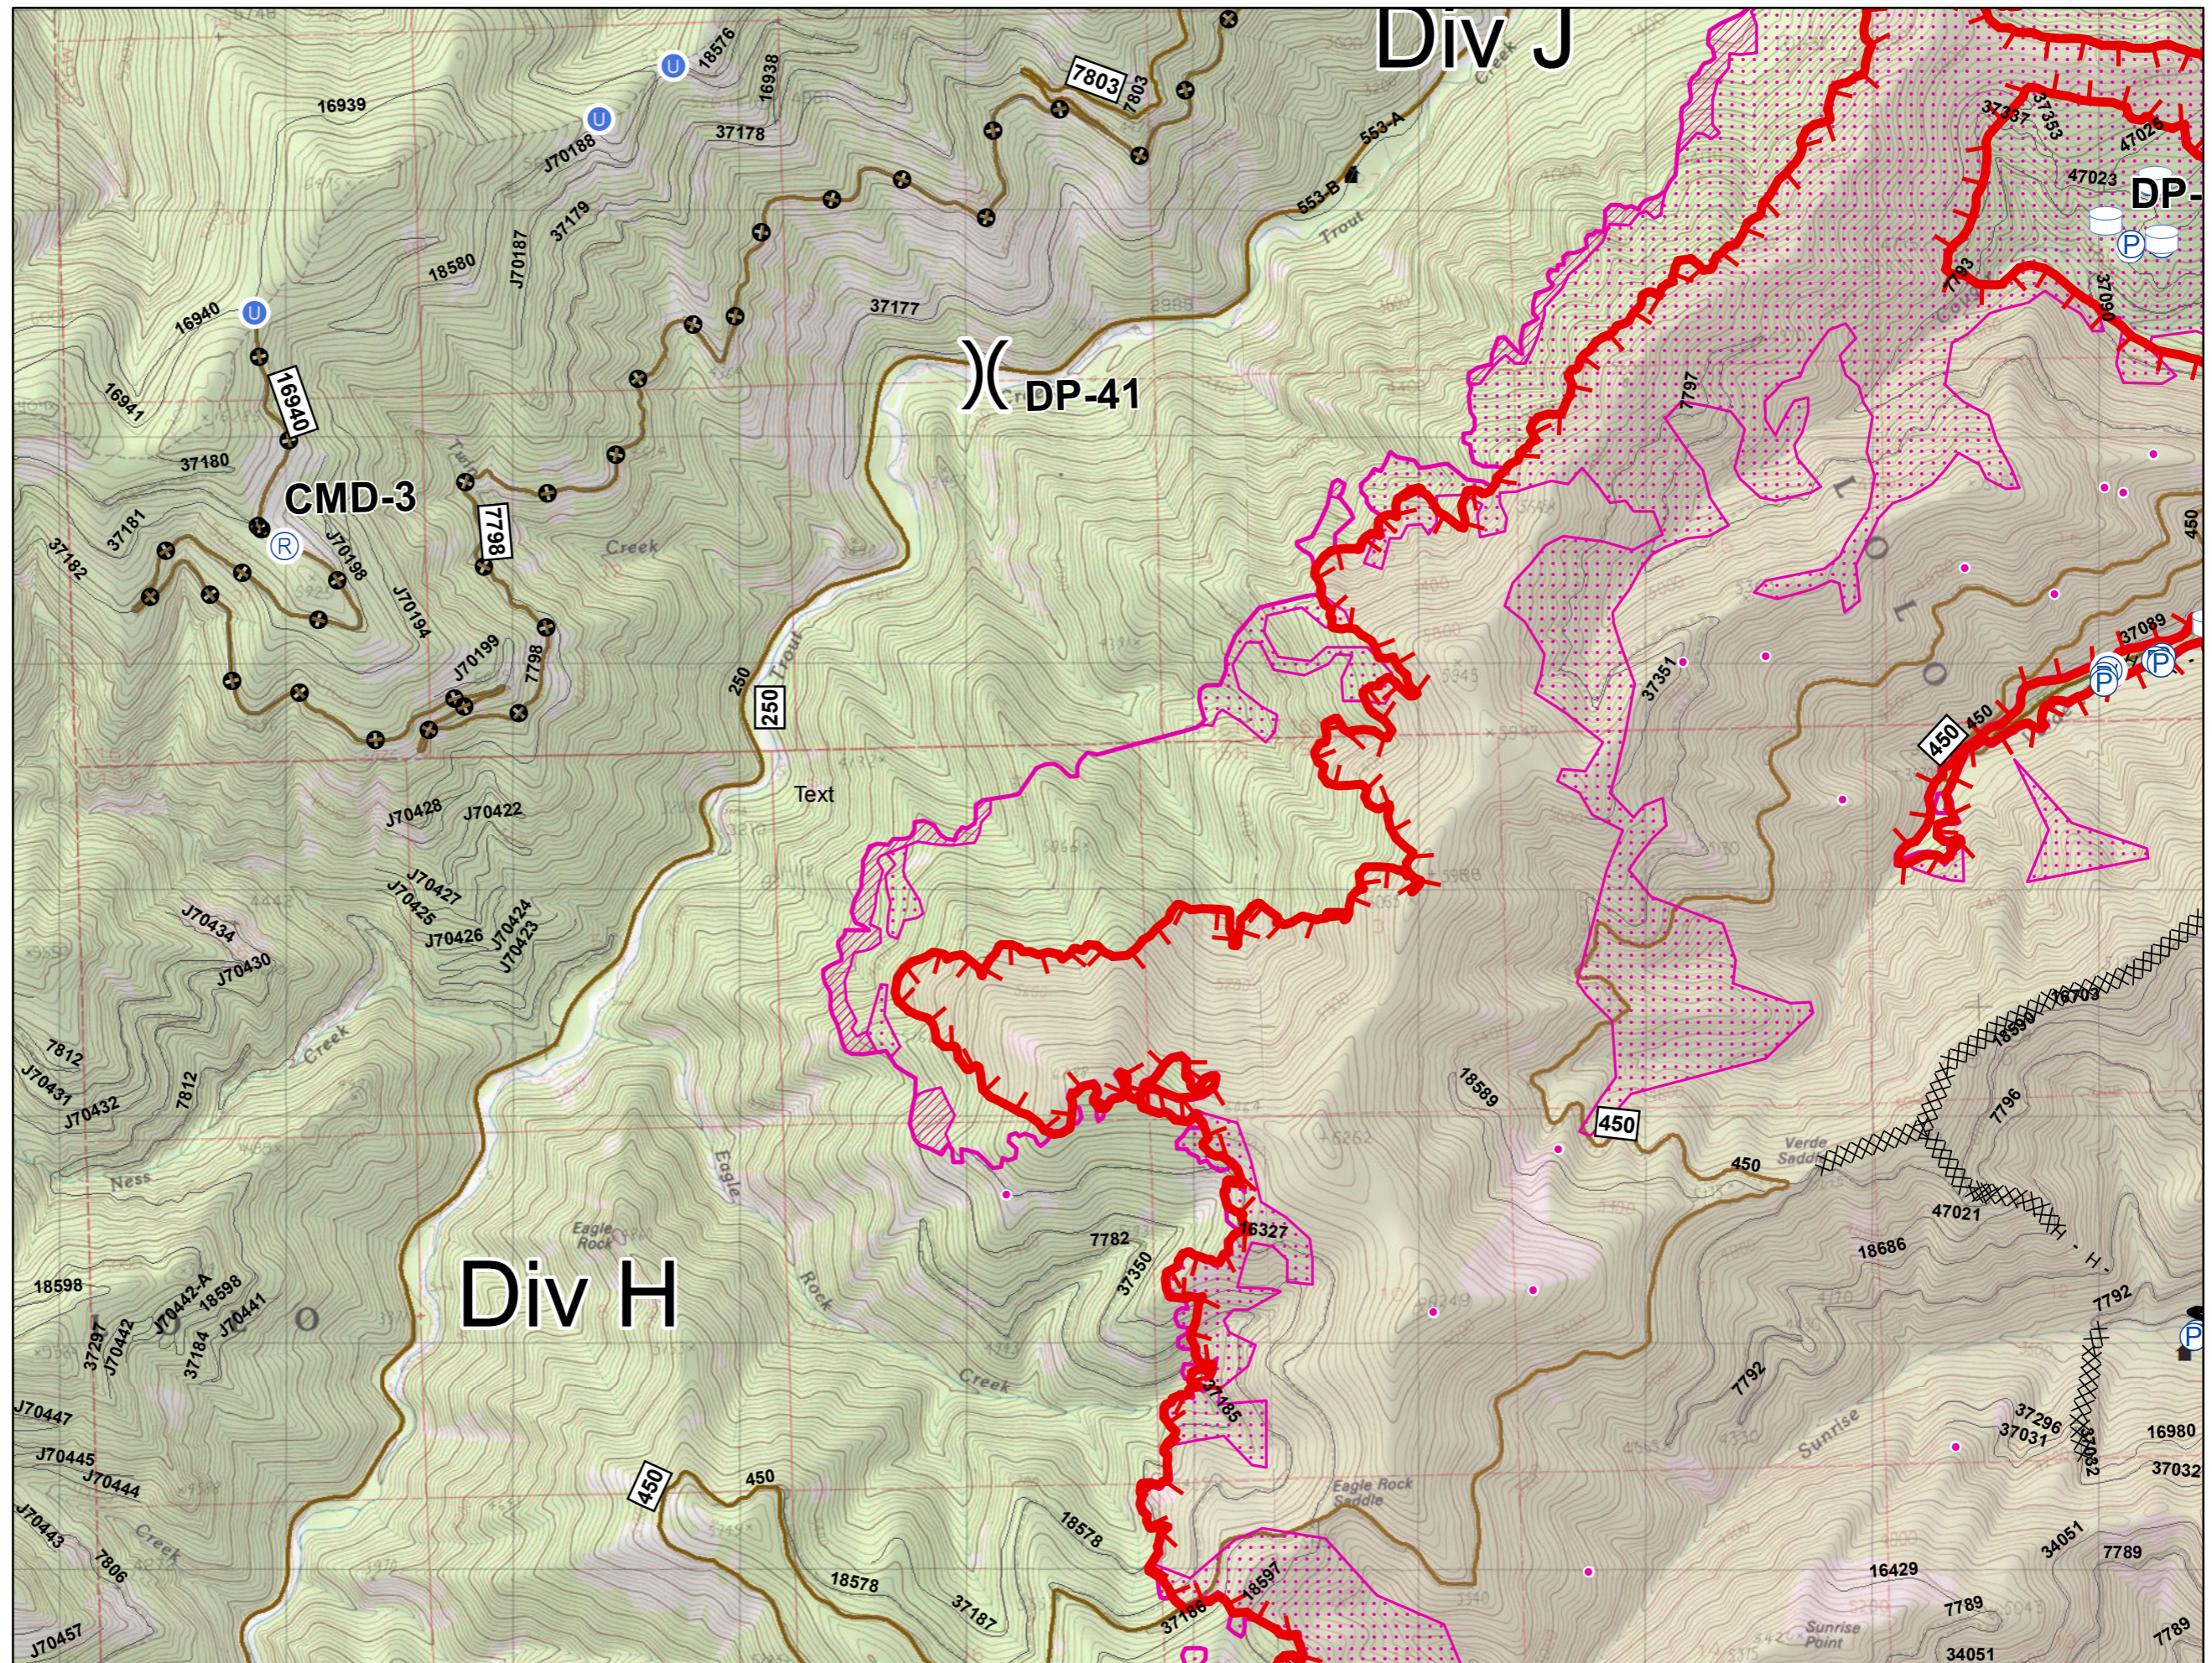

**Legend**

- Uncontrolled Fire Edge
- Completed Line
- ▭ IR Heat Perimeter
- ▨ IR Intense Heat
- ▤ IR Scattered Heat
- IR Isolated Heat Sources
- ⊕ Dip Site
- Helispot
- ⊗ Completed Dozer Line
- H Completed Hand Line
- R Road as Completed Line
- ▬ Wildfire Daily Fire Perimeter
- ▬ Road
- Structure

**Legend**

- █ Uncontrolled Fire Edge
- Completed Line
- IR Heat Perimeter
- IR Intense Heat
- IR Scattered Heat
- IR Isolated Heat Sources
- ◆ Dip Site
- Helispot
- Completed Dozer Line
- H Completed Hand Line
- R Road as Completed Line
- Wildfire Daily Fire Perimeter
- Road
- Structure

**Legend**

- Uncontrolled Fire Edge
- Completed Line
- IR Heat Perimeter
- IR Intense Heat
- IR Scattered Heat
- IR Isolated Heat Sources
- Dip Site
- Helispot
- Completed Dozer Line
- Completed Hand Line
- Road as Completed Line
- Wildfire Daily Fire Perimeter
- Road
- Structure