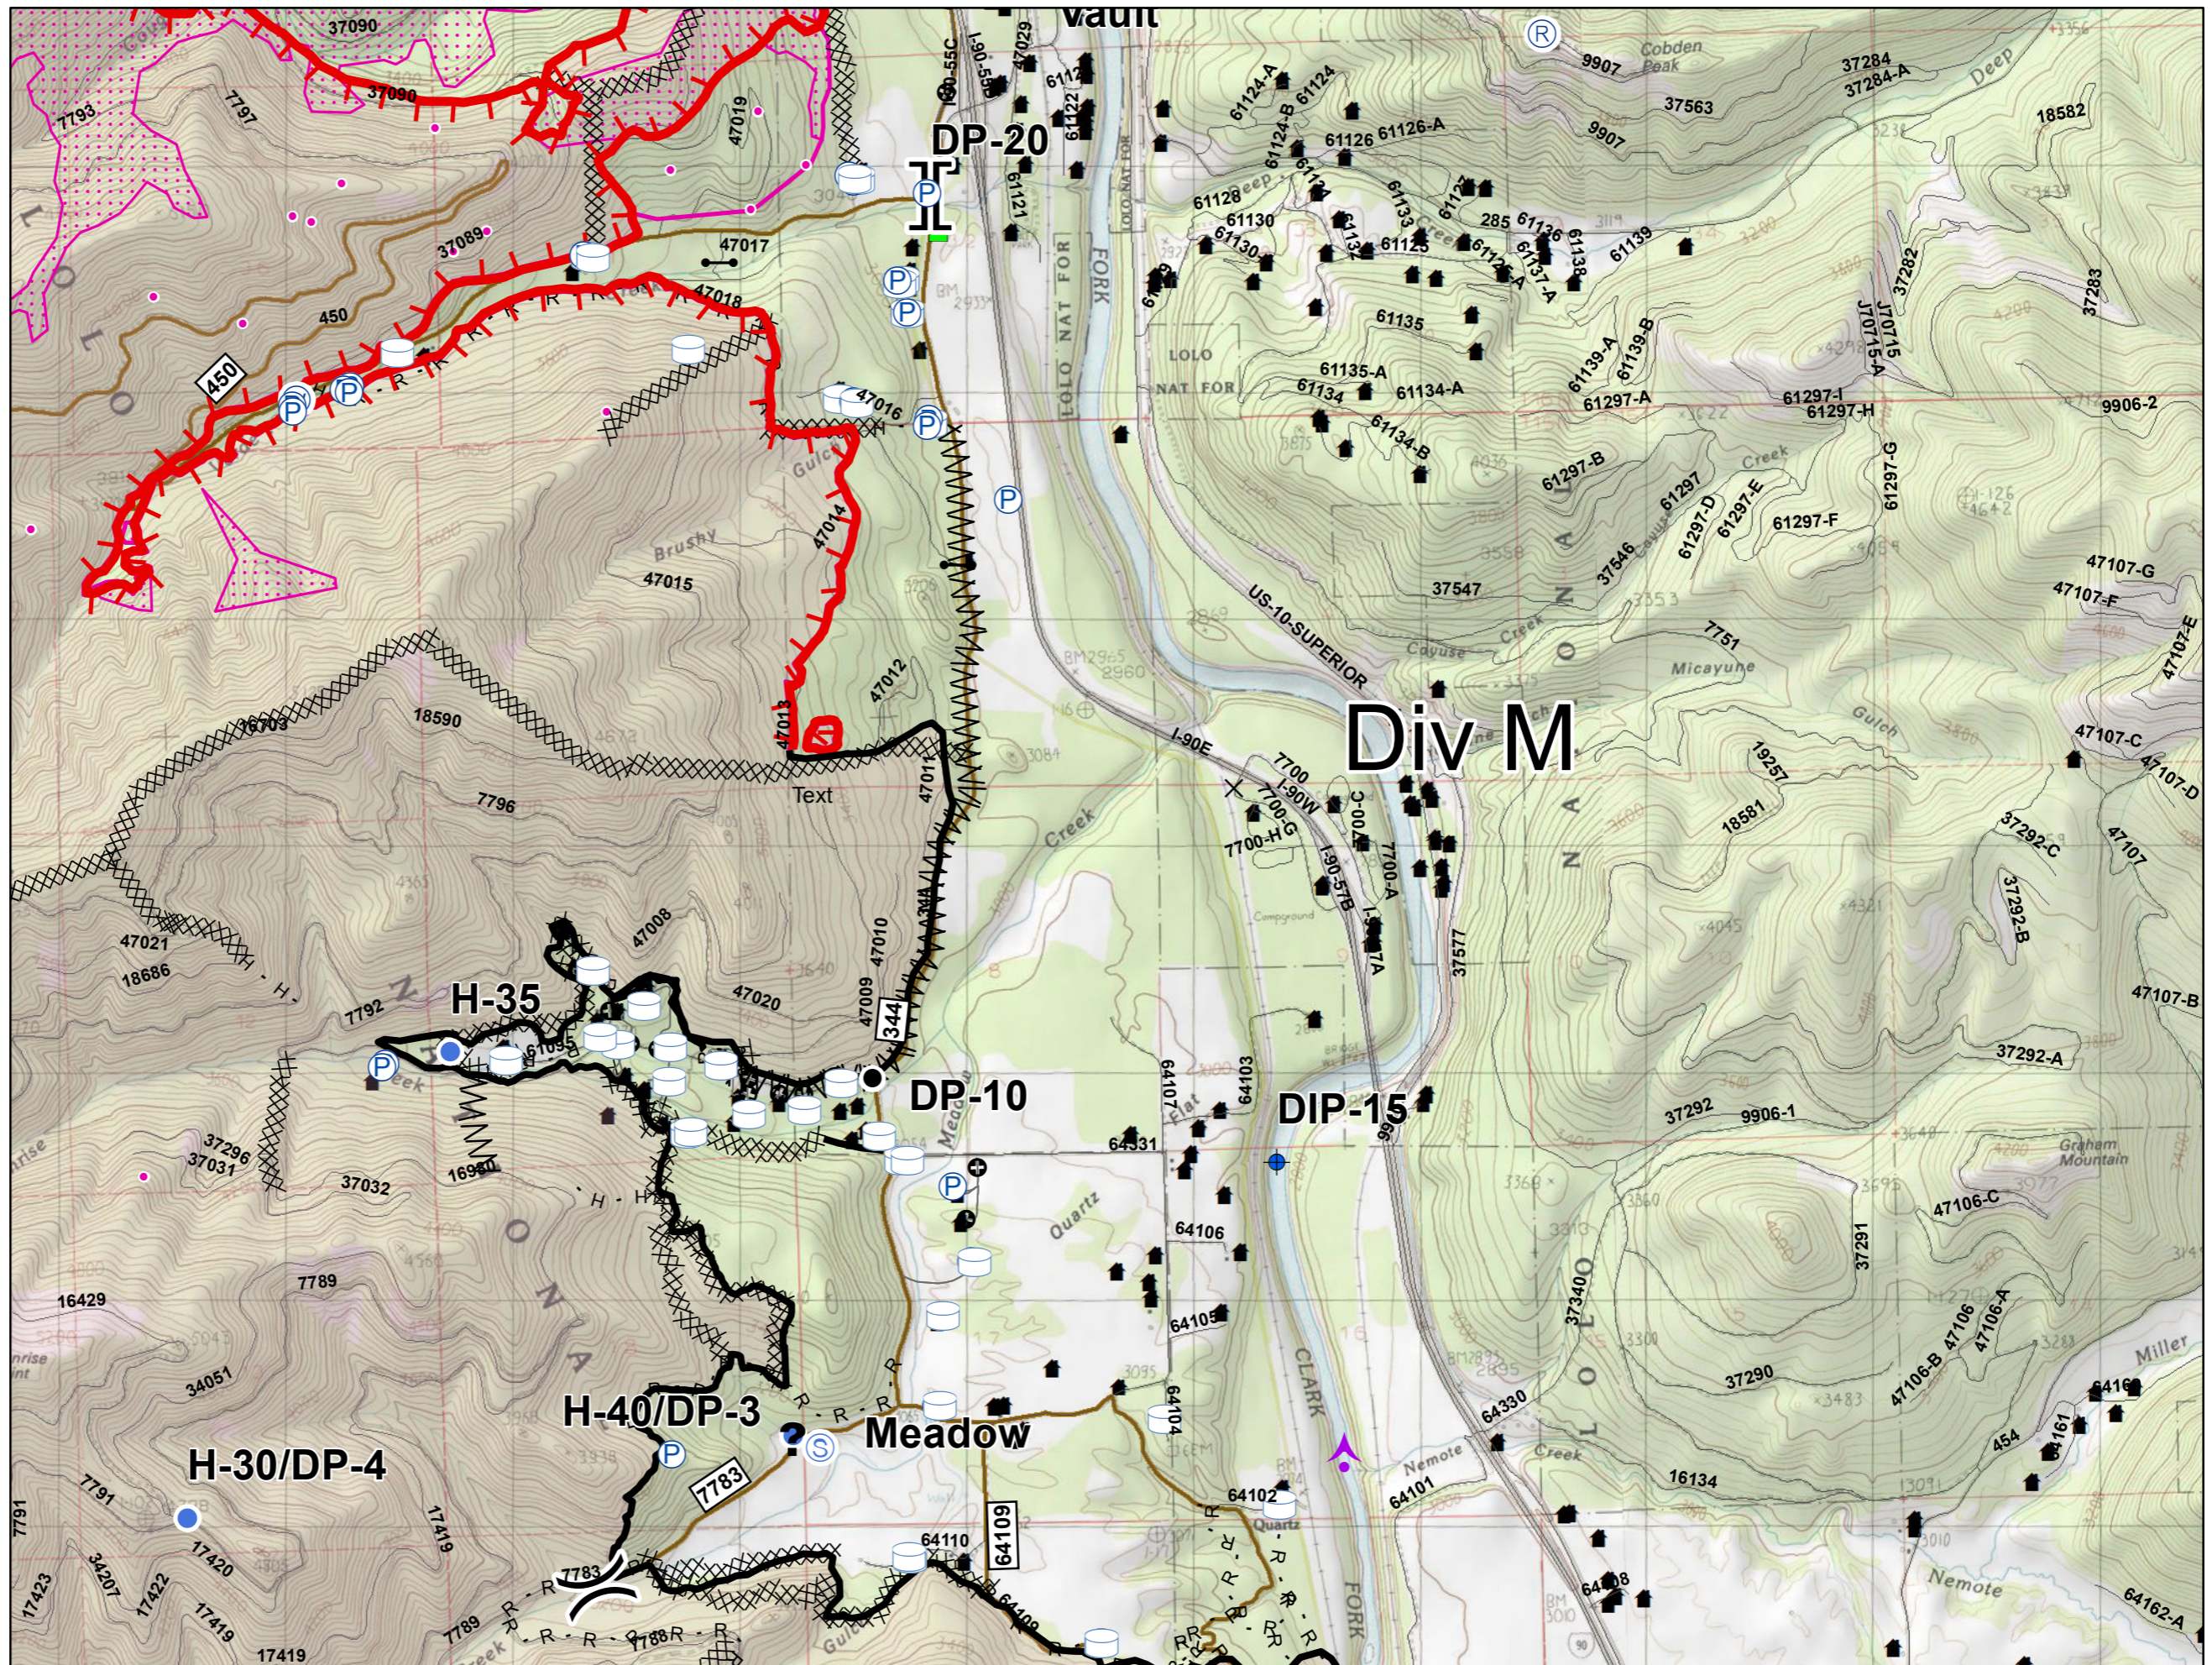

**Legend**

- Uncontrolled Fire Edge
- Completed Line
- IR Heat Perimeter
- IR Intense Heat
- IR Scattered Heat
- IR Isolated Heat Sources
- Dip Site
- Helispot
- Completed Dozer Line
- Completed Hand Line
- Road as Completed Line
- Wildfire Daily Fire Perimeter
- Road
- Structure

**Legend**

- ▬ Uncontrolled Fire Edge
- Completed Line
- IR Heat Perimeter
- IR Intense Heat
- IR Scattered Heat
- IR Isolated Heat Sources
- Dip Site
- Helispot
- XX Completed Dozer Line
- H Completed Hand Line
- R Road as Completed Line
- Wildfire Daily Fire Perimeter
- Road
- Structure

0    0.25    0.5    1 Miles

**Sunrise Fire and  
Burdette Fires**

MT-LNF-001336/001330  
 August 14, 2017  
 Day Shift  
 21,082 Acres (Sunrise)  
 649 Acres (Burdette)  
 as of 08/13/2017  
 at 2241 hrs  
 UTM NAD83 Zone 11  
 Page 6 of 6  
 Div M  
**IAP Map**

**Legend**

- █ Uncontrolled Fire Edge
- Completed Line
- IR Heat Perimeter
- IR Intense Heat
- IR Scattered Heat
- IR Isolated Heat Sources
- Dip Site
- Helispot
- Completed Dozer Line
- H Completed Hand Line
- R Road as Completed Line
- Wildfire Daily Fire Perimeter
- Road
- Structure