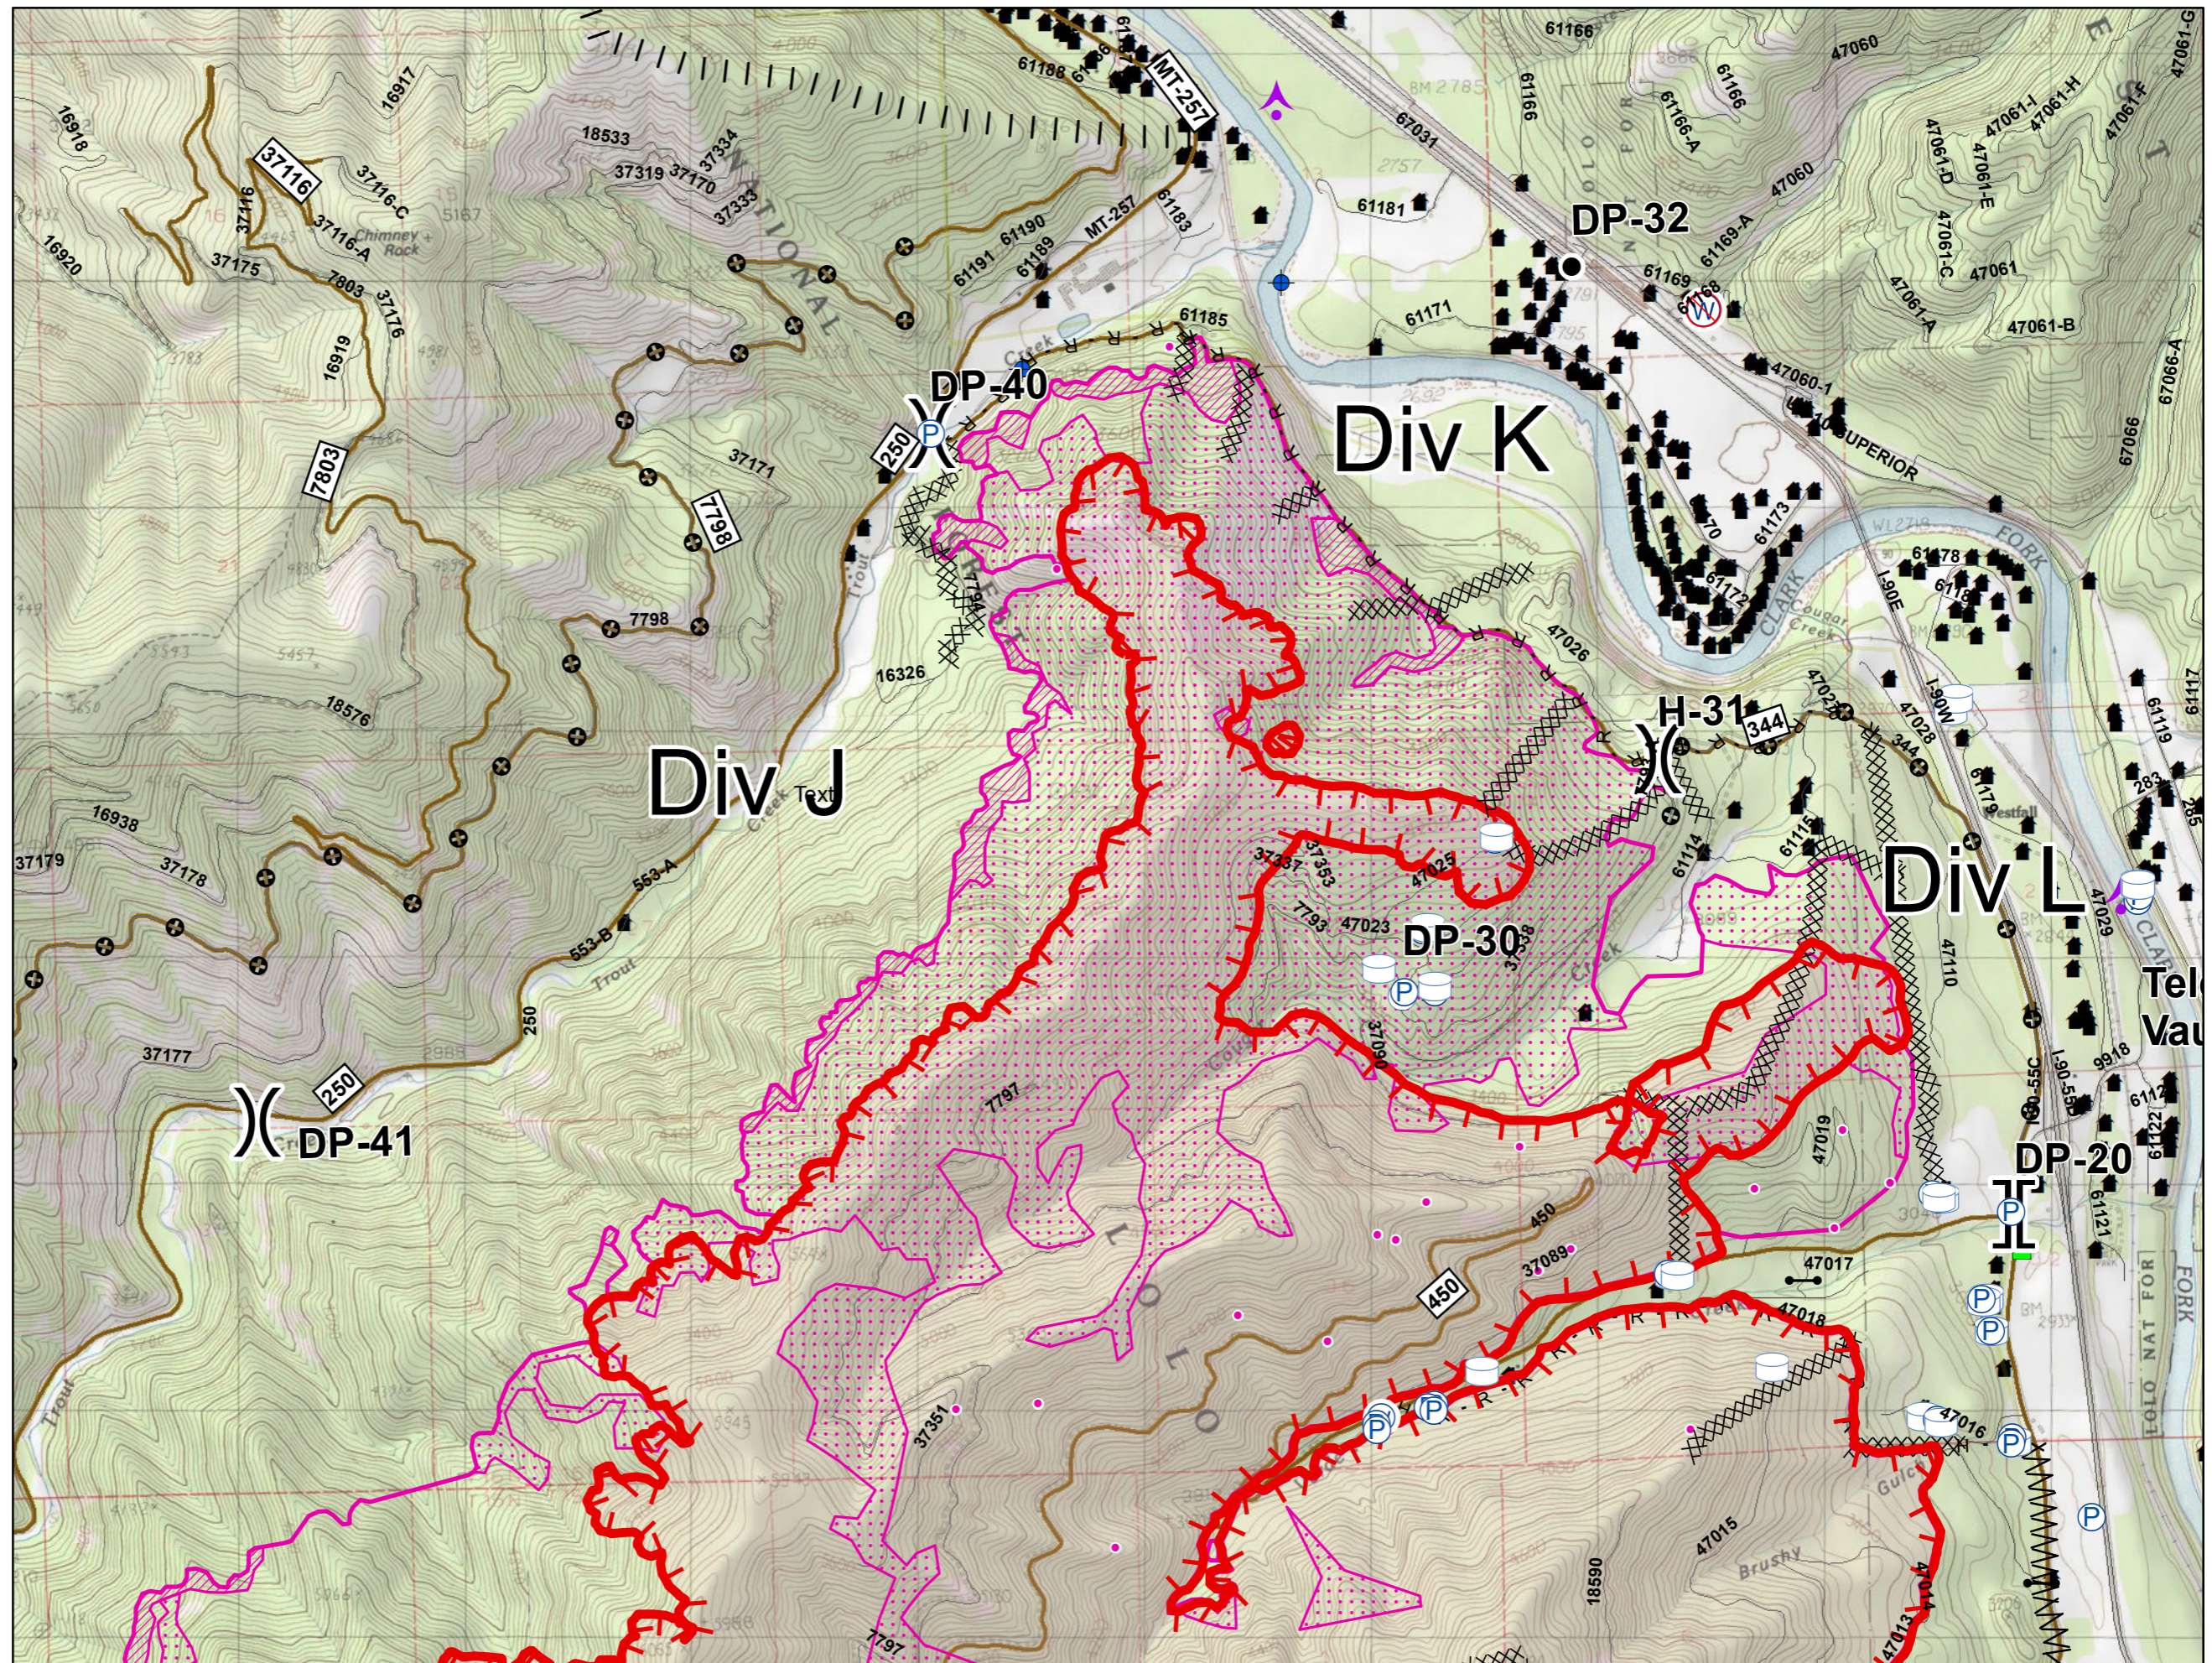

**Legend**

- Uncontrolled Fire Edge
- Completed Line
- IR Heat Perimeter
- IR Intense Heat
- IR Scattered Heat
- IR Isolated Heat Sources
- Dip Site
- Helispot
- Completed Dozer Line
- Completed Hand Line
- Road as Completed Line
- Wildfire Daily Fire Perimeter
- Road
- Structure

0 0.25 0.5 1 Miles

**Sunrise Fire and  
Burdette Fires**

MT-LNF-001336/001330  
 August 14, 2017  
 Day Shift  
 21,082 Acres (Sunrise)  
 649 Acres (Burdette)  
 as of 08/13/2017  
 at 2241 hrs  
 UTM NAD83 Zone 11  
 Page 5 of 6  
 Div L(n)  
**IAP Map**

**Legend**

- ▬ Uncontrolled Fire Edge
- Completed Line
- IR Heat Perimeter
- IR Intense Heat
- IR Scattered Heat
- IR Isolated Heat Sources
- Dip Site
- Helispot
- XX Completed Dozer Line
- H Completed Hand Line
- R Road as Completed Line
- Wildfire Daily Fire Perimeter
- Road
- Structure