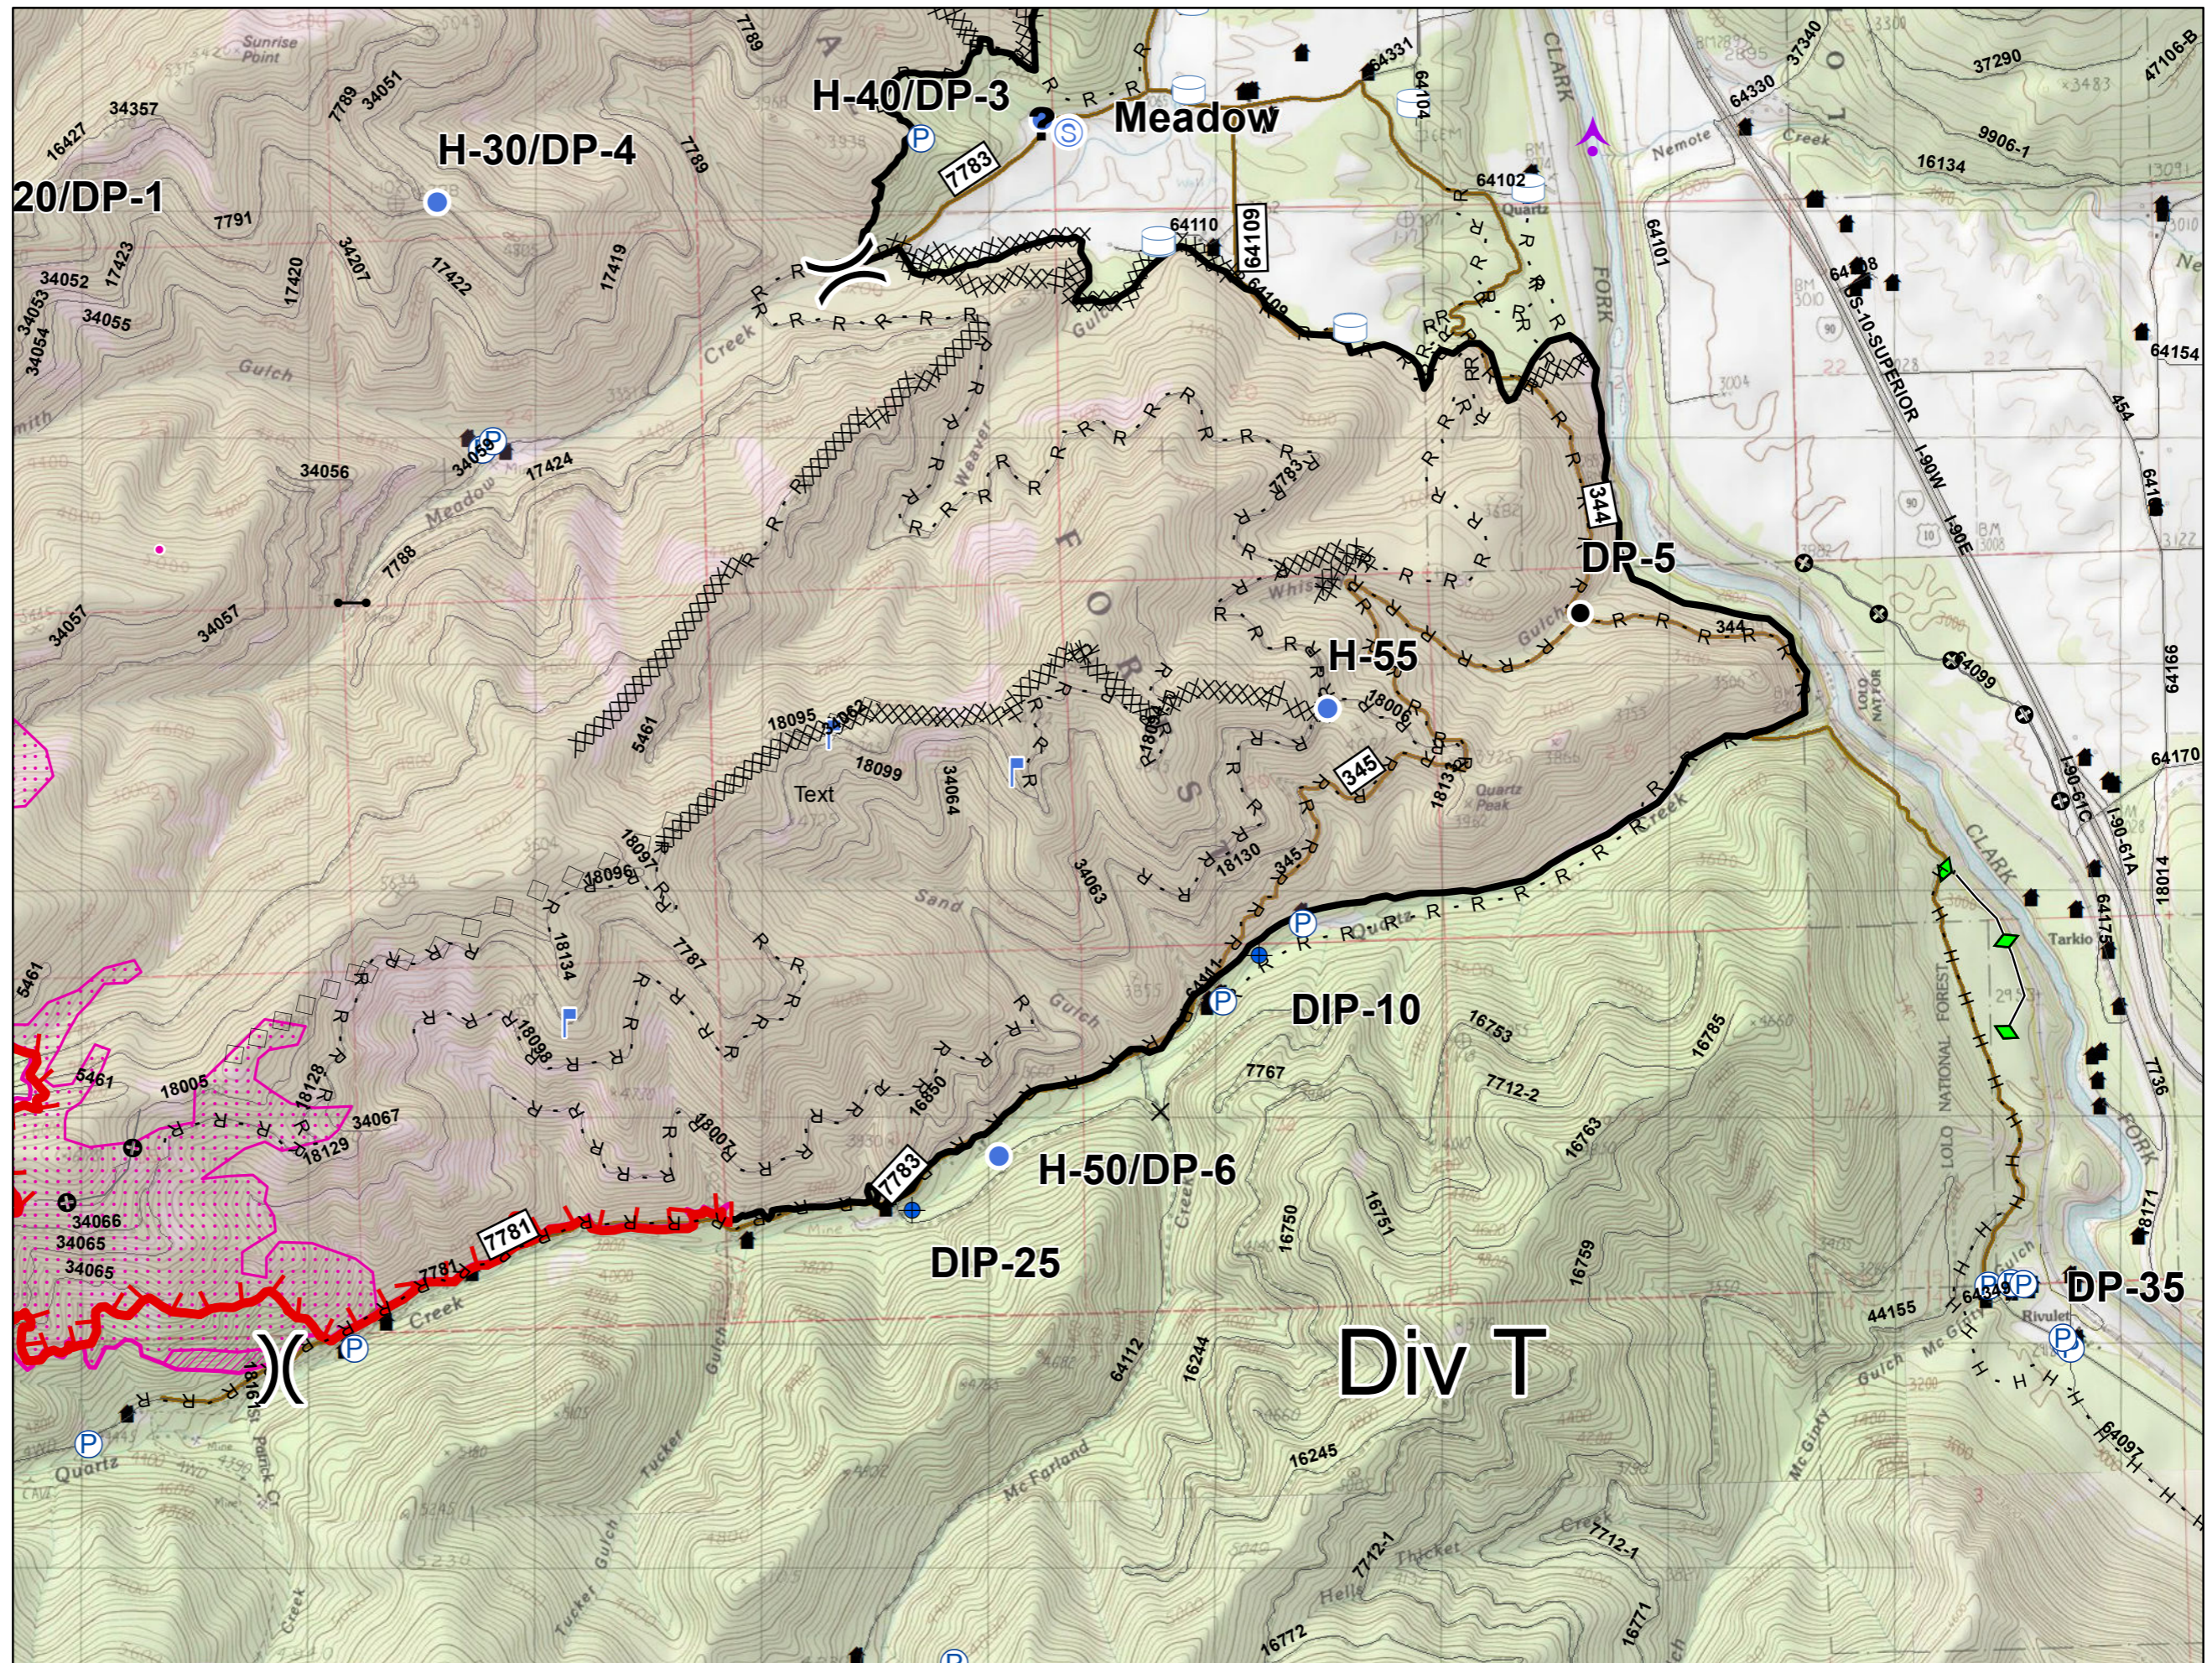

**Legend**

- ▬ Uncontrolled Fire Edge
- Completed Line
- IR Heat Perimeter
- IR Intense Heat
- IR Scattered Heat
- IR Isolated Heat Sources
- Dip Site
- Helispot
- Completed Dozer Line
- H Completed Hand Line
- R Road as Completed Line
- Wildfire Daily Fire Perimeter
- Road
- Structure

**Legend**

- Uncontrolled Fire Edge
- Completed Line
- ▭ IR Heat Perimeter
- ▨ IR Intense Heat
- ▤ IR Scattered Heat
- IR Isolated Heat Sources
- ⊕ Dip Site
- Helispot
- ⊗ Completed Dozer Line
- H Completed Hand Line
- R Road as Completed Line
- ▬ Wildfire Daily Fire Perimeter
- ▬ Road
- Structure