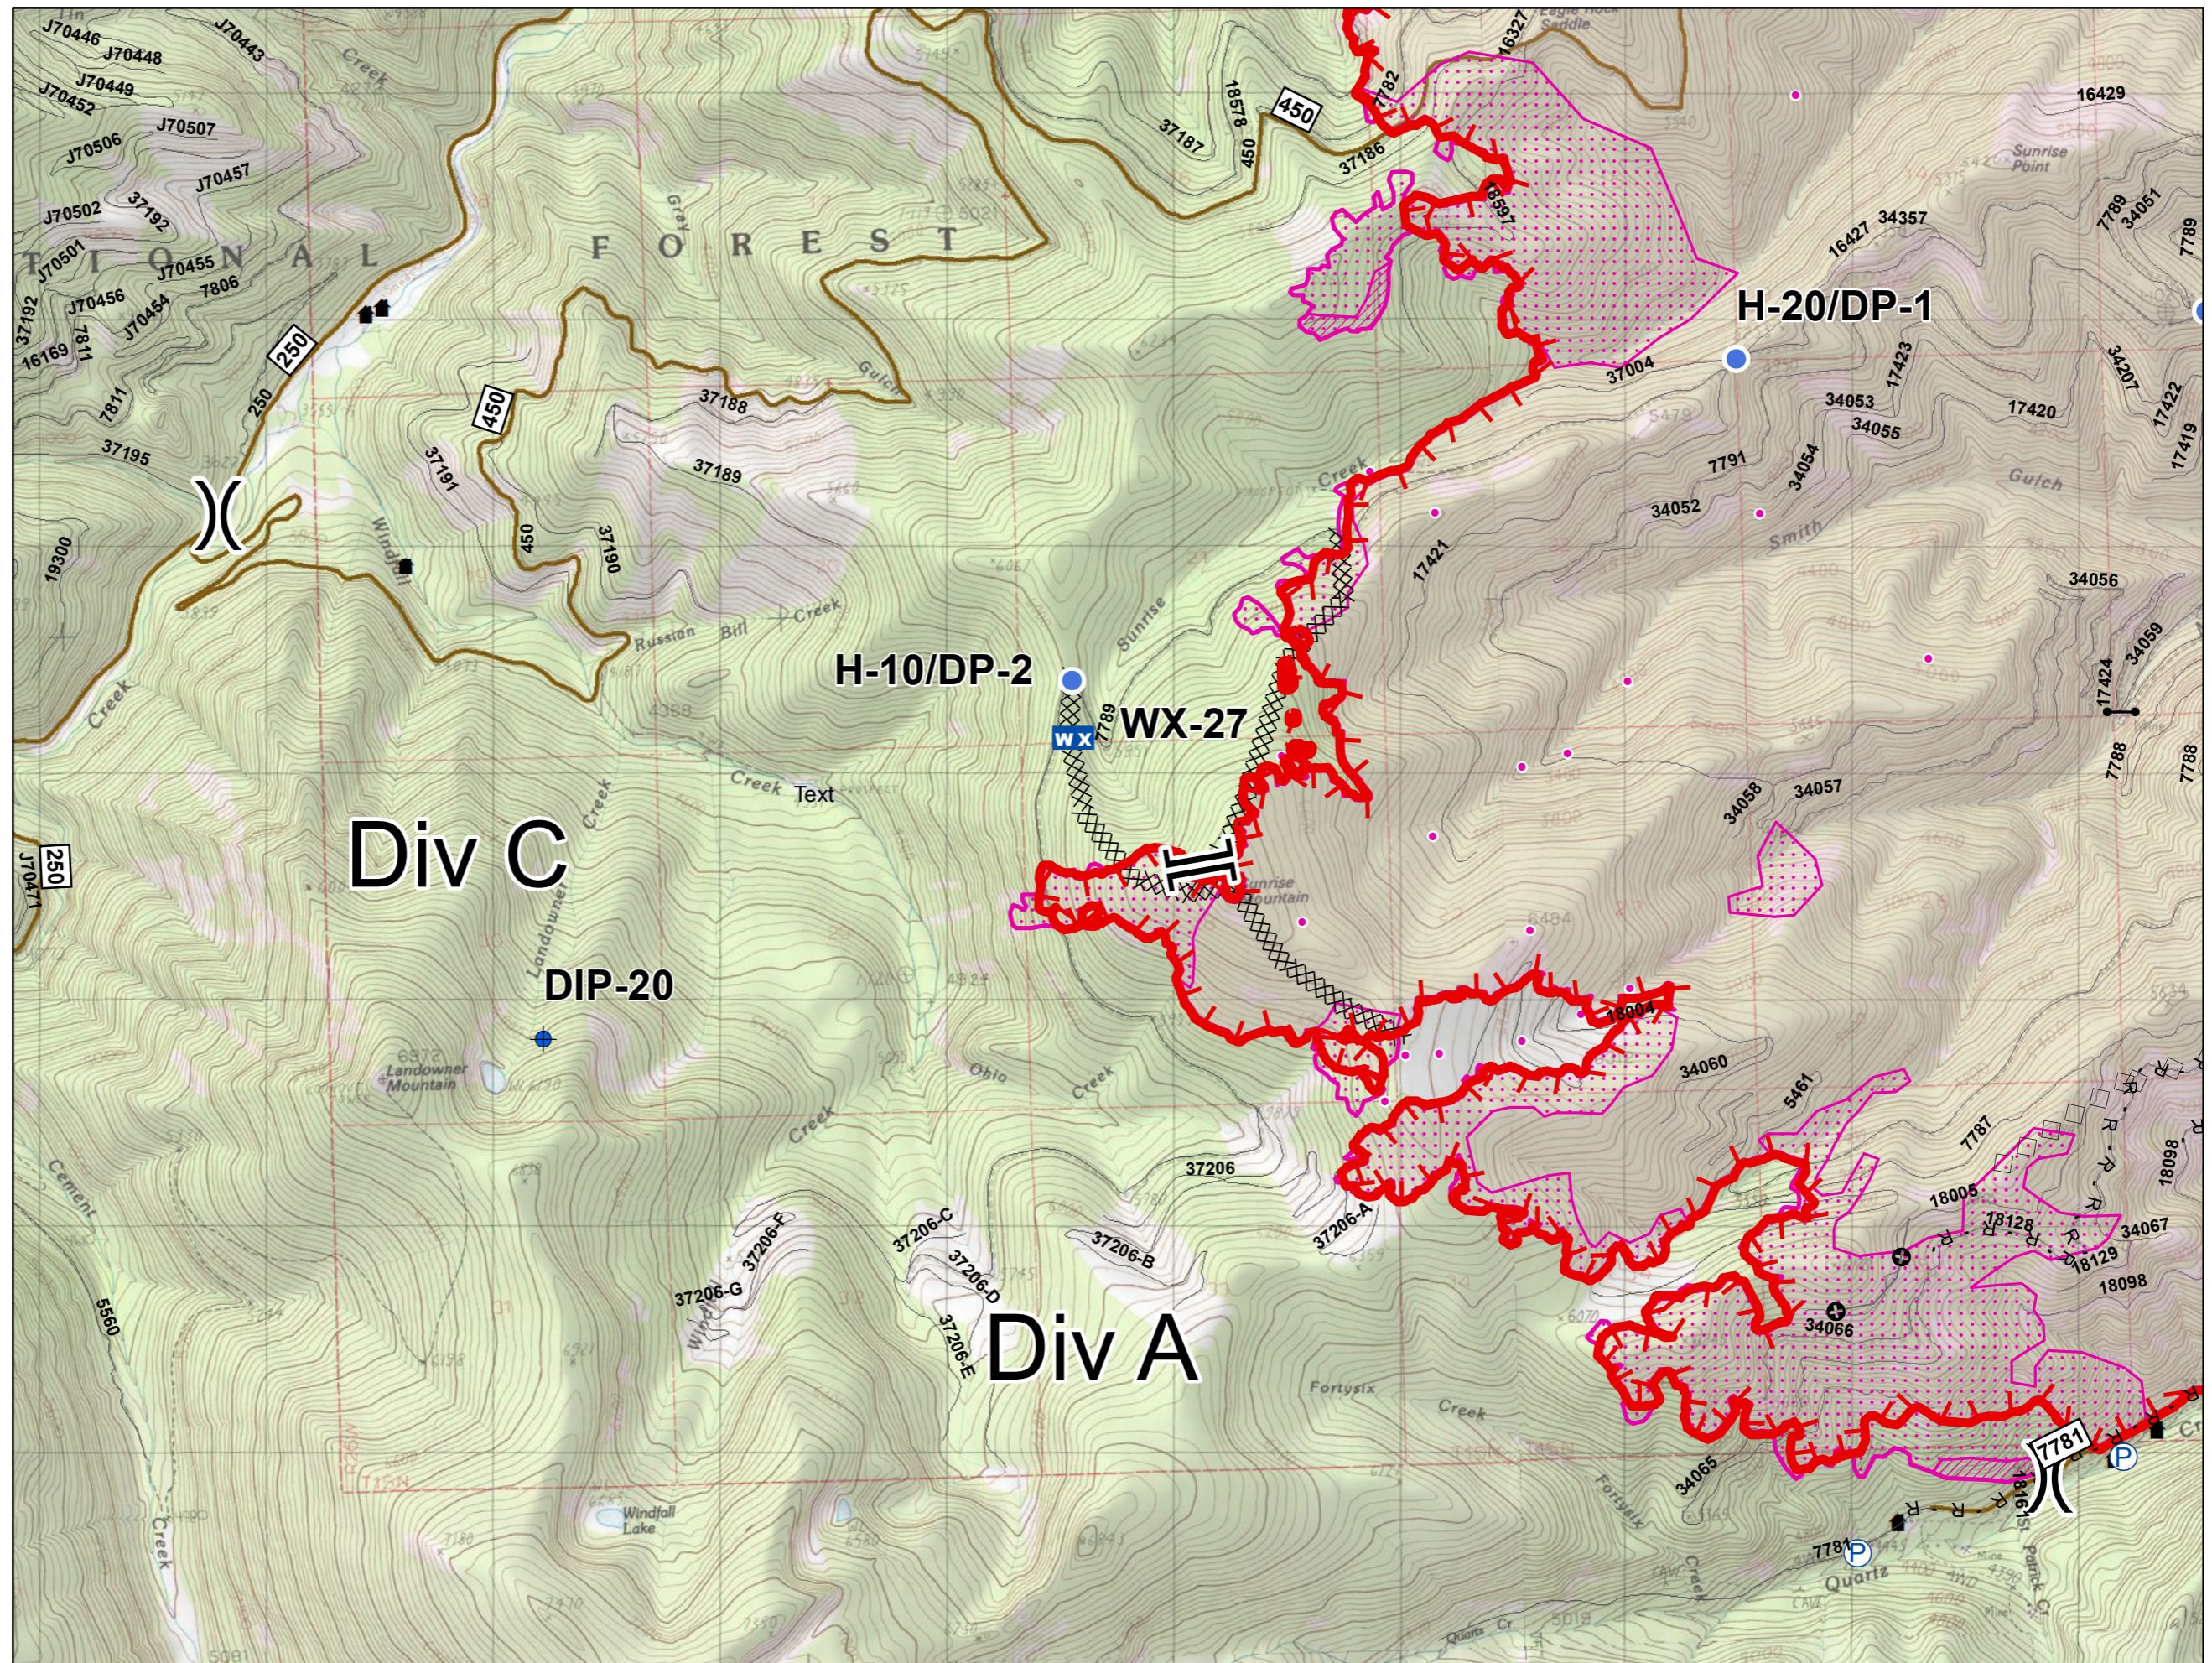

**Legend**

- ▬ Uncontrolled Fire Edge
- Completed Line
- IR Heat Perimeter
- IR Intense Heat
- IR Scattered Heat
- IR Isolated Heat Sources
- Dip Site
- Helispot
- Completed Dozer Line
- H Completed Hand Line
- R Road as Completed Line
- Wildfire Daily Fire Perimeter
- Road
- Structure

**Legend**

- Uncontrolled Fire Edge
- Completed Line
- ▭ IR Heat Perimeter
- ▨ IR Intense Heat
- ▤ IR Scattered Heat
- IR Isolated Heat Sources
- ⊕ Dip Site
- Helispot
- ⊗ Completed Dozer Line
- H Completed Hand Line
- R Road as Completed Line
- ▬ Wildfire Daily Fire Perimeter
- ▬ Road
- Structure

**Legend**

- █ Uncontrolled Fire Edge
- Completed Line
- IR Heat Perimeter
- IR Intense Heat
- IR Scattered Heat
- IR Isolated Heat Sources
- ◆ Dip Site
- Helispot
- Completed Dozer Line
- H Completed Hand Line
- R Road as Completed Line
- Wildfire Daily Fire Perimeter
- Road
- Structure

**Legend**

- Uncontrolled Fire Edge
- Completed Line
- IR Heat Perimeter
- IR Intense Heat
- IR Scattered Heat
- IR Isolated Heat Sources
- Dip Site
- Helispot
- Completed Dozer Line
- Completed Hand Line
- Road as Completed Line
- Wildfire Daily Fire Perimeter
- Road
- Structure