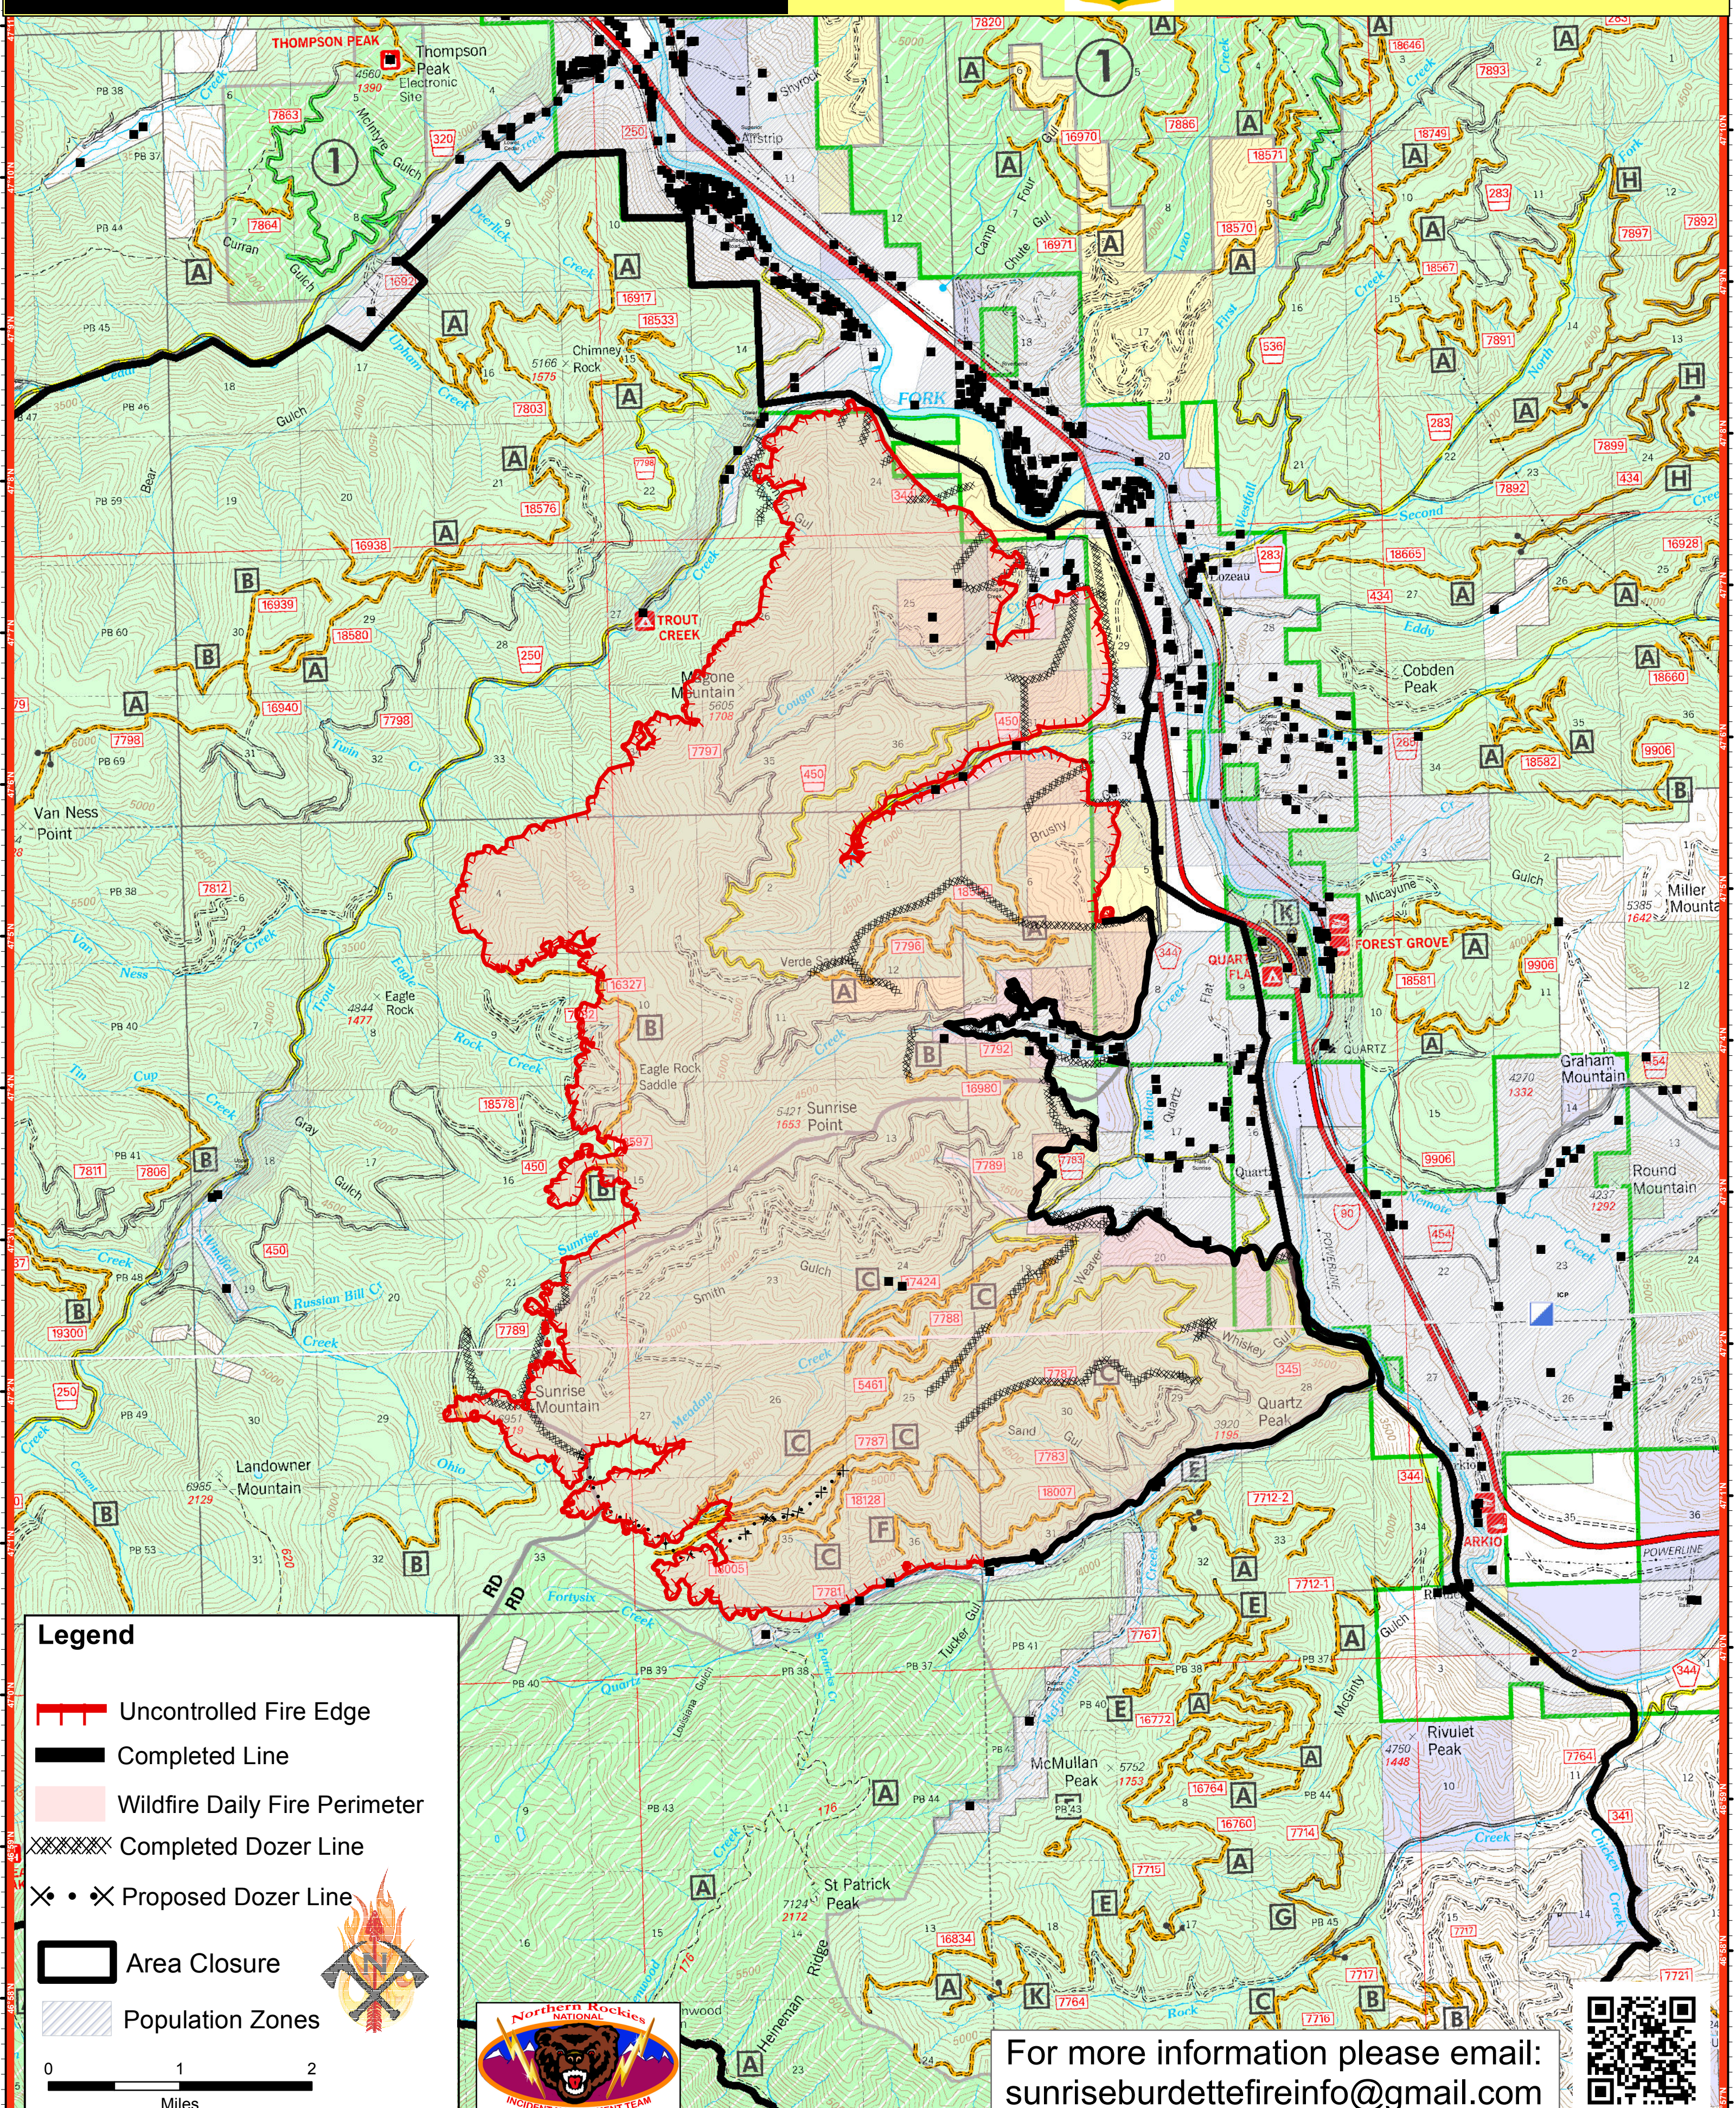

Sunrise Fire MT-LNF-001336

August 14, 2017

Fire Acres as of August 13, 2017
Sunrise ~ 21,082

Legend

- Uncontrolled Fire Edge
- Completed Line
- Wildfire Daily Fire Perimeter
- Completed Dozer Line
- Proposed Dozer Line
- Area Closure
- Population Zones

0 1 2
Miles

For more information please email:
sunriseburdettefireinfo@gmail.com