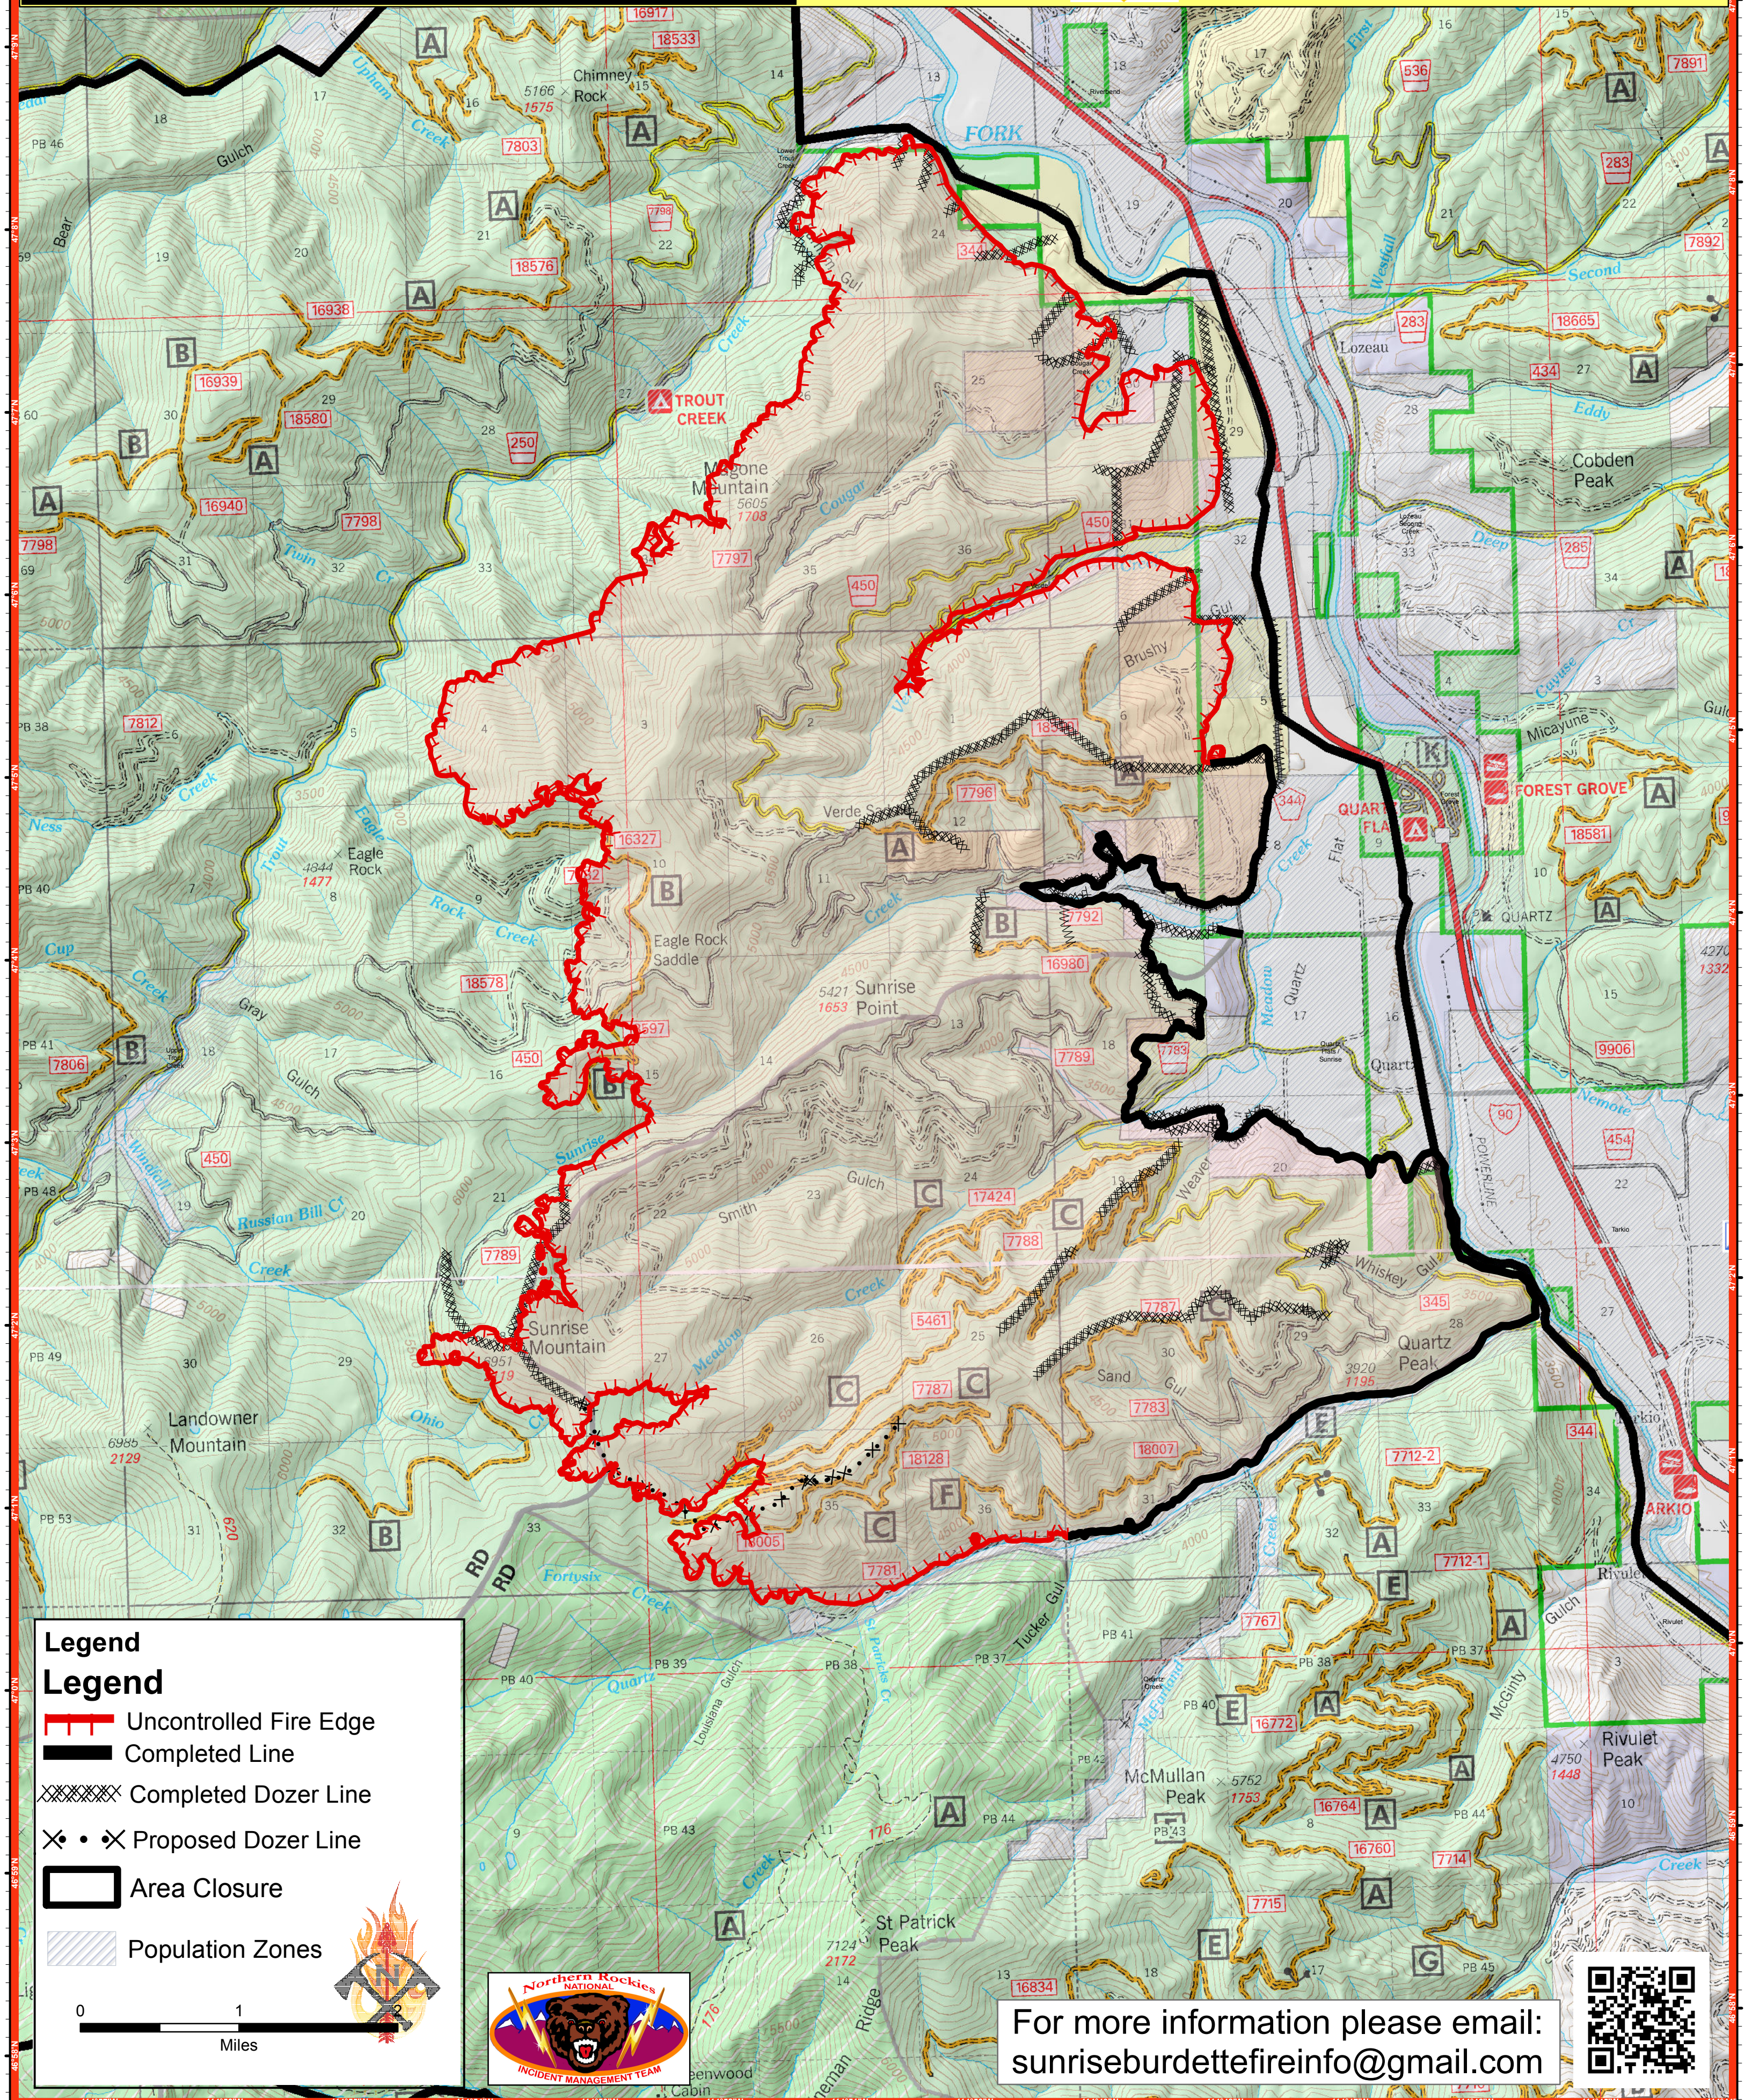

# Sunrise Fire MT-LNF-001336

August 14, 2017

Fire Acres as of August 13, 2017  
Sunrise ~ 21,082

- Legend**
- Uncontrolled Fire Edge
  - Completed Line
  - Completed Dozer Line
  - Proposed Dozer Line
  - Area Closure
  - Population Zones