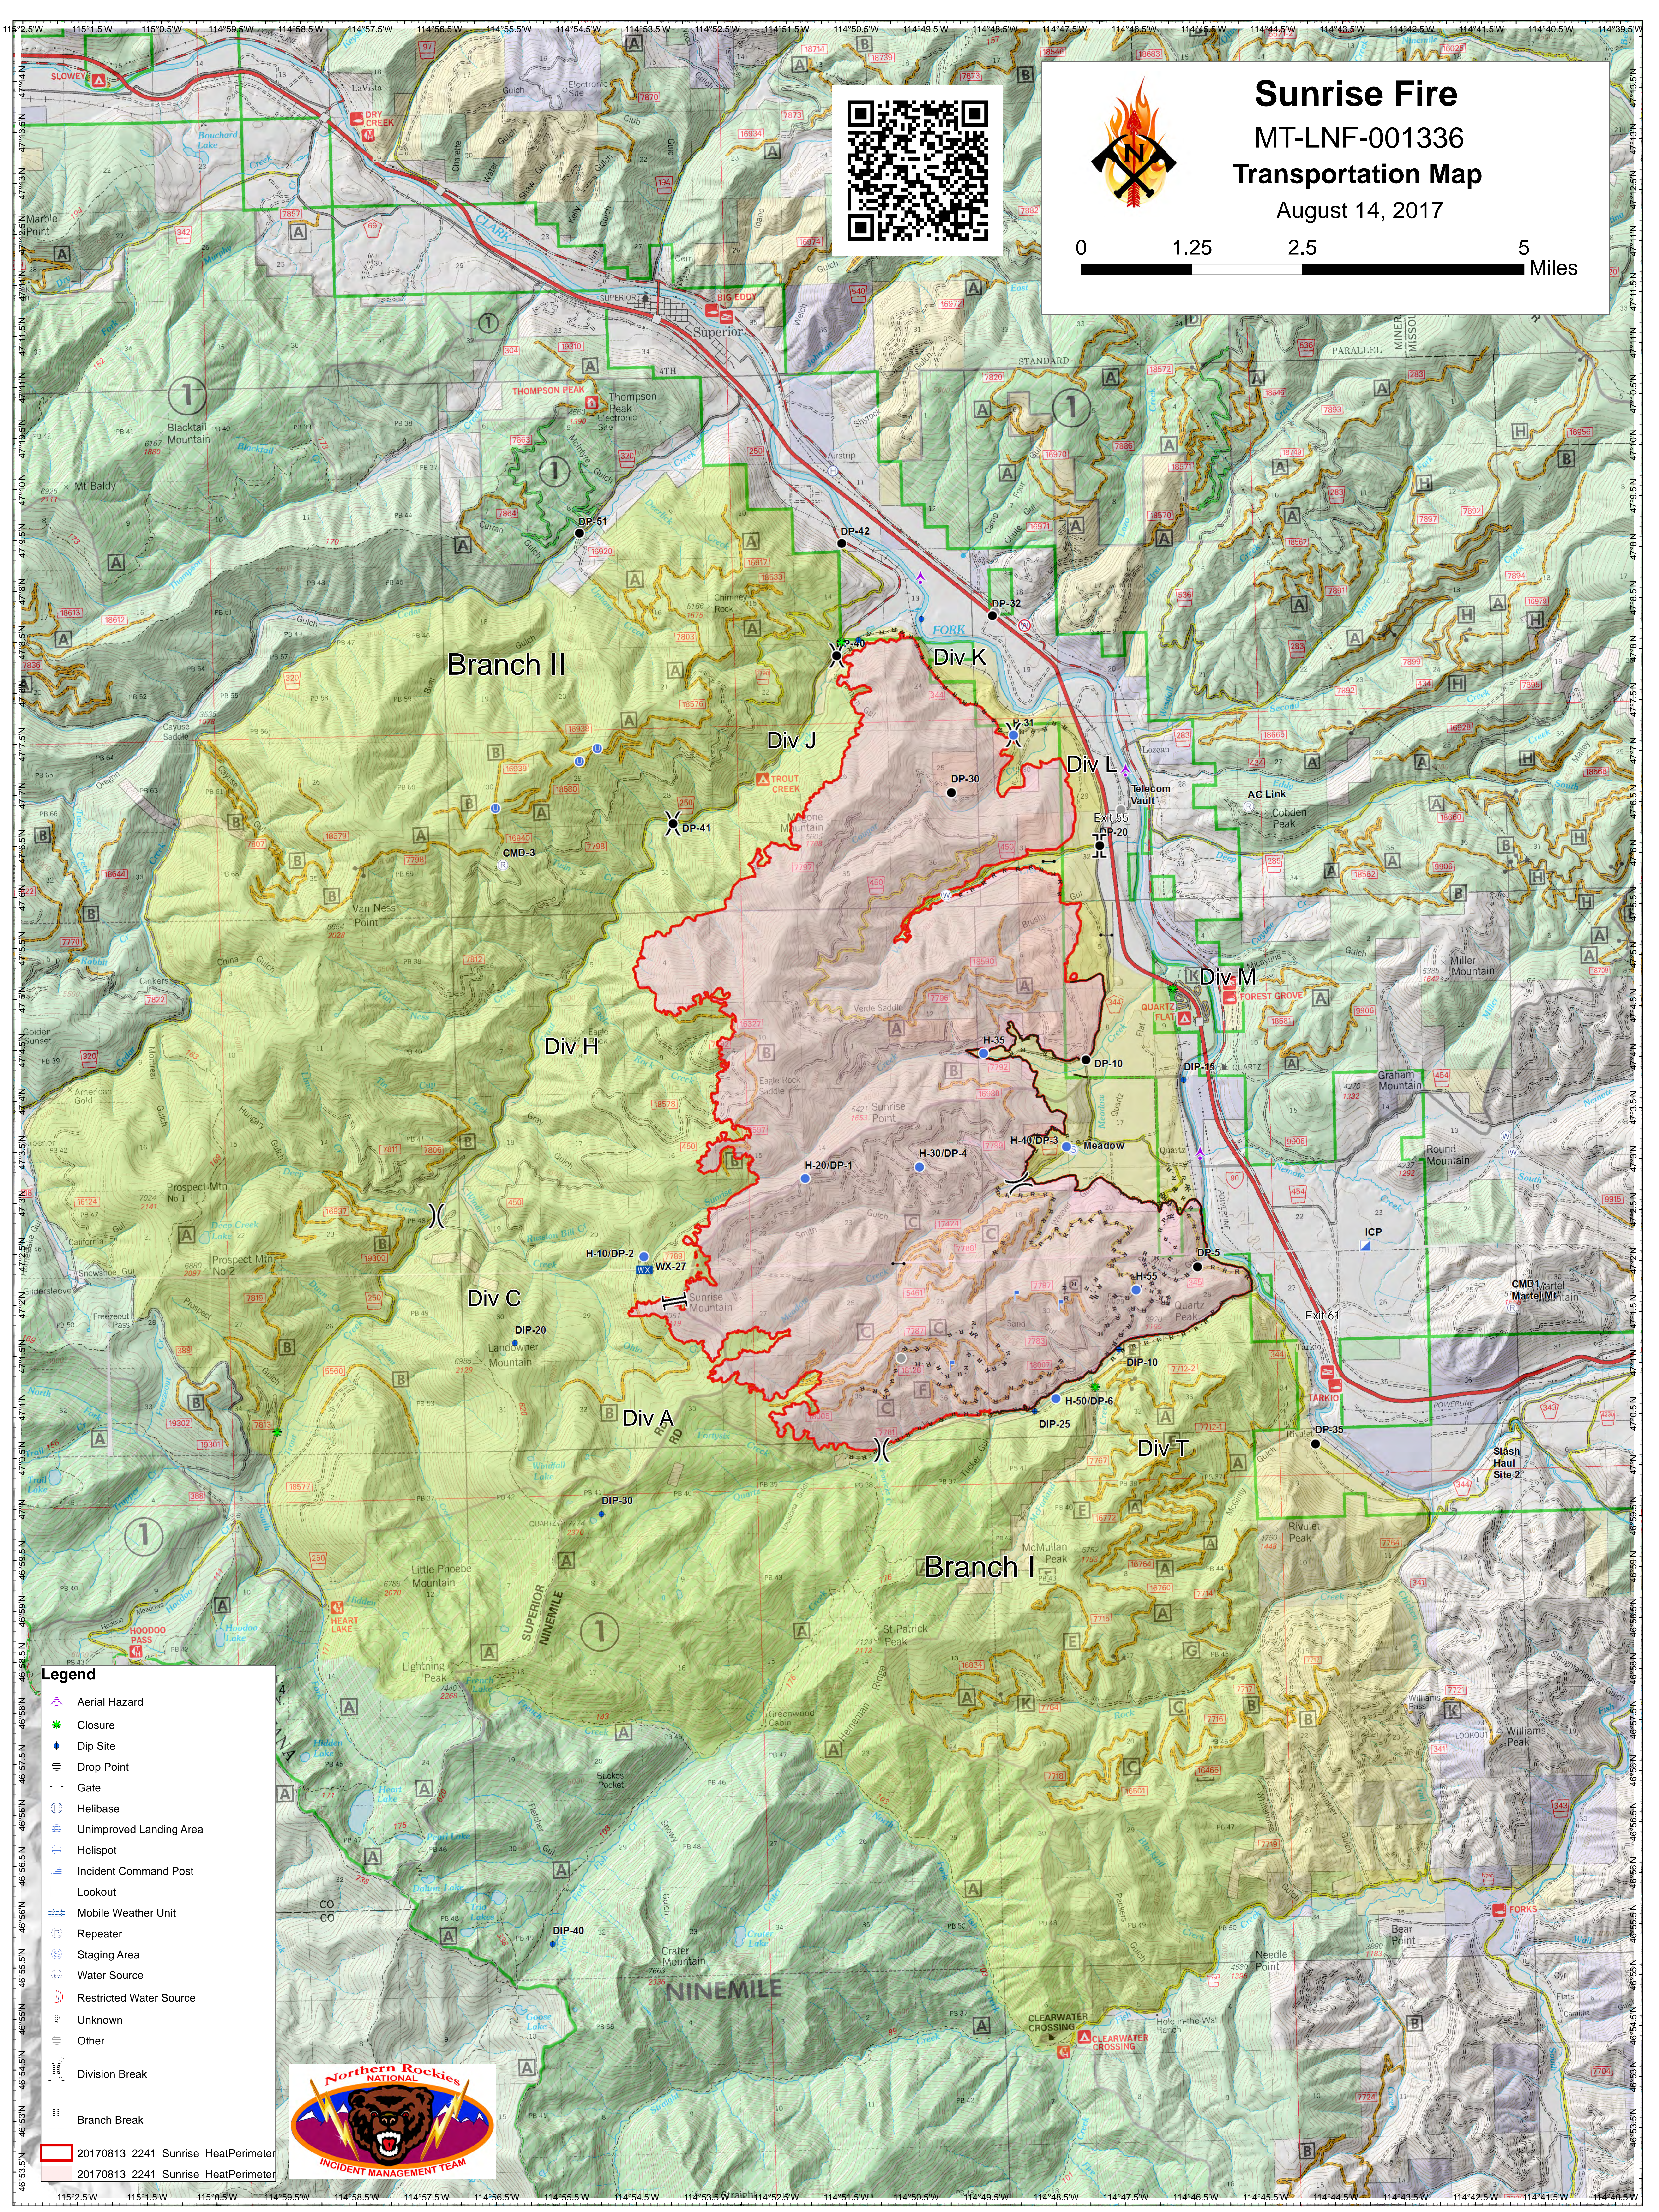

# Sunrise Fire

### Transportation Map

August 14, 2017

Branch II

Div K

Div J

Div L

Div H

Div M

Div C

Div A

Div T

Branch I

- Legend**
- Aerial Hazard
  - Closure
  - Dip Site
  - Drop Point
  - Gate
  - Helibase
  - Unimproved Landing Area
  - Helispot
  - Incident Command Post
  - Lookout
  - Mobile Weather Unit
  - Repeater
  - Staging Area
  - Water Source
  - Restricted Water Source
  - Unknown
  - Other
  - Division Break
  - Branch Break
  - 20170813\_2241\_Sunrise\_HeatPerimeter
  - 20170813\_2241\_Sunrise\_HeatPerimeter