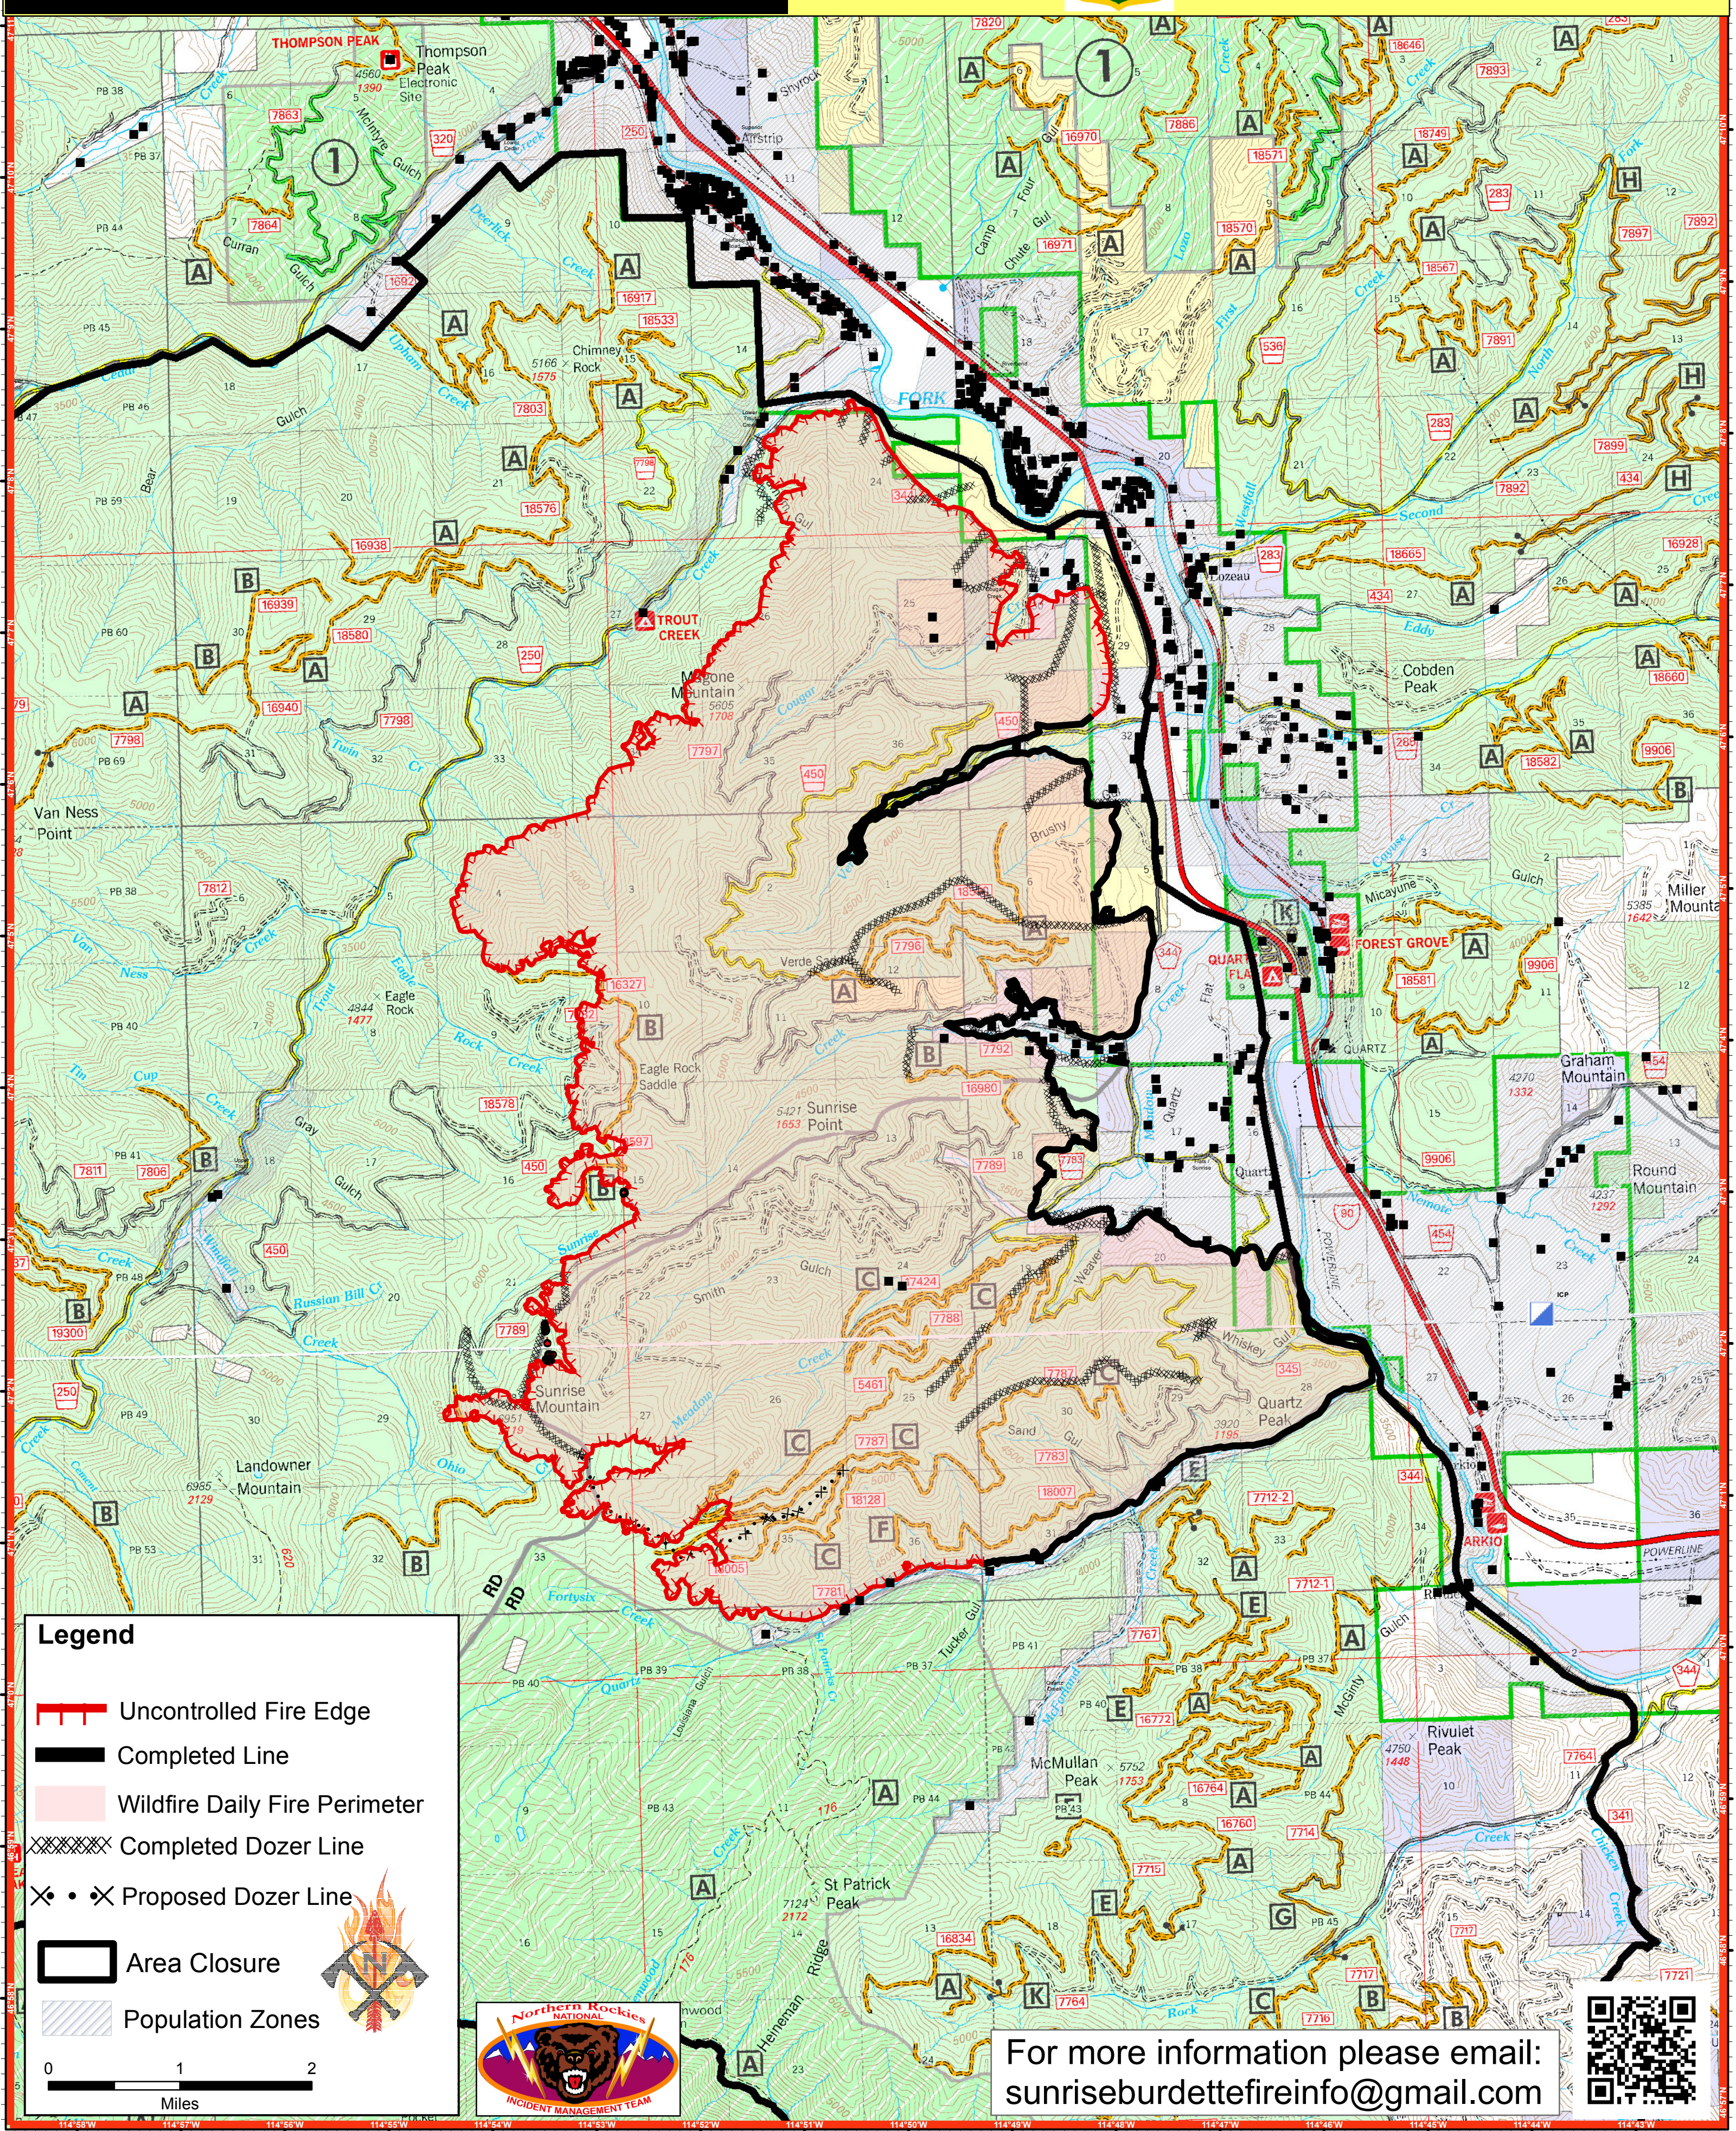

# Sunrise Fire MT-LNF-001336

August 15, 2017

Fire Acres as of August 13, 2017  
Sunrise ~ 21,082

**Legend**

- Uncontrolled Fire Edge
- Completed Line
- Wildfire Daily Fire Perimeter
- Completed Dozer Line
- Proposed Dozer Line
- Area Closure
- Population Zones

0 1 2  
Miles

For more information please email:  
[sunriseburdettefireinfo@gmail.com](mailto:sunriseburdettefireinfo@gmail.com)