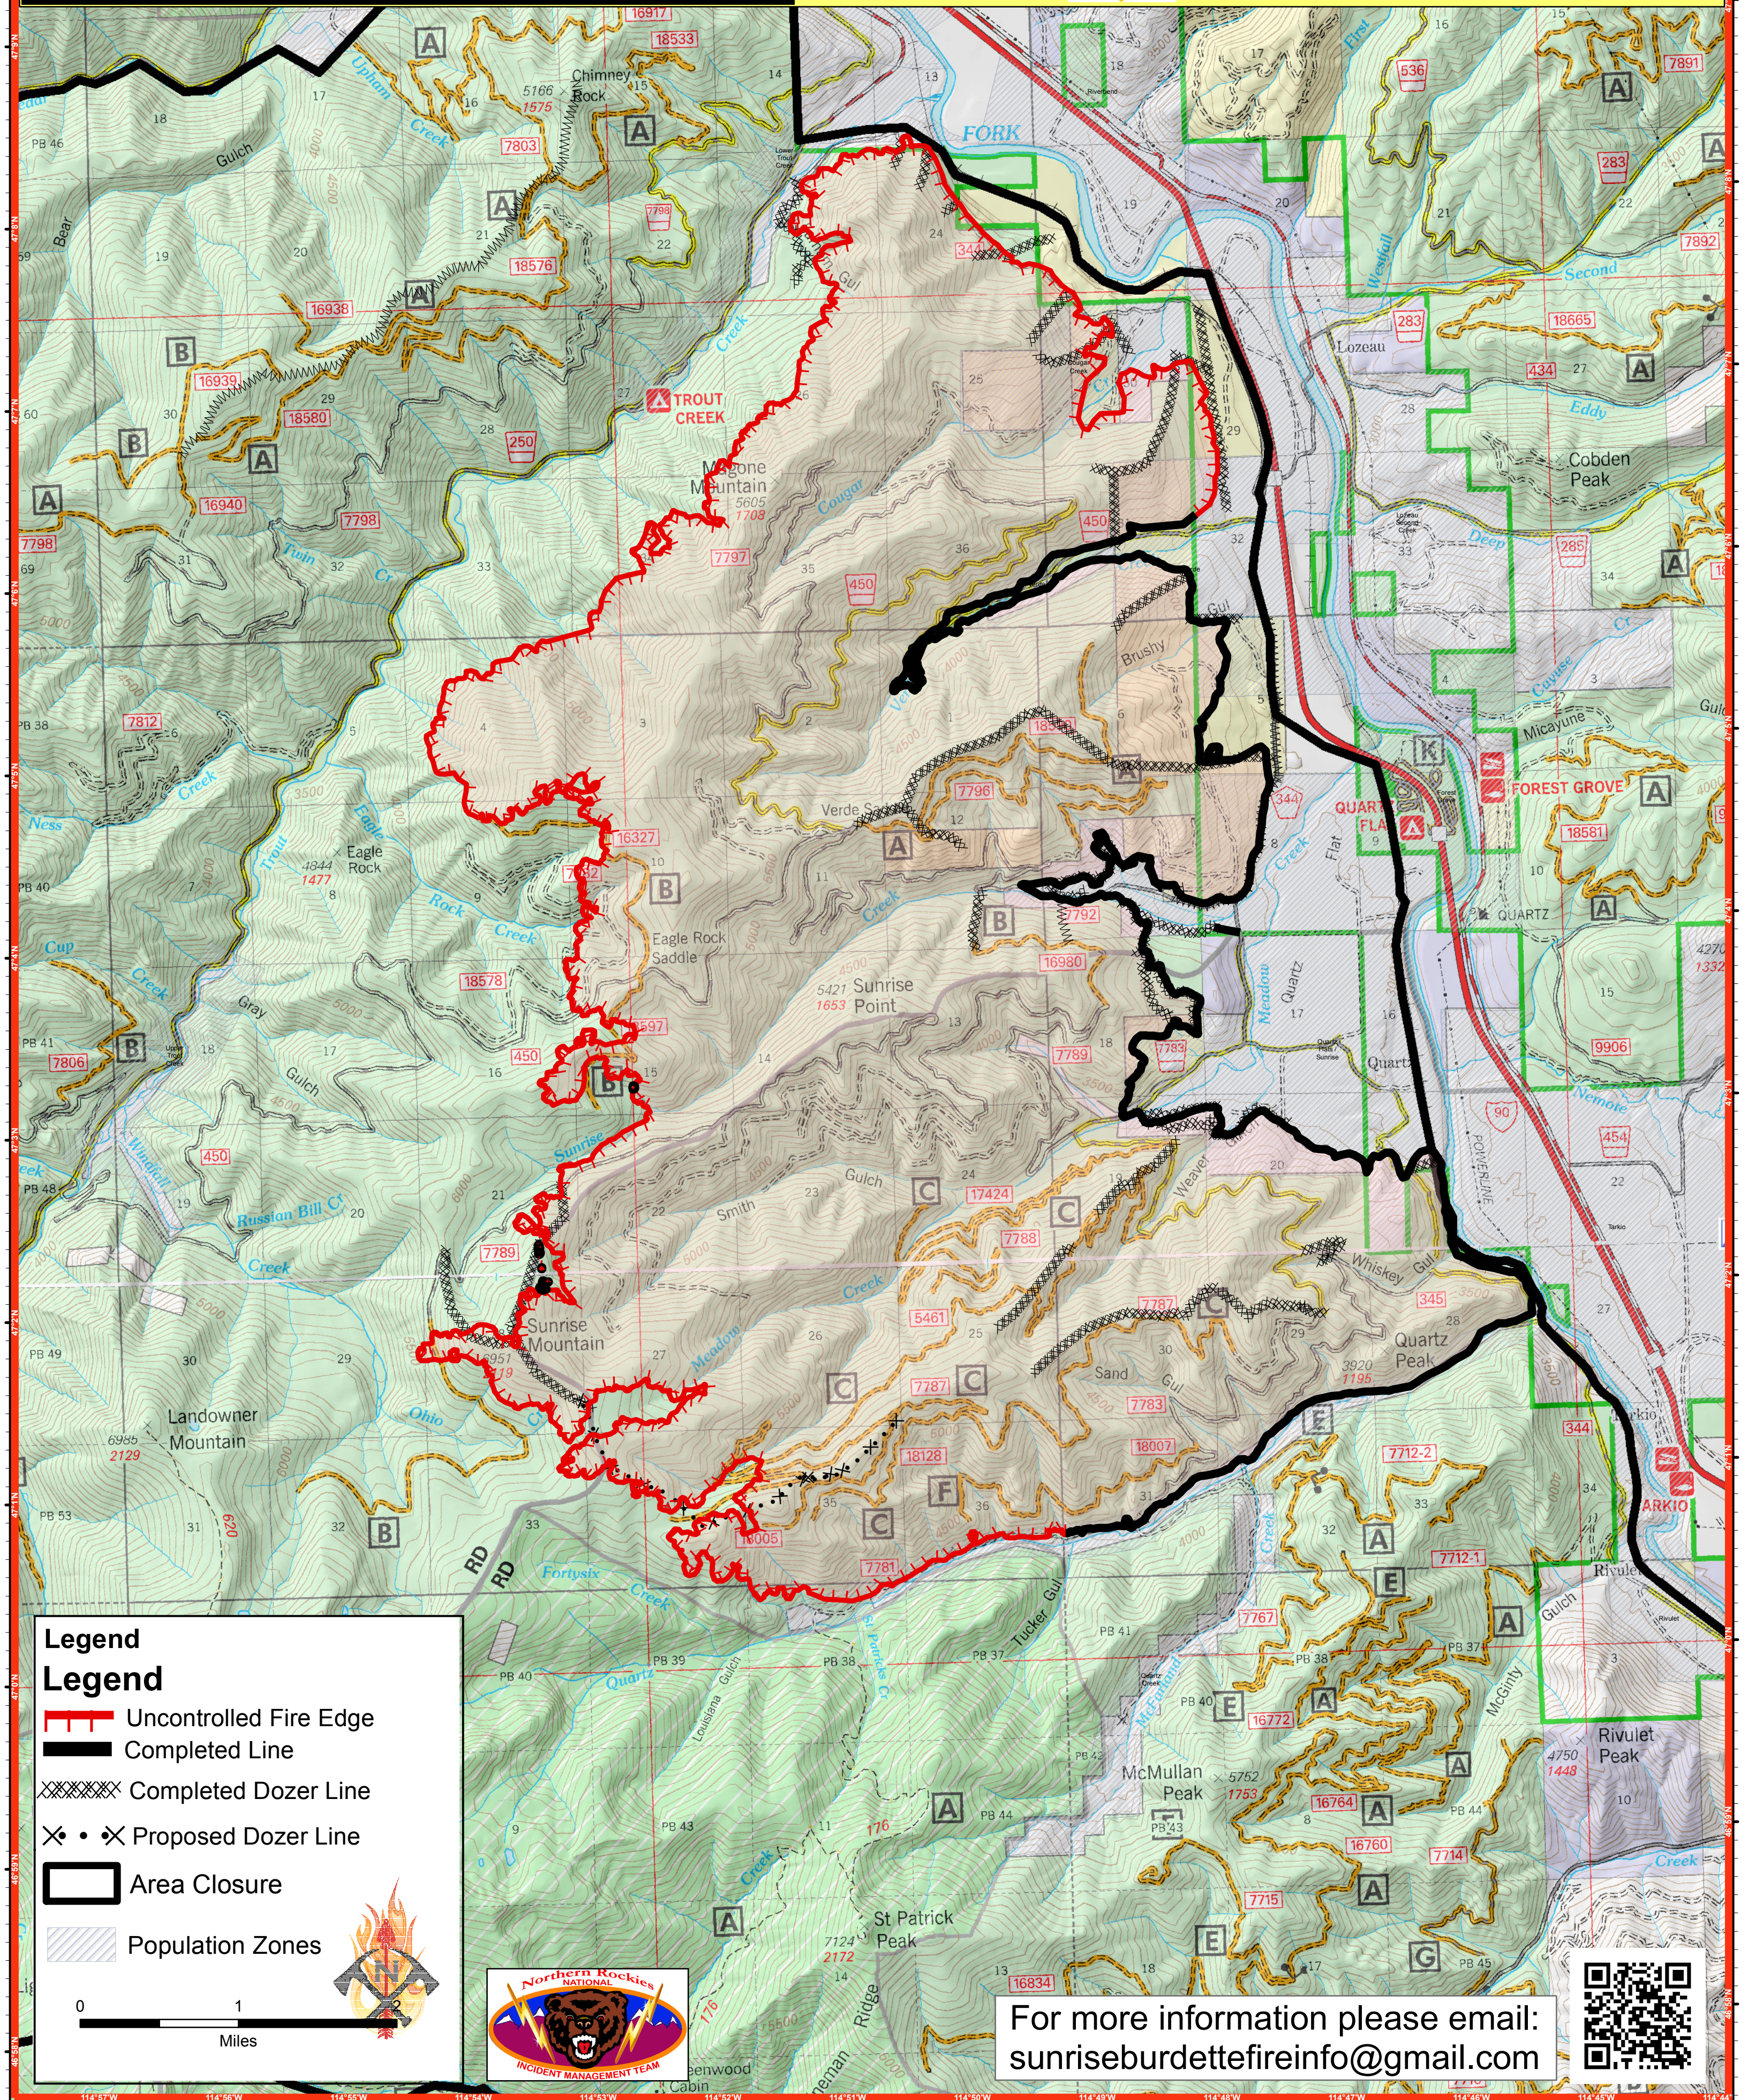

# Sunrise Fire MT-LNF-001336

August 15, 2017

Fire Acres as of August 13, 2017  
Sunrise ~ 21,082

- Legend**
- Uncontrolled Fire Edge
  - Completed Line
  - Completed Dozer Line
  - Proposed Dozer Line
  - Area Closure
  - Population Zones