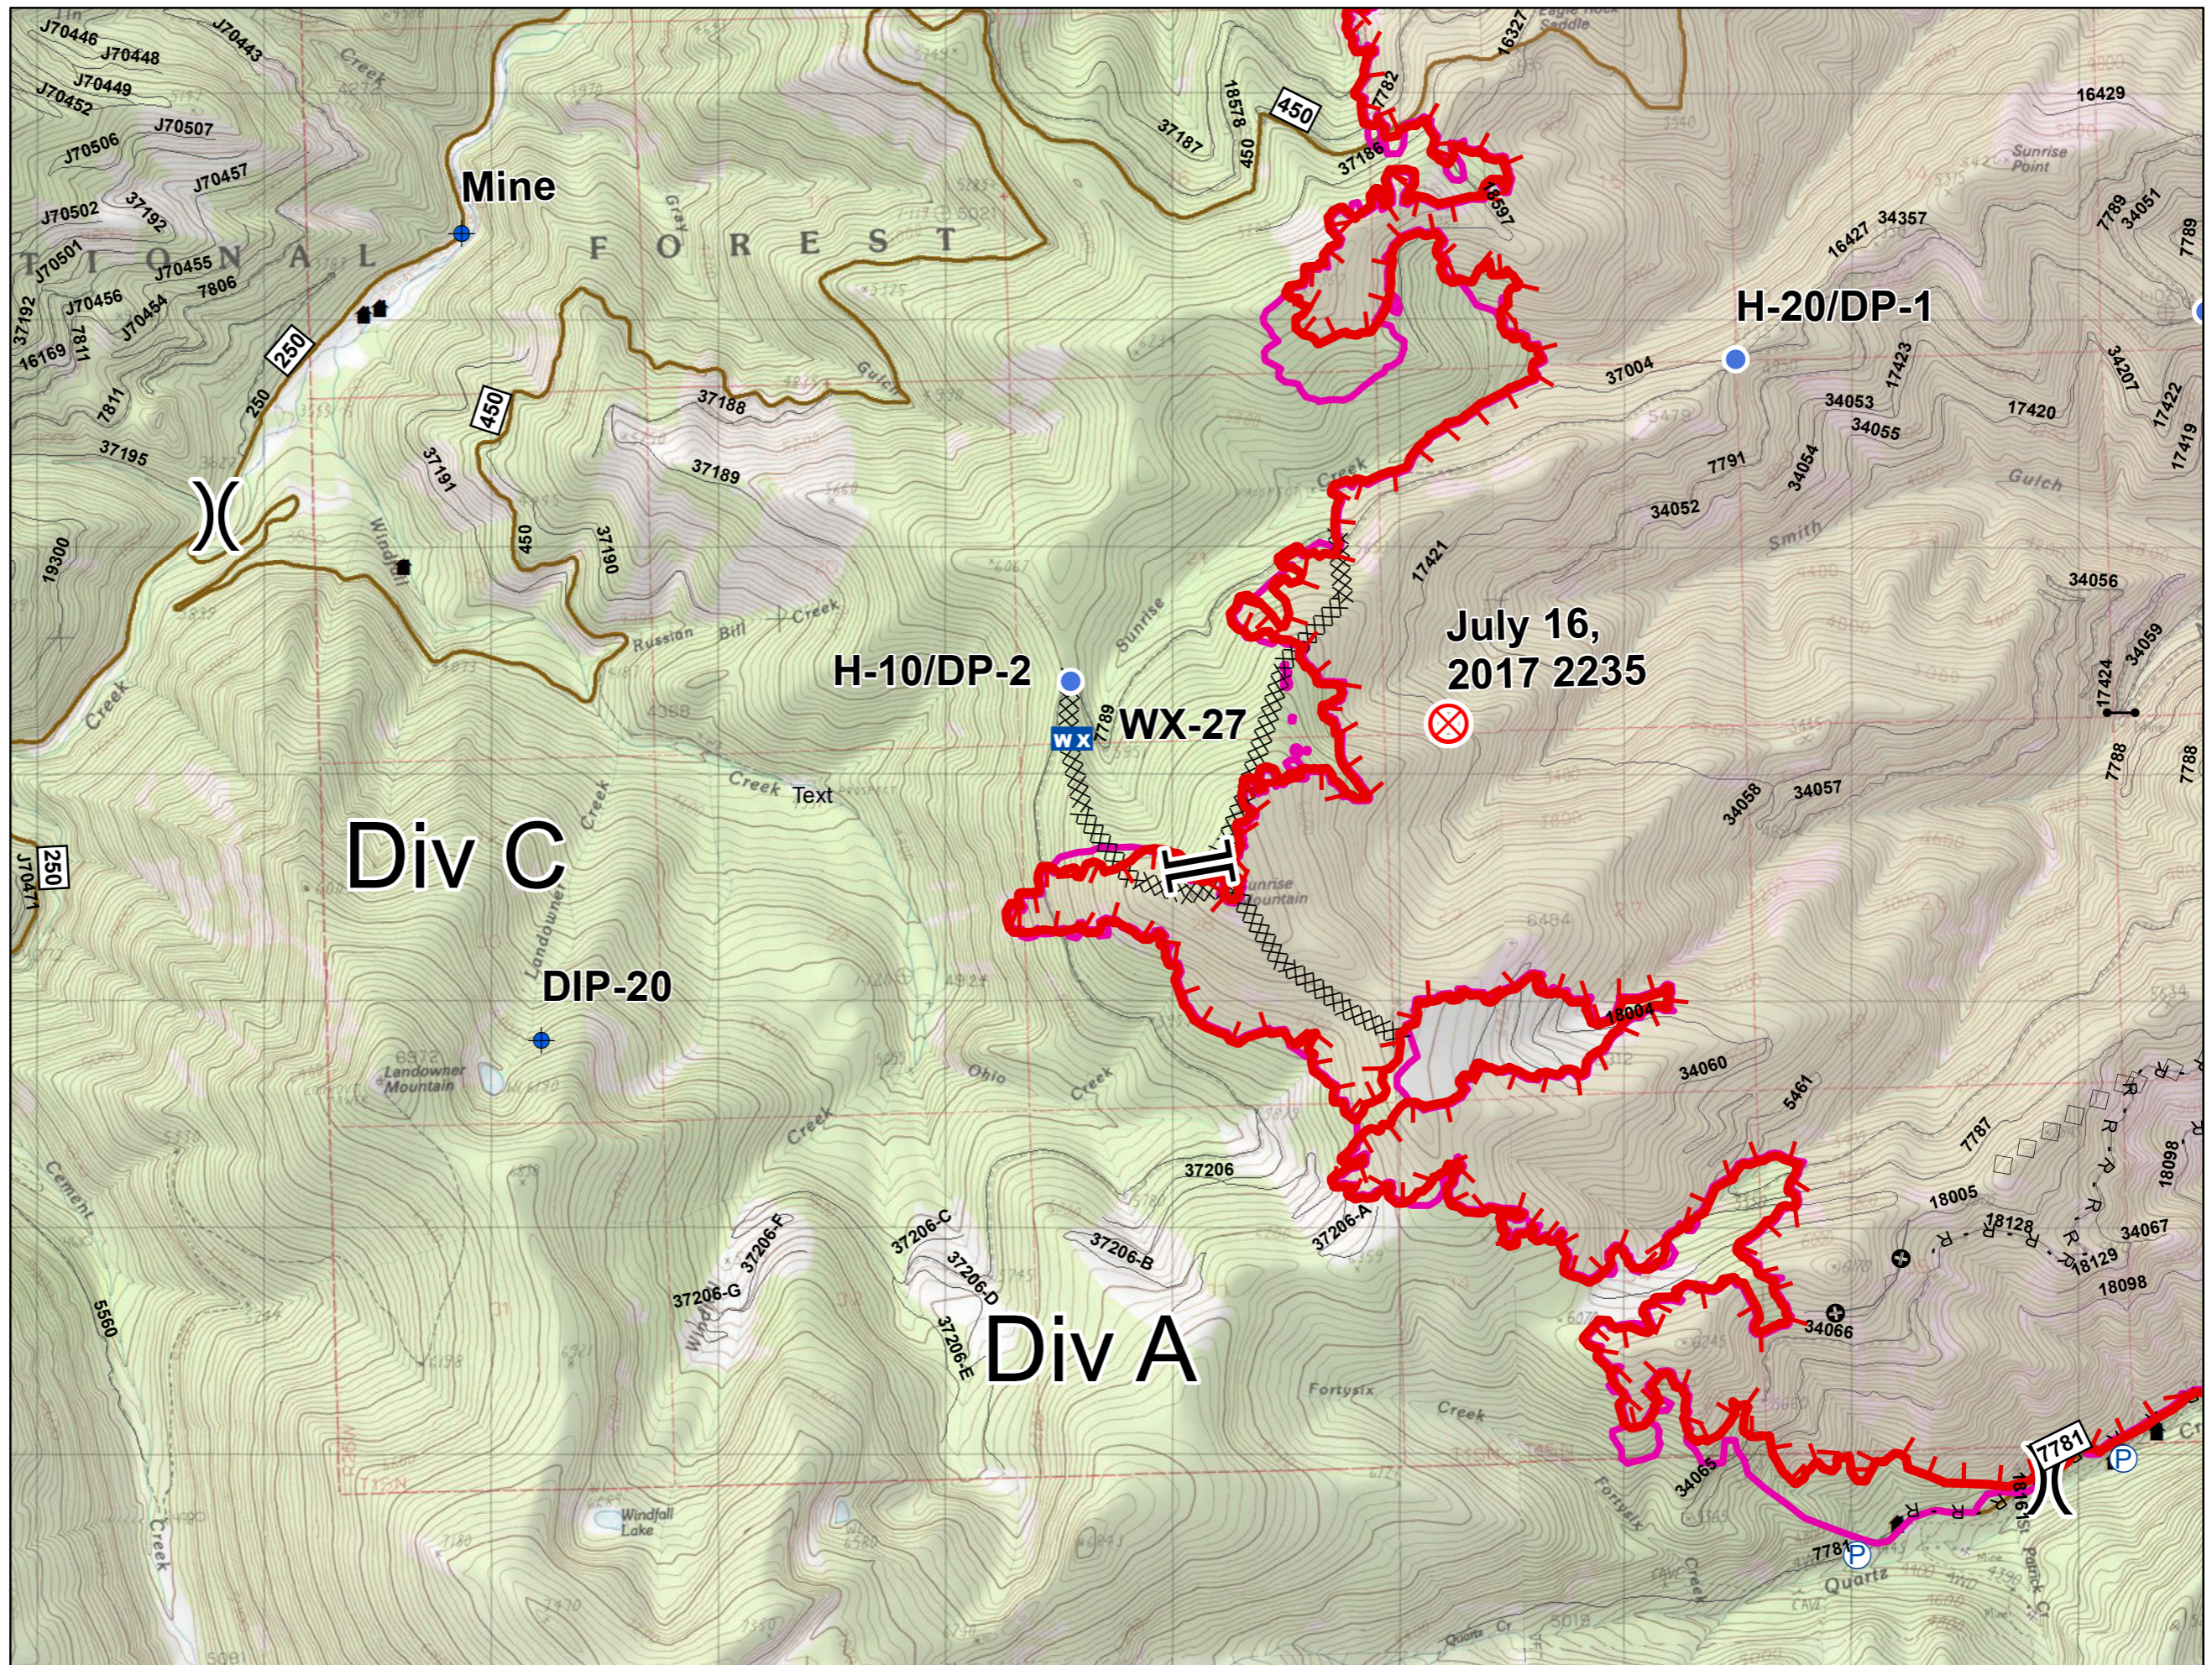

Legend

- IR Heat Perimeter
- Uncontrolled Fire Edge
- Completed Line
- Line Break Completed
- Planned Fire Line
- Proposed Burnout
- IR Isolated Heat Sources
- Dip Site
- Helispot
- Completed Dozer Line
- Completed Hand Line
- Road as Completed Line
- Road
- Structure

Legend

- IR Heat Perimeter
- Uncontrolled Fire Edge
- Completed Line
- Line Break Completed
- Planned Fire Line
- Proposed Burnout
- IR Isolated Heat Sources
- ⊕ Dip Site
- Helispot
- Completed Dozer Line
- H Completed Hand Line
- R Road as Completed Line
- Road
- Structure

Legend

- IR Heat Perimeter
- Uncontrolled Fire Edge
- Completed Line
- Line Break Completed
- Planned Fire Line
- Proposed Burnout
- IR Isolated Heat Sources
- Dip Site
- Helispot
- X Completed Dozer Line
- H Completed Hand Line
- R Road as Completed Line
- Road
- Structure

Legend

- IR Heat Perimeter
- Uncontrolled Fire Edge
- Completed Line
- Line Break Completed
- Planned Fire Line
- Proposed Burnout
- IR Isolated Heat Sources
- ⊕ Dip Site
- Helispot
- Completed Dozer Line
- Completed Hand Line
- Road as Completed Line
- Road
- Structure