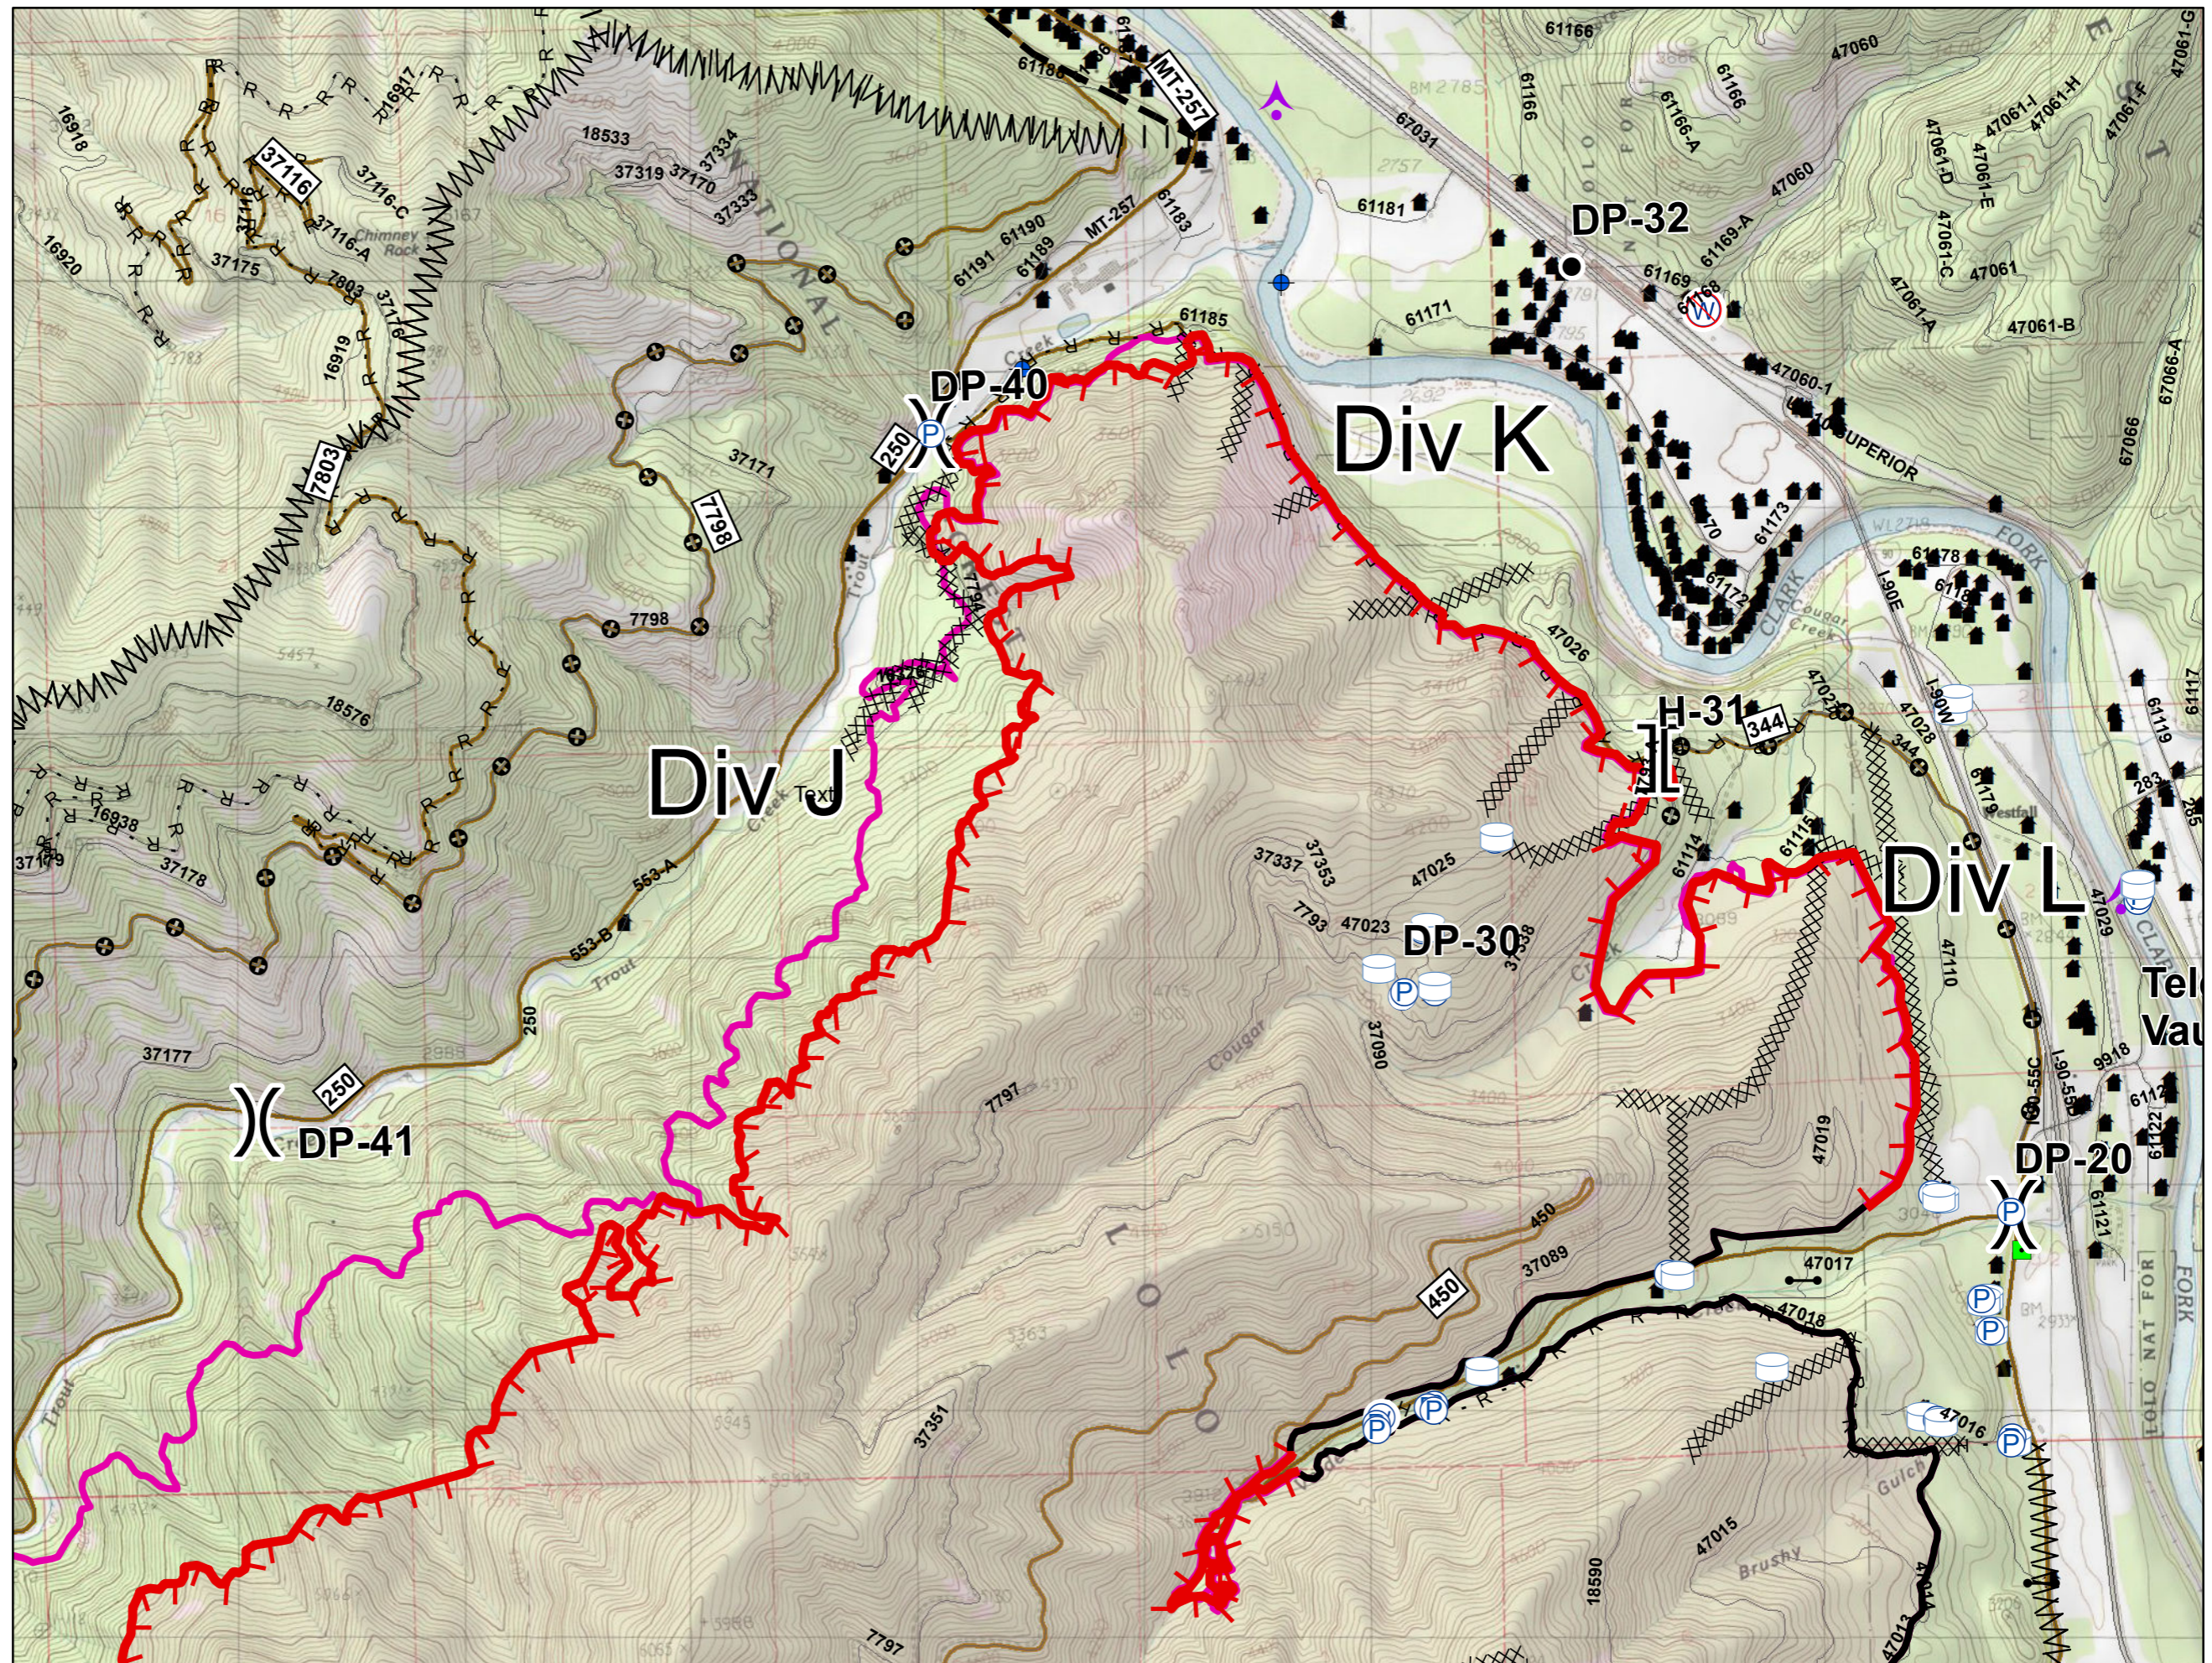

Legend

- IR Heat Perimeter
- Uncontrolled Fire Edge
- Completed Line
- Line Break Completed
- Planned Fire Line
- Proposed Burnout
- IR Isolated Heat Sources
- Dip Site
- Helispot
- Completed Dozer Line
- Completed Hand Line
- Road as Completed Line
- Road
- Structure

Legend

- IR Heat Perimeter
- Uncontrolled Fire Edge
- Completed Line
- Line Break Completed
- Planned Fire Line
- Proposed Burnout
- IR Isolated Heat Sources
- Dip Site
- Helispot
- X Completed Dozer Line
- H Completed Hand Line
- R Road as Completed Line
- Road
- Structure

Legend

- IR Heat Perimeter
- Uncontrolled Fire Edge
- Completed Line
- Line Break Completed
- Planned Fire Line
- Proposed Burnout
- IR Isolated Heat Sources
- ⊕ Dip Site
- Helispot
- Completed Dozer Line
- Completed Hand Line
- Road as Completed Line
- Road
- Structure

Legend

- IR Heat Perimeter
- Uncontrolled Fire Edge
- Completed Line
- Line Break Completed
- Planned Fire Line
- Proposed Burnout
- IR Isolated Heat Sources
- + Dip Site
- Helispot
- ⊗ Completed Dozer Line
- H Completed Hand Line
- R Road as Completed Line
- = Road
- Structure