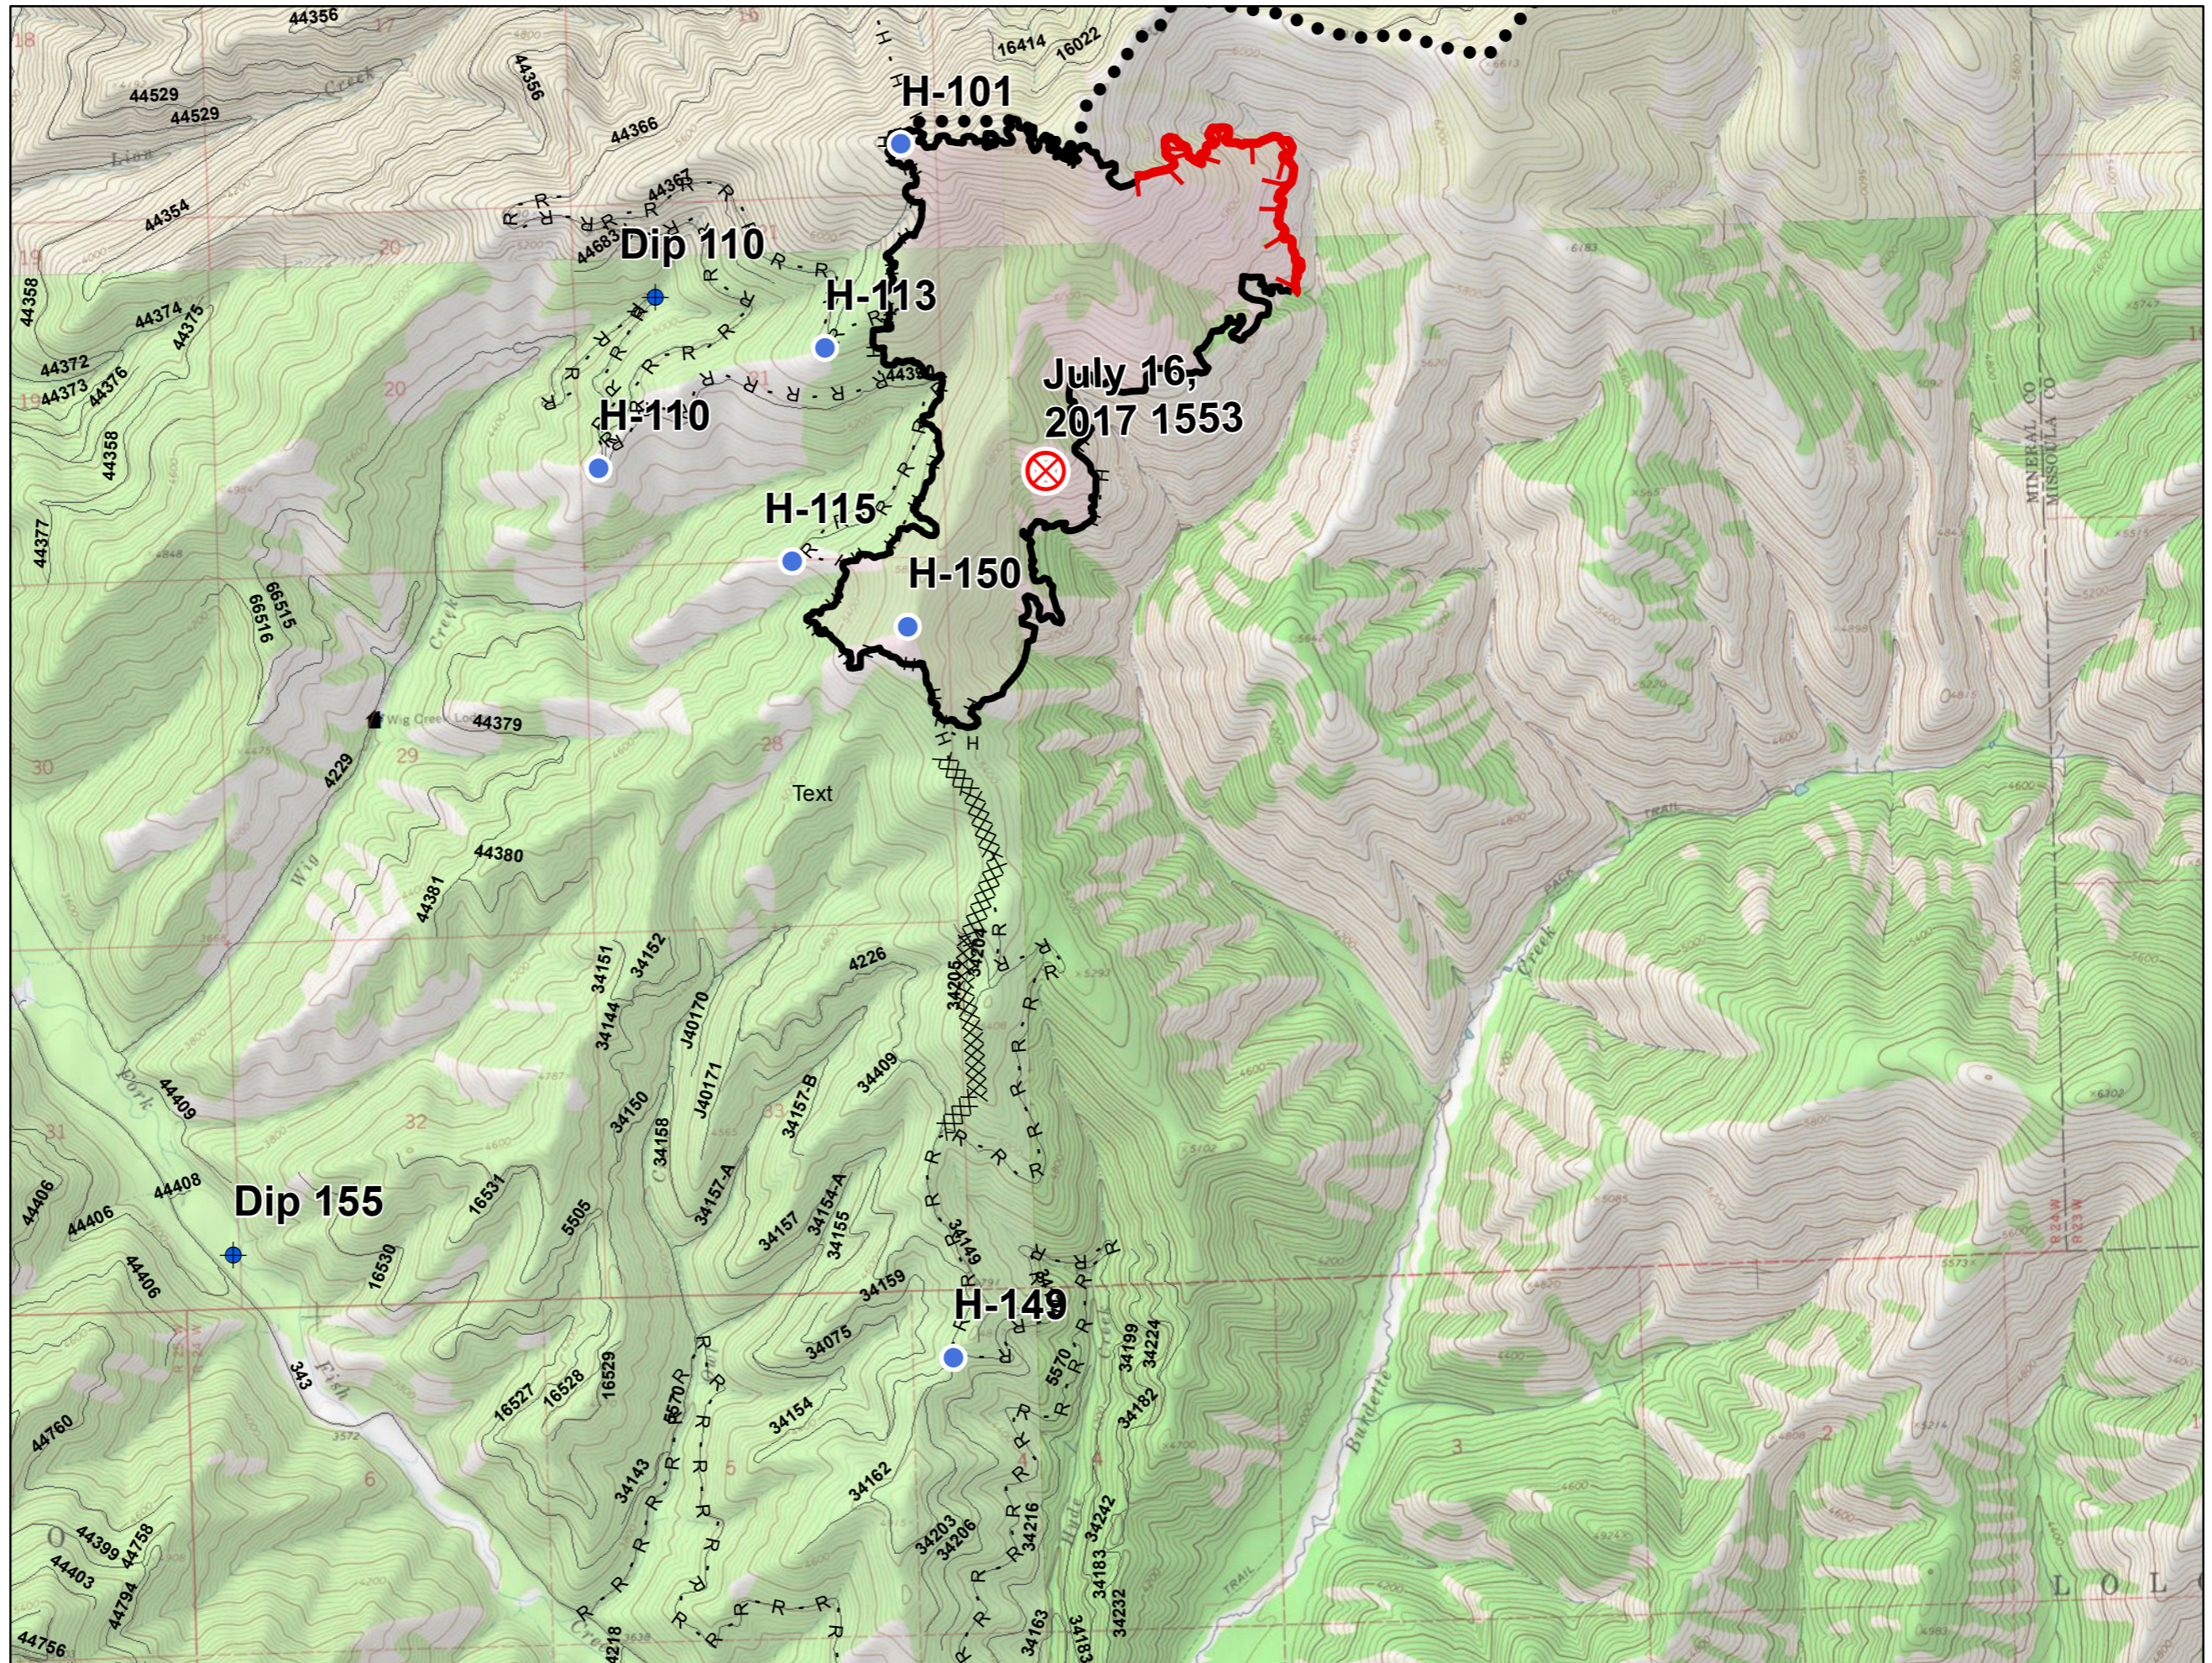

Legend

- IR Heat Perimeter
- Uncontrolled Fire Edge
- Completed Line
- Line Break Completed
- Planned Fire Line
- Proposed Burnout
- IR Isolated Heat Sources
- Dip Site
- Helispot
- Completed Dozer Line
- Completed Hand Line
- Road as Completed Line
- Road
- Structure

Legend

- IR Heat Perimeter
- Uncontrolled Fire Edge
- Completed Line
- Line Break Completed
- Planned Fire Line
- Proposed Burnout
- IR Isolated Heat Sources
- ⊕ Dip Site
- Helispot
- Completed Dozer Line
- H Completed Hand Line
- R Road as Completed Line
- Road
- Structure

Legend

- IR Heat Perimeter
- Uncontrolled Fire Edge
- Completed Line
- Line Break Completed
- Planned Fire Line
- Proposed Burnout
- IR Isolated Heat Sources
- Dip Site
- Helispot
- X Completed Dozer Line
- H Completed Hand Line
- R Road as Completed Line
- Road
- Structure

Legend

- IR Heat Perimeter
- Uncontrolled Fire Edge
- Completed Line
- Line Break Completed
- Planned Fire Line
- Proposed Burnout
- IR Isolated Heat Sources
- ⊕ Dip Site
- Helispot
- Completed Dozer Line
- Completed Hand Line
- Road as Completed Line
- Road
- Structure