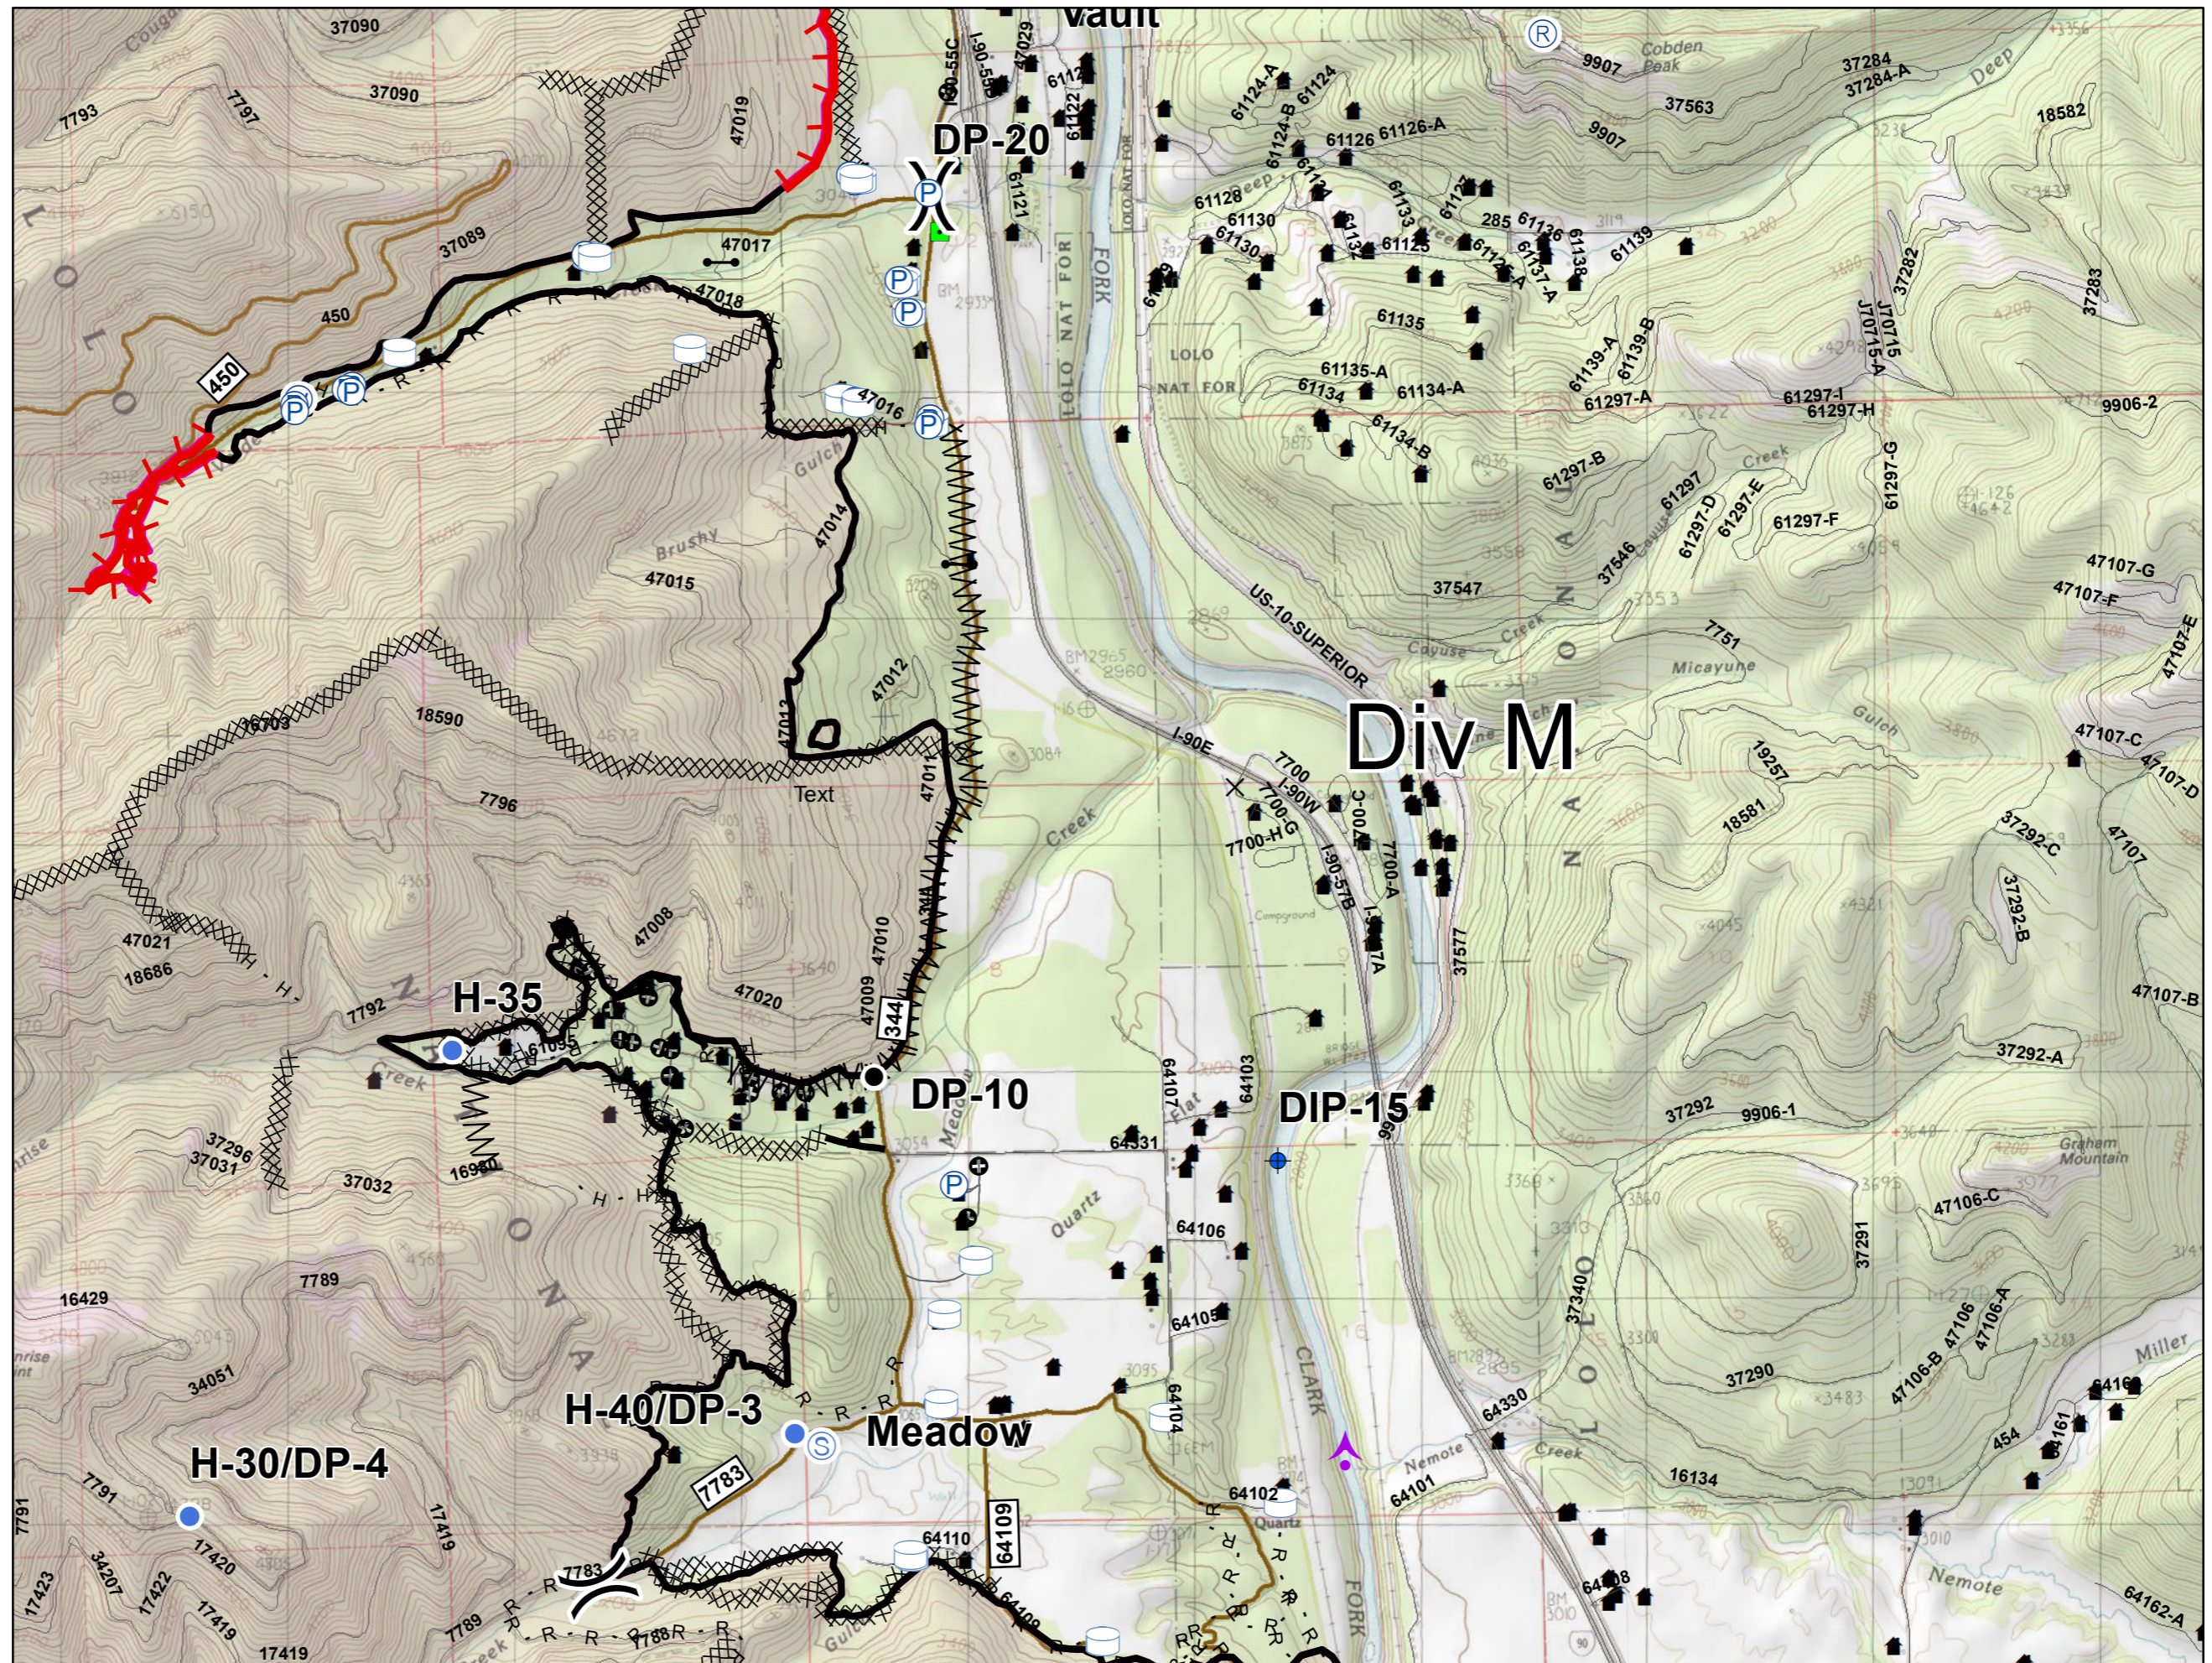

**Sunrise Fire and
Burdette Fires**

MT-LNF-001336/001330
August 16, 2017
Day Shift
22,309 Acres (Sunrise)
649 Acres (Burdette)
as of 08/15/2017
at 2333 hrs
UTM NAD83 Zone 11
Page 6 of 6
Div M
IAP Map

Legend

- IR Heat Perimeter
- Uncontrolled Fire Edge
- Completed Line
- Line Break Completed
- Planned Fire Line
- Proposed Burnout
- IR Isolated Heat Sources
- Dip Site
- Helispot
- X Completed Dozer Line
- H Completed Hand Line
- R Road as Completed Line
- = Road
- Structure

0 0.25 0.5 1 Miles