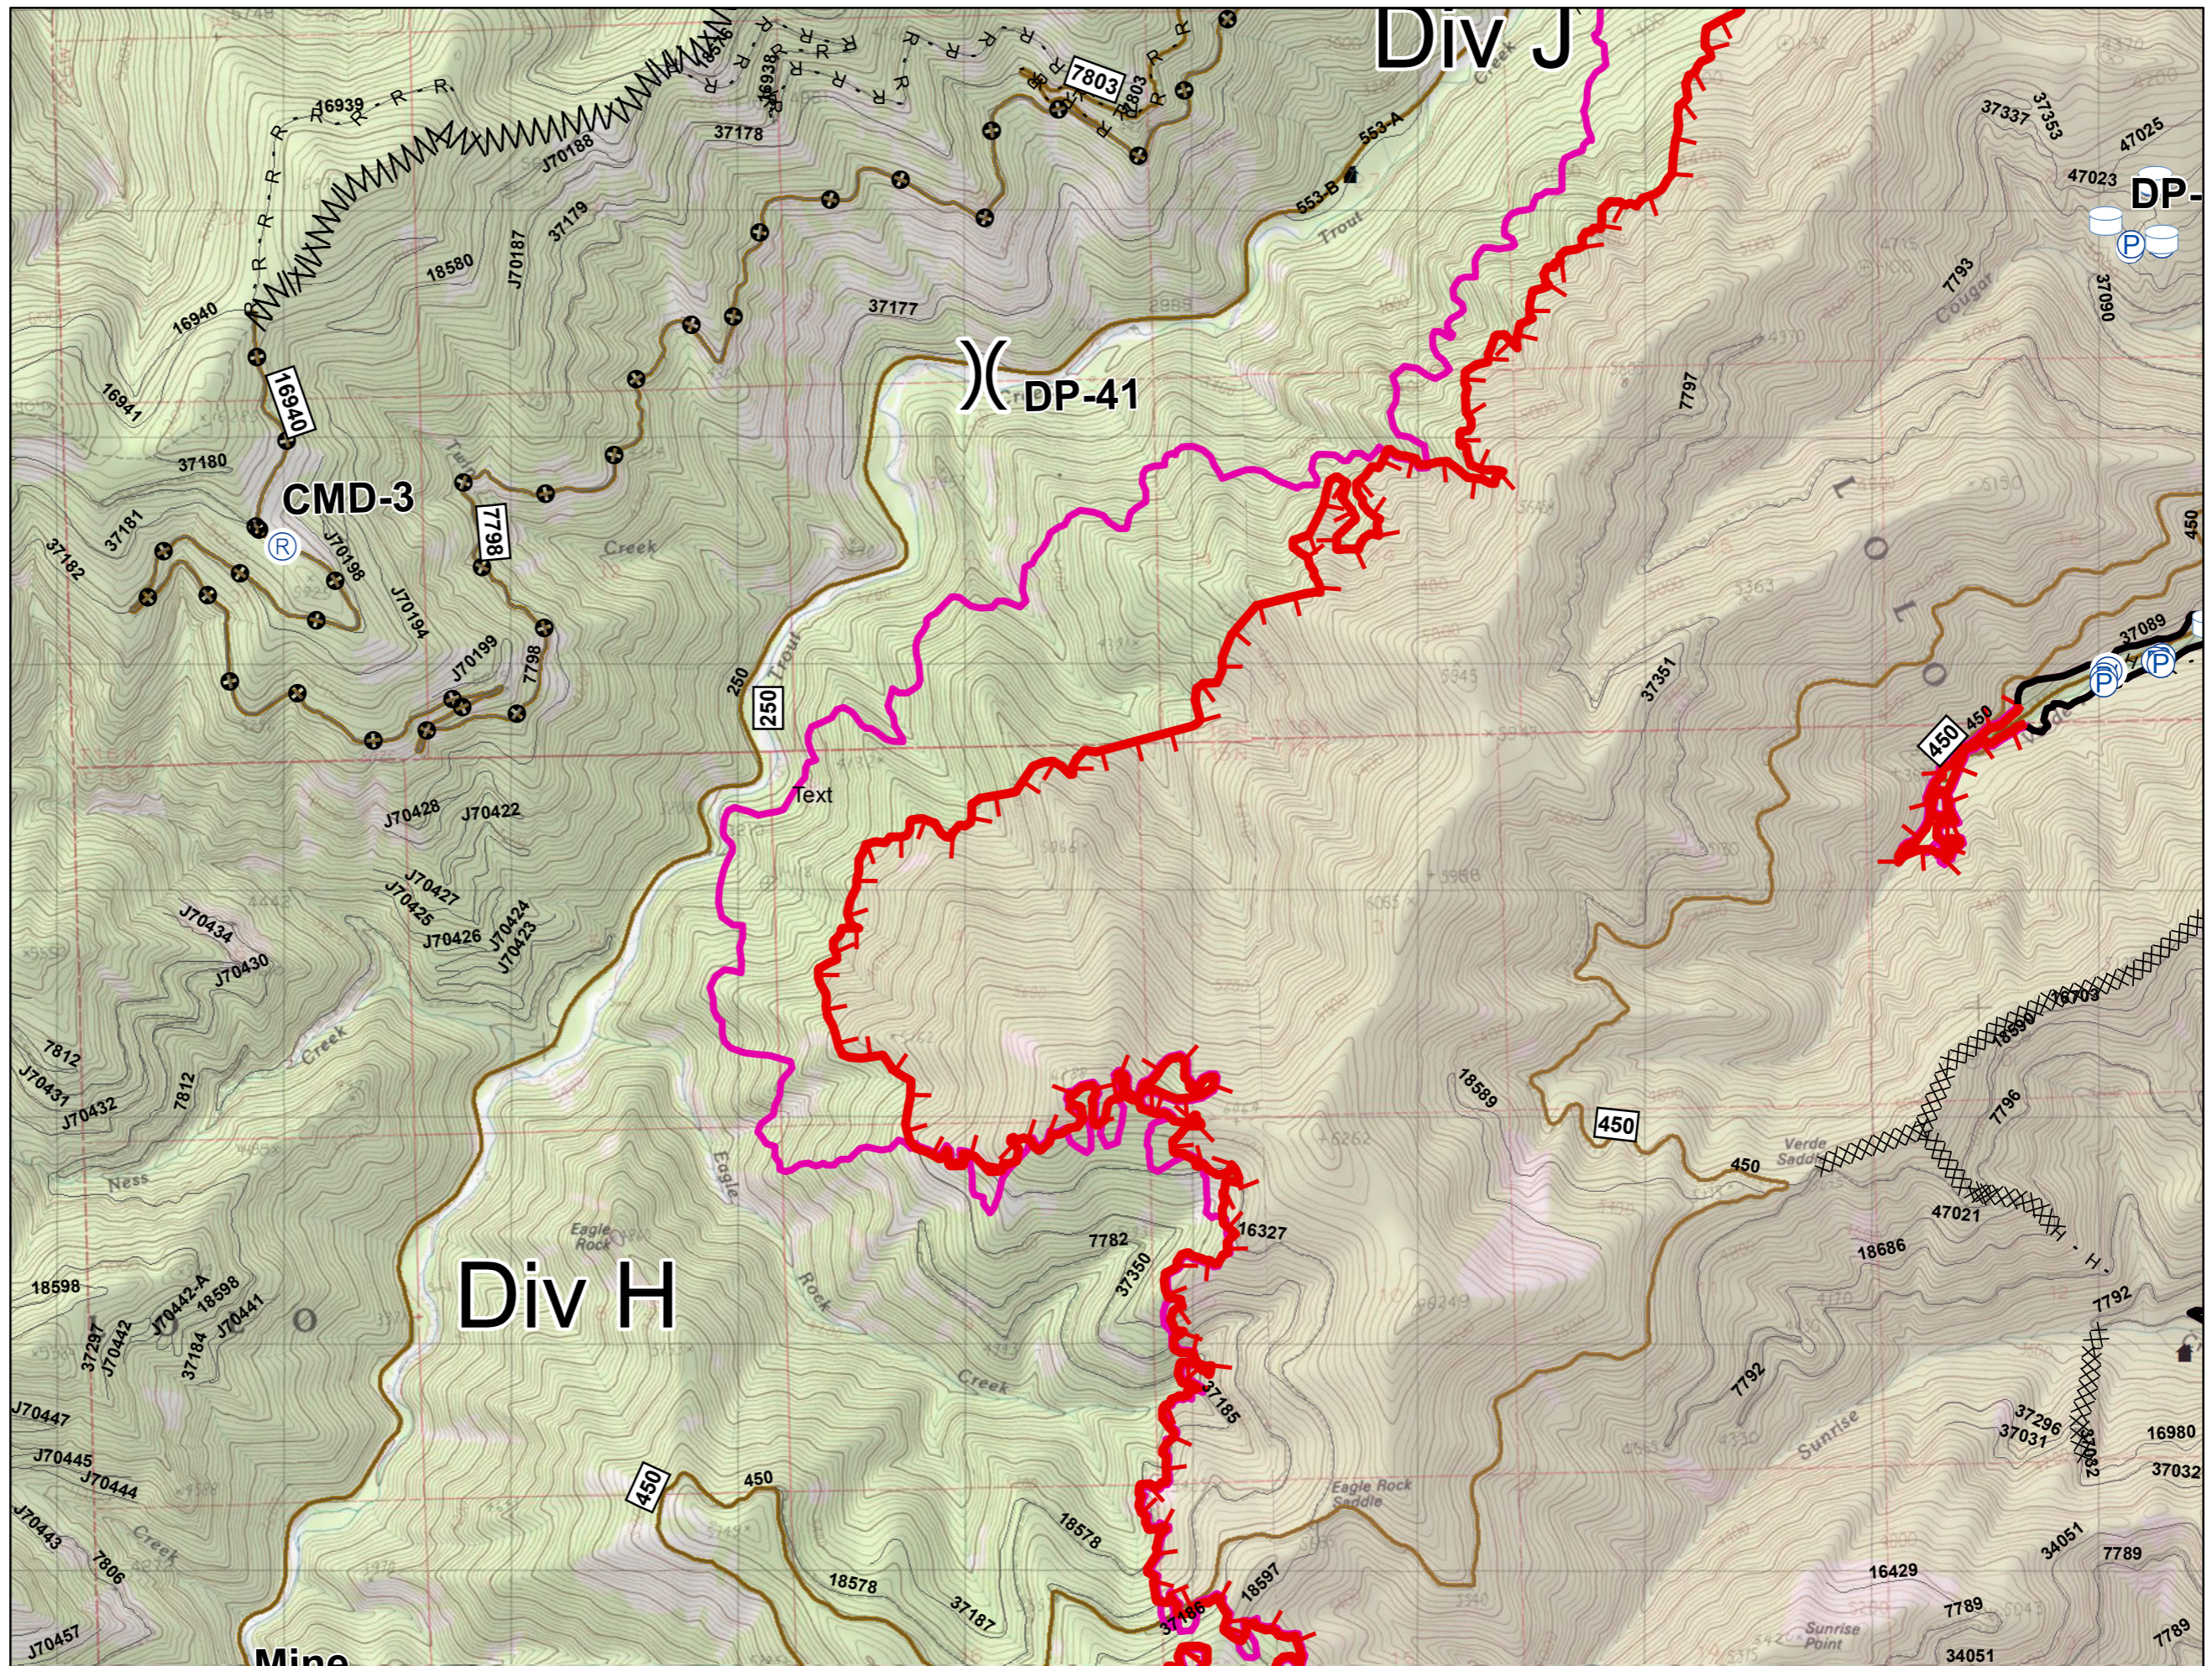

**Sunrise Fire and
Burdette Fires**

MT-LNF-001336/001330
August 16, 2017
Day Shift
22,309 Acres (Sunrise)
649 Acres (Burdette)
as of 08/15/2017
at 2333 hrs
UTM NAD83 Zone 11
Page 4 of 6
Div L(s)
IAP Map

Legend

- IR Heat Perimeter
- Uncontrolled Fire Edge
- Completed Line
- Line Break Completed
- Planned Fire Line
- Proposed Burnout
- IR Isolated Heat Sources
- ⊕ Dip Site
- Helispot
- Completed Dozer Line
- Completed Hand Line
- Road as Completed Line
- Road
- Structure

0 0.25 0.5 1 Miles