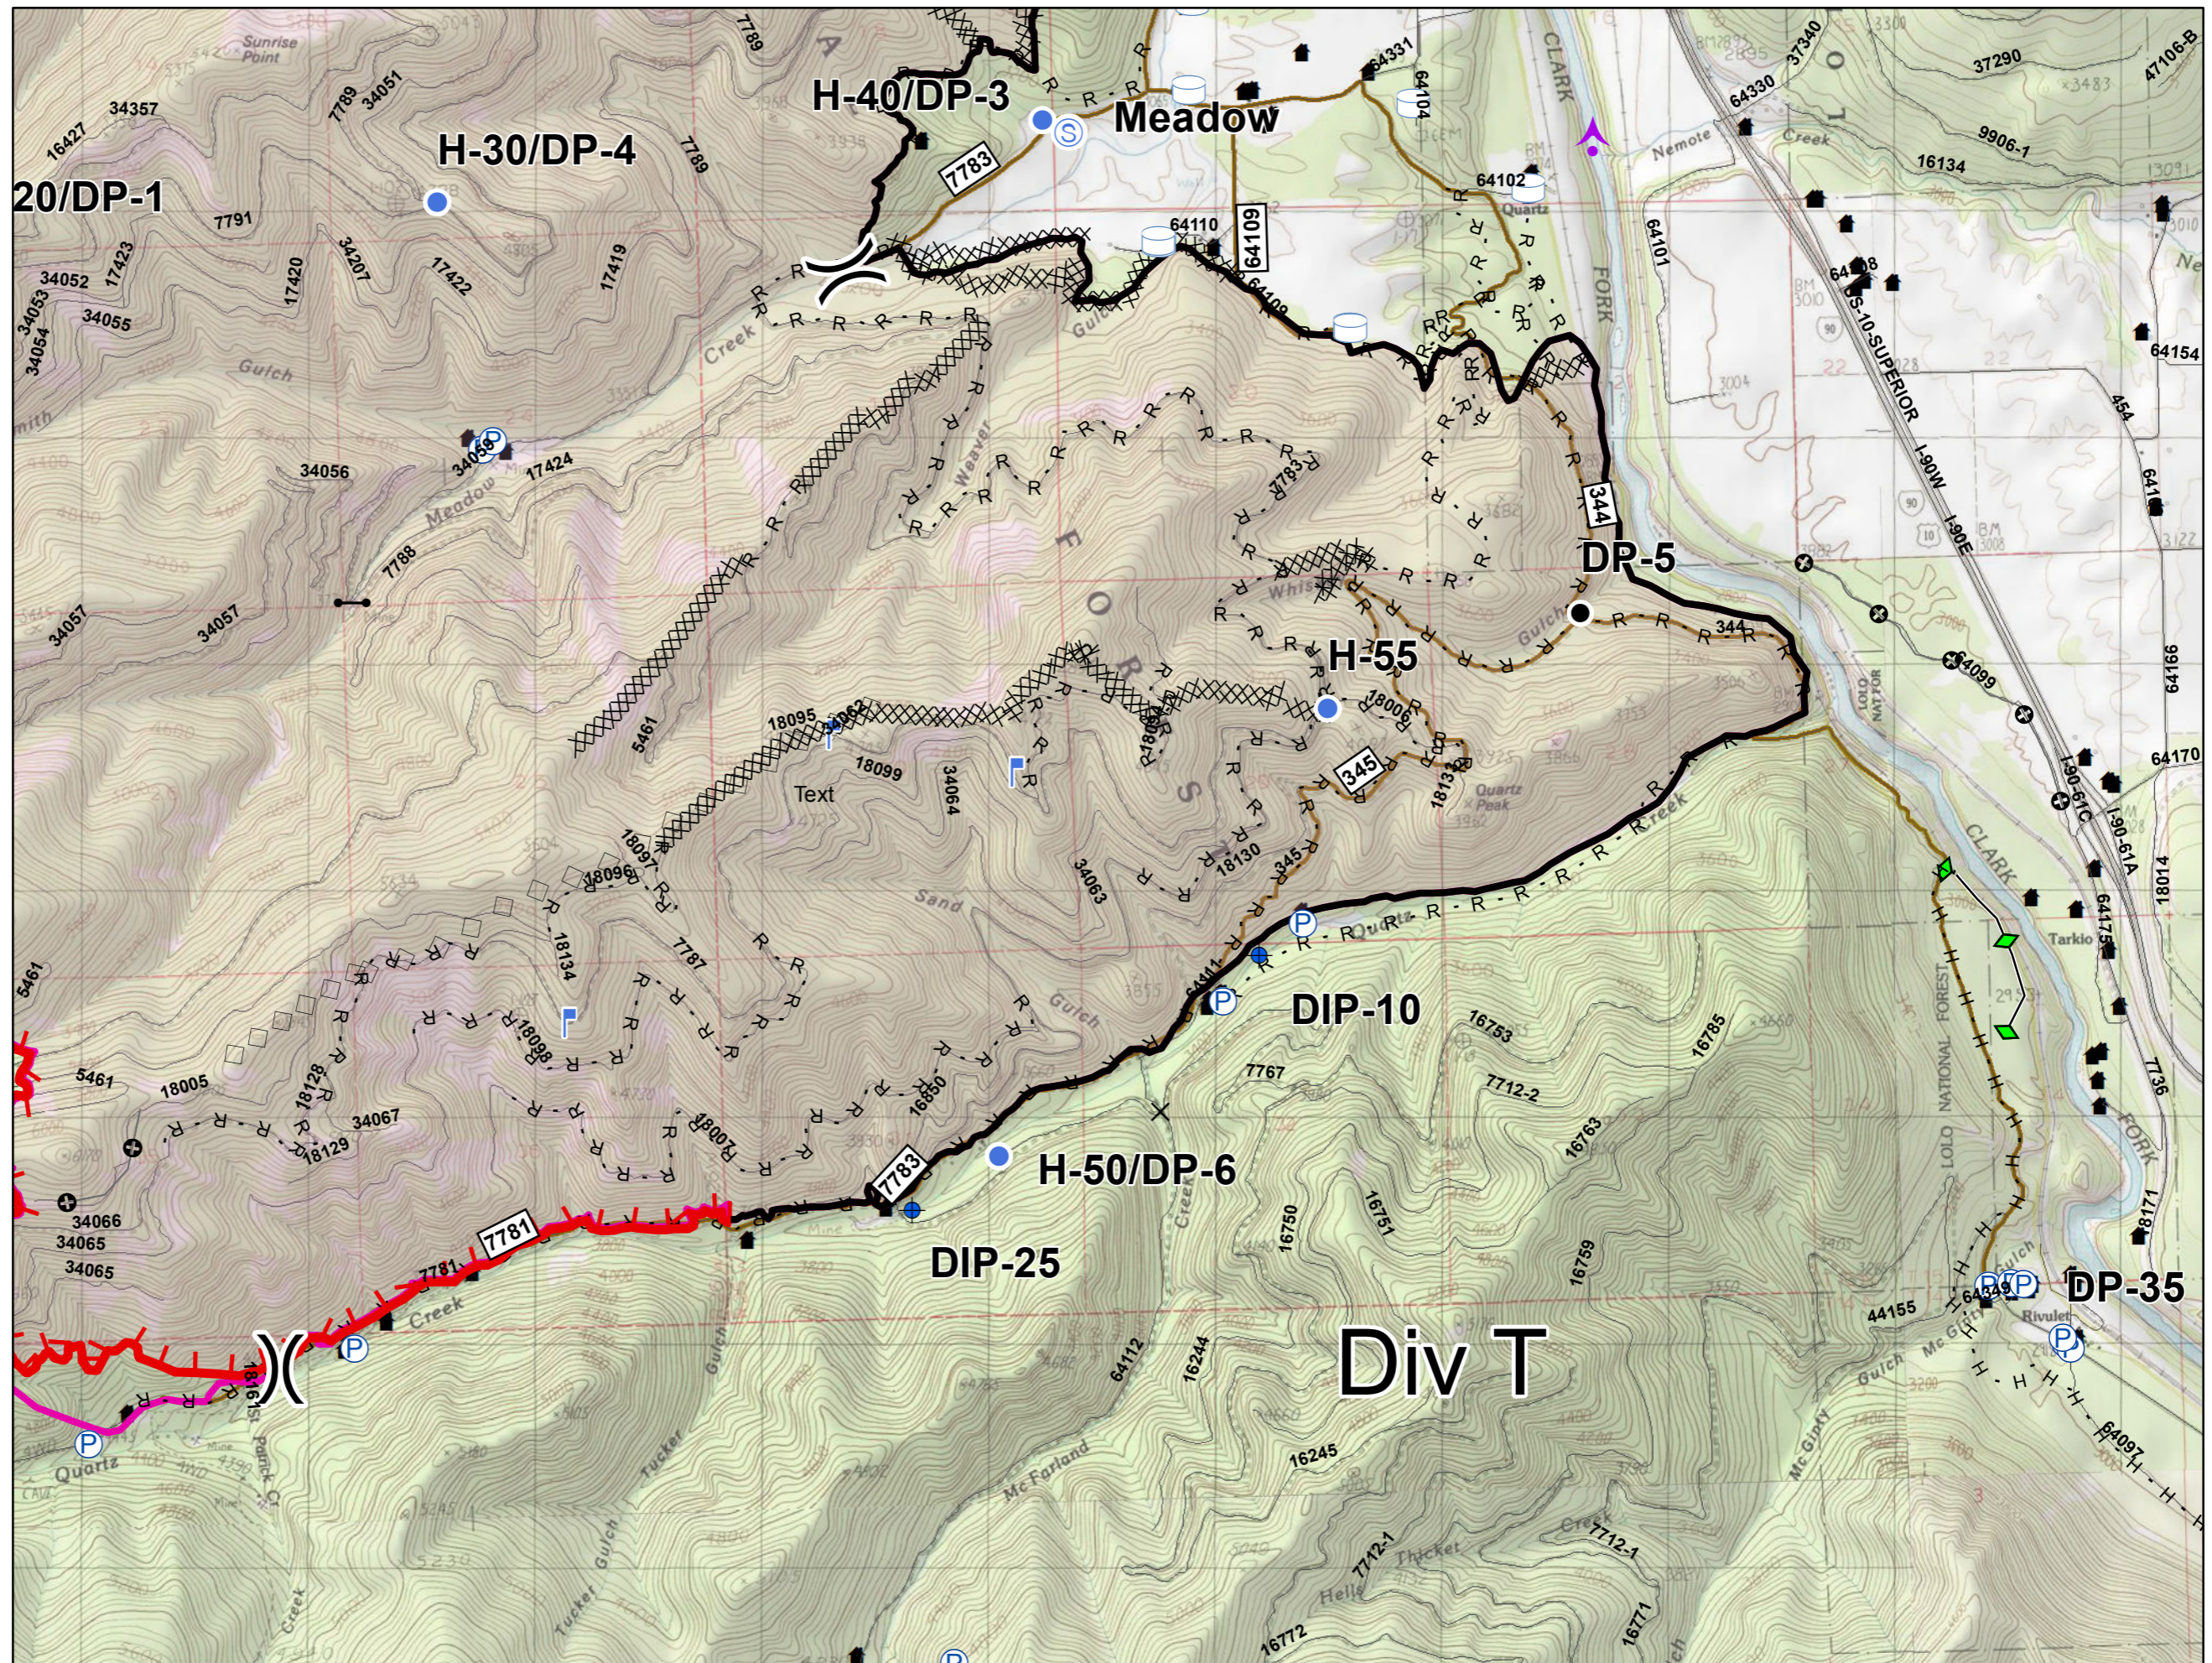

Legend

- IR Heat Perimeter
- Uncontrolled Fire Edge
- Completed Line
- Line Break Completed
- Planned Fire Line
- Proposed Burnout
- IR Isolated Heat Sources
- Dip Site
- Helispot
- Completed Dozer Line
- Completed Hand Line
- Road as Completed Line
- Road
- Structure

Legend

- IR Heat Perimeter
- Uncontrolled Fire Edge
- Completed Line
- Line Break Completed
- Planned Fire Line
- Proposed Burnout
- IR Isolated Heat Sources
- ⊕ Dip Site
- Helispot
- Completed Dozer Line
- H Completed Hand Line
- R Road as Completed Line
- Road
- Structure

Legend

- IR Heat Perimeter
- Uncontrolled Fire Edge
- Completed Line
- Line Break Completed
- Planned Fire Line
- Proposed Burnout
- IR Isolated Heat Sources
- Dip Site
- Helispot
- X Completed Dozer Line
- H Completed Hand Line
- R Road as Completed Line
- Road
- Structure

Legend

- IR Heat Perimeter
- Uncontrolled Fire Edge
- Completed Line
- Line Break Completed
- Planned Fire Line
- Proposed Burnout
- IR Isolated Heat Sources
- ⊕ Dip Site
- Helispot
- Completed Dozer Line
- Completed Hand Line
- Road as Completed Line
- Road
- Structure