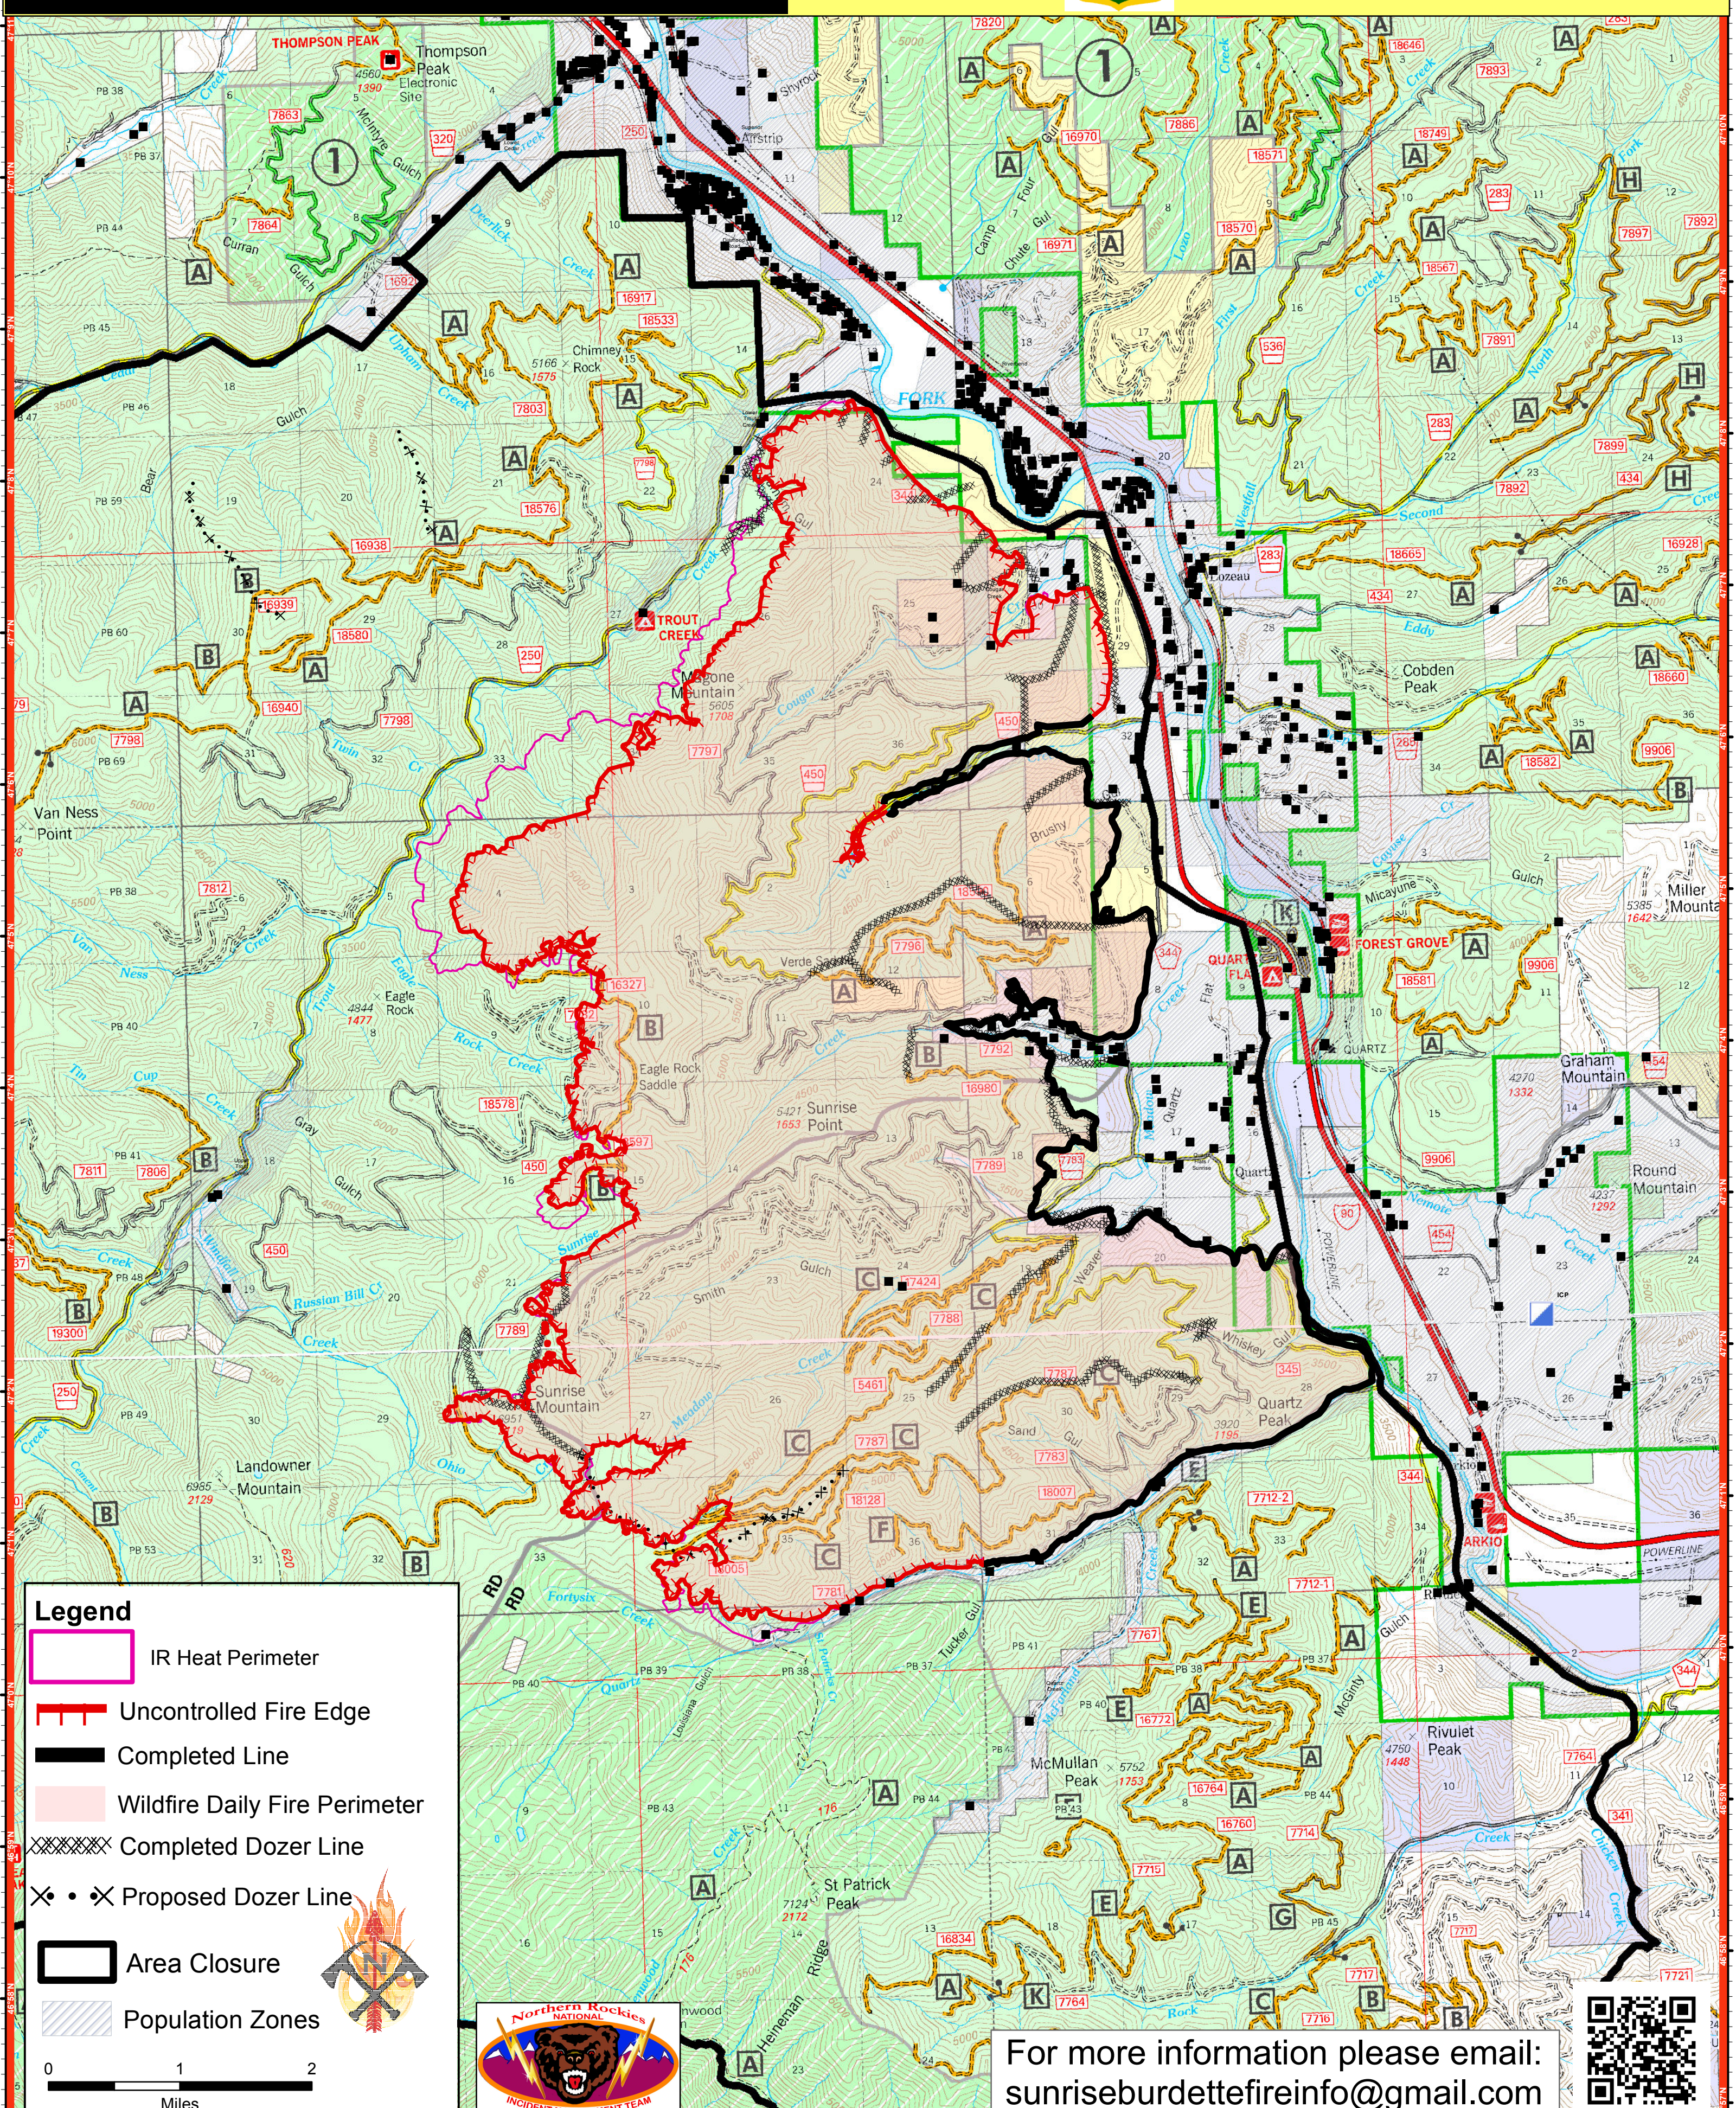

# Sunrise Fire MT-LNF-001336

August 16, 2017

Fire Acres as of August 15, 2017  
Sunrise ~ 22,309

**Legend**

- IR Heat Perimeter
- Uncontrolled Fire Edge
- Completed Line
- Wildfire Daily Fire Perimeter
- Completed Dozer Line
- Proposed Dozer Line
- Area Closure
- Population Zones