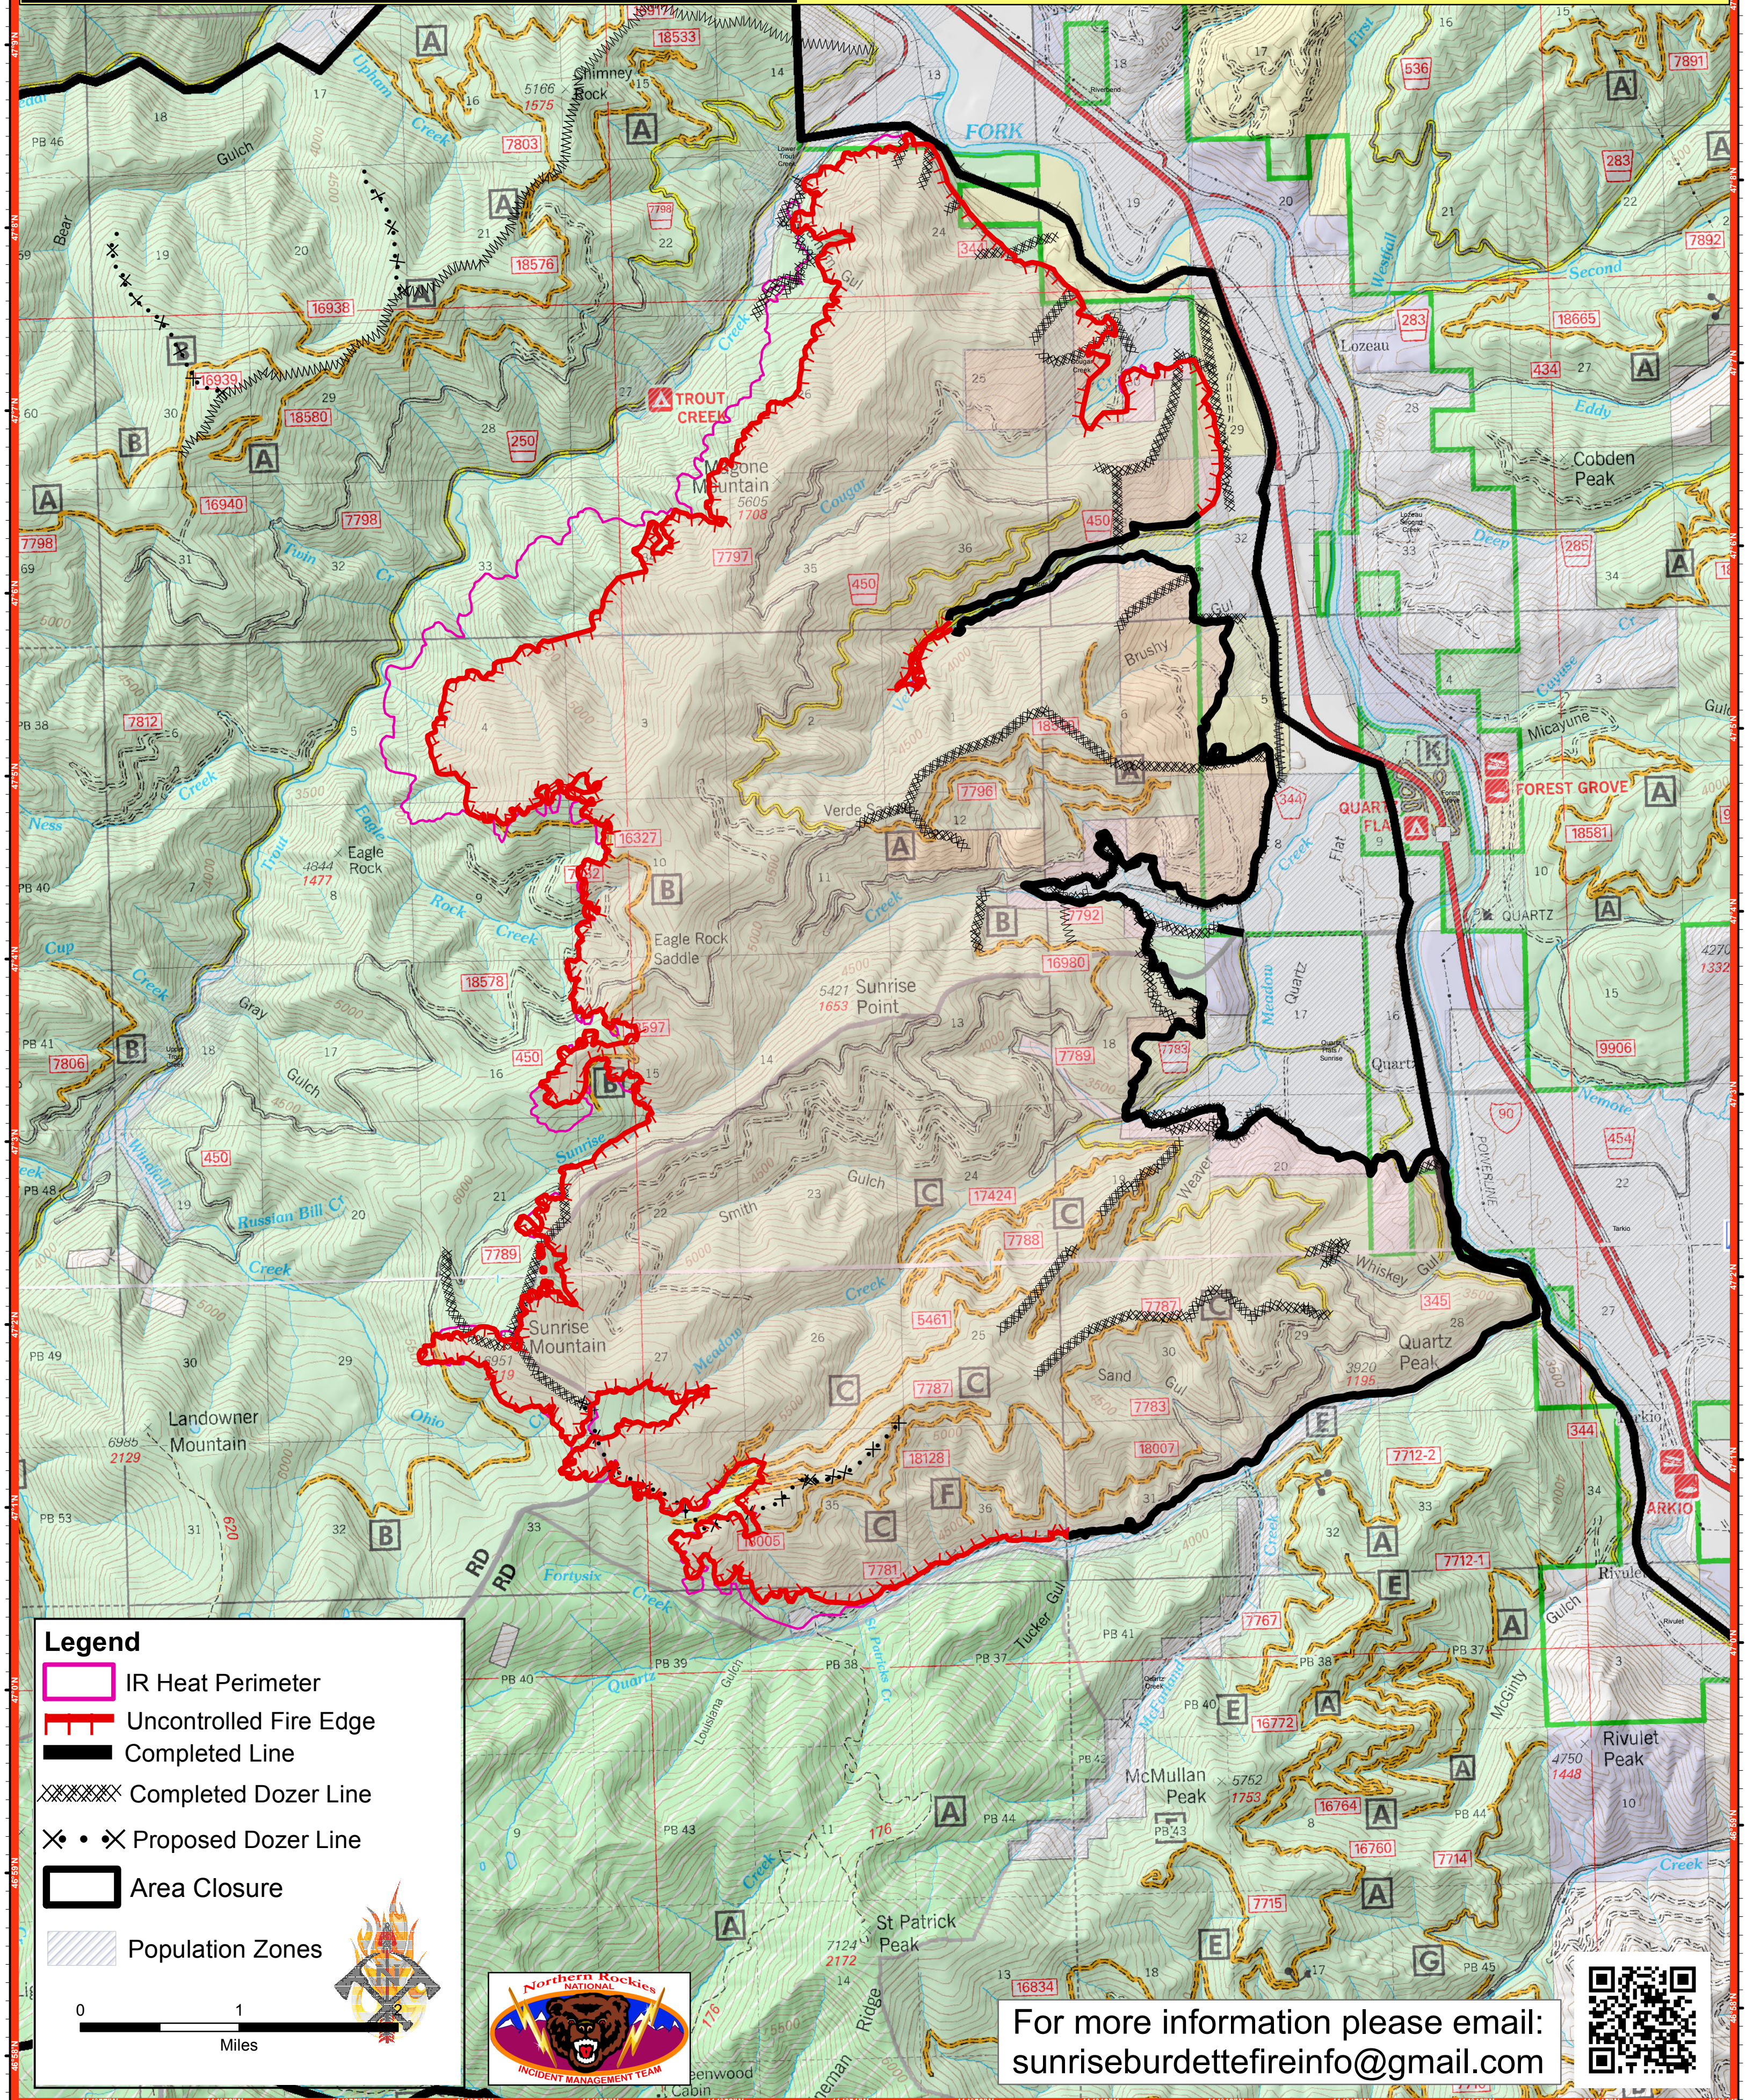

# Sunrise Fire MT-LNF-001336

August 16, 2017

Fire Acres as of August 15, 2017  
Sunrise ~ 22,309

**Legend**

- IR Heat Perimeter
- Uncontrolled Fire Edge
- Completed Line
- Completed Dozer Line
- Proposed Dozer Line
- Area Closure
- Population Zones