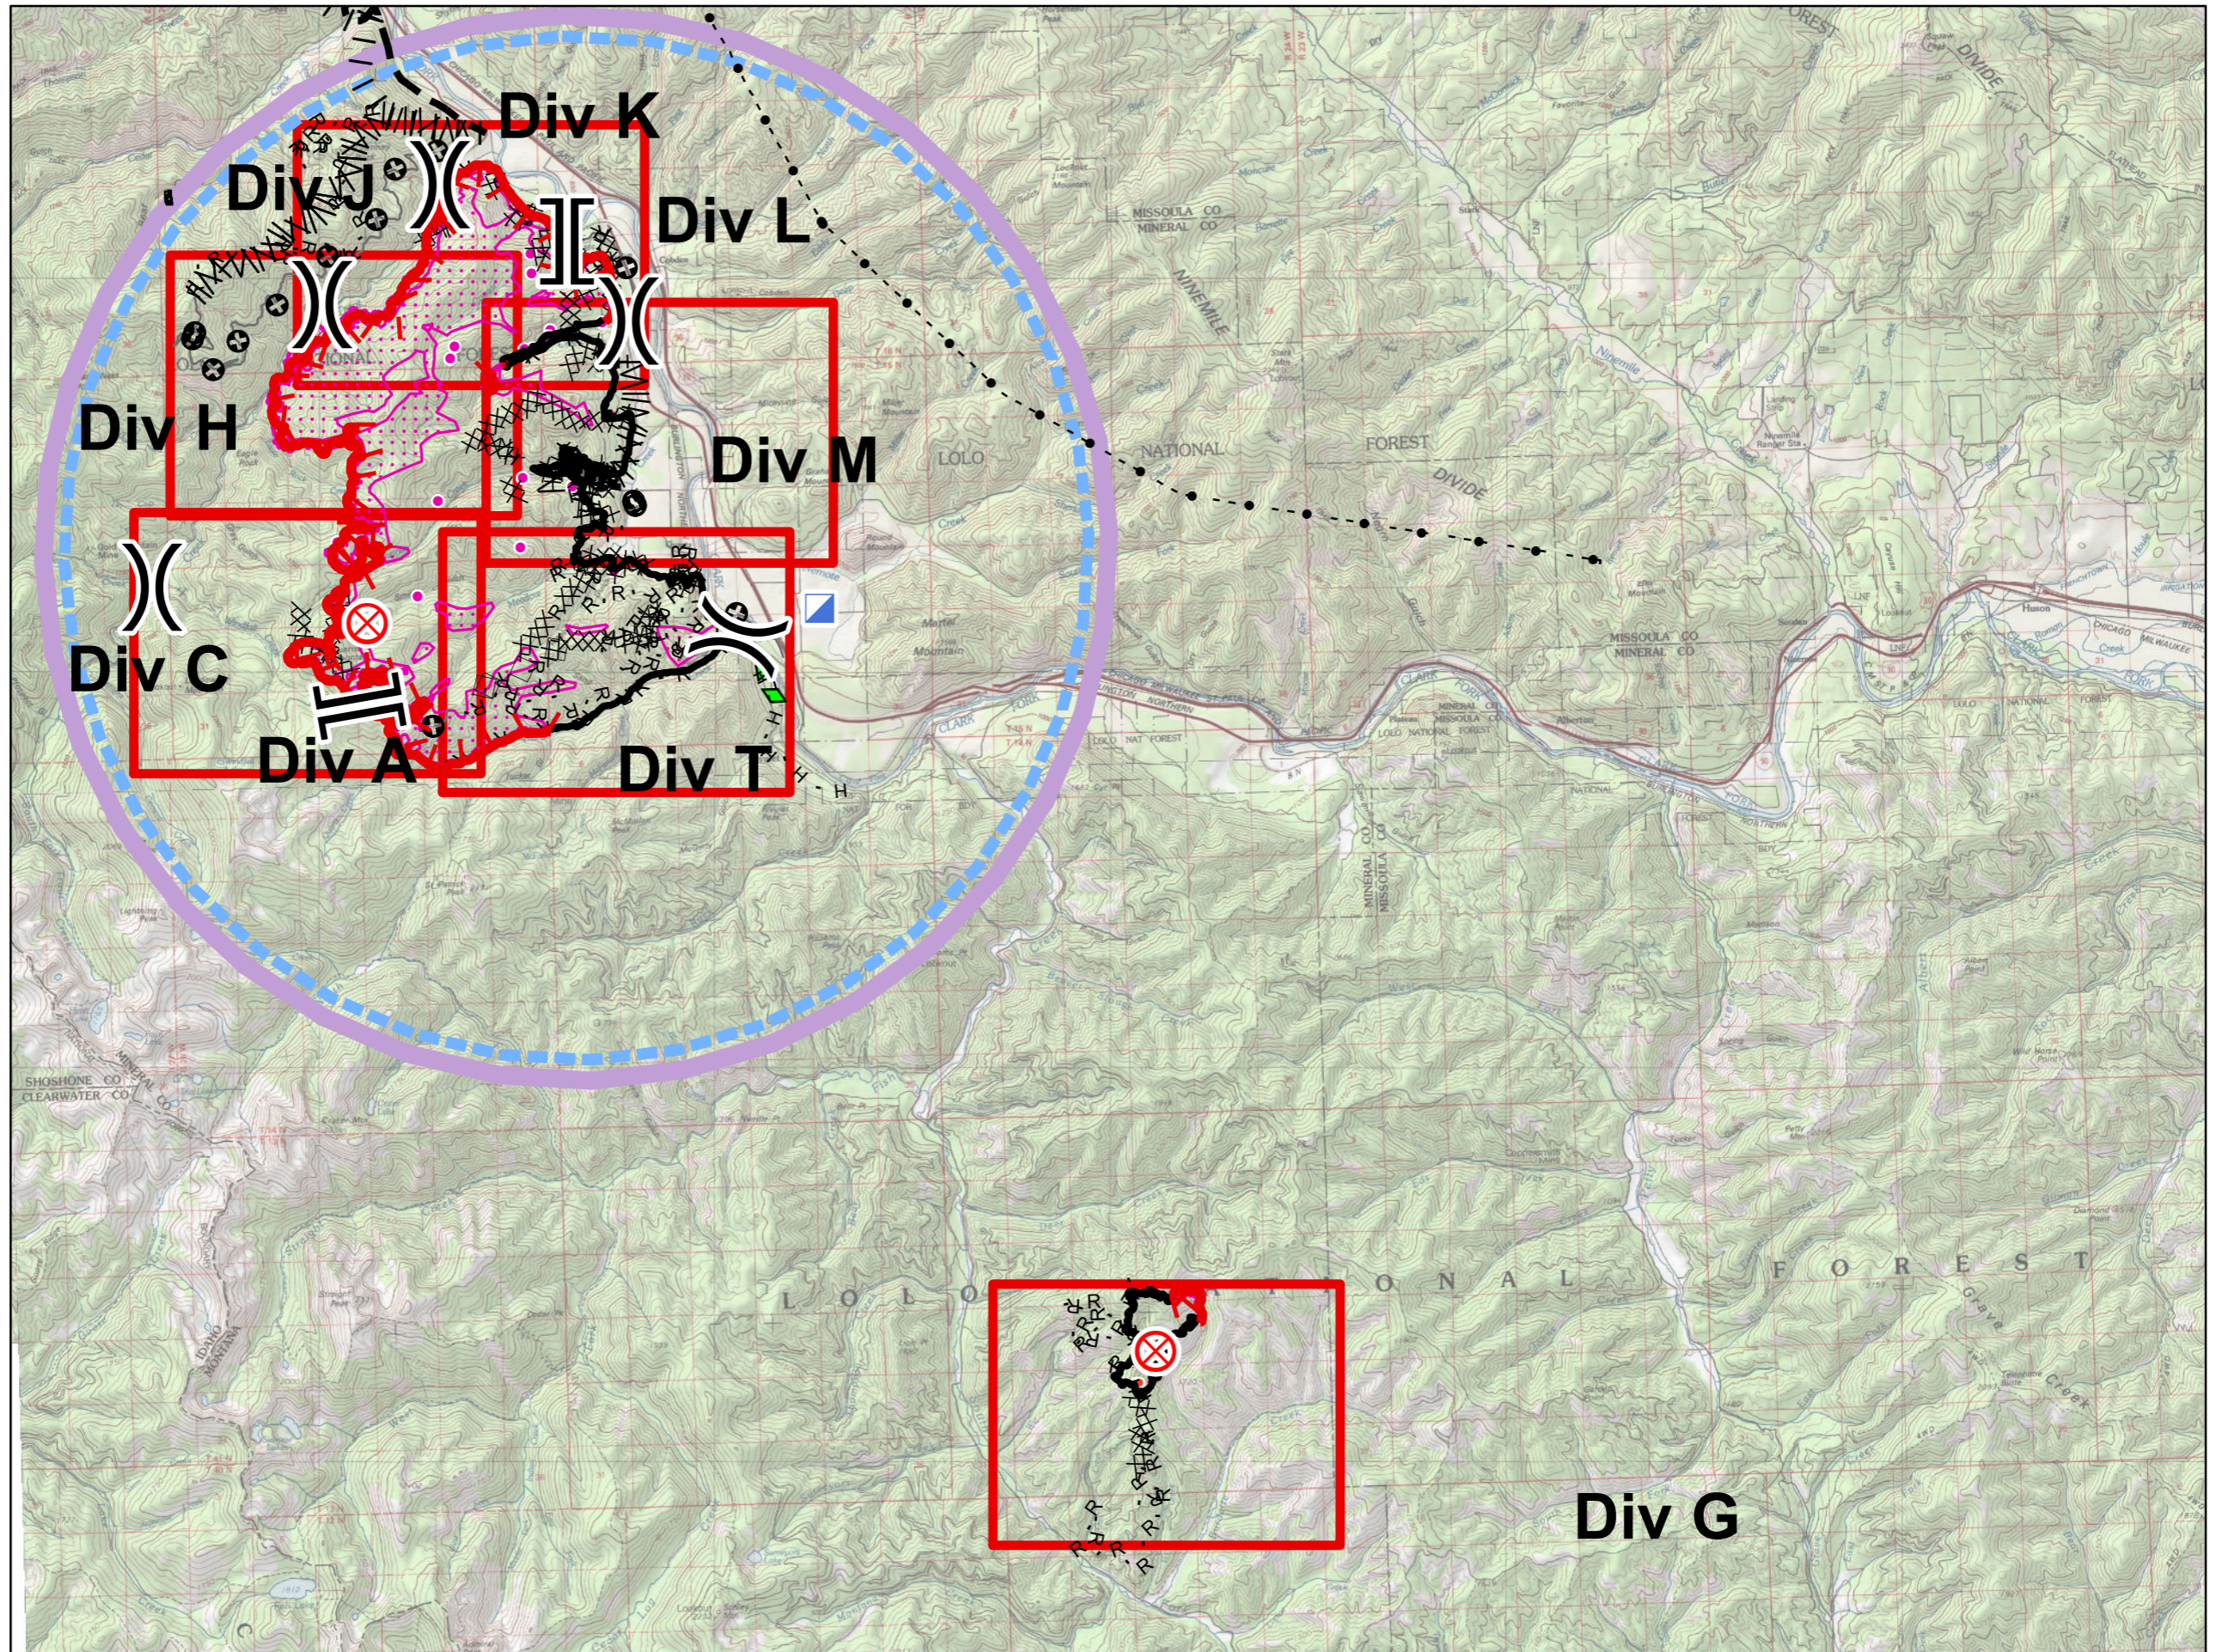

Sunrise and Burdette Fires

MT-LNF-001336/001330
NAD 83 UTM Zone 11
August 17, 2017
Day Shift

IAP Overview Map

INTERPRETED ACRES as of 08-16 2316 hrs
Sunrise - 22,910
Burdette - 649

0 1.25 2.5 5 Miles