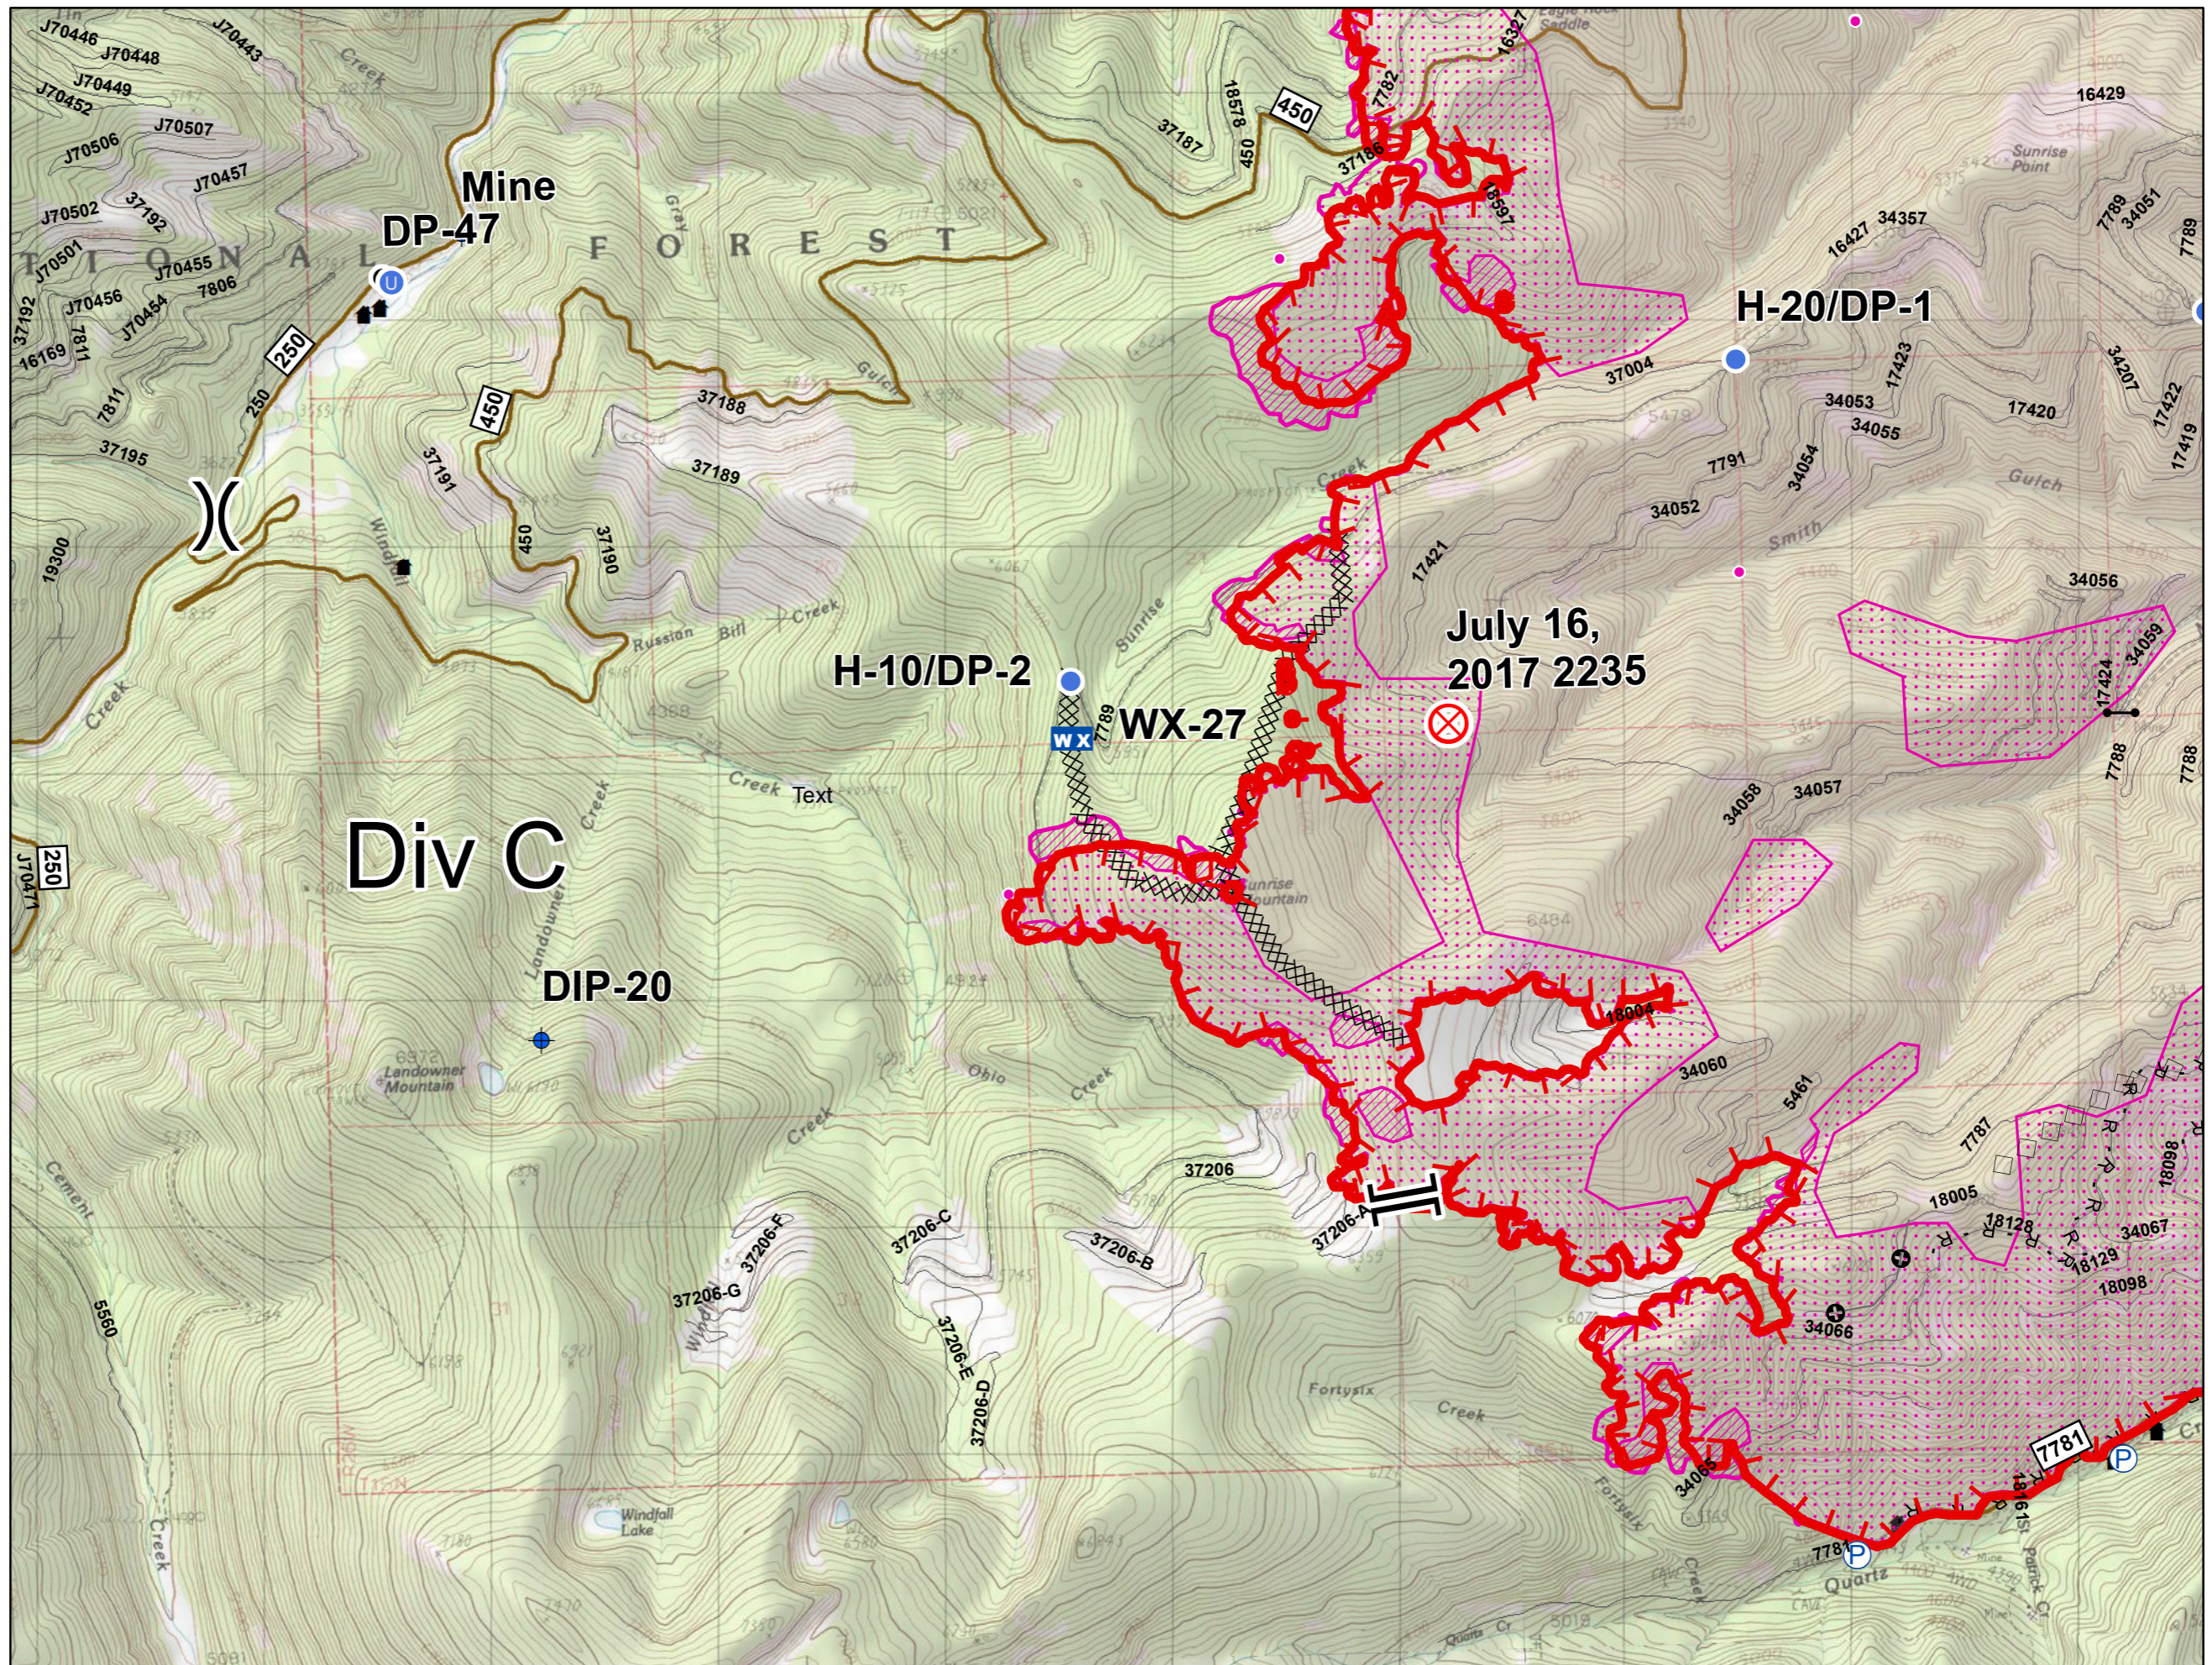

Legend

- IR Heat Perimeter
- IR Intense Heat
- IR Scattered Heat
- Uncontrolled Fire Edge
- Completed Line
- Line Break Completed
- Planned Fire Line
- Proposed Burnout
- IR Isolated Heat Sources
- Dip Site
- Helispot
- Completed Dozer Line
- Completed Hand Line
- Road as Completed Line
- Road
- Structure