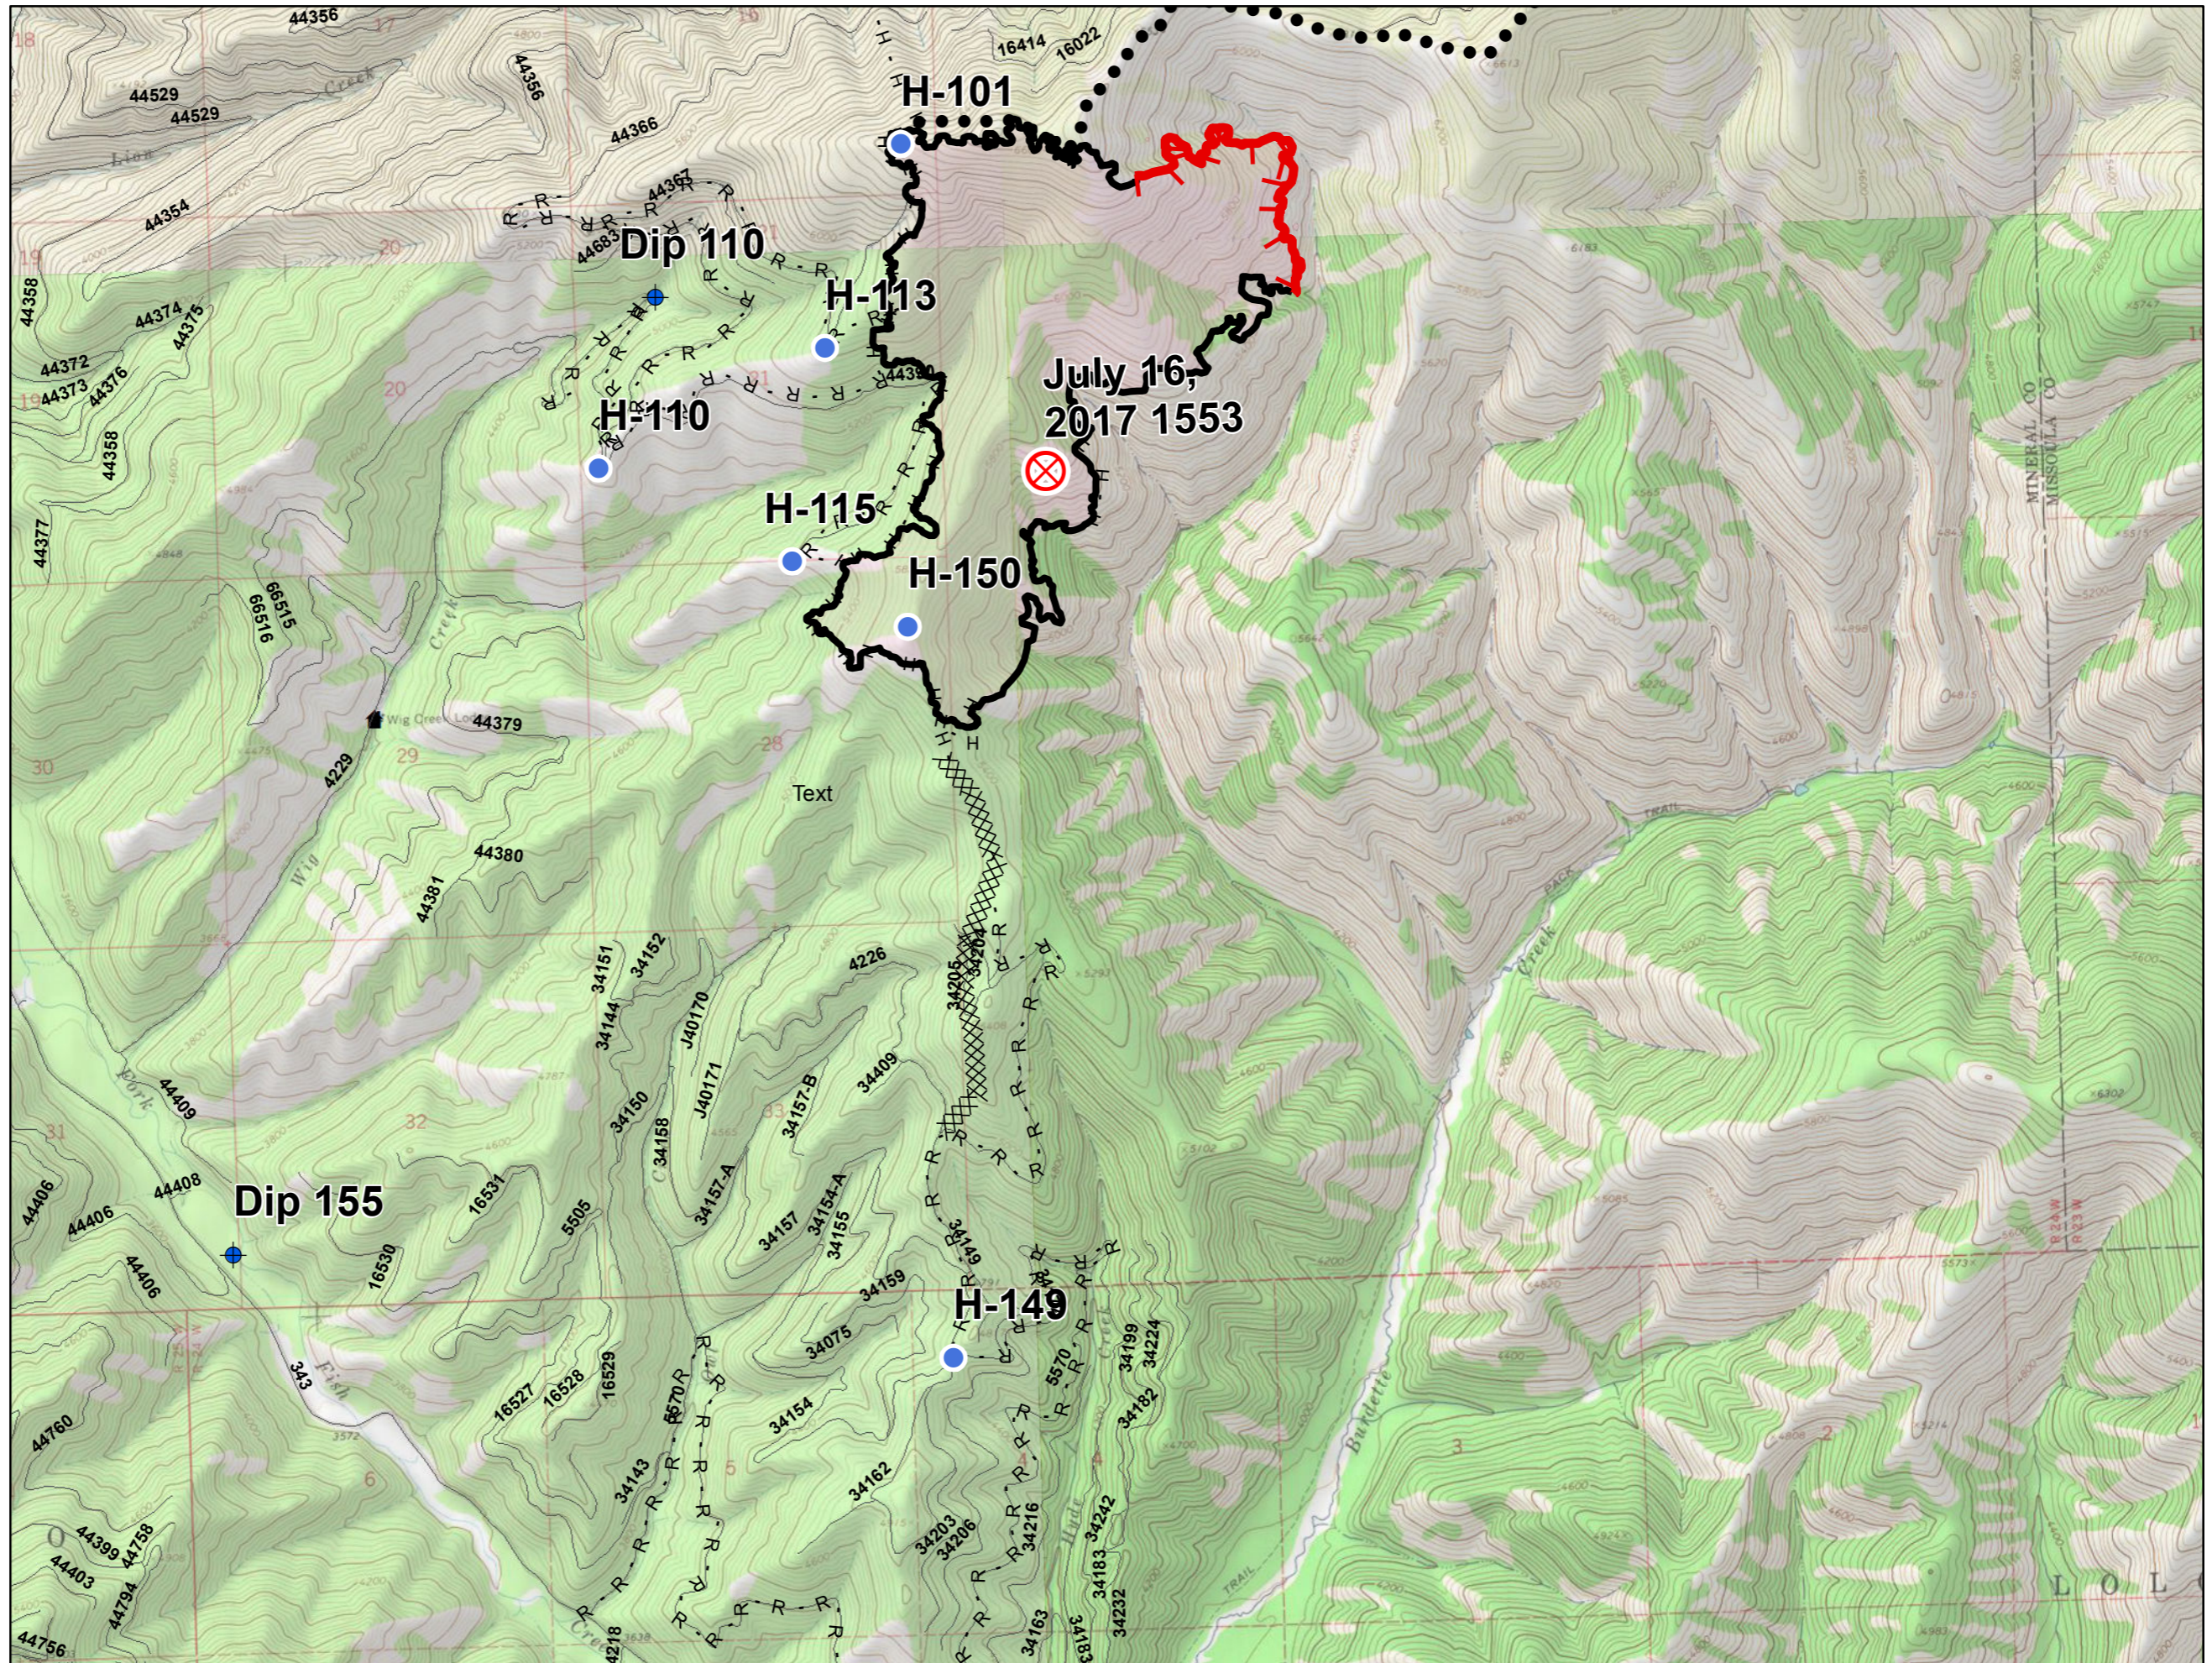

Legend

- IR Heat Perimeter
- IR Intense Heat
- IR Scattered Heat
- Uncontrolled Fire Edge
- Completed Line
- Line Break Completed
- Planned Fire Line
- Proposed Burnout
- IR Isolated Heat Sources
- Dip Site
- Helispot
- Completed Dozer Line
- Completed Hand Line
- Road as Completed Line
- Road
- Structure