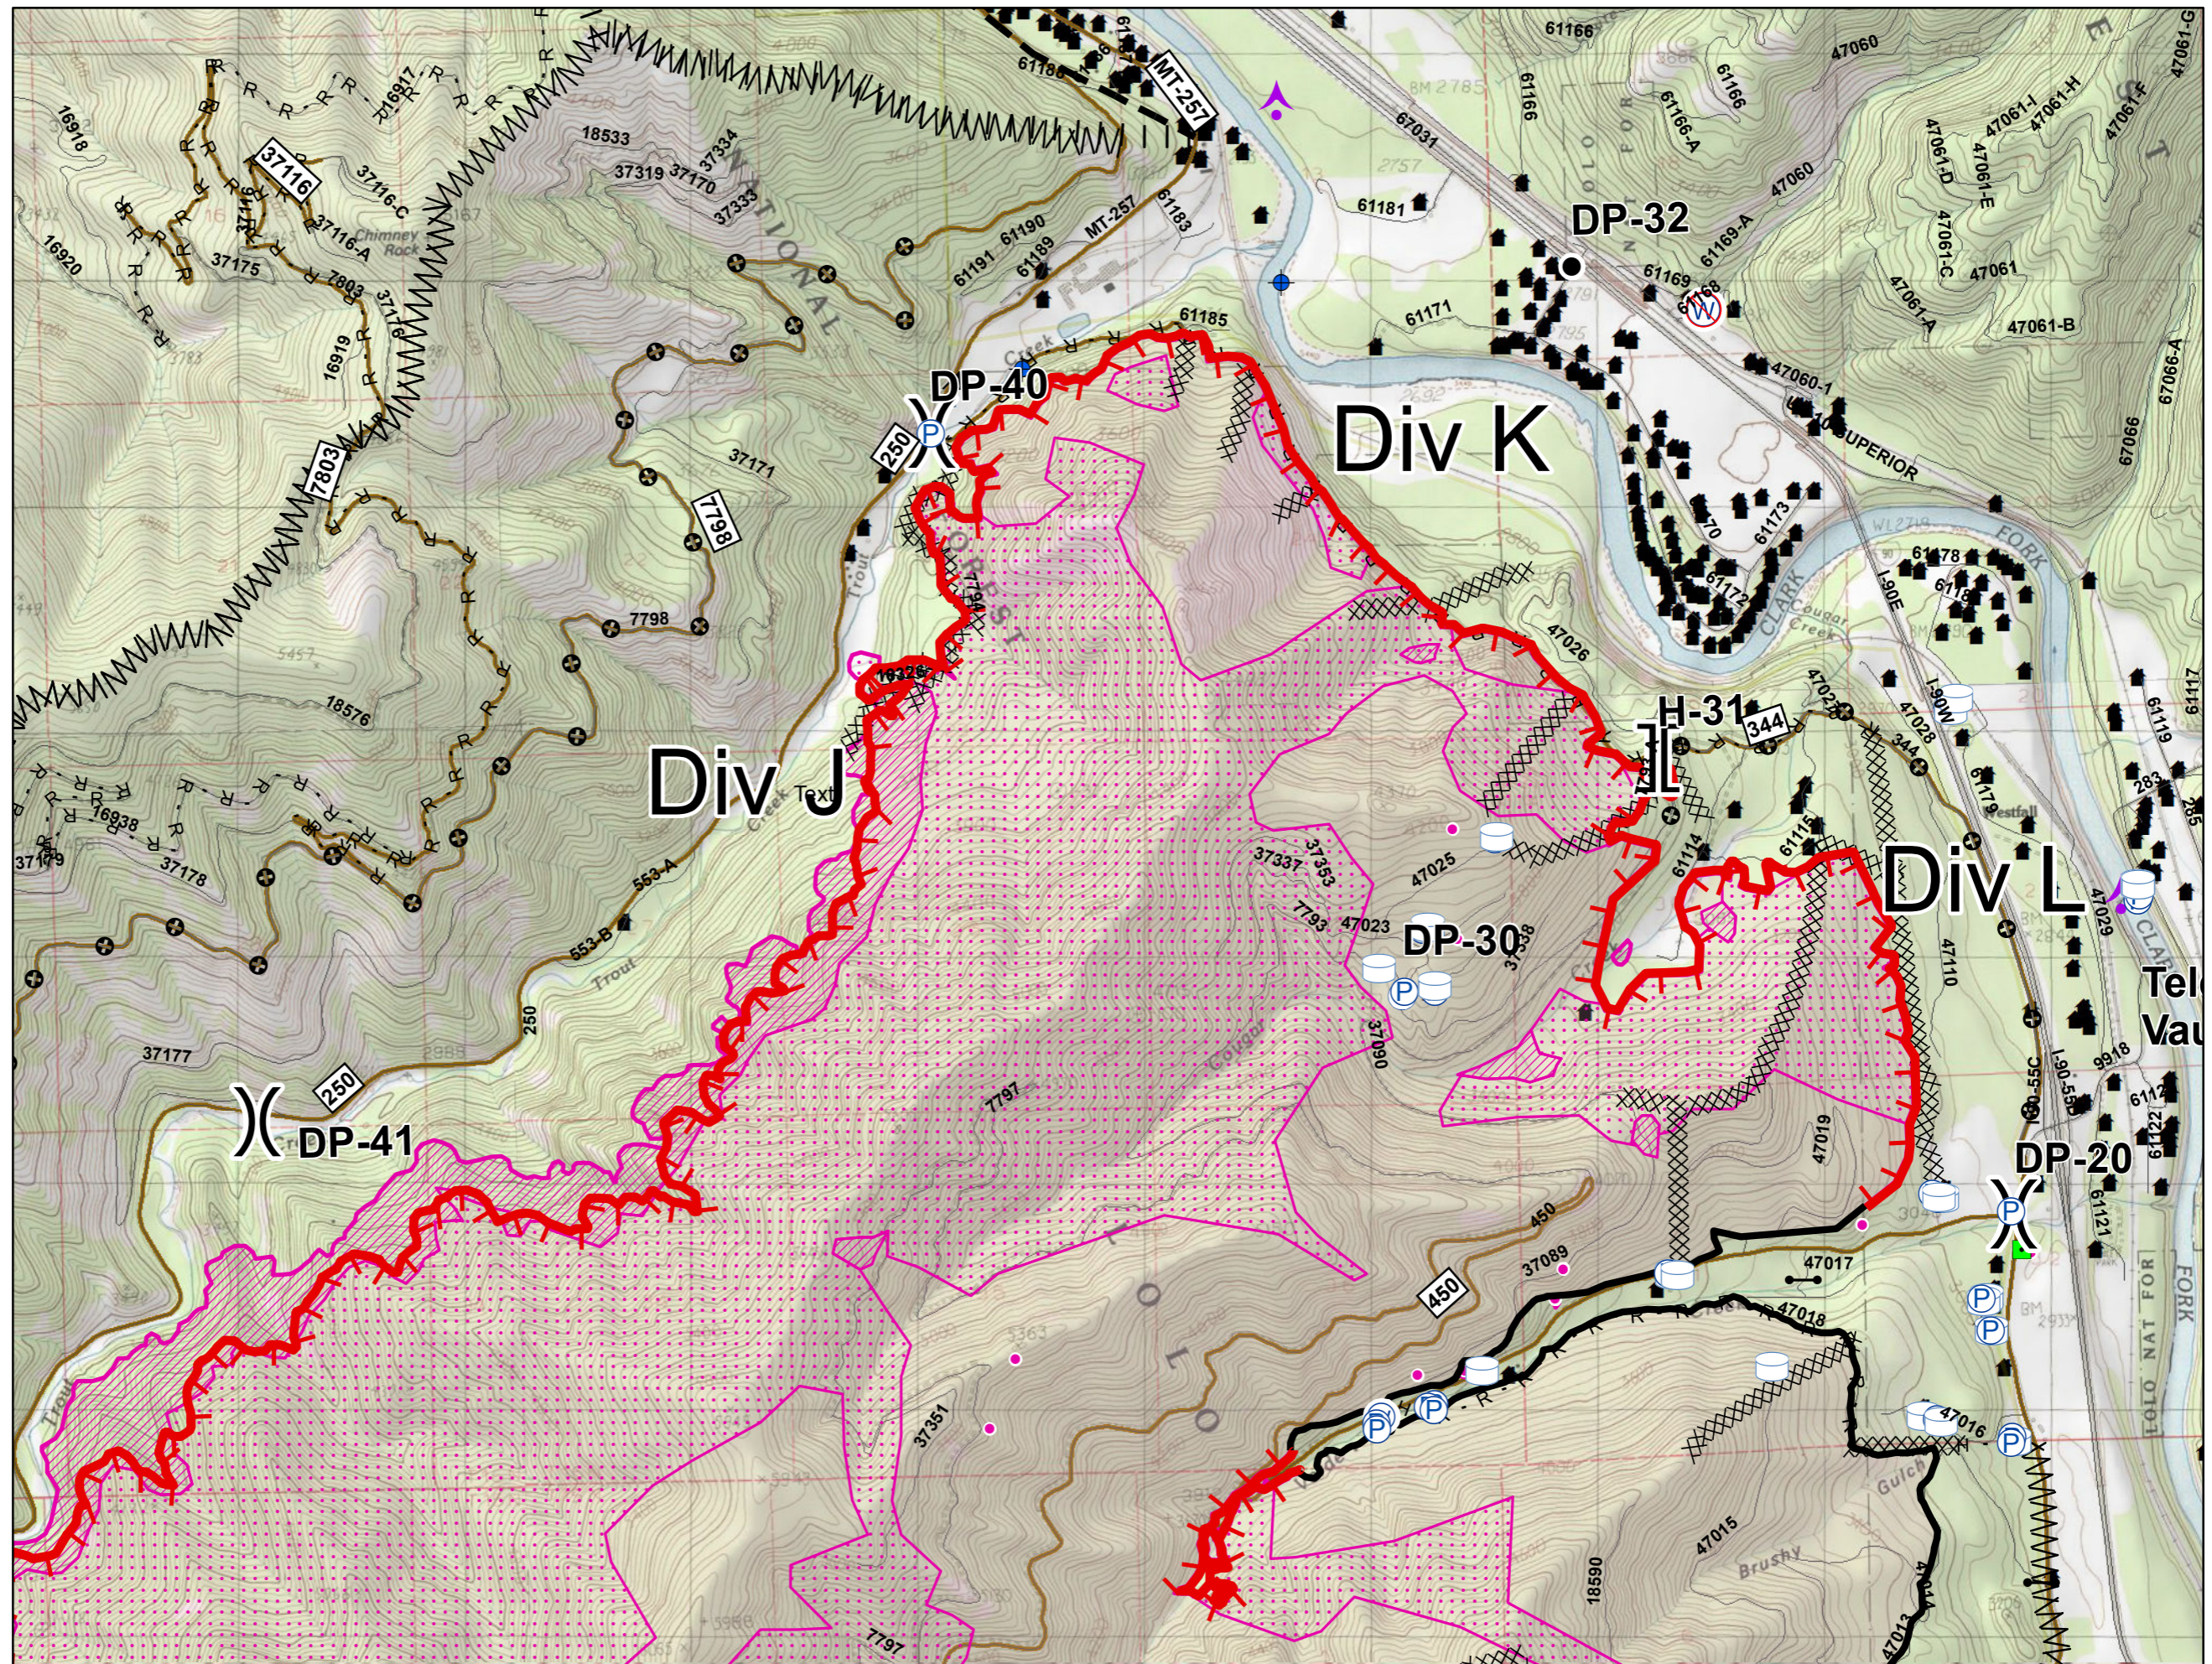

**Sunrise Fire and
Burdette Fires**

MT-LNF-001336/001330
August 17, 2017
Day Shift
22,910 Acres (Sunrise)
649 Acres (Burdette)
as of 08/16/2017
at 2316 hrs
UTM NAD83 Zone 11
Page 5 of 6
Div L(n)
IAP Map

Legend

- IR Heat Perimeter
- IR Intense Heat
- IR Scattered Heat
- Uncontrolled Fire Edge
- Completed Line
- Line Break Completed
- Planned Fire Line
- Proposed Burnout
- IR Isolated Heat Sources
- Dip Site
- Helispot
- Completed Dozer Line
- Completed Hand Line
- Road as Completed Line
- Road
- Structure

0 0.25 0.5 1 Miles