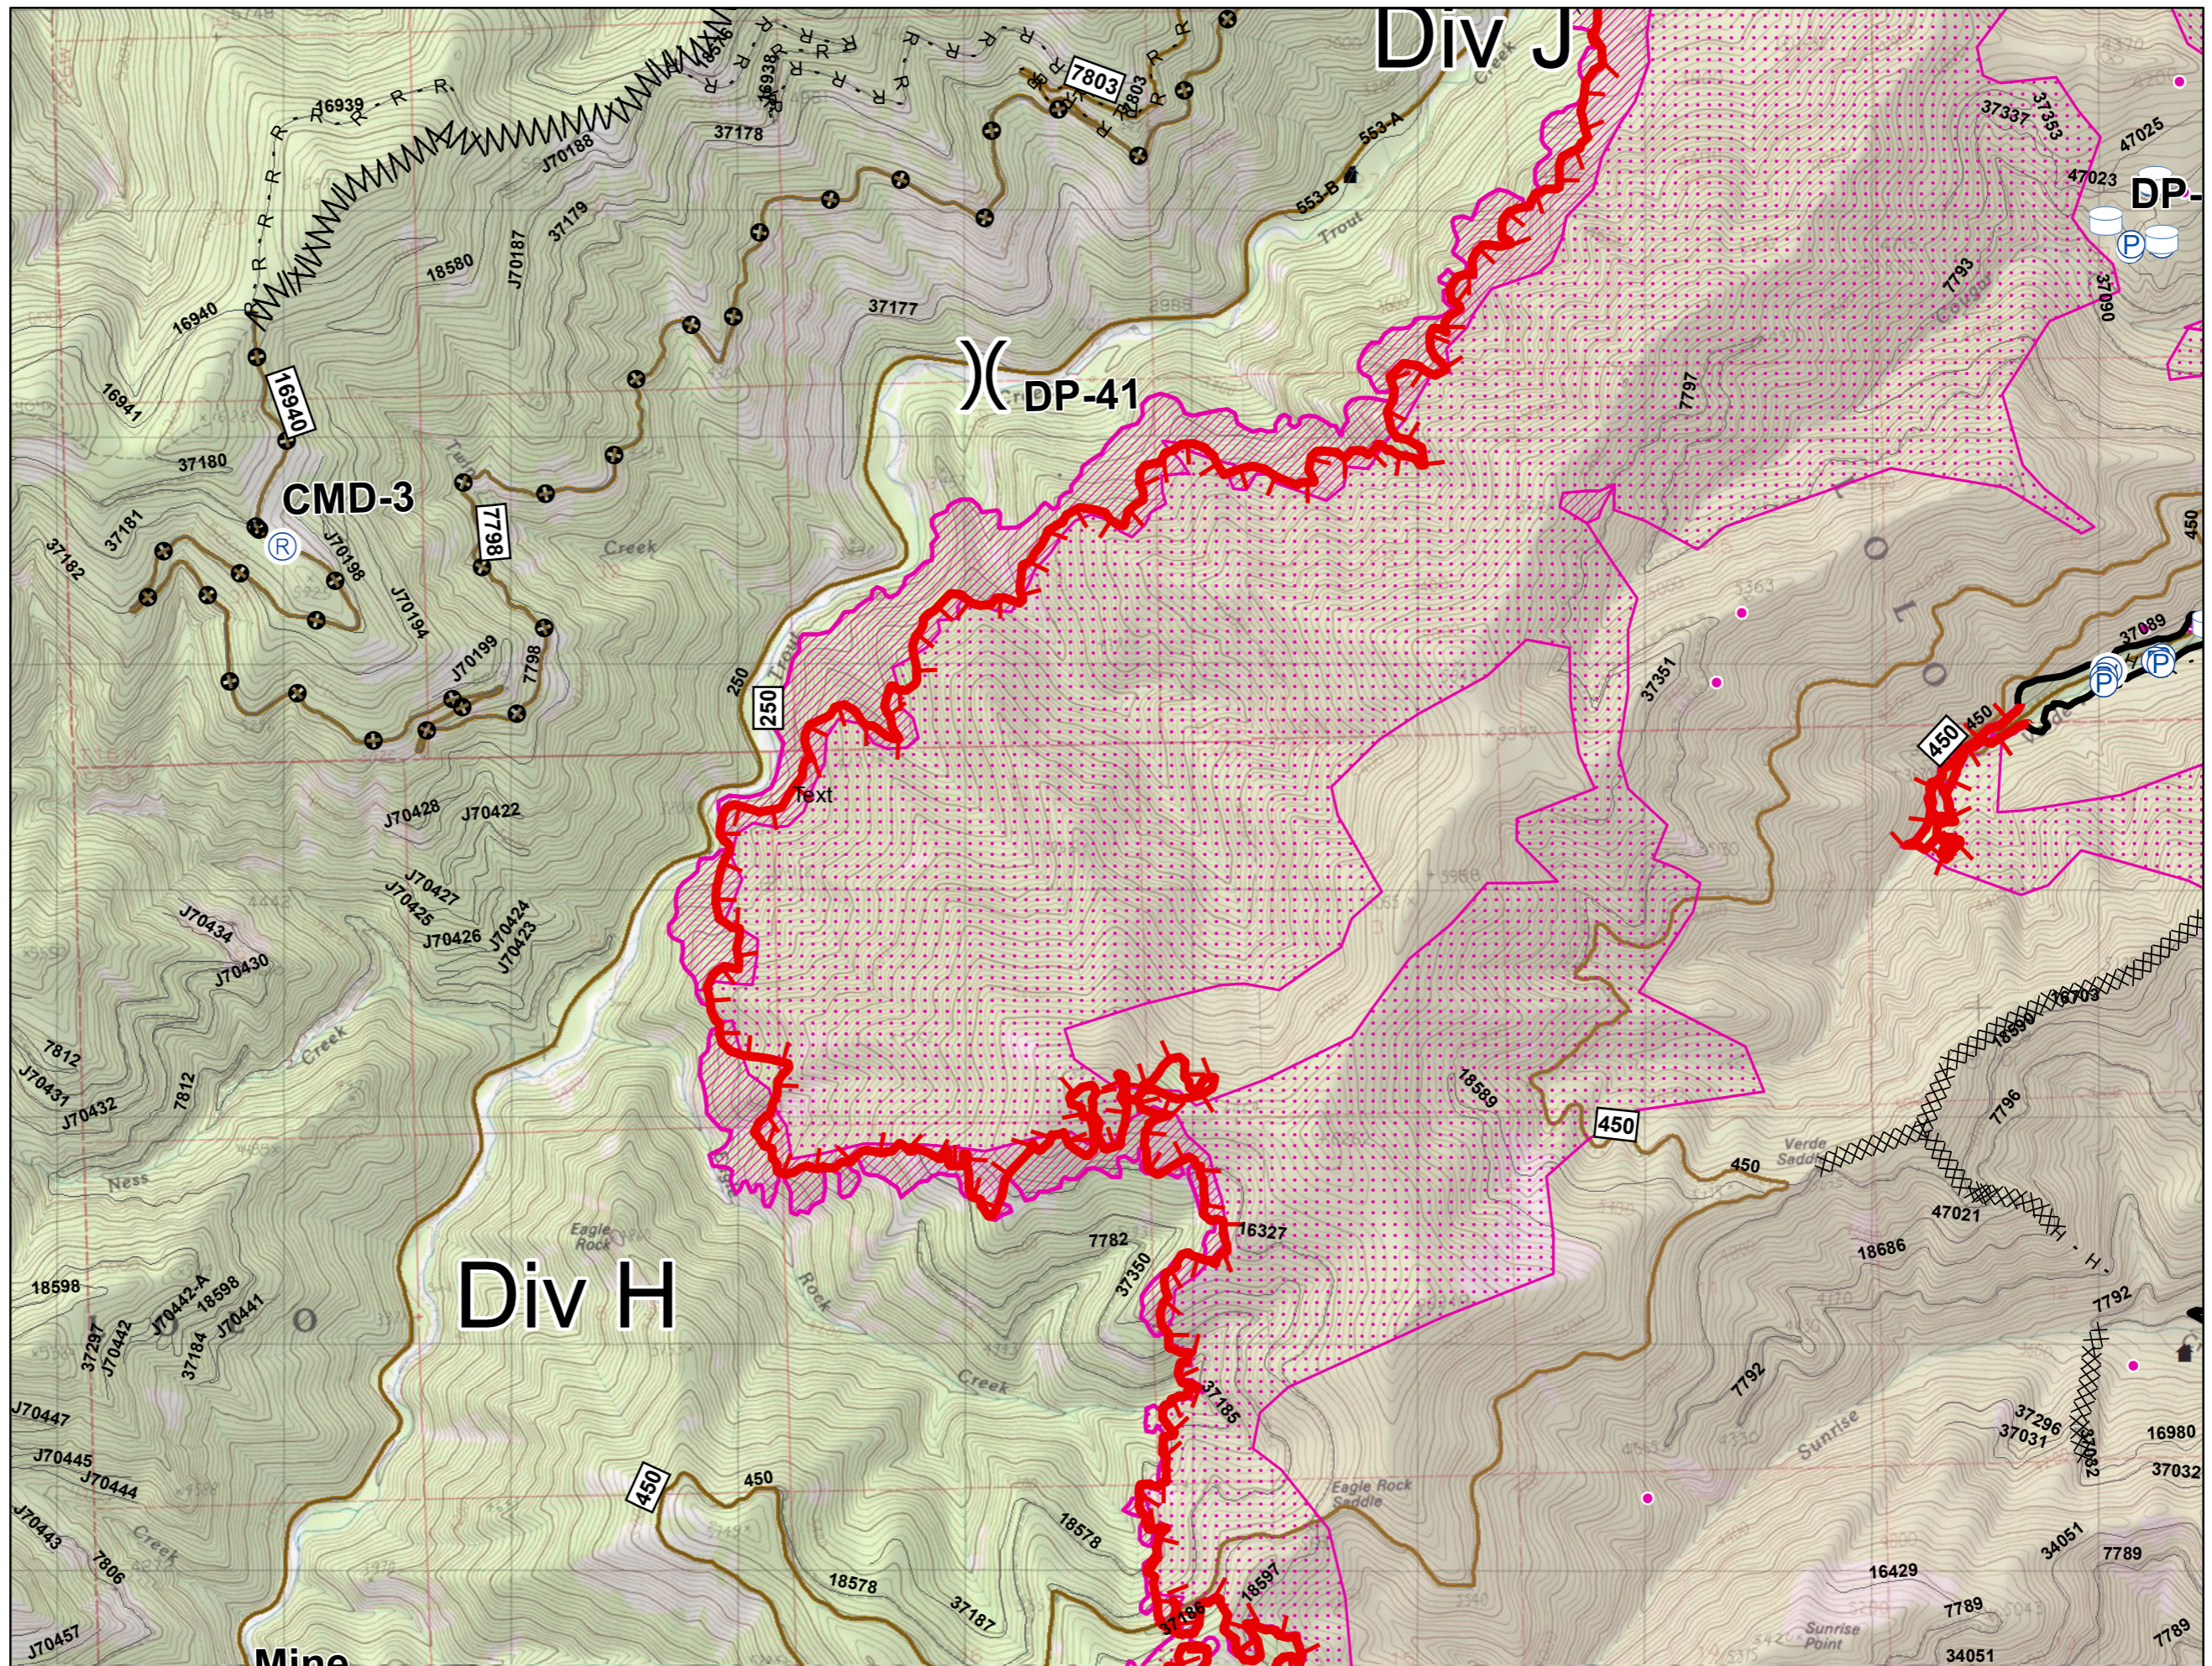

Sunrise Fire and Burdette Fires

MT-LNF-001336/001330
August 17, 2017
Day Shift
22,910 Acres (Sunrise)
649 Acres (Burdette)
as of 08/16/2017
at 2316 hrs
UTM NAD83 Zone 11
Page 4 of 6
Div L(s)
IAP Map

Legend

- IR Heat Perimeter
- IR Intense Heat
- IR Scattered Heat
- Uncontrolled Fire Edge
- Completed Line
- Line Break Completed
- Planned Fire Line
- Proposed Burnout
- IR Isolated Heat Sources
- Dip Site
- Helispot
- Completed Dozer Line
- Completed Hand Line
- Road as Completed Line
- Road
- Structure

0 0.25 0.5 1 Miles