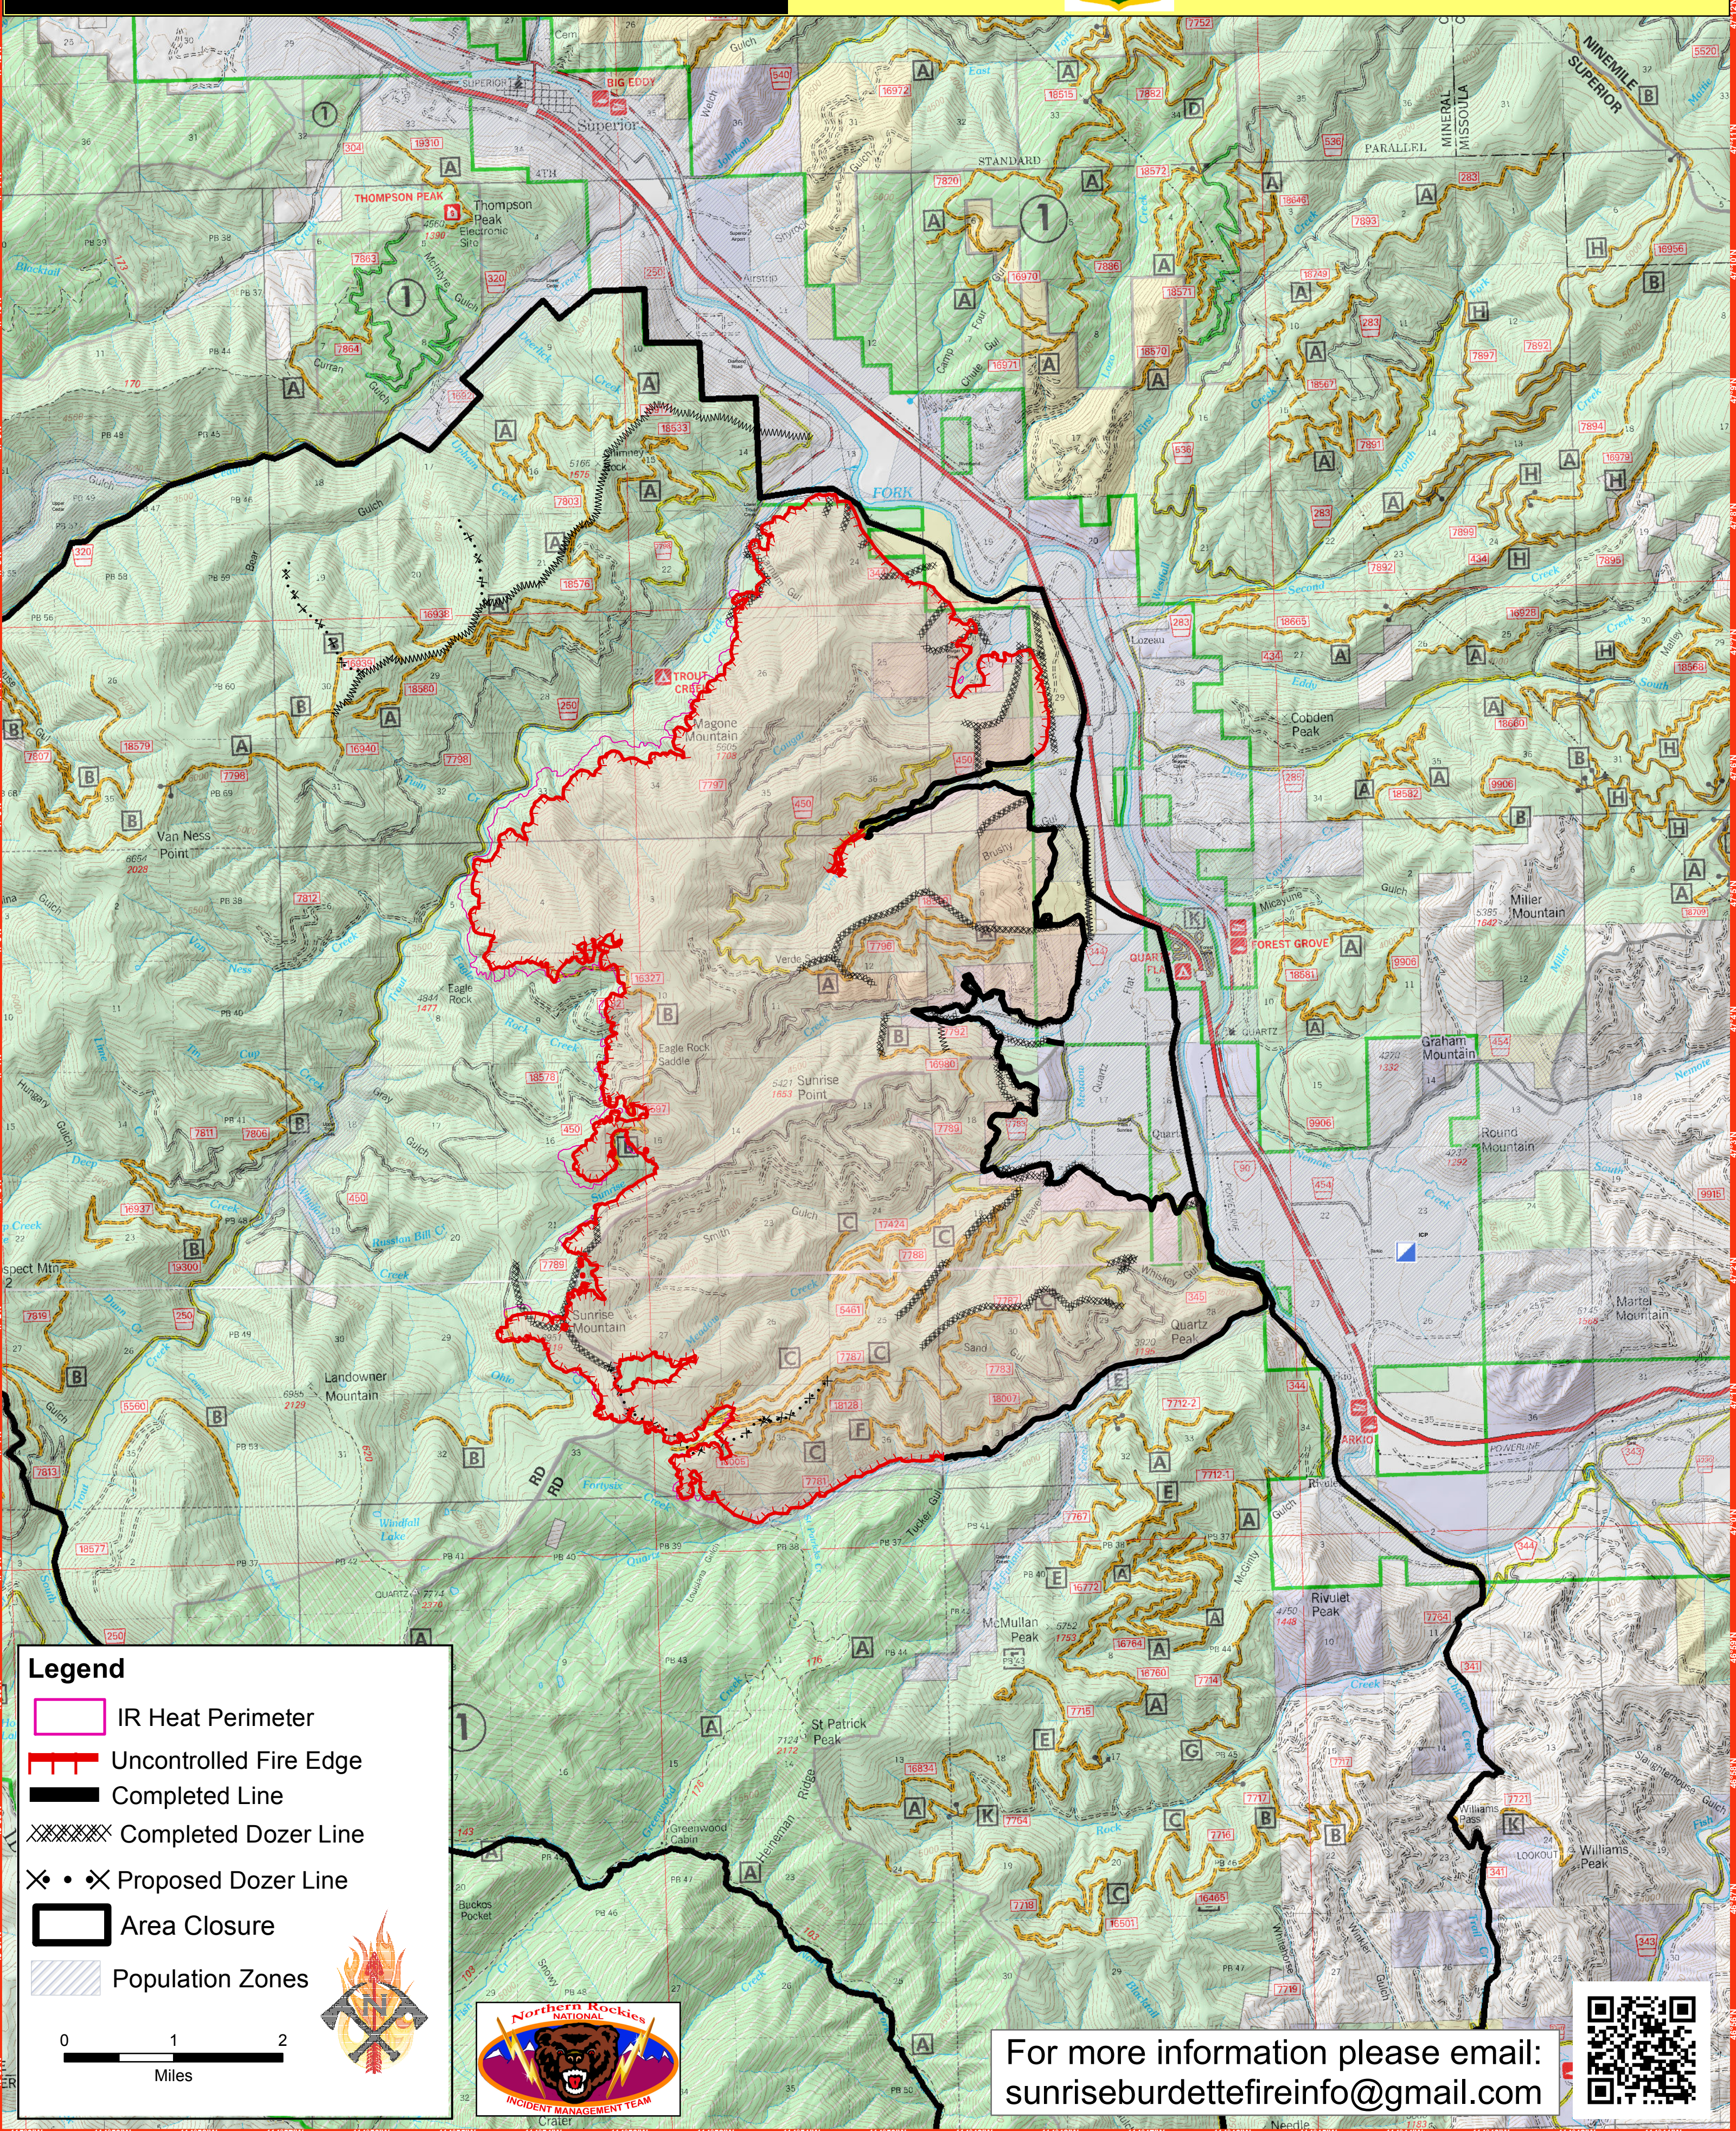

# Sunrise Fire MT-LNF-001336

August 17, 2017

Fire Acres as of August 16, 2017  
Sunrise ~ 22,910

**Legend**

- IR Heat Perimeter
- Uncontrolled Fire Edge
- Completed Line
- Completed Dozer Line
- Proposed Dozer Line
- Area Closure
- Population Zones

0 1 2 Miles

For more information please email:  
[sunriseburdettefireinfo@gmail.com](mailto:sunriseburdettefireinfo@gmail.com)