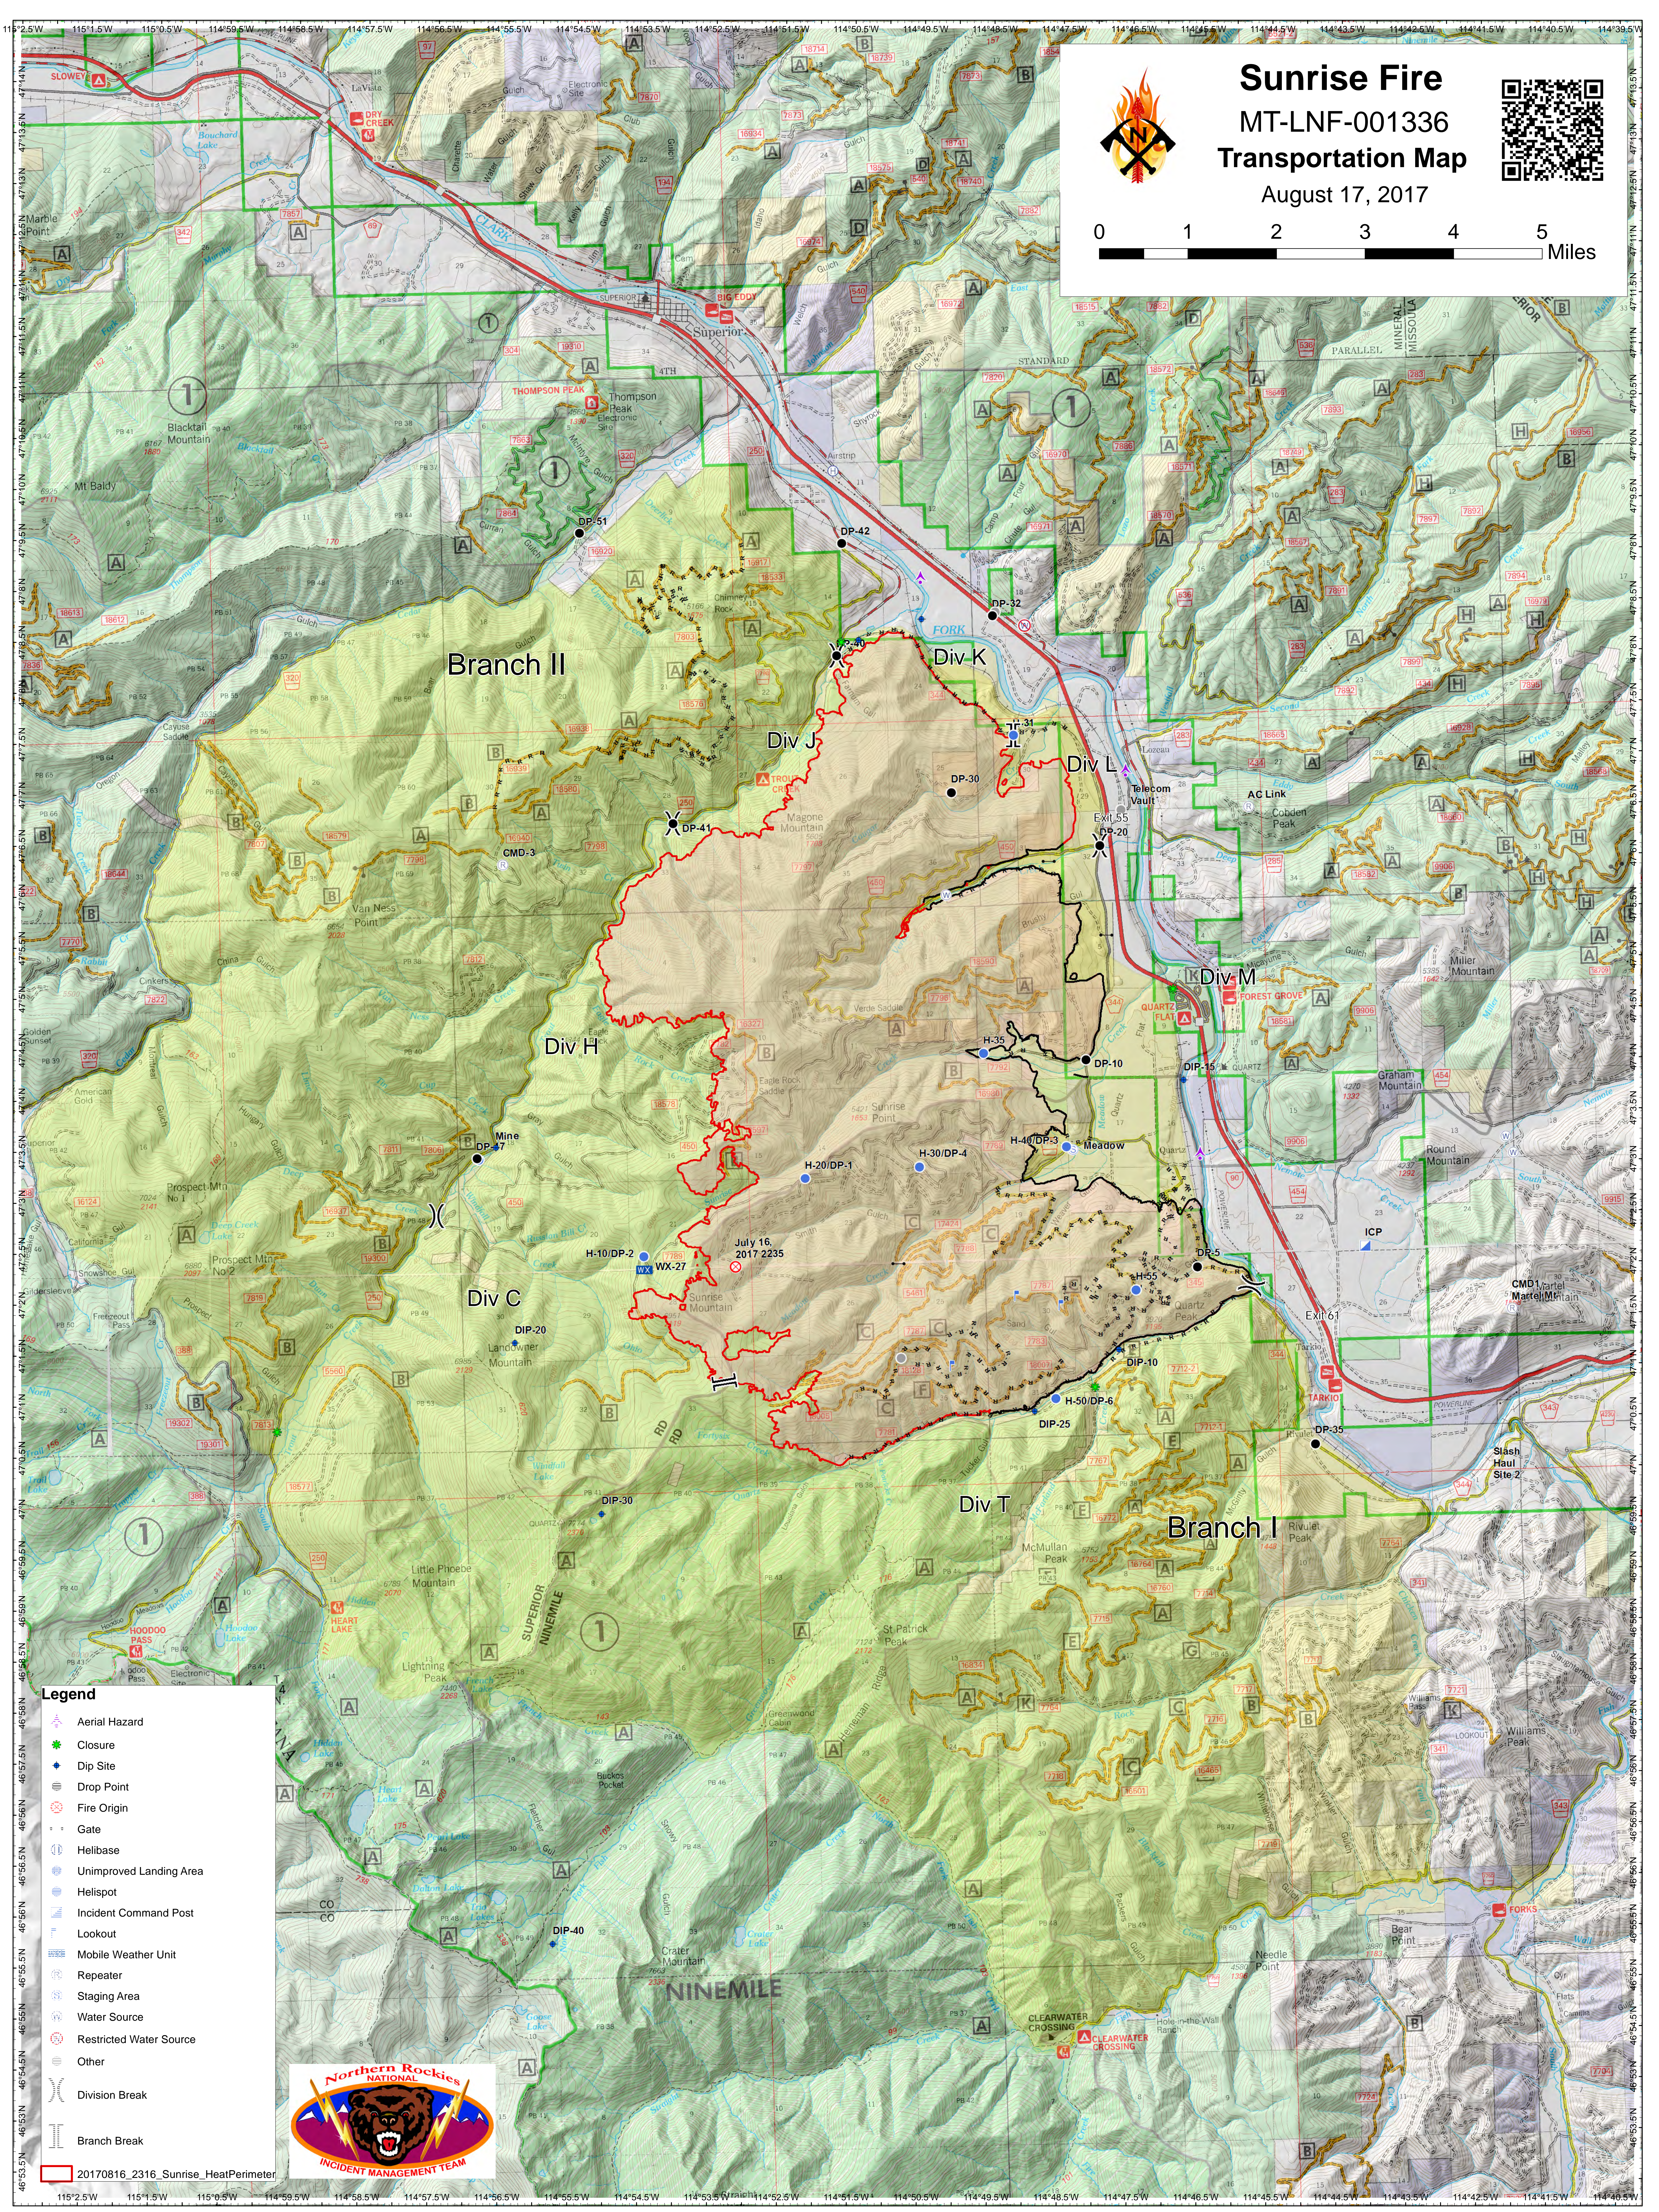

Sunrise Fire

MT-LNF-001336

Transportation Map

August 17, 2017

Branch II

Div K

Div J

Div L

Div M

Div C

Div T

Branch I

July 16, 2017 2235

- Legend**
- Aerial Hazard
 - Closure
 - Dip Site
 - Drop Point
 - Fire Origin
 - Gate
 - Helibase
 - Unimproved Landing Area
 - Helispot
 - Incident Command Post
 - Lookout
 - Mobile Weather Unit
 - Repeater
 - Staging Area
 - Water Source
 - Restricted Water Source
 - Other
 - Division Break
 - Branch Break
 - 20170816_2316_Sunrise_HeatPerimeter