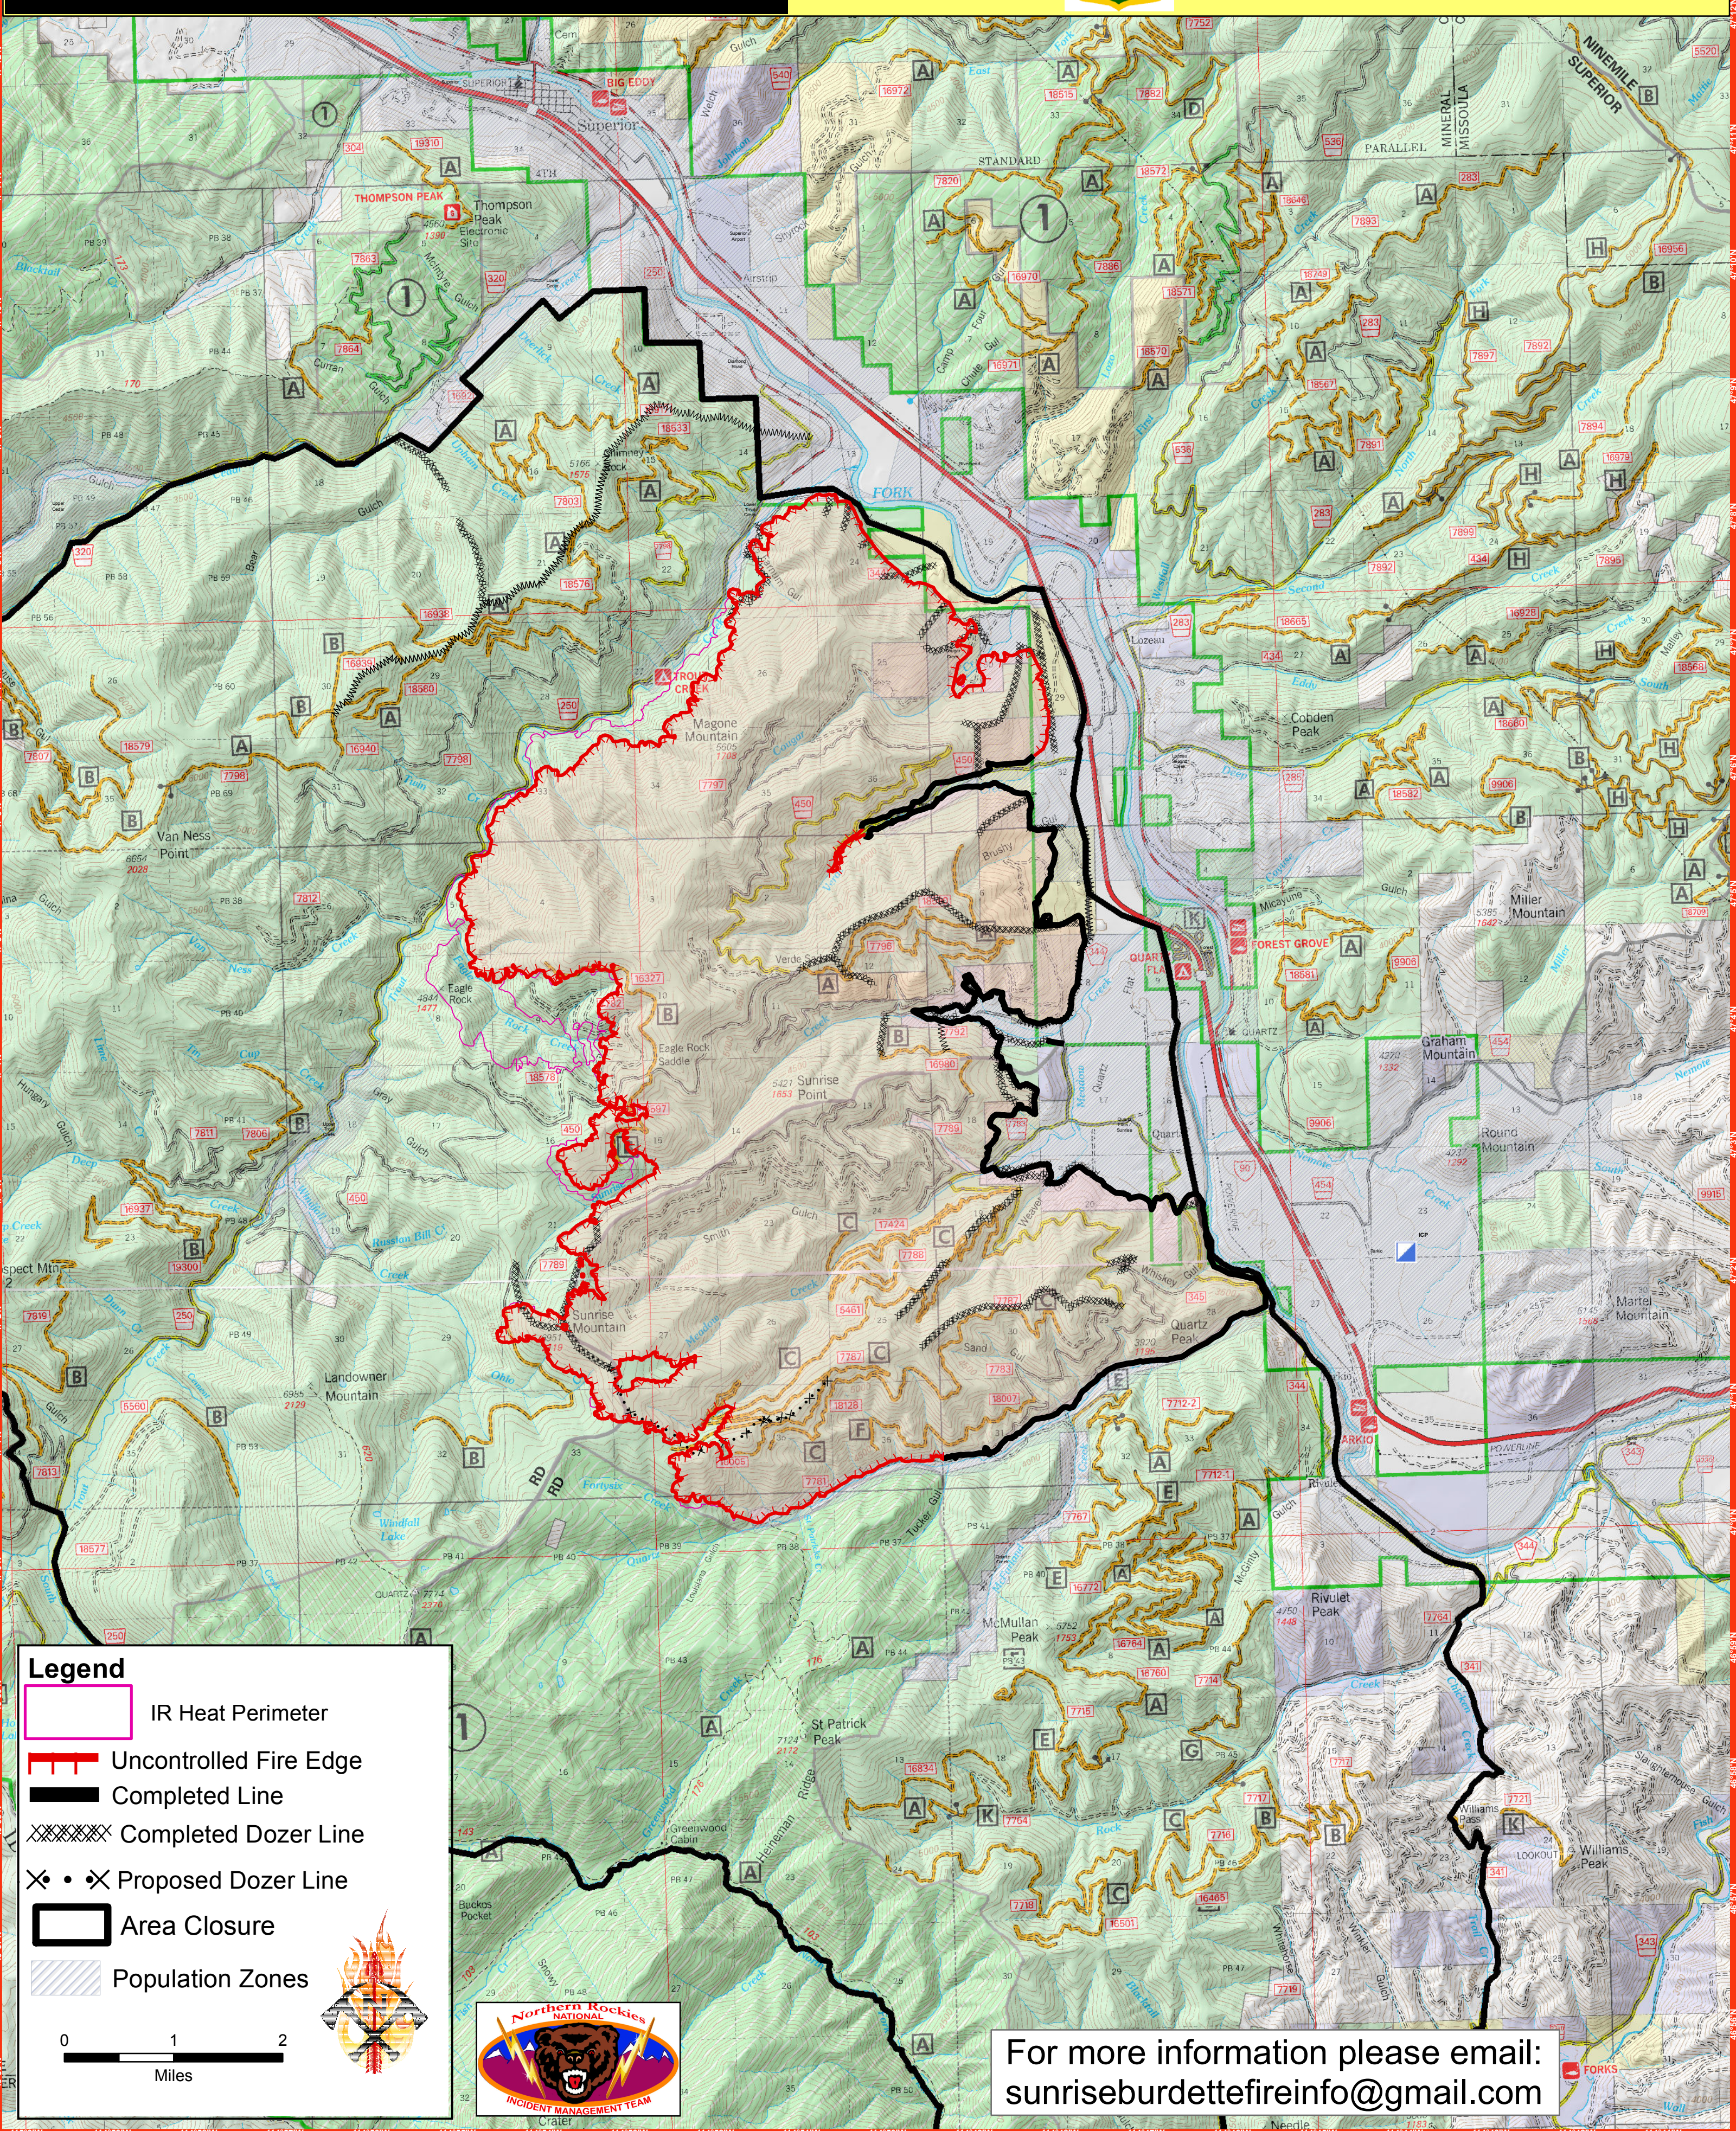

Sunrise Fire MT-LNF-001336

August 18, 2017

Fire Acres as of August 17, 2017
Sunrise ~ 24,038

Legend

- IR Heat Perimeter
- Uncontrolled Fire Edge
- Completed Line
- Completed Dozer Line
- Proposed Dozer Line
- Area Closure
- Population Zones

0 1 2
Miles

For more information please email:
sunriseburdettefireinfo@gmail.com