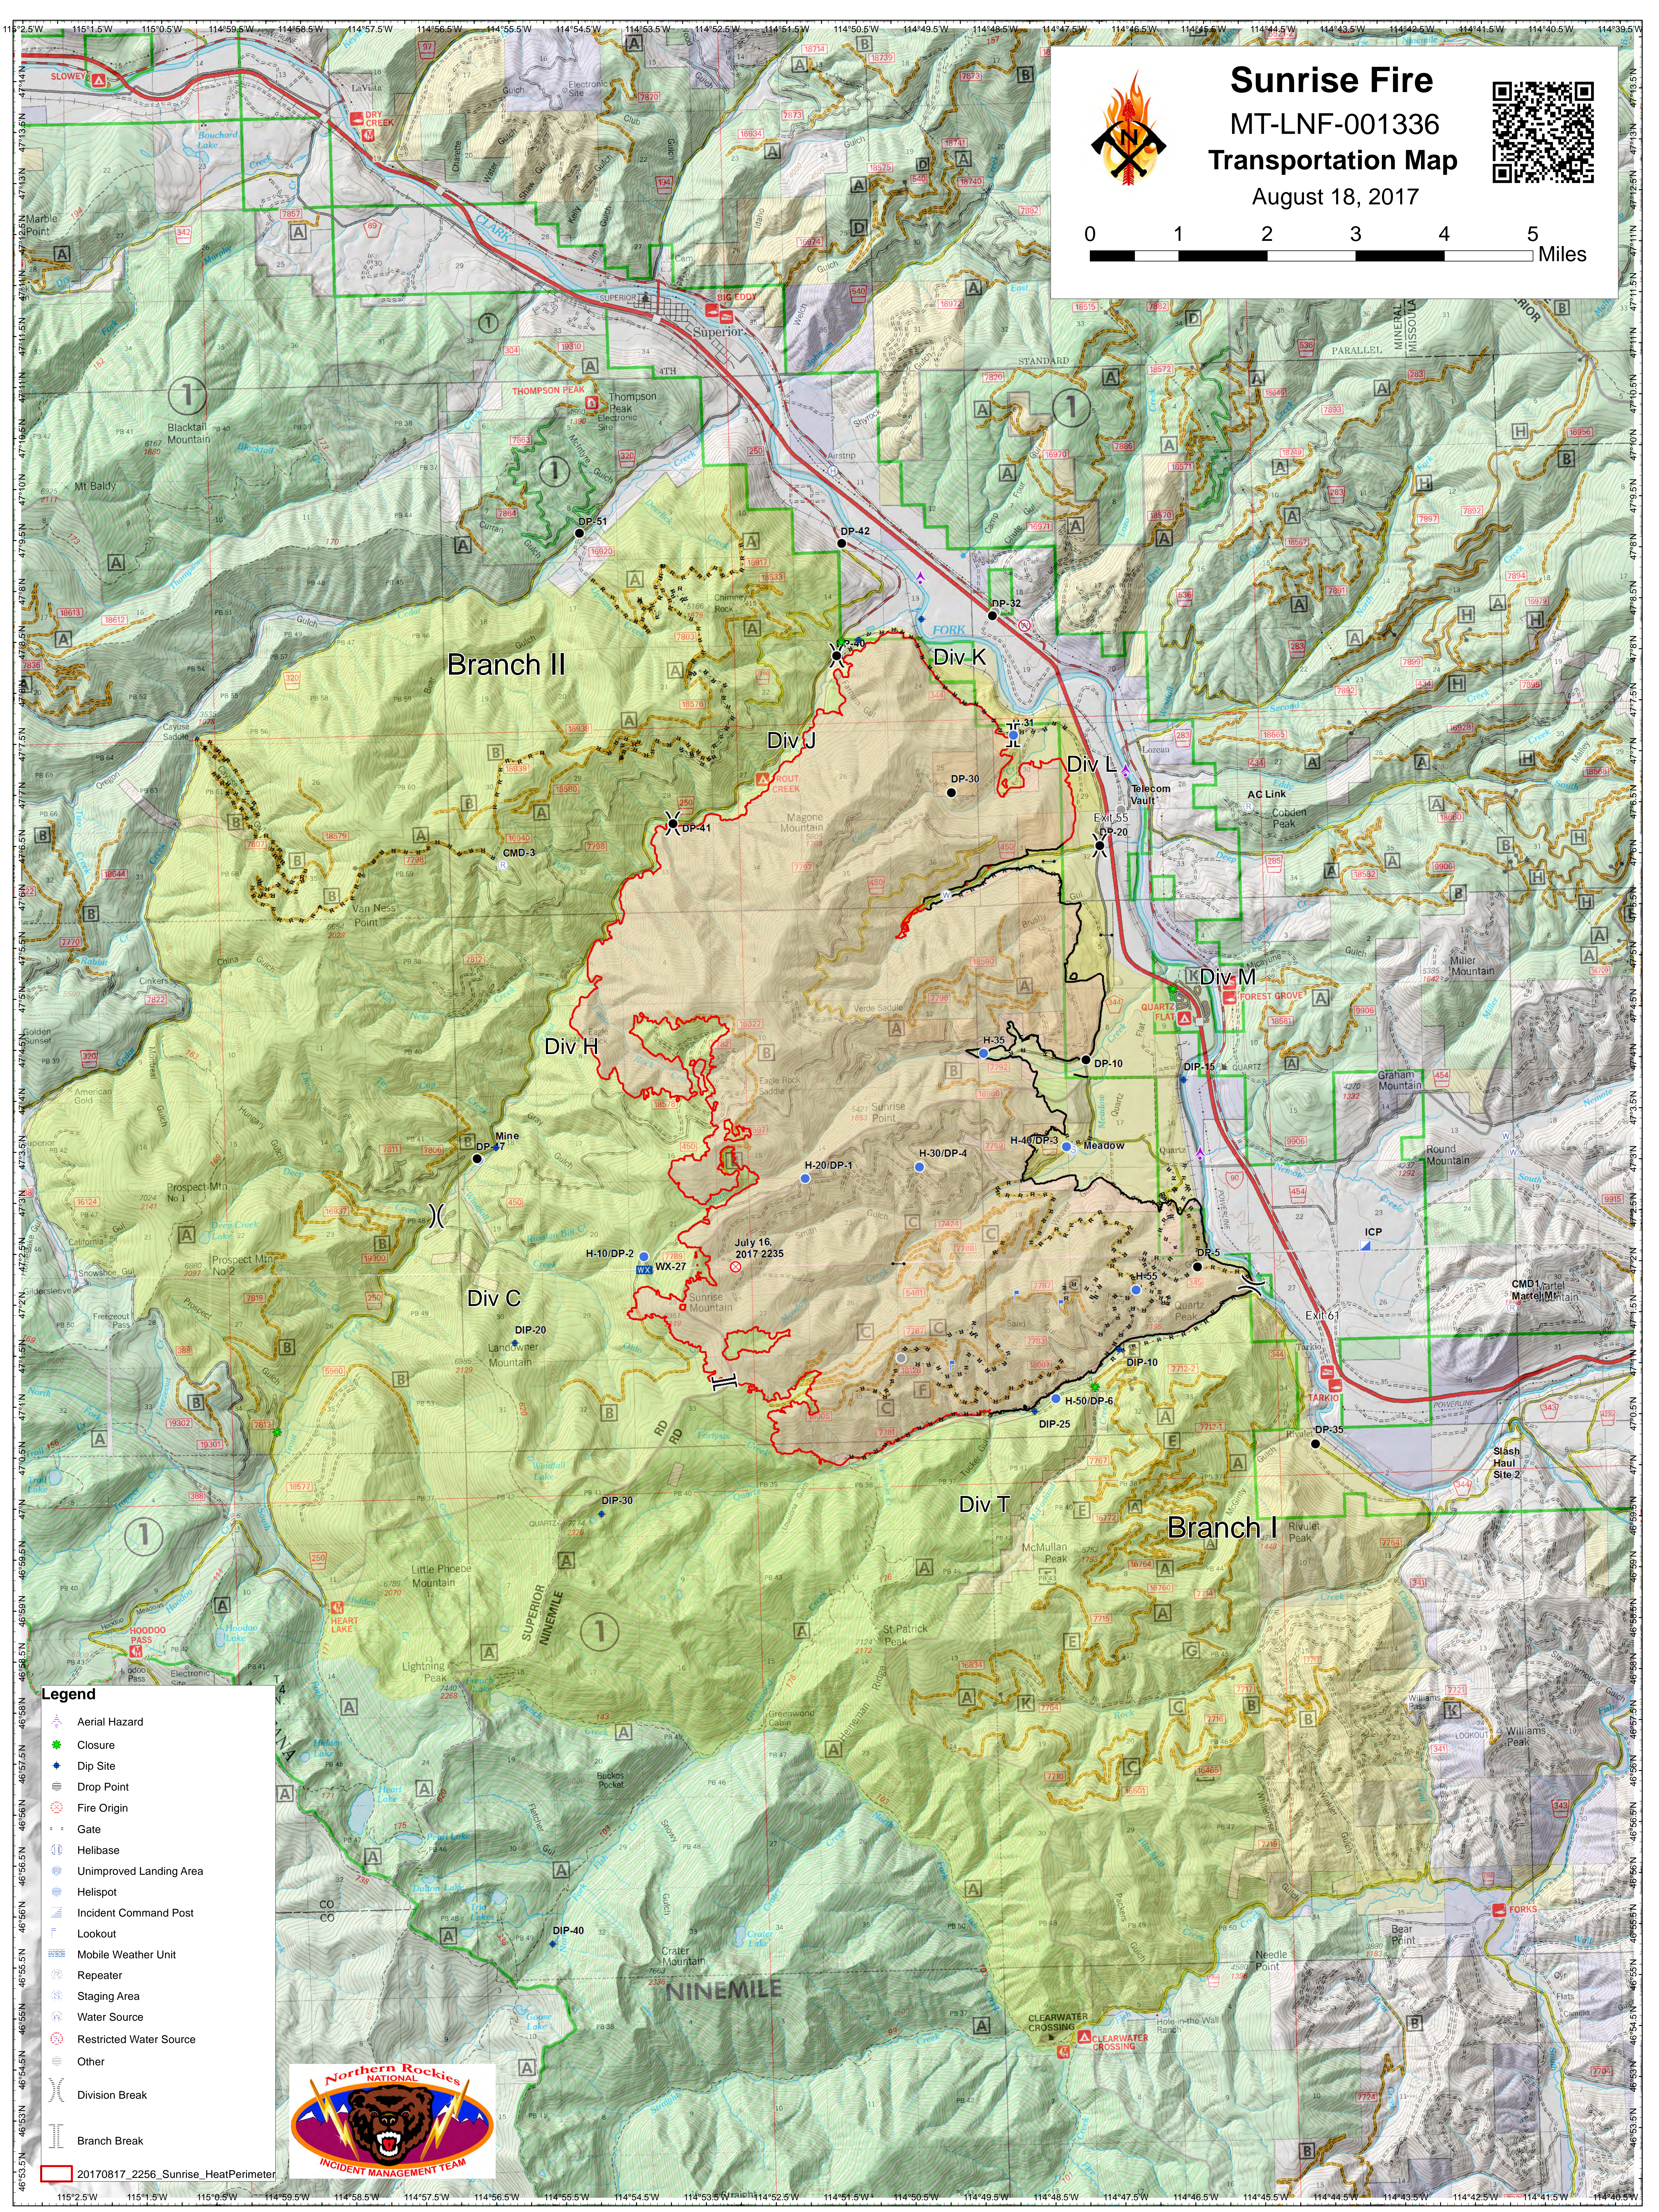

Sunrise Fire

MT-LNF-001336

Transportation Map

August 18, 2017

- Legend**
- Aerial Hazard
 - Closure
 - Dip Site
 - Drop Point
 - Fire Origin
 - Gate
 - Helibase
 - Unimproved Landing Area
 - Helispot
 - Incident Command Post
 - Lookout
 - Mobile Weather Unit
 - Repeater
 - Staging Area
 - Water Source
 - Restricted Water Source
 - Other
 - Division Break
 - Branch Break
 - 20170817_2256_Sunrise_HeatPerimeter