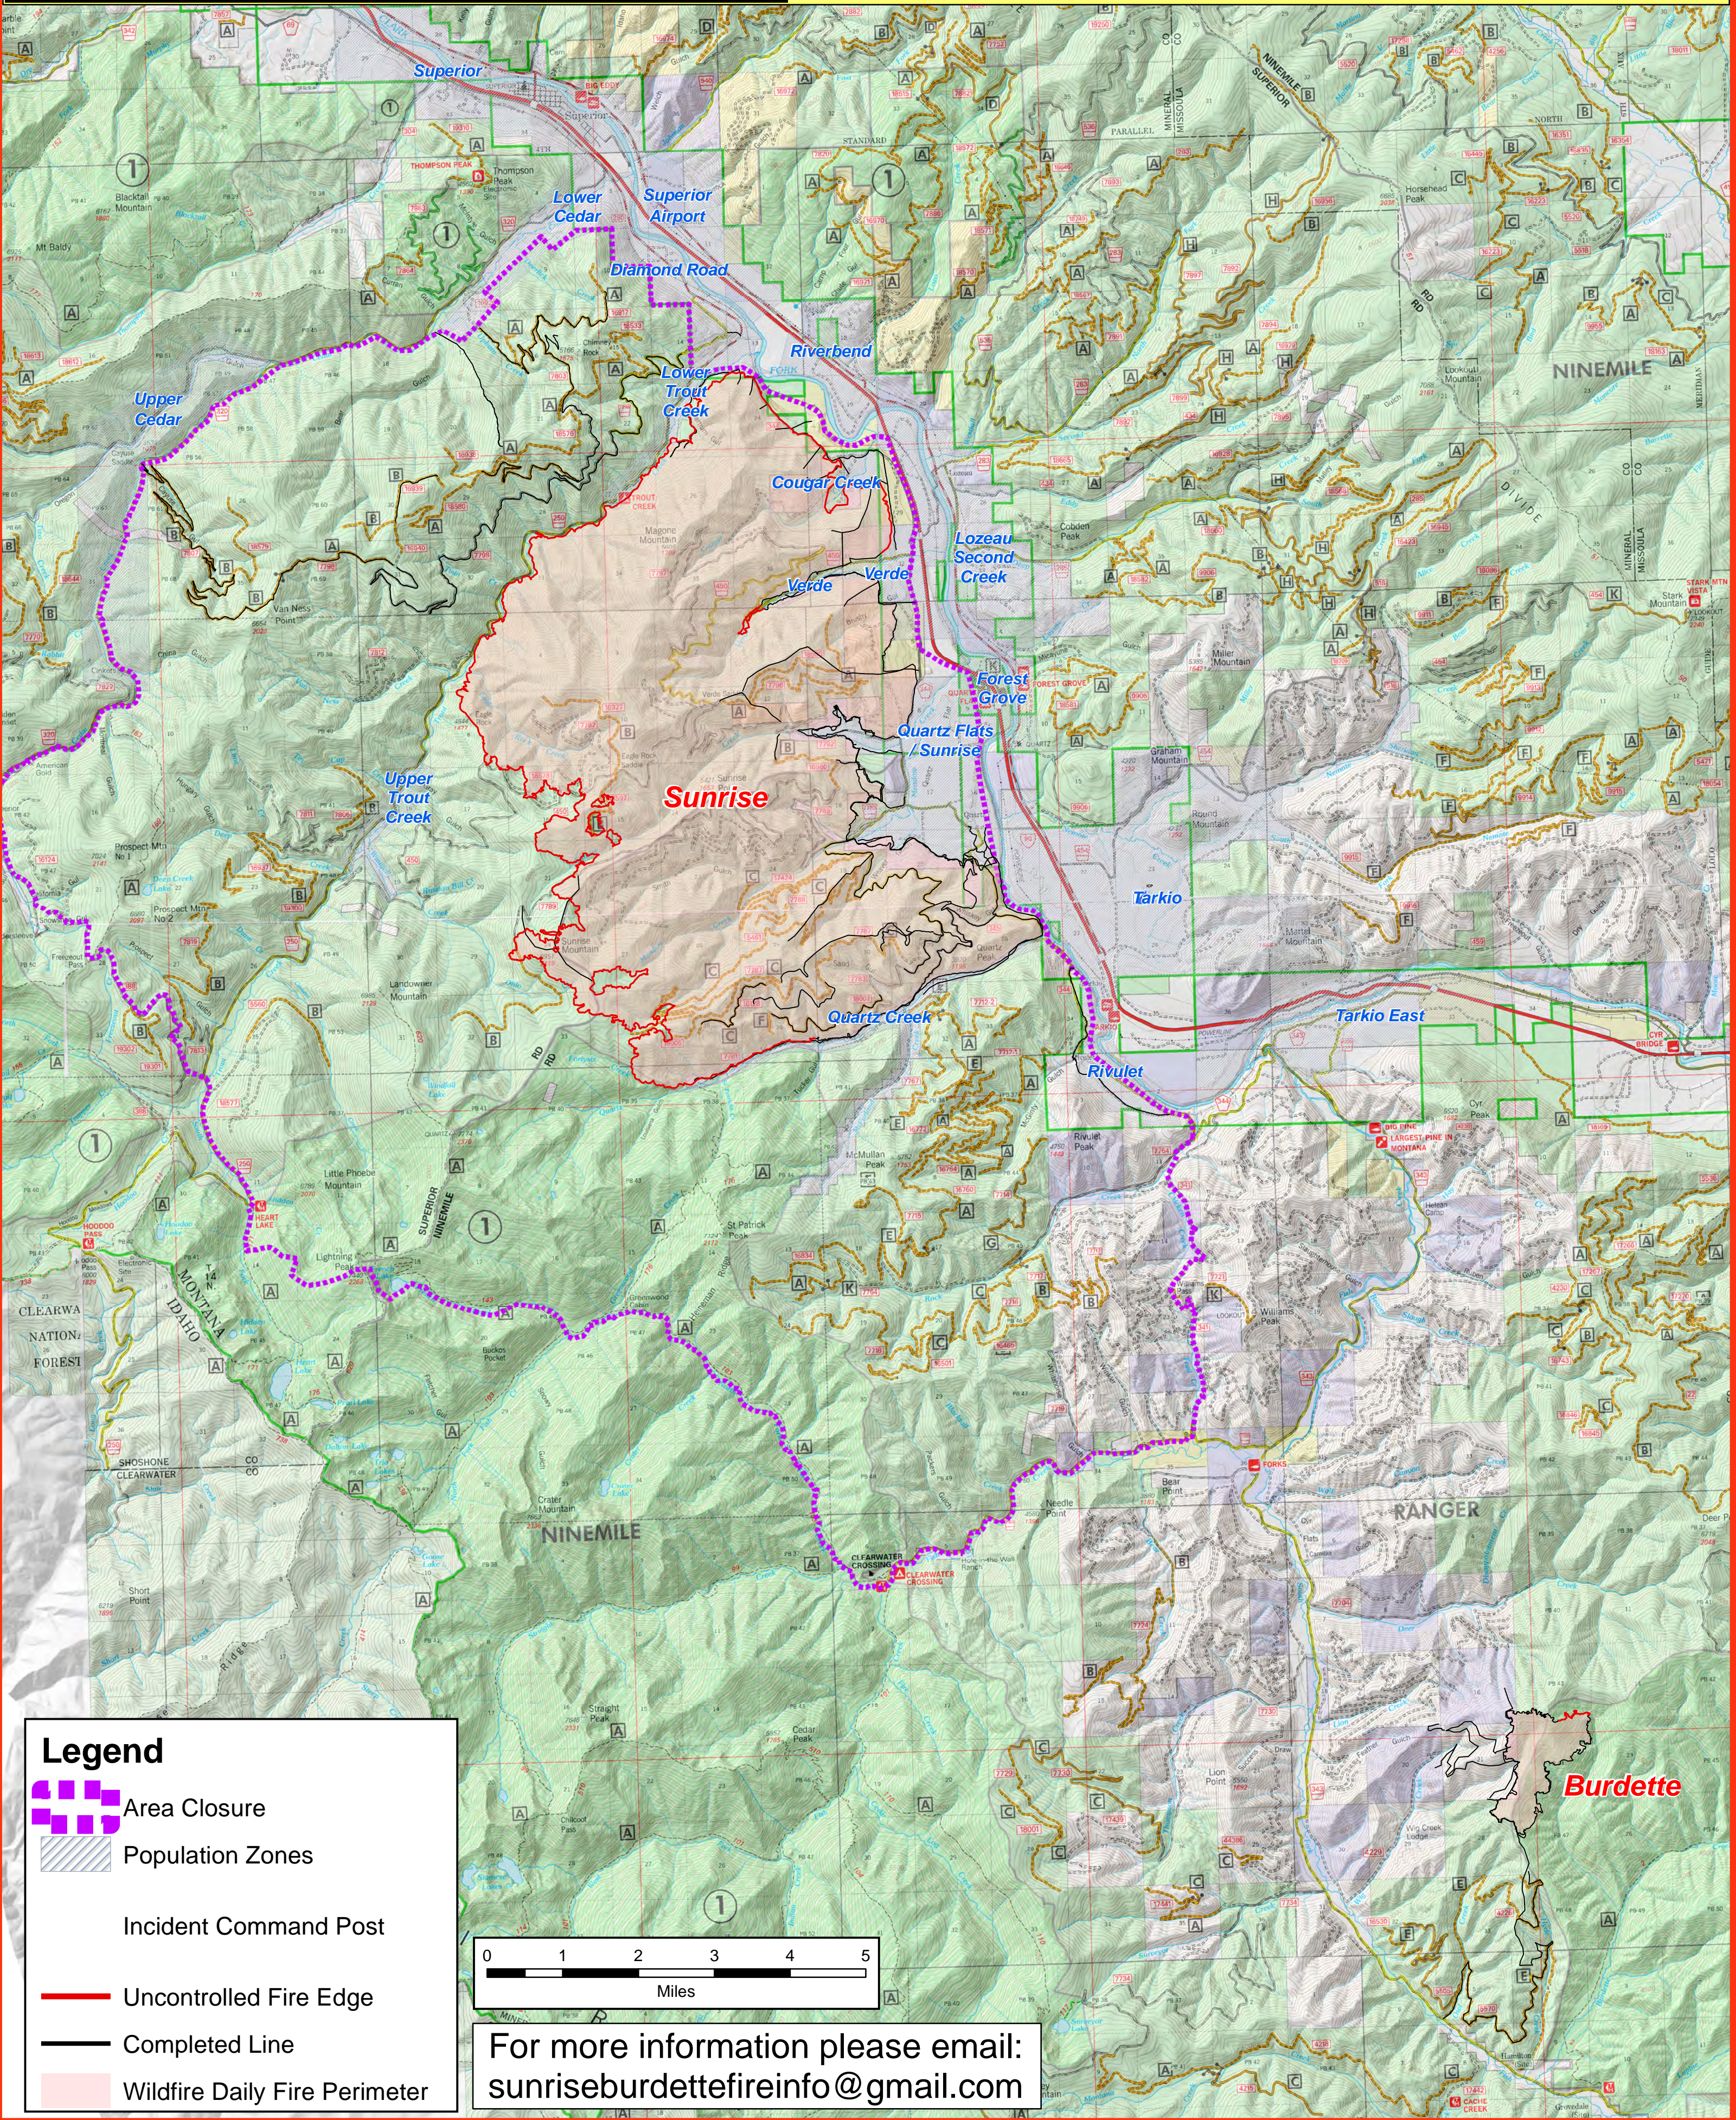

Sunrise and Burdette Fires MT-LNF-001336

August 19, 2017

Fire Acres as of August 19, 2017
Sunrise ~ 24,784

Legend

-  Area Closure
-  Population Zones
-  Incident Command Post
-  Uncontrolled Fire Edge
-  Completed Line
-  Wildfire Daily Fire Perimeter